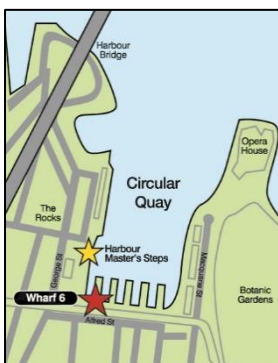

School Holidays only

SATURDAY TO SUNDAY

Darling Harbour ICC	Darling Harbour Pier 26	National Maritime Museum	Barangaroo King St Wharf 2	Luna Park	Circular Quay Wharf 6		Circular Quay Wharf 6	Luna Park	Barangaroo King St Wharf 2	National Maritime Museum	Darling Harbour Pier 26	Darling Harbour ICC	Darling Harbour Pier 26
	9:20				9:35								
	9:50	9:53			10:05	↔	10:05	10:15		10:25		10:30	10:35
	10:00			10:10	10:15				11:20			11:25	11:35
10:30	10:35	10:38			10:50	↔	10:50			11:00		11:05	11:10
	10:25		10:30						12:00				
11:05	11:10	11:12	11:15		11:30	↔	11:30	11:35				11:50	11:57
11:25	11:35			11:50	11:55		12:45	12:55	1:05	1:08			1:10
11:50	11:57	12:00			12:15	↔	12:15			12:30		12:35	12:42
12:35	12:42		12:47		1:05	↔	1:05		1:17			1:23	1:30
	1:10		1:20	1:20	1:25				2:30				
1:23	1:30	1:33	1:38		1:55	↔	1:55		2:07	2:10		2:12	2:20
2:12	2:20				2:40	↔	2:40	2:45	2:57	3:00		3:02	3:10
			2:30		2:45		3:45		4:00				
3:02	3:10	3:13	3:17		3:30	↔	3:30		3:42	3:45		3:50	3:55
			4:00		4:15		4:45				5:00		
3:47	3:55		4:00	4:12	4:20	↔	4:20		4:32	4:35		4:40	4:45
4:40	4:45		4:50		5:05	↔	5:05		5:20		5.25 *		
Sat Only	5:00		5:10				6:20		6:35 *				Sat Only

Saturday Only

— All services
..... Selected services.
Routes are indicative only and subject to change.