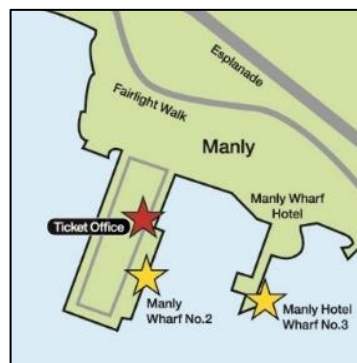

School Holidays only

SATURDAY TO SUNDAY

Darling Harbour ICC	Darling Harbour Pier 26	National Maritime Museum	Barangaroo King St Wharf 2	Luna Park	Circular Quay Wharf 6		Circular Quay Wharf 6	Luna Park	Barangaroo King St Wharf 2	National Maritime Museum	Darling Harbour Pier 26	Darling Harbour ICC	Darling Harbour Pier 26
	9:20				9:35								
	9:50	9:53			10:05	↔	10:05	10:15		10:25		10:30	10:35
	10:00			10:10	10:15				11:20			11:25	11:35
10:30	10:35	10:38			10:50	↔	10:50			11:00		11:05	11:10
	10:25		10:30						12:00				
11:05	11:10	11:12	11:15		11:30	↔	11:30	11:35				11:50	11:57
11:25	11:35			11:50	11:55		12:45	12:55	1:05	1:08			1:10
11:50	11:57	12:00			12:15	↔	12:15			12:30		12:35	12:42
12:35	12:42		12:47		1:05	↔	1:05		1:17			1:23	1:30
	1:10		1:20	1:20	1:25				2:30				
1:23	1:30	1:33	1:38		1:55	↔	1:55		2:07	2:10		2:12	2:20
2:12	2:20				2:40	↔	2:40	2:45	2:57	3:00		3:02	3:10
			2:30		2:45		3:45		4:00				
3:02	3:10	3:13	3:17		3:30	↔	3:30		3:42	3:45		3:50	3:55
			4:00		4:15		4:45				5:00		
3:47	3:55		4:00	4:12	4:20	↔	4:20		4:32	4:35		4:40	4:45
4:40	4:45		4:50		5:05	↔	5:05		5:20		5.25 *		
Sat Only	5:00		5:10				6:20		6:35 *				Sat Only

Saturday Only

— All services
..... Selected services.
Routes are indicative only and subject to change.