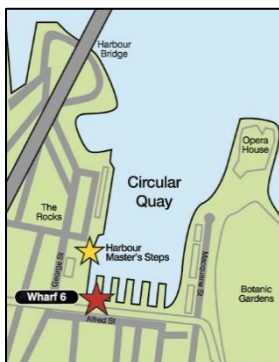

School Holidays only

SATURDAY TO SUNDAY

Darling Harbour ICC	Darling Harbour Pier 26	National Maritime Museum	Barangaroo King St Wharf 2	Luna Park	Circular Quay Wharf 6		Circular Quay Wharf 6	Luna Park	Barangaroo King St Wharf 2	National Maritime Museum	Darling Harbour Pier 26	Darling Harbour ICC	Darling Harbour Pier 26
	9:20				9:35								
	9:50	9:53			10:05	↔	10:05	10:15		10:25		10:30	10:35
	10:00			10:10	10:15				11:20			11:25	11:35
10:30	10:35	10:38			10:50	↔	10:50			11:00		11:05	11:10
	10:25		10:30						12:00				
11:05	11:10	11:12	11:15		11:30	↔	11:30	11:35				11:50	11:57
11:25	11:35			11:50	11:55		12:45	12:55	1:05	1:08			1:10
11:50	11:57	12:00			12:15	↔	12:15			12:30		12:35	12:42
12:35	12:42		12:47		1:05	↔	1:05		1:17			1:23	1:30
	1:10			1:20	1:25				2:30				
1:23	1:30	1:33	1:38		1:55	↔	1:55		2:07	2:10		2:12	2:20
2:12	2:20				2:40	↔	2:40	2:45	2:57	3:00		3:02	3:10
			2:30		2:45		3:45		4:00				
3:02	3:10	3:13	3:17		3:30	↔	3:30		3:42	3:45		3:50	3:55
			4:00		4:15		4:45				5:00		
3:47	3:55		4:00	4:12	4:20	↔	4:20		4:32	4:35		4:40	4:45
4:40	4:45		4:50		5:05	↔	5:05		5:20		5.25 *		
Sat Only	5:00		5:10				6:20		6:35 *				Sat Only

Saturday Only

— All services
★ Selected services.
Routes are indicative only and subject to change.