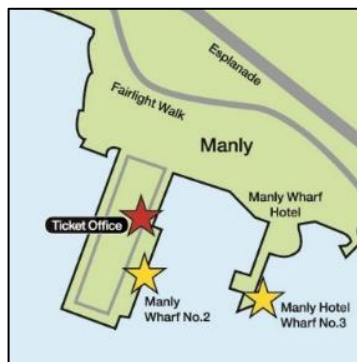

School Holidays only

SATURDAY TO SUNDAY

Darling Harbour ICC	Darling Harbour Pier 26	National Maritime Museum	Barangaroo King St Wharf 2	Luna Park	Circular Quay Wharf 6		Circular Quay Wharf 6	Luna Park	Barangaroo King St Wharf 2	National Maritime Museum	Darling Harbour Pier 26	Darling Harbour ICC	Darling Harbour Pier 26
	9:20				9:35								
	9:50	9:53			10:05	↔	10:05	10:15		10:25		10:30	10:35
	10:00			10:10	10:15				11:20			11:25	11:35
10:30	10:35	10:38			10:50	↔	10:50			11:00		11:05	11:10
	10:25		10:30						12:00				
11:05	11:10	11:12	11:15		11:30	↔	11:30	11:35				11:50	11:57
11:25	11:35			11:50	11:55		12:45	12:55	1:05	1:08			1:10
11:50	11:57	12:00			12:15	↔	12:15			12:30		12:35	12:42
12:35	12:42		12:47		1:05	↔	1:05		1:17			1:23	1:30
	1:10			1:20	1:25				2:30				
1:23	1:30	1:33	1:38		1:55	↔	1:55		2:07	2:10		2:12	2:20
2:12	2:20				2:40	↔	2:40	2:45	2:57	3:00		3:02	3:10
			2:30		2:45		3:45		4:00				
3:02	3:10	3:13	3:17		3:30	↔	3:30		3:42	3:45		3:50	3:55
			4:00		4:15		4:45				5:00		
3:47	3:55		4:00	4:12	4:20	↔	4:20		4:32	4:35		4:40	4:45
4:40	4:45		4:50		5:05	↔	5:05		5:20		5.25 *		
Sat Only	5:00		5:10				6:20		6:35 *				Sat Only

Saturday Only

— All services
★ Selected services.
Routes are indicative only and subject to change.