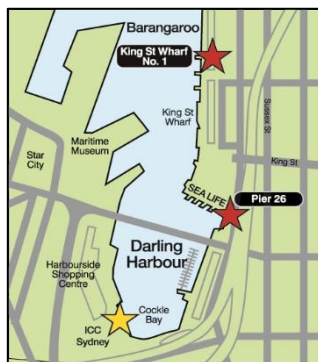

School Holidays only

SATURDAY TO SUNDAY

Darling Harbour ICC	Darling Harbour Pier 26	National Maritime Museum	Barangaroo King St Wharf 2	Luna Park	Circular Quay Wharf 6		Circular Quay Wharf 6	Luna Park	Barangaroo King St Wharf 2	National Maritime Museum	Darling Harbour Pier 26	Darling Harbour ICC	Darling Harbour Pier 26
	9:20				9:35								
	9:50	9:53			10:05	↔	10:05	10:15		10:25		10:30	10:35
	10:00			10:10	10:15				11:20			11:25	11:35
10:30	10:35	10:38			10:50	↔	10:50			11:00		11:05	11:10
	10:25		10:30						12:00				
11:05	11:10	11:12	11:15		11:30	↔	11:30	11:35				11:50	11:57
11:25	11:35			11:50	11:55		12:45	12:55	1:05	1:08			1:10
11:50	11:57	12:00			12:15	↔	12:15			12:30		12:35	12:42
12:35	12:42		12:47		1:05	↔	1:05		1:17			1:23	1:30
	1:10			1:20	1:25				2:30				
1:23	1:30	1:33	1:38		1:55	↔	1:55		2:07	2:10		2:12	2:20
2:12	2:20				2:40	↔	2:40	2:45	2:57	3:00		3:02	3:10
			2:30		2:45		3:45		4:00				
3:02	3:10	3:13	3:17		3:30	↔	3:30		3:42	3:45		3:50	3:55
			4:00		4:15		4:45				5:00		
3:47	3:55		4:00	4:12	4:20	↔	4:20		4:32	4:35		4:40	4:45
4:40	4:45		4:50		5:05	↔	5:05		5:20		5.25 *		
Sat Only	5:00		5:10				6:20		6:35 *				Sat Only

Saturday Only

— All services
★ Selected services.
Routes are indicative only and subject to change.