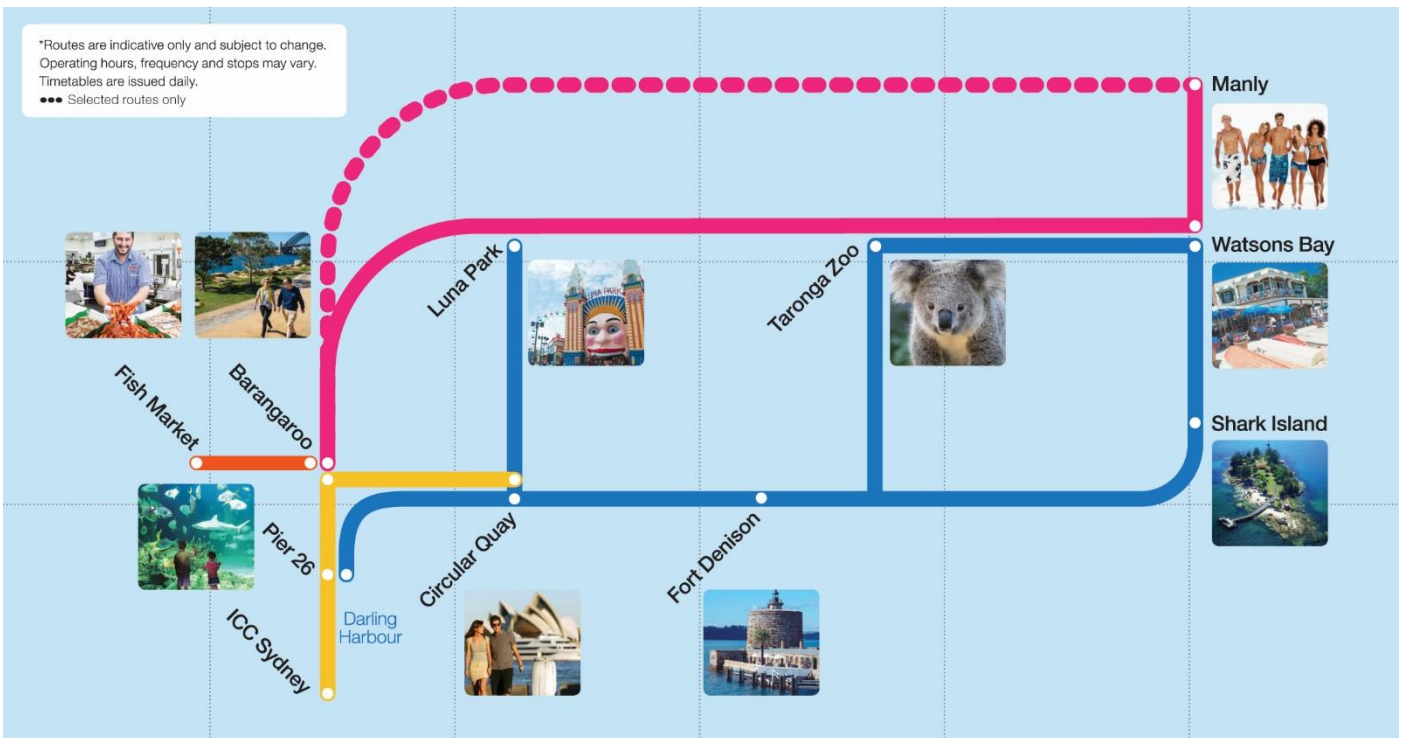

Hop On Hop Off

Sydney Harbour Explorer

Part of the Hop On Hop Off Harbour Explorer

The most fun way to explore Sydney Harbour. Grab a 2-day pass including stops at Darling Harbour, Circular Quay, Fort Denison (Thu-Sun), Taronga Zoo, Watsons Bay, Manly, Shark Island, Luna Park, Darling Harbour, Barangaroo and ICC Sydney. Optional Sydney Fish Markets add-on (Sat-Sun)

Visit www.captaincook.com.au for details and pricing.

- 2 day pass
- up to 11 stops
- up to 80 departures daily
- Combos save up to ^75%
- The original and best!

— All services
●●● Selected services.
Routes are indicative only and subject to change.