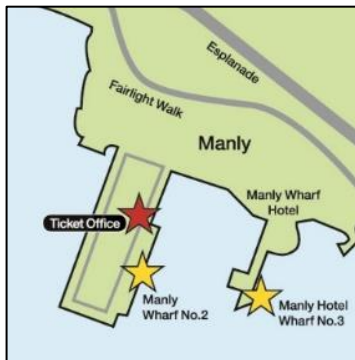

Hop On Hop Off

Sydney Harbour Explorer

Part of the Hop On Hop Off Harbour Explorer

The most fun way to explore Sydney Harbour. Grab a 2-day pass including stops at Darling Harbour, Circular Quay, Fort Denison (Thu-Sun), Taronga Zoo, Watsons Bay, Manly, Shark Island, Luna Park, Darling Harbour, Barangaroo and ICC Sydney. Optional Sydney Fish Markets add-on (Sat-Sun)

Visit www.captaincook.com.au for details and pricing.

- 2 day pass
- up to 11 stops
- up to 80 departures daily
- Combos save up to ^75%
- The original and best!

— All services
●●● Selected services.
Routes are indicative only and subject to change.