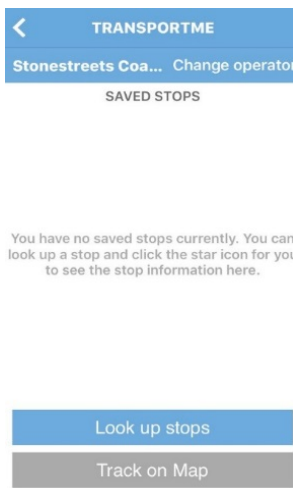

In the app store download transportme passenger

Select track your bus

Select "Premier QLD Stonestreeets" as operator

The map will show where the bus is and a blue dot where you are located

To save a stop and be notified when the bus is close to that stop, select "Save a Stop and Get Notified". Select "Look up stops". Select which bus route

Select which stop (stops are in order). Either Save Stop or Save and Track on Map

The map shows you where the bus selected. The blue dot is where you are located.