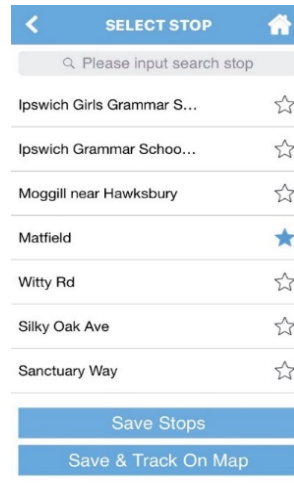

TransportMe Passenger allows for tracking of your child's school bus on your mobile phone. You can set up notifications for when your child is close to their stop or track the bus on the map. For further information on bus routes please visit <https://www.premierqld.com/schools/bus-routes/ipswich> Please note that the bus routes and stops will only appear when the buses are in transit on the routes.

In the app store download transportme passenger

Select track your bus

Select "Premier QLD Stonestreeets" as operator

The map will show where the bus is and a blue dot where you are located

To save a stop and be notified when the bus is close to that stop, select "Save a Stop and Get Notified". Select "Look up stops". Select which bus route

Select which stop (stops are in order). Either Save Stop or Save and Track on Map

The map shows you where the bus selected. The blue dot is where you are located.