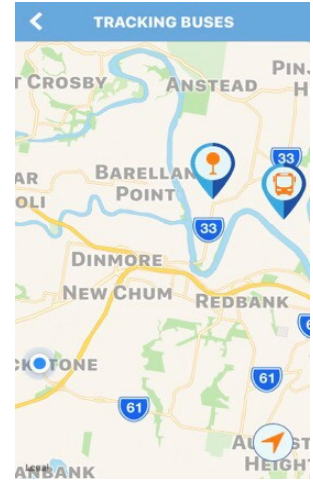

TransportMe Passenger allows for tracking of your child's school bus on your mobile phone. You can set up notifications for when your child is close to their stop or track the bus on the map. For further information on bus routes please visit <https://www.premierqld.com/schools/bus-routes/ipswich> Please note that the bus routes and stops will only appear when the buses are in transit on the routes.

In the app store download transportme passenger

Select track your bus

Select "Premier QLD Stonestreeets" as operator

The map will show where the bus is and a blue dot where you are located

To save a stop and be notified when the bus is close to that stop, select "Save a Stop and Get Notified". Select "Look up stops". Select which bus route

Select which stop (stops are in order). Either Save Stop or Save and Track on Map

The map shows you where the bus selected. The blue dot is where you are located.