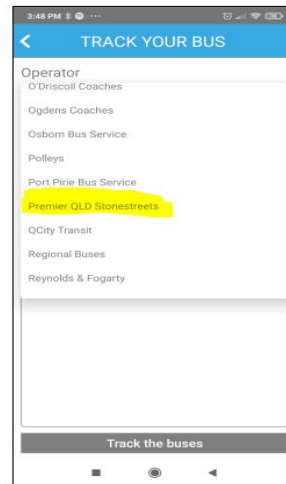

TransportMe Passenger allows for tracking of your child's school bus on your mobile phone. You can set up notifications for when your child is close to their stop or track the bus on the map. For further information on bus routes please visit <https://www.premierqld.com/schools/bus-routes/ipswich> Please note that the bus routes and stops will only appear when the buses are in transit on the routes.

In the app store download transportme passenger

Select track your bus

Select "Premier QLD Stonestreeets" as operator

The map will show where the bus is and a blue dot where you are located

To save a stop and be notified when the bus is close to that stop, select "Save a Stop and Get Notified". Select "Look up stops". Select which bus route

Select which stop (stops are in order). Either Save Stop or Save and Track on Map

The map shows you where the bus selected. The blue dot is where you are located.