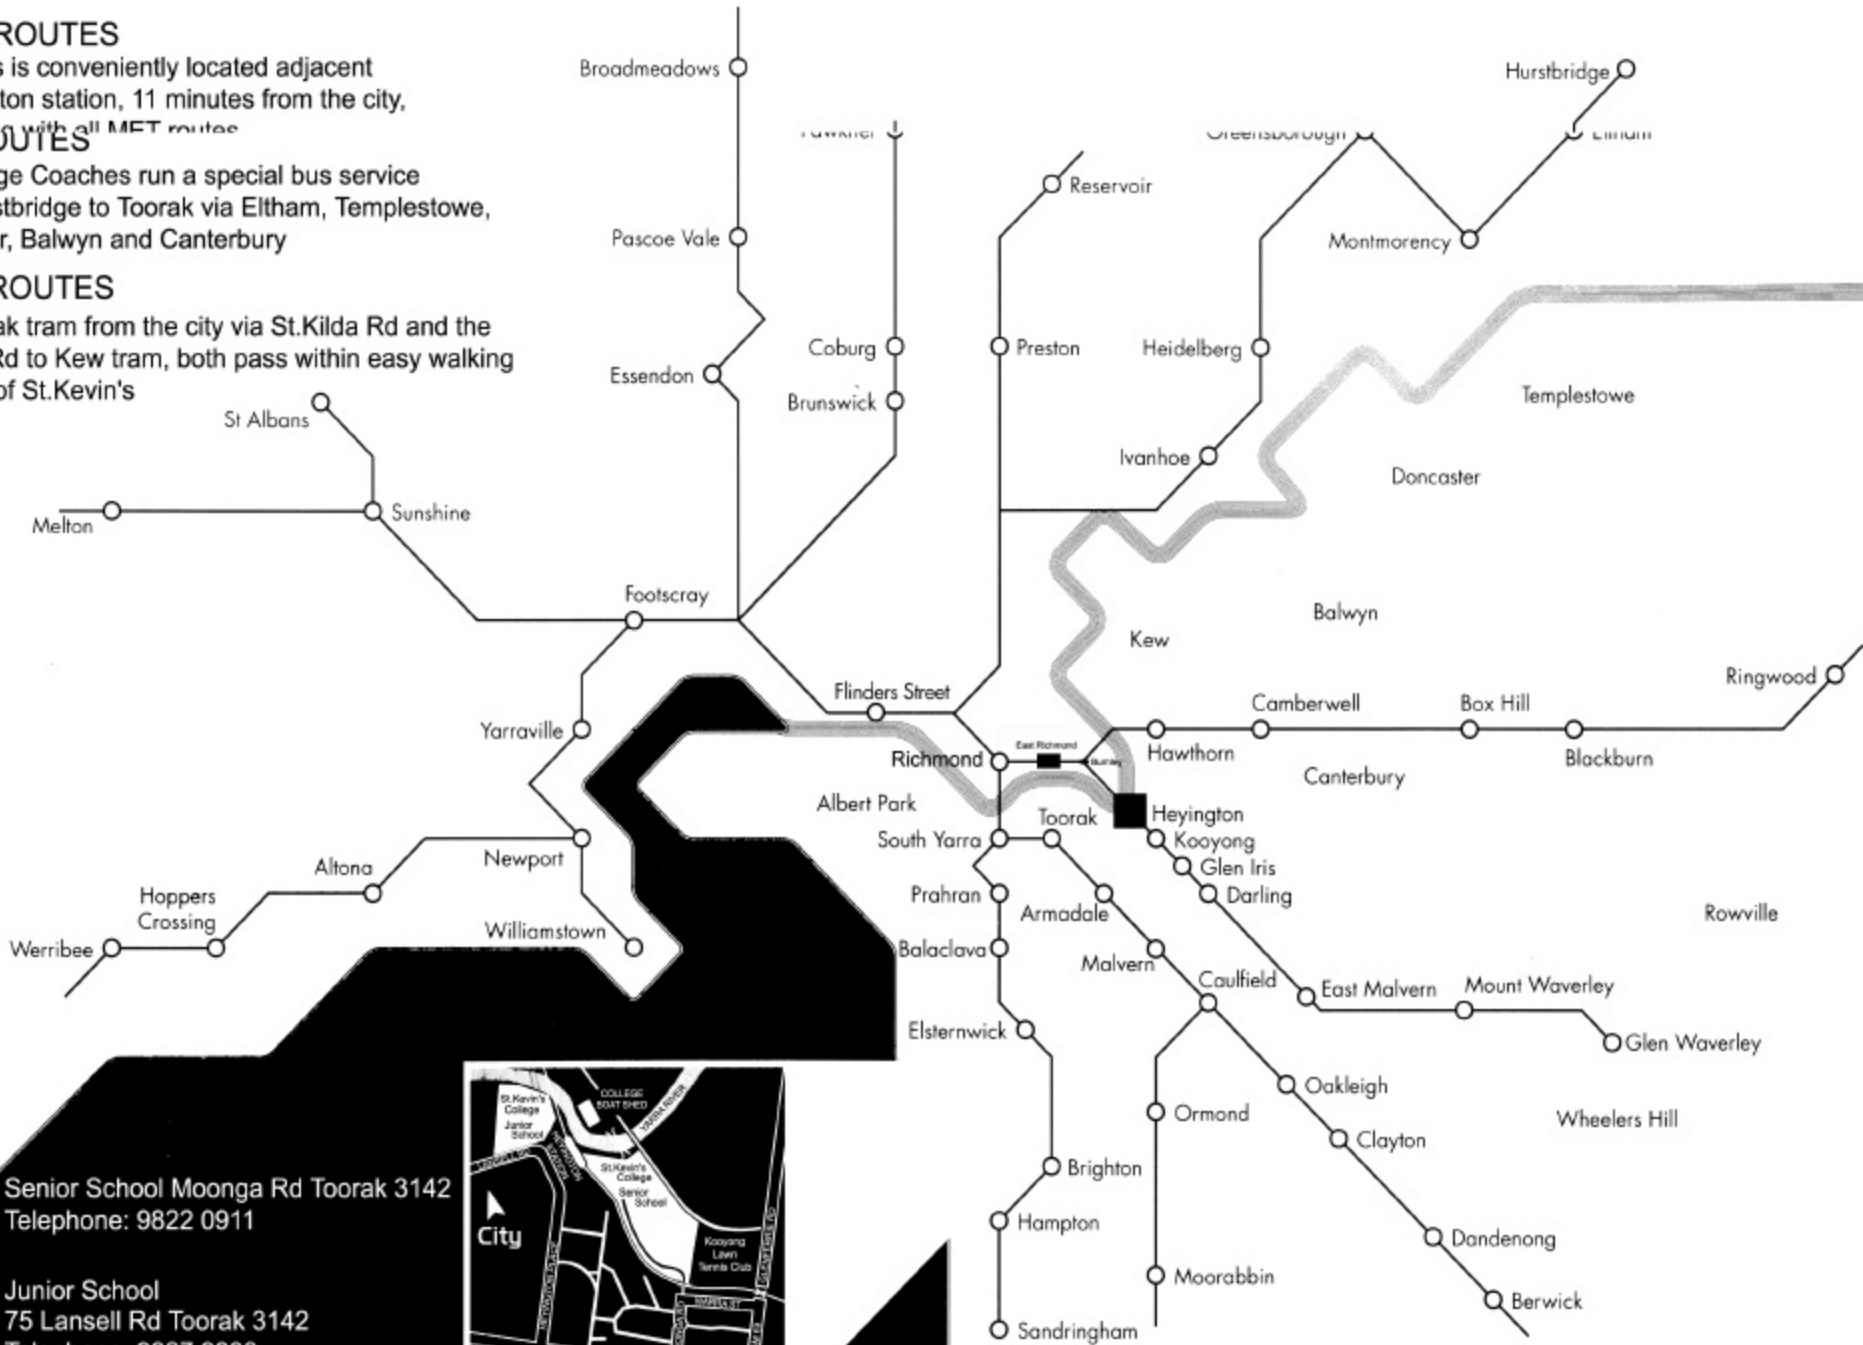

TRAIN ROUTES

St. Kevin's is conveniently located adjacent to Heyington station, 11 minutes from the city, connecting with all MET routes

BUS ROUTES

Hurstbridge Coaches run a special bus service from Hurstbridge to Toorak via Eltham, Templestowe, Doncaster, Balwyn and Canterbury

TRAM ROUTES

The Toorak tram from the city via St.Kilda Rd and the St.Kilda Rd to Kew tram, both pass within easy walking distance of St. Kevin's

Senior School Moonga Rd Toorak 3142
Telephone: 9822 0911

Junior School
75 Lansell Rd Toorak 3142
Telephone: 9827 9808