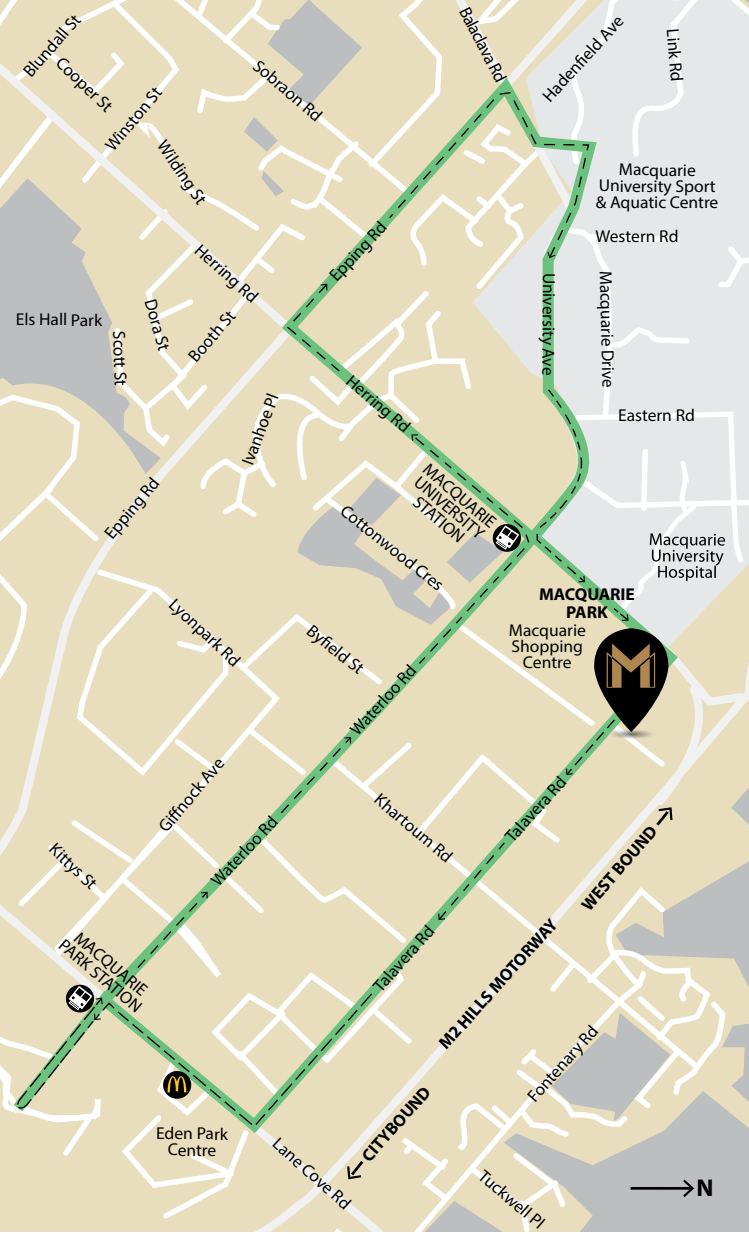

**MERITON**  
**SUITES**

North Ryde

**COMPLIMENTARY  
SHUTTLE BUS**

Provided for  
guests of Meriton Suites

Transfers to and from  
Macquarie Park & North Ryde  
Business Parks

## SHUTTLE BUS TIMETABLE

### DEPARTURE TIMES

7.00am; 7.40am; 8.20am;  
9.00am; 9.40am;  
(Monday - Friday)