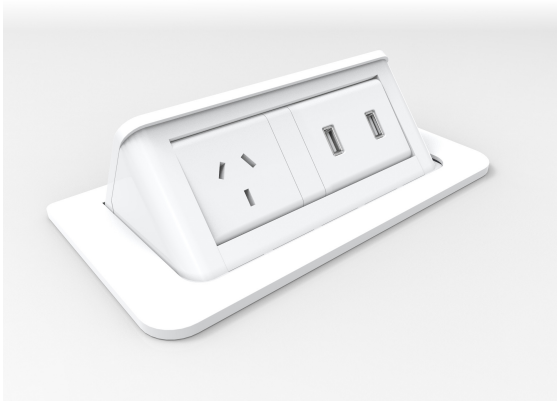

HOT DESKING POWER

QI COMPATIBLE WIRELESS CHARGING

- Sits in 80mm Cable Port, or requires additional 80mm Diameter Cut Out in Top
- Links to Cable Basket, Adjoining Power Rail, Wall Starter or Power Pole Kit
- Only Compatible with QI Devices, NOT Compatible with Current Iphone Range

QI Compatible Wireless Charging - SWWC80

SWWC80

80mm Diameter QI Compatible Wireless Charging Module

POP-UP POWER MODULES

- Pop Up for Easy Access to Power and USB Charging
- Folds Away When Not in Use
- Ideal for Single Workstations, Hot Desks or Training Rooms
- Links to Cable Basket, Adjoining Power Rail, Wall Starter or Power Pole Kit

Pop-Up Power Box - SWPOP1G2USB

SWPOP2G

2 GPO, 0 Data Provisions, 0 USB Charger

SWPOP1G2USB

1 GPO, 0 Data Provisions, 2 USB Charger

IN DESK MODULES

- Fits into Standard 80mm Cable Port, or requires Additional 80mm Diameter Cup Out in Top
- Links to Cable Basket, Adjoining Power Rail, Wall Starter or Power Pole Kit
- Data Jack NOT Included

In Desk Module - SWHDP

SWHDP

1 GPO, 1 Data Provision, 2 USB

10 amp Module, 3 x Removable Covers to Suit Users Requirements, 2 x Powered USB (up to 2.1 amp Charge), Provision for 1 x Keystone Jack and 1500mm Lead fitted with 10 amp Plug
Use for Single Desk