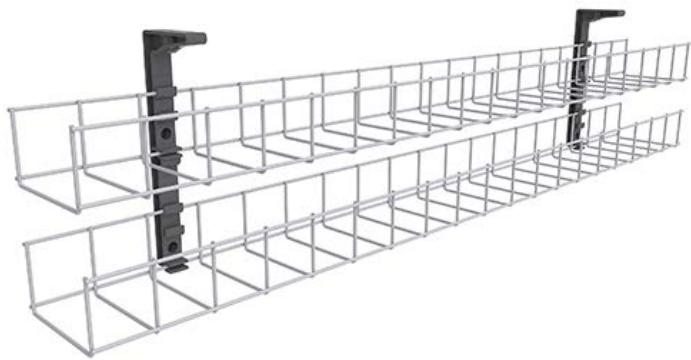

PRODUCT SPECIFICATION SHEET

UNDER DESK CABLE MANAGEMENT

DUAL TIER CABLE BASKET KITS

- Connects to Wall Starter, Adjoining Cable Basket or Power Pole Kit
- Takes Power and Data
- Includes Data Provisions Only.
- Data Specialist Needed for Supply of Telephone and Internet Ports (Cat5/Cat6).

SWBK6502G2D

Basket Width: 650mm
GPO: 2
GPO Clip: 2
Interconnecting Lead Length: 1.5m

SWBK9502G2D

Basket Width: 950mm
GPO: 2
GPO Clip: 2
Interconnecting Lead Length: 1.5m

SWBK12502G2D

Basket Width: 1250mm
GPO: 2
GPO Clip: 2
Interconnecting Lead Length: 2m

SWBK15502G2D

Basket Width: 1550mm
GPO: 2
GPO Clip: 2
Interconnecting Lead Length: 2.5m

SWBK6504G2D

Basket Width: 650mm
GPO: 4
GPO Clip: 2
Interconnecting Lead Length: 1.5m

SWBK9504G2D

Basket Width: 950mm
GPO: 4
GPO Clip: 2
Interconnecting Lead Length: 1.5m

SWBK12504G2D

Basket Width: 1250mm
GPO: 4
GPO Clip: 2
Interconnecting Lead Length: 2m

SWBK15504G2D

Basket Width: 1550mm
GPO: 4
GPO Clip: 2
Interconnecting Lead Length: 2.5m