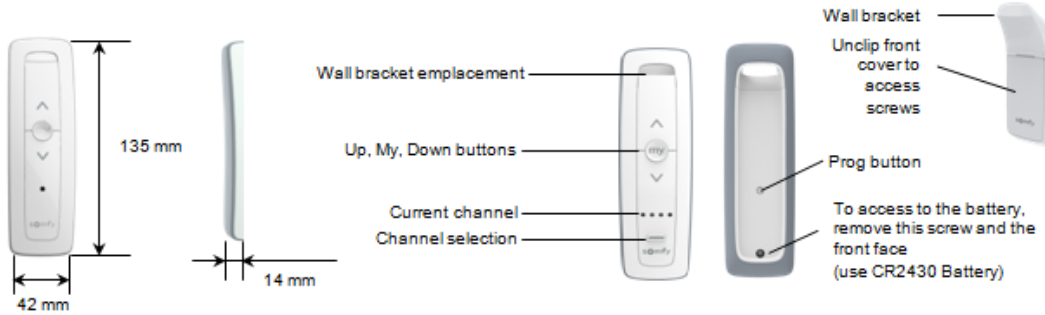

PRODUCT DESCRIPTION

COMPATIBLE END PRODUCTS

PRODUCT CODES

	Pure	Silver	Gold	Rose Gold
Situo 1 RTS:	1800459	1800460	1811432	1811431
Situo 2 RTS:	1811418	1811419	1811434	1811433
Situo 5 RTS:	1811420	1811421	1811436	1811435

TECHNICAL SPECIFICATIONS

Size	135 x 42 x 14 mm
Protection Factor	IP 30
Voltage type	3V
Radio Frequency	433.42 MHz +/- 1 KHz
Radio Hz Range	20 metres through 2 concrete walls
Protocol	RTS
Temperature Range – Working:	0°C to +50°C