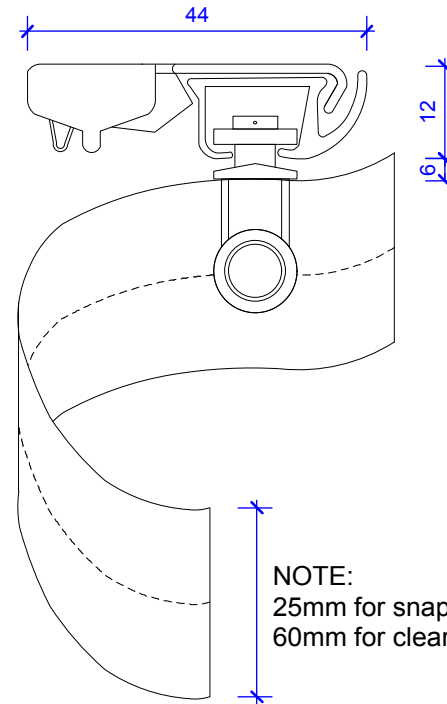

SERIES 58 SLIMLINE
Ceiling Fix Snap in Bracket No 5853L

SERIES 58 SLIMLINE S-FOLD
Small Ceiling Fix Bracket No 5853L

NOTE:
25mm for snaptape
60mm for clear pocket tape