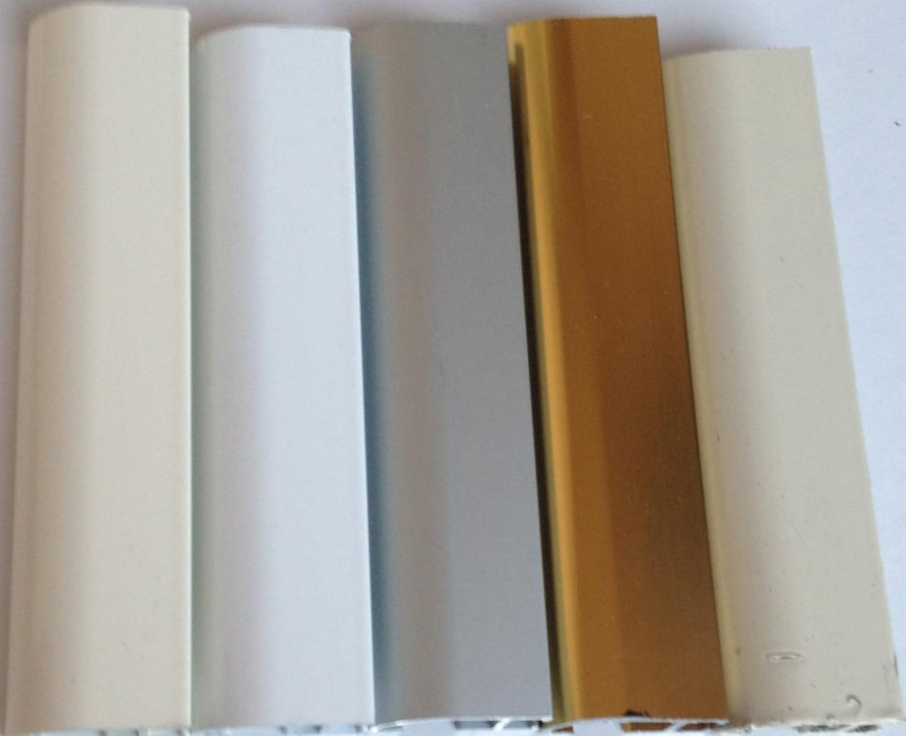

**Series 79
Domestic Custom Tracking System**

Birch
White

White

Silver

Brass

Beige