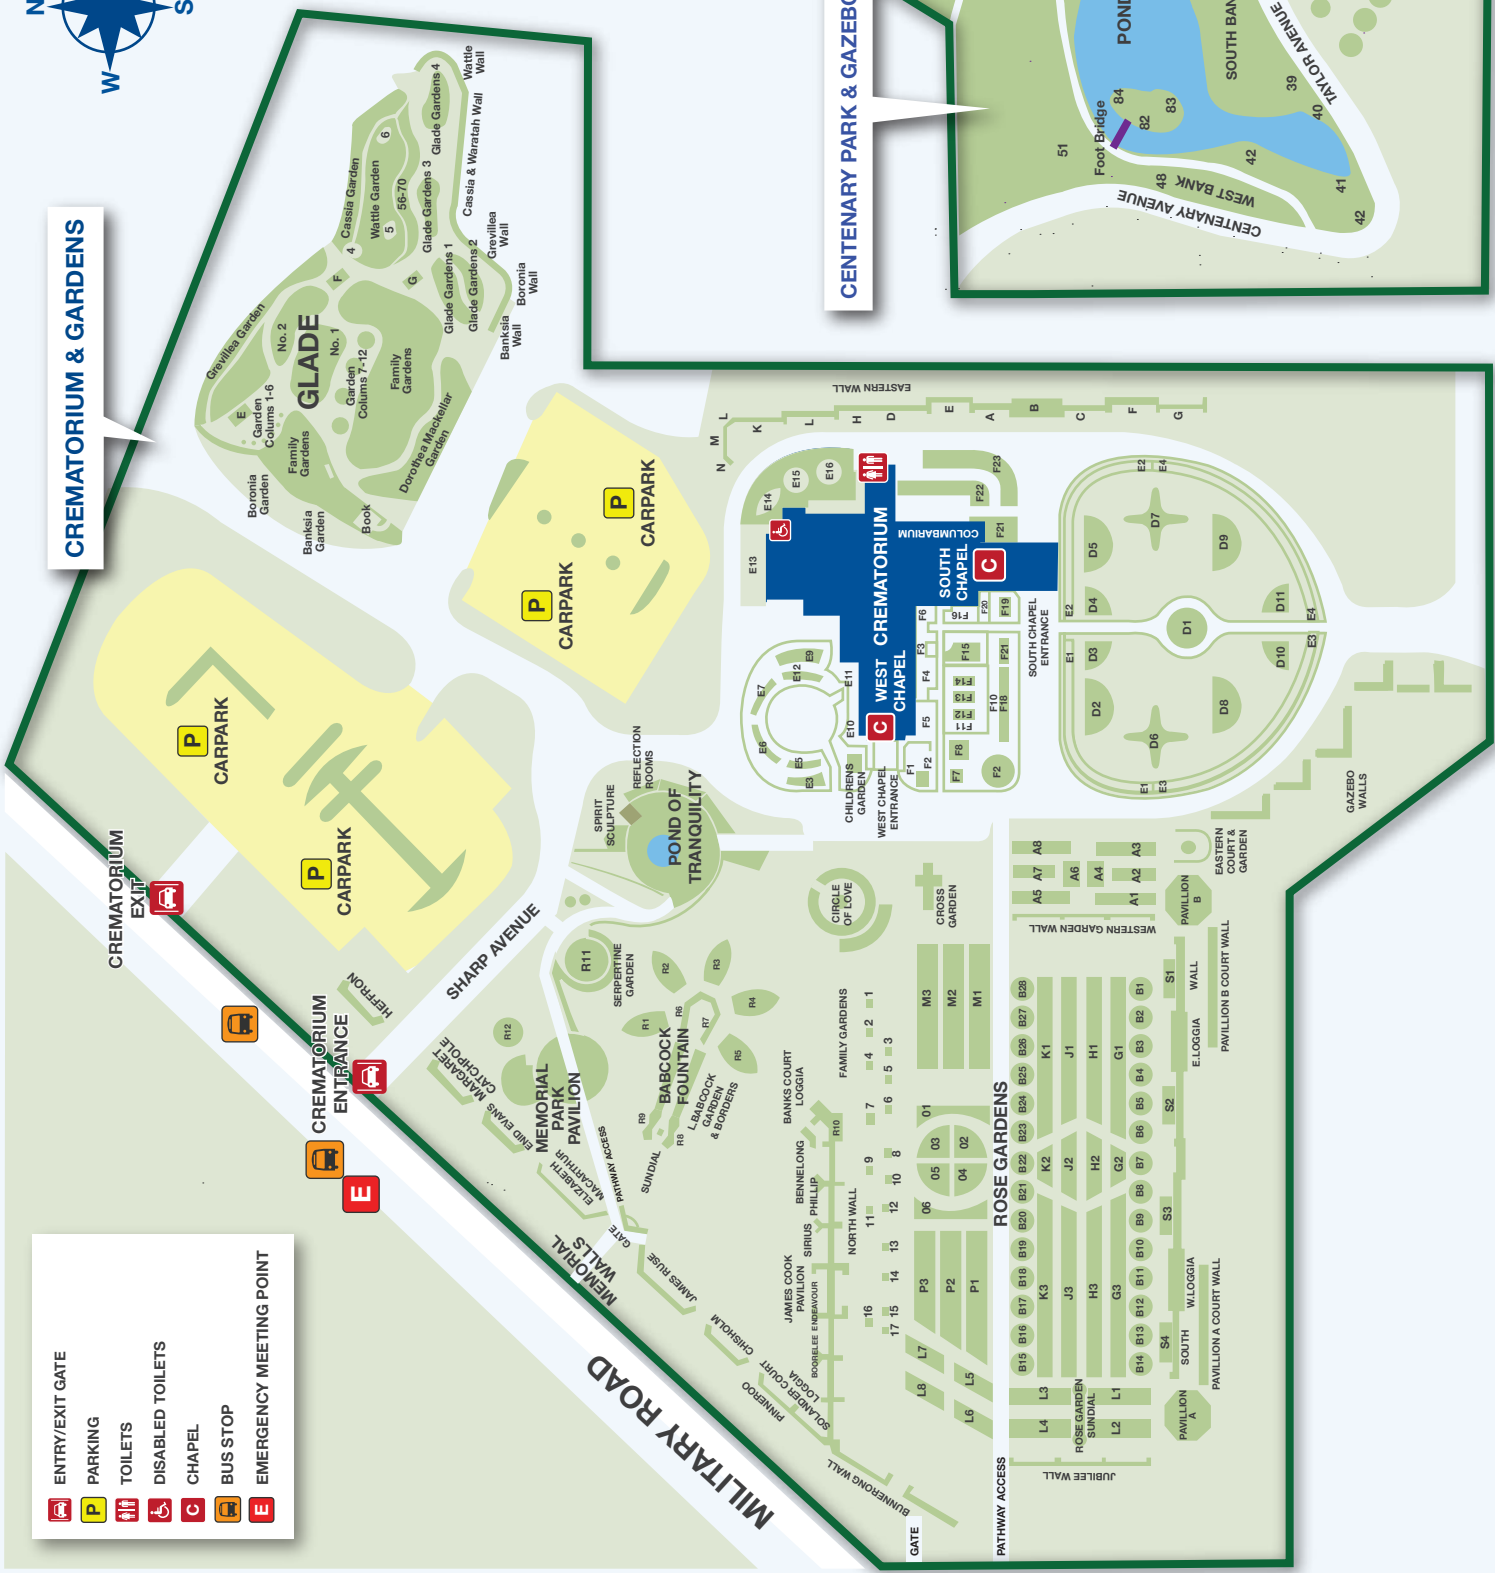

## LOCATION GUIDE

## Location Guide

13 14 15 16 17 18 19 20 21 22 23

A  
B  
C  
D  
E  
F  
G  
H  
I  
J  
K  
L  
M  
N  
O  
P  
Q  
R

-  ENTRY/EXIT GATE
-  PARKING
-  TOILETS
-  DISABLED TOILETS
-  HERITAGE LISTING
-  INFORMATION
-  CAFE
-  FLORIST
-  CHAPEL
-  BUS STOP
-  EMERGENCY MEETING POINT

-  1 ADMINISTRATION OFFICE
-  2 FUNERAL HOME
-  3 CONDOLENCE CENTRE
-  4 CAFE & FLORIST
-  5 CREMATORIUM

-  MAIN ROADS
-  PARK ROADS
-  PARK AVENUES

**CENTENARY PARK & GAZEBO GARDENS**  
(See Reverse for Detail)

### CREMATORIUM & GARDENS

**Parking**  
A public parking facility is available to the left of Crematorium entrance.

**Opening Times**  
Gates open at 6:30 am.  
Cemetery gates close at 6pm.  
Main Crematorium gate closes at 8pm.  
Administration office hours: 8:30am - 4pm Monday to Friday