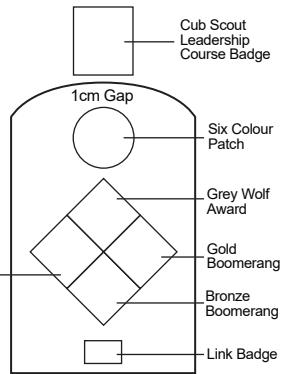

Uniform Shirt and Badge Placement

CUB SCOUT RIGHT SLEEVE

CUB SCOUT LEFT SLEEVE

Note: Where many badges have been earned, they may not all fit on the coloured panel of the sleeve

Uniform Shirt and Badge Placement

CUB SCOUT RIGHT SLEEVE

CUB SCOUT LEFT SLEEVE

Note: Where many badges have been earned, they may not all fit on the coloured panel of the sleeve

Uniform Shirt and Badge Placement

CUB SCOUT RIGHT SLEEVE

CUB SCOUT LEFT SLEEVE

Note: Where many badges have been earned, they may not all fit on the coloured panel of the sleeve

Uniform Shirt and Badge Placement

CUB SCOUT RIGHT SLEEVE

CUB SCOUT LEFT SLEEVE

Note: Where many badges have been earned, they may not all fit on the coloured panel of the sleeve