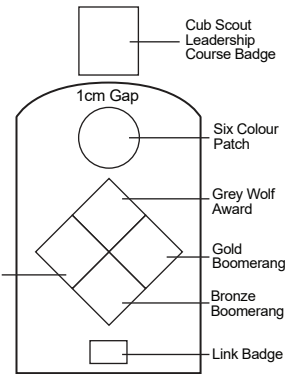

Uniform Shirt and Badge Placement

CUB SCOUT RIGHT SLEEVE

CUB SCOUT LEFT SLEEVE

Note: Where many badges have been earned, they may not all fit on the coloured panel of the sleeve

Uniform Shirt and Badge Placement

CUB SCOUT RIGHT SLEEVE

CUB SCOUT LEFT SLEEVE

Note: Where many badges have been earned, they may not all fit on the coloured panel of the sleeve

Uniform Shirt and Badge Placement

CUB SCOUT RIGHT SLEEVE

CUB SCOUT LEFT SLEEVE

Note: Where many badges have been earned, they may not all fit on the coloured panel of the sleeve

Uniform Shirt and Badge Placement

CUB SCOUT RIGHT SLEEVE

CUB SCOUT LEFT SLEEVE

Note: Where many badges have been earned, they may not all fit on the coloured panel of the sleeve