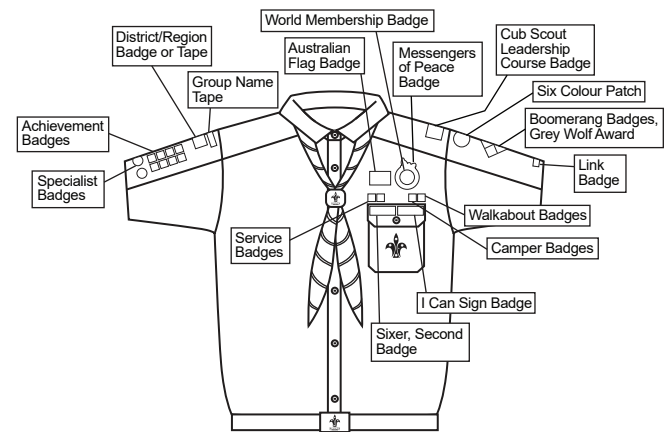

Uniform Shirt and Badge Placement

CUB SCOUT RIGHT SLEEVE

CUB SCOUT LEFT SLEEVE

Note: Where many badges have been earned, they may not all fit on the coloured panel of the sleeve

Uniform Shirt and Badge Placement

CUB SCOUT RIGHT SLEEVE

CUB SCOUT LEFT SLEEVE

Note: Where many badges have been earned, they may not all fit on the coloured panel of the sleeve

Uniform Shirt and Badge Placement

CUB SCOUT RIGHT SLEEVE

CUB SCOUT LEFT SLEEVE

Note: Where many badges have been earned, they may not all fit on the coloured panel of the sleeve

Uniform Shirt and Badge Placement

CUB SCOUT RIGHT SLEEVE

CUB SCOUT LEFT SLEEVE

Note: Where many badges have been earned, they may not all fit on the coloured panel of the sleeve