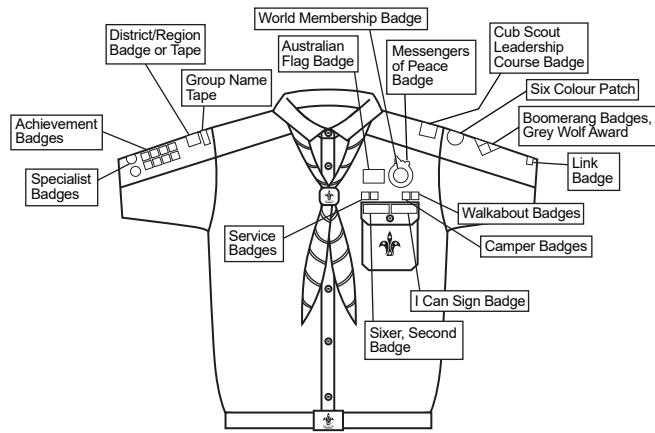

Uniform Shirt and Badge Placement

CUB SCOUT RIGHT SLEEVE

CUB SCOUT LEFT SLEEVE

Note: Where many badges have been earned, they may not all fit on the coloured panel of the sleeve

Uniform Shirt and Badge Placement

CUB SCOUT RIGHT SLEEVE

CUB SCOUT LEFT SLEEVE

Note: Where many badges have been earned, they may not all fit on the coloured panel of the sleeve

Uniform Shirt and Badge Placement

CUB SCOUT RIGHT SLEEVE

CUB SCOUT LEFT SLEEVE

Note: Where many badges have been earned, they may not all fit on the coloured panel of the sleeve

Uniform Shirt and Badge Placement

CUB SCOUT RIGHT SLEEVE

CUB SCOUT LEFT SLEEVE

Note: Where many badges have been earned, they may not all fit on the coloured panel of the sleeve