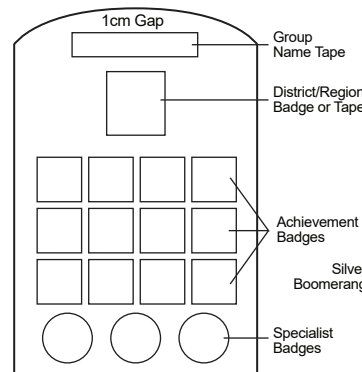

Uniform Shirt and Badge Placement

CUB SCOUT RIGHT SLEEVE

CUB SCOUT LEFT SLEEVE

Note: Where many badges have been earned, they may not all fit on the coloured panel of the sleeve

Uniform Shirt and Badge Placement

CUB SCOUT RIGHT SLEEVE

CUB SCOUT LEFT SLEEVE

Note: Where many badges have been earned, they may not all fit on the coloured panel of the sleeve

Uniform Shirt and Badge Placement

CUB SCOUT RIGHT SLEEVE

CUB SCOUT LEFT SLEEVE

Note: Where many badges have been earned, they may not all fit on the coloured panel of the sleeve

Uniform Shirt and Badge Placement

CUB SCOUT RIGHT SLEEVE

CUB SCOUT LEFT SLEEVE

Note: Where many badges have been earned, they may not all fit on the coloured panel of the sleeve