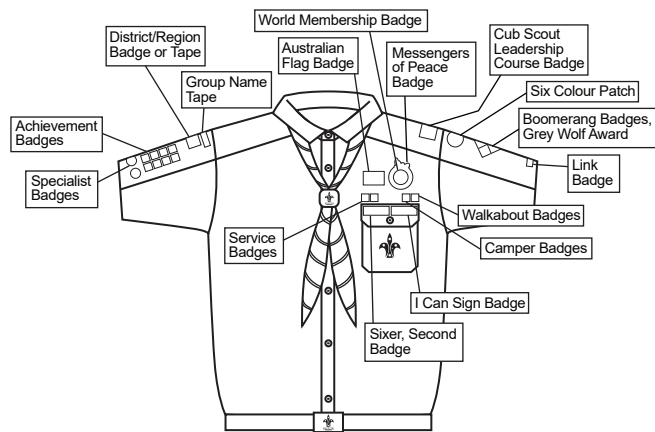

Uniform Shirt and Badge Placement

CUB SCOUT RIGHT SLEEVE

CUB SCOUT LEFT SLEEVE

Note: Where many badges have been earned, they may not all fit on the coloured panel of the sleeve

Uniform Shirt and Badge Placement

CUB SCOUT RIGHT SLEEVE

CUB SCOUT LEFT SLEEVE

Note: Where many badges have been earned, they may not all fit on the coloured panel of the sleeve

Uniform Shirt and Badge Placement

CUB SCOUT RIGHT SLEEVE

CUB SCOUT LEFT SLEEVE

Note: Where many badges have been earned, they may not all fit on the coloured panel of the sleeve

Uniform Shirt and Badge Placement

CUB SCOUT RIGHT SLEEVE

CUB SCOUT LEFT SLEEVE

Note: Where many badges have been earned, they may not all fit on the coloured panel of the sleeve