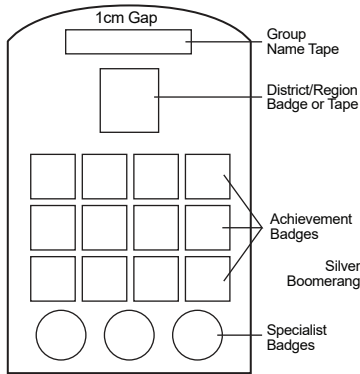

Uniform Shirt and Badge Placement

CUB SCOUT RIGHT SLEEVE

CUB SCOUT LEFT SLEEVE

Note: Where many badges have been earned, they may not all fit on the coloured panel of the sleeve

Uniform Shirt and Badge Placement

CUB SCOUT RIGHT SLEEVE

CUB SCOUT LEFT SLEEVE

Note: Where many badges have been earned, they may not all fit on the coloured panel of the sleeve

Uniform Shirt and Badge Placement

CUB SCOUT RIGHT SLEEVE

CUB SCOUT LEFT SLEEVE

Note: Where many badges have been earned, they may not all fit on the coloured panel of the sleeve

Uniform Shirt and Badge Placement

CUB SCOUT RIGHT SLEEVE

CUB SCOUT LEFT SLEEVE

Note: Where many badges have been earned, they may not all fit on the coloured panel of the sleeve