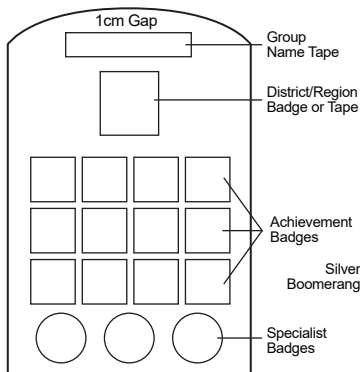

Uniform Shirt and Badge Placement

CUB SCOUT RIGHT SLEEVE

CUB SCOUT LEFT SLEEVE

Note: Where many badges have been earned, they may not all fit on the coloured panel of the sleeve

Uniform Shirt and Badge Placement

CUB SCOUT RIGHT SLEEVE

CUB SCOUT LEFT SLEEVE

Note: Where many badges have been earned, they may not all fit on the coloured panel of the sleeve

Uniform Shirt and Badge Placement

CUB SCOUT RIGHT SLEEVE

CUB SCOUT LEFT SLEEVE

Note: Where many badges have been earned, they may not all fit on the coloured panel of the sleeve

Uniform Shirt and Badge Placement

CUB SCOUT RIGHT SLEEVE

CUB SCOUT LEFT SLEEVE

Note: Where many badges have been earned, they may not all fit on the coloured panel of the sleeve