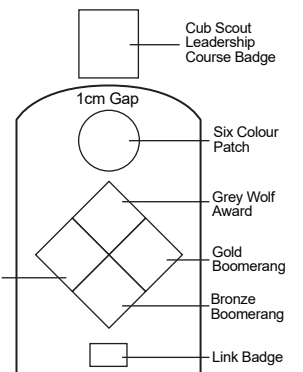

Uniform Shirt and Badge Placement

CUB SCOUT RIGHT SLEEVE

CUB SCOUT LEFT SLEEVE

Note: Where many badges have been earned, they may not all fit on the coloured panel of the sleeve

Uniform Shirt and Badge Placement

CUB SCOUT RIGHT SLEEVE

CUB SCOUT LEFT SLEEVE

Note: Where many badges have been earned, they may not all fit on the coloured panel of the sleeve

Uniform Shirt and Badge Placement

CUB SCOUT RIGHT SLEEVE

CUB SCOUT LEFT SLEEVE

Note: Where many badges have been earned, they may not all fit on the coloured panel of the sleeve

Uniform Shirt and Badge Placement

CUB SCOUT RIGHT SLEEVE

CUB SCOUT LEFT SLEEVE

Note: Where many badges have been earned, they may not all fit on the coloured panel of the sleeve