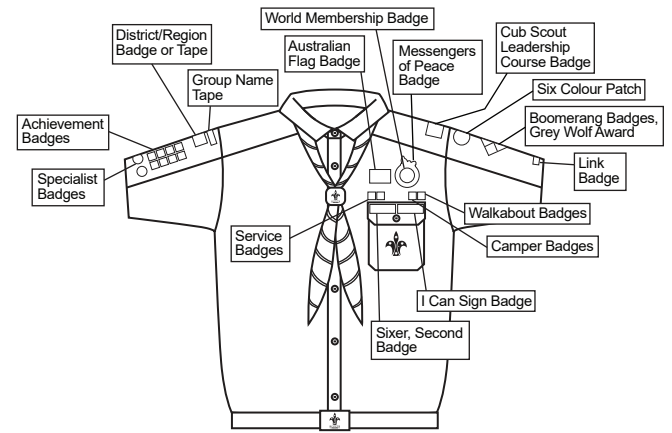

Uniform Shirt and Badge Placement

CUB SCOUT RIGHT SLEEVE

CUB SCOUT LEFT SLEEVE

Note: Where many badges have been earned, they may not all fit on the coloured panel of the sleeve

Uniform Shirt and Badge Placement

CUB SCOUT RIGHT SLEEVE

CUB SCOUT LEFT SLEEVE

Note: Where many badges have been earned, they may not all fit on the coloured panel of the sleeve

Uniform Shirt and Badge Placement

CUB SCOUT RIGHT SLEEVE

CUB SCOUT LEFT SLEEVE

Note: Where many badges have been earned, they may not all fit on the coloured panel of the sleeve

Uniform Shirt and Badge Placement

CUB SCOUT RIGHT SLEEVE

CUB SCOUT LEFT SLEEVE

Note: Where many badges have been earned, they may not all fit on the coloured panel of the sleeve