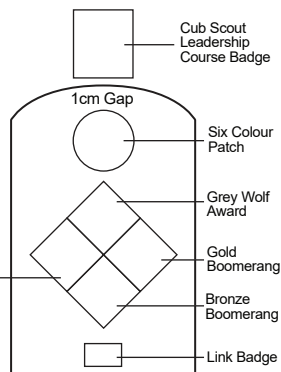

Uniform Shirt and Badge Placement

CUB SCOUT RIGHT SLEEVE

CUB SCOUT LEFT SLEEVE

Note: Where many badges have been earned, they may not all fit on the coloured panel of the sleeve

Uniform Shirt and Badge Placement

CUB SCOUT RIGHT SLEEVE

CUB SCOUT LEFT SLEEVE

Note: Where many badges have been earned, they may not all fit on the coloured panel of the sleeve

Uniform Shirt and Badge Placement

CUB SCOUT RIGHT SLEEVE

CUB SCOUT LEFT SLEEVE

Note: Where many badges have been earned, they may not all fit on the coloured panel of the sleeve

Uniform Shirt and Badge Placement

CUB SCOUT RIGHT SLEEVE

CUB SCOUT LEFT SLEEVE

Note: Where many badges have been earned, they may not all fit on the coloured panel of the sleeve