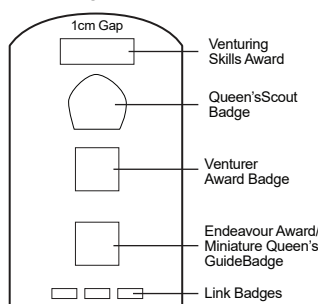

## Uniform Shirt and Badge Placement

**VENTURER SCOUT  
RIGHT SLEEVE**

**VENTURER SCOUT  
LEFT SLEEVE**

Note: Where many badges have been earned, they may not all fit on the coloured panel of the sleeve