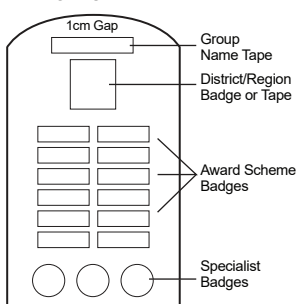

## Uniform Shirt and Badge Placement

**VENTURER SCOUT  
RIGHT SLEEVE**

**VENTURER SCOUT  
LEFT SLEEVE**

Note: Where many badges have been earned, they may not all fit on the coloured panel of the sleeve