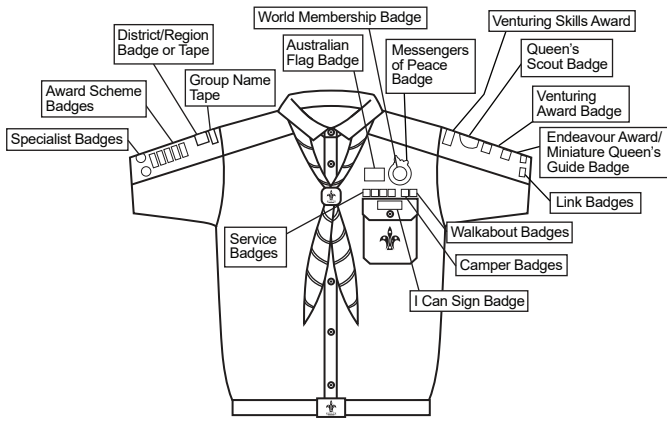

## Uniform Shirt and Badge Placement

**VENTURER SCOUT  
RIGHT SLEEVE**

**VENTURER SCOUT  
LEFT SLEEVE**

Note: Where many badges have been earned, they may not all fit on the coloured panel of the sleeve