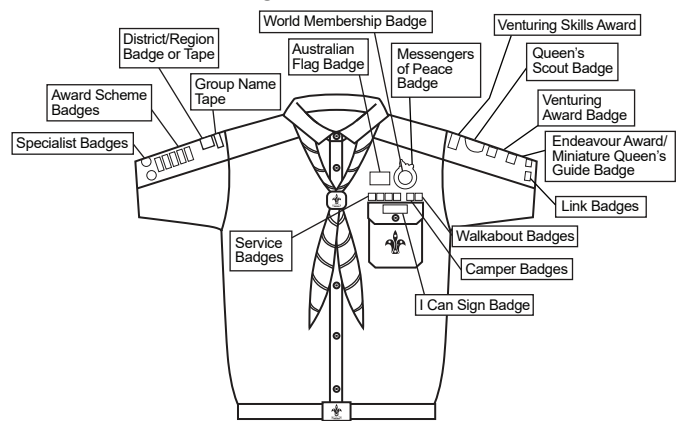

## Uniform Shirt and Badge Placement

**VENTURER SCOUT  
RIGHT SLEEVE**

**VENTURER SCOUT  
LEFT SLEEVE**

Note: Where many badges have been earned, they may not all fit on the coloured panel of the sleeve