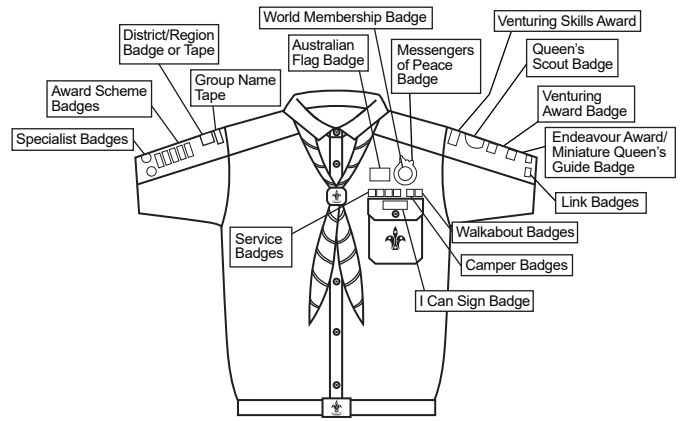

## Uniform Shirt and Badge Placement

**VENTURER SCOUT  
RIGHT SLEEVE**

**VENTURER SCOUT  
LEFT SLEEVE**

Note: Where many badges have been earned, they may not all fit on the coloured panel of the sleeve