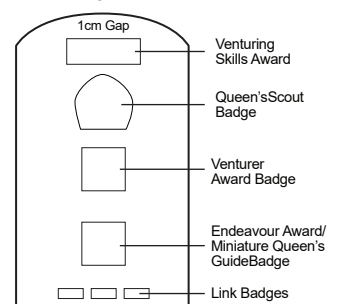

## Uniform Shirt and Badge Placement

**VENTURER SCOUT  
RIGHT SLEEVE**

**VENTURER SCOUT  
LEFT SLEEVE**

Note: Where many badges have been earned, they may not all fit on the coloured panel of the sleeve