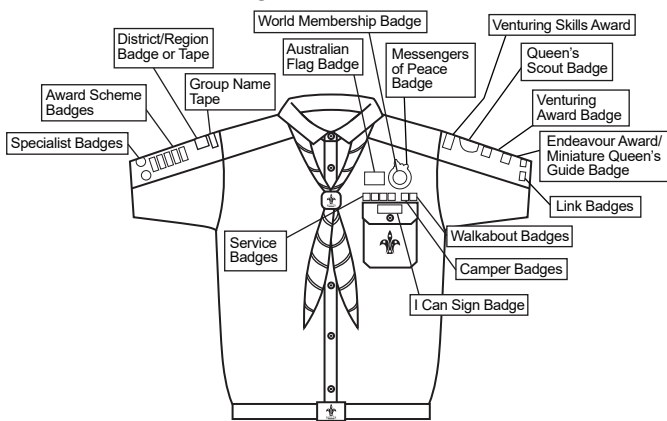

## Uniform Shirt and Badge Placement

**VENTURER SCOUT  
RIGHT SLEEVE**

**VENTURER SCOUT  
LEFT SLEEVE**

Note: Where many badges have been earned, they may not all fit on the coloured panel of the sleeve