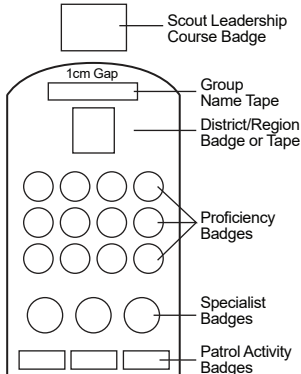

Uniform Shirt and Badge Placement

SCOUT RIGHT SLEEVE

SCOUT LEFT SLEEVE

Note: Where many badges have been earned, they may not all fit on the coloured panel of the sleeve

Uniform Shirt and Badge Placement

SCOUT RIGHT SLEEVE

SCOUT LEFT SLEEVE

Note: Where many badges have been earned, they may not all fit on the coloured panel of the sleeve

Uniform Shirt and Badge Placement

SCOUT RIGHT SLEEVE

SCOUT LEFT SLEEVE

Note: Where many badges have been earned, they may not all fit on the coloured panel of the sleeve

Uniform Shirt and Badge Placement

SCOUT RIGHT SLEEVE

SCOUT LEFT SLEEVE

Note: Where many badges have been earned, they may not all fit on the coloured panel of the sleeve