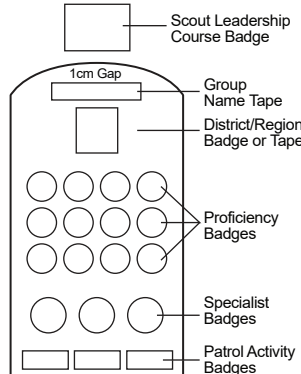

Uniform Shirt and Badge Placement

SCOUT RIGHT SLEEVE

SCOUT LEFT SLEEVE

Note: Where many badges have been earned, they may not all fit on the coloured panel of the sleeve

Uniform Shirt and Badge Placement

SCOUT RIGHT SLEEVE

SCOUT LEFT SLEEVE

Note: Where many badges have been earned, they may not all fit on the coloured panel of the sleeve

Uniform Shirt and Badge Placement

SCOUT RIGHT SLEEVE

SCOUT LEFT SLEEVE

Note: Where many badges have been earned, they may not all fit on the coloured panel of the sleeve

Uniform Shirt and Badge Placement

SCOUT RIGHT SLEEVE

SCOUT LEFT SLEEVE

Note: Where many badges have been earned, they may not all fit on the coloured panel of the sleeve