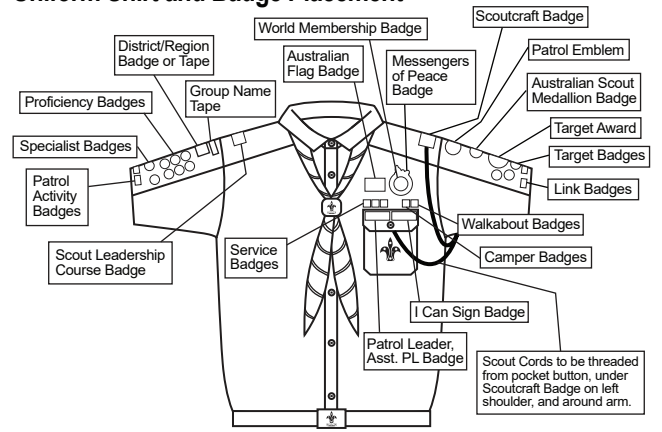

Uniform Shirt and Badge Placement

SCOUT RIGHT SLEEVE

SCOUT LEFT SLEEVE

Note: Where many badges have been earned, they may not all fit on the coloured panel of the sleeve

Uniform Shirt and Badge Placement

SCOUT RIGHT SLEEVE

SCOUT LEFT SLEEVE

Note: Where many badges have been earned, they may not all fit on the coloured panel of the sleeve

Uniform Shirt and Badge Placement

SCOUT RIGHT SLEEVE

SCOUT LEFT SLEEVE

Note: Where many badges have been earned, they may not all fit on the coloured panel of the sleeve

Uniform Shirt and Badge Placement

SCOUT RIGHT SLEEVE

SCOUT LEFT SLEEVE

Note: Where many badges have been earned, they may not all fit on the coloured panel of the sleeve