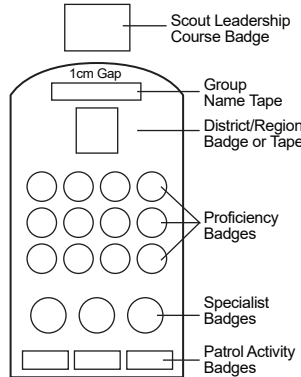

Uniform Shirt and Badge Placement

SCOUT RIGHT SLEEVE

SCOUT LEFT SLEEVE

Note: Where many badges have been earned, they may not all fit on the coloured panel of the sleeve

Uniform Shirt and Badge Placement

SCOUT RIGHT SLEEVE

SCOUT LEFT SLEEVE

Note: Where many badges have been earned, they may not all fit on the coloured panel of the sleeve

Uniform Shirt and Badge Placement

SCOUT RIGHT SLEEVE

SCOUT LEFT SLEEVE

Note: Where many badges have been earned, they may not all fit on the coloured panel of the sleeve

Uniform Shirt and Badge Placement

SCOUT RIGHT SLEEVE

SCOUT LEFT SLEEVE

Note: Where many badges have been earned, they may not all fit on the coloured panel of the sleeve