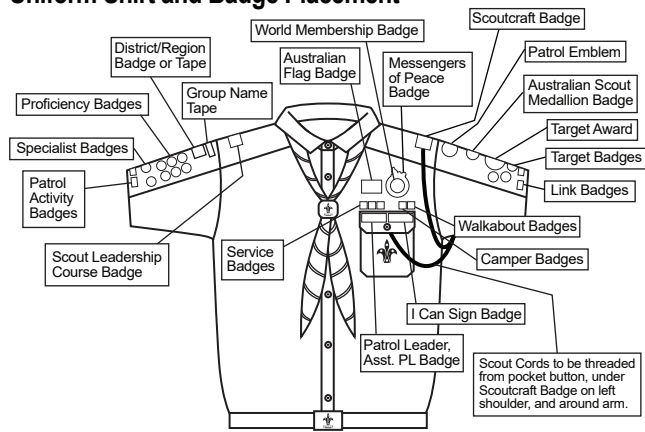

Uniform Shirt and Badge Placement

SCOUT RIGHT SLEEVE

SCOUT LEFT SLEEVE

Note: Where many badges have been earned, they may not all fit on the coloured panel of the sleeve

Uniform Shirt and Badge Placement

SCOUT RIGHT SLEEVE

SCOUT LEFT SLEEVE

Note: Where many badges have been earned, they may not all fit on the coloured panel of the sleeve

Uniform Shirt and Badge Placement

SCOUT RIGHT SLEEVE

SCOUT LEFT SLEEVE

Note: Where many badges have been earned, they may not all fit on the coloured panel of the sleeve

Uniform Shirt and Badge Placement

SCOUT RIGHT SLEEVE

SCOUT LEFT SLEEVE

Note: Where many badges have been earned, they may not all fit on the coloured panel of the sleeve