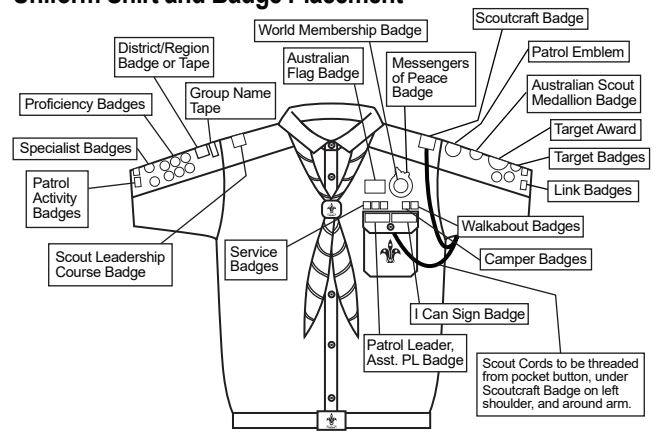

Uniform Shirt and Badge Placement

SCOUT RIGHT SLEEVE

SCOUT LEFT SLEEVE

Note: Where many badges have been earned, they may not all fit on the coloured panel of the sleeve

Uniform Shirt and Badge Placement

SCOUT RIGHT SLEEVE

SCOUT LEFT SLEEVE

Note: Where many badges have been earned, they may not all fit on the coloured panel of the sleeve

Uniform Shirt and Badge Placement

SCOUT RIGHT SLEEVE

SCOUT LEFT SLEEVE

Note: Where many badges have been earned, they may not all fit on the coloured panel of the sleeve

Uniform Shirt and Badge Placement

SCOUT RIGHT SLEEVE

SCOUT LEFT SLEEVE

Note: Where many badges have been earned, they may not all fit on the coloured panel of the sleeve