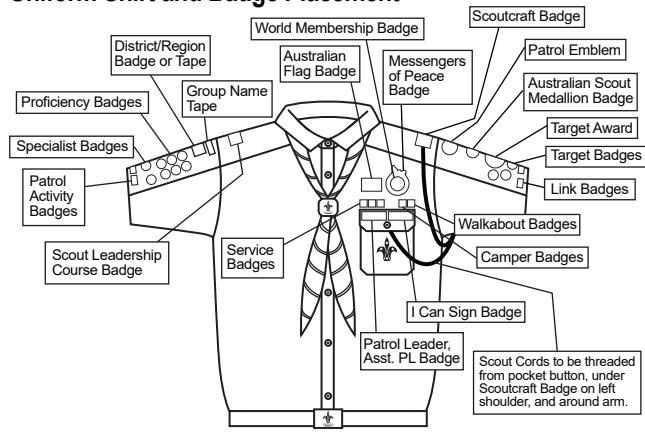

Uniform Shirt and Badge Placement

SCOUT RIGHT SLEEVE

SCOUT LEFT SLEEVE

Note: Where many badges have been earned, they may not all fit on the coloured panel of the sleeve

Uniform Shirt and Badge Placement

SCOUT RIGHT SLEEVE

SCOUT LEFT SLEEVE

Note: Where many badges have been earned, they may not all fit on the coloured panel of the sleeve

Uniform Shirt and Badge Placement

SCOUT RIGHT SLEEVE

SCOUT LEFT SLEEVE

Note: Where many badges have been earned, they may not all fit on the coloured panel of the sleeve

Uniform Shirt and Badge Placement

SCOUT RIGHT SLEEVE

SCOUT LEFT SLEEVE

Note: Where many badges have been earned, they may not all fit on the coloured panel of the sleeve