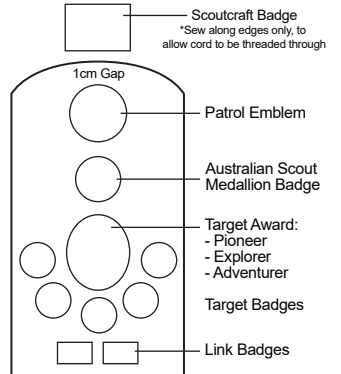

Uniform Shirt and Badge Placement

SCOUT RIGHT SLEEVE

SCOUT LEFT SLEEVE

Note: Where many badges have been earned, they may not all fit on the coloured panel of the sleeve

Uniform Shirt and Badge Placement

SCOUT RIGHT SLEEVE

SCOUT LEFT SLEEVE

Note: Where many badges have been earned, they may not all fit on the coloured panel of the sleeve

Uniform Shirt and Badge Placement

SCOUT RIGHT SLEEVE

SCOUT LEFT SLEEVE

Note: Where many badges have been earned, they may not all fit on the coloured panel of the sleeve

Uniform Shirt and Badge Placement

SCOUT RIGHT SLEEVE

SCOUT LEFT SLEEVE

Note: Where many badges have been earned, they may not all fit on the coloured panel of the sleeve