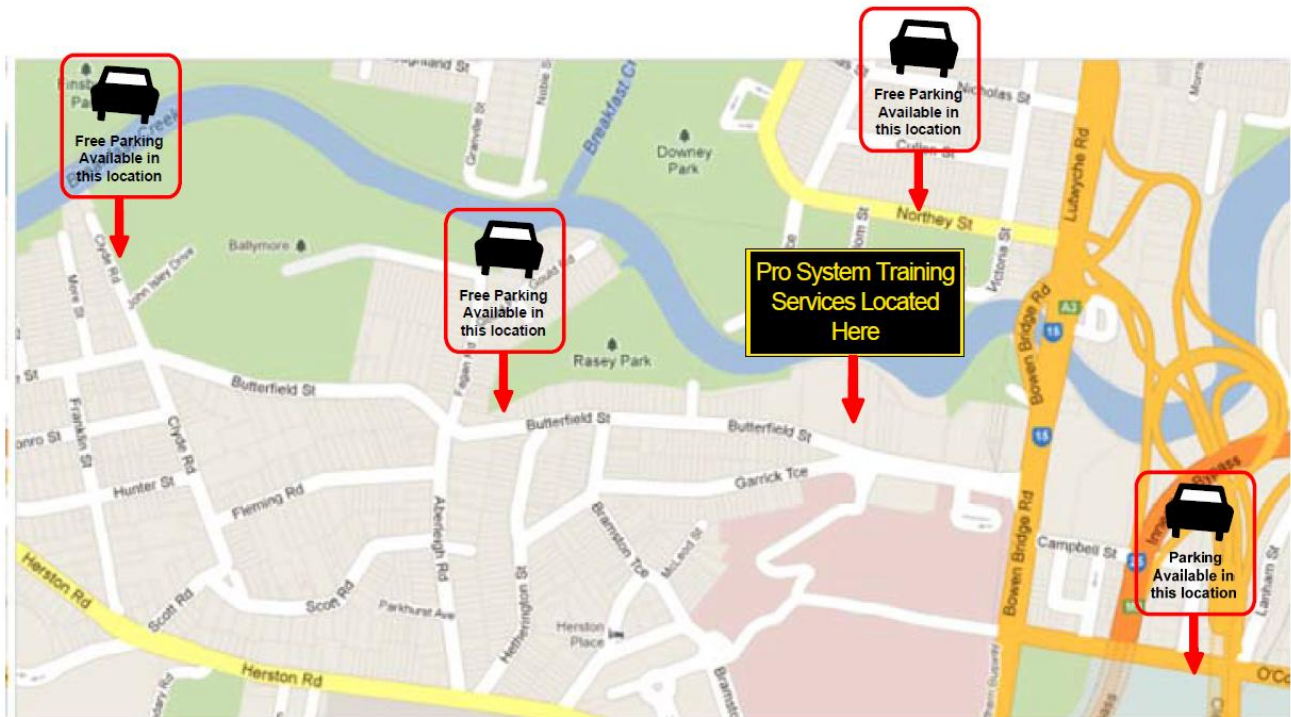

# PARKING GUIDE

## Please Note

As there is **NO** on-site parking available, unauthorised vehicles parked on-site may be towed away at the owner's expense.

**Free Parking Availability:** Free on street parking is available in Butterfield Street from the "Butterfield Pre-School 11A" Bus Stop (approximately 700 metres from our training rooms) through to and including Clyde Road and further west. There is also free parking available in Northey Street and at the Northey Street Park n Ride car parks, however, early arrival for these would be advisable.

**Paid Parking Options:** KRS Towing located at 41 Butterfield Street, Herston (right next door) offers secure parking spaces for \$14.00 a visit. Contract Damien on 0405 736 620 to book or email [krstowing@hotmail.com](mailto:krstowing@hotmail.com)

Parking is also available at the Royal Brisbane and Woman's Hospital Metro car park for \$34.00 per day