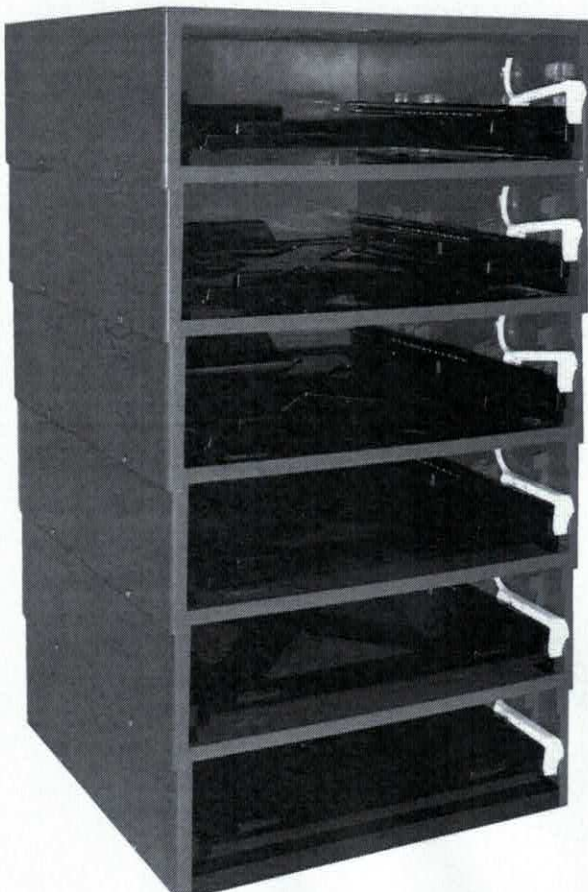

EZI-PAK STORAGE MODULE SYSTEM

Module Frame and Ezi-Paks sold separately

MODULE FRAME

- ✓ Made from super tough ABS plastic.
- ✓ Full extension, heavy duty drawer steel slides.
- ✓ Modular. Removable base plate to add more units with ease for greater versatility.
- ✓ Moulded holes in base enables mounting on workbench, in vehicles or onto castors for mobility.
- ✓ Ezi-Pak Storage Module System is self-locking.

IH-156

420W x 440D x 265H mm

IH-156

CODE	DESCRIPTION	CTN. QTY
IH-156	Ezi-Pak Storage Module Frame Blue	1

Distributed By