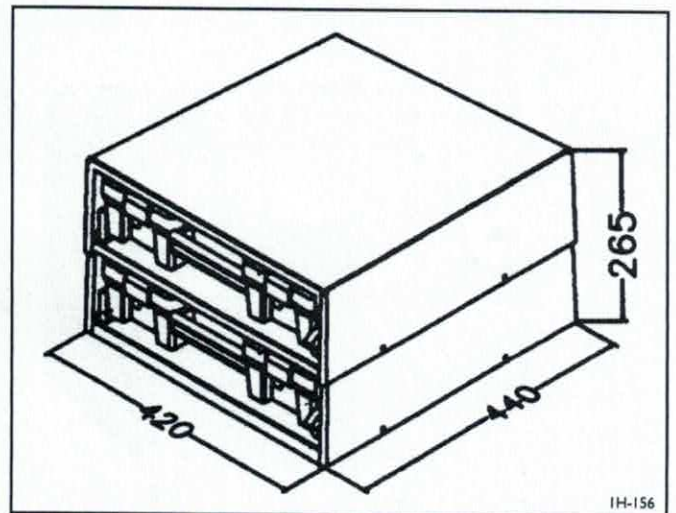

EZI-PAK STORAGE MODULE SYSTEM

Module Frame and Ezi-Paks sold separately

MODULE FRAME

- ✓ Made from super tough ABS plastic.
- ✓ Full extension, heavy duty drawer steel slides.
- ✓ Modular. Removable base plate to add more units with ease for greater versatility.
- ✓ Moulded holes in base enables mounting on workbench, in vehicles or onto castors for mobility.
- ✓ Ezi-Pak Storage Module System is self-locking.

IH-156

420W x 440D x 265H mm

IH-156

CODE	DESCRIPTION	CTN. QTY
IH-156	Ezi-Pak Storage Module Frame Blue	1

Distributed By