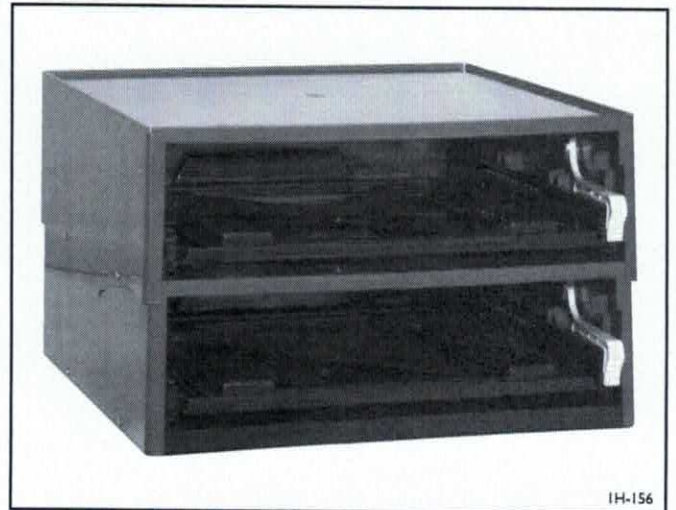

EZI-PAK STORAGE MODULE SYSTEM

Module Frame and Ezi-Paks sold separately

MODULE FRAME

- ✓ Made from super tough ABS plastic.
- ✓ Full extension, heavy duty drawer steel slides.
- ✓ Modular. Removable base plate to add more units with ease for greater versatility.
- ✓ Moulded holes in base enables mounting on workbench, in vehicles or onto castors for mobility.
- ✓ Ezi-Pak Storage Module System is self-locking.

IH-156

420W x 440D x 265H mm

IH-156

CODE	DESCRIPTION	CTN. QTY
IH-156	Ezi-Pak Storage Module Frame Blue	1

Distributed By