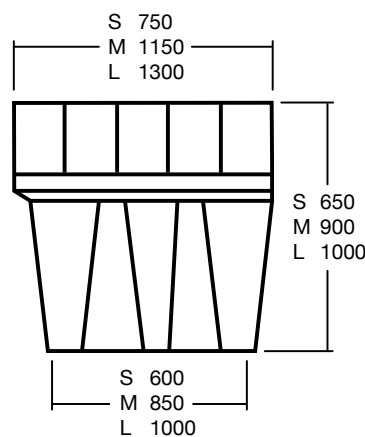

**Available in three standard colours**

Rivergum

Mountain Blue

Smooth Cream

Other colours available by special order

**Almost Anything in Plastic - Just ask!**

**INTERESTED? CONTACT PLASTICS PLUS TODAY**

Phone (08) 9842 3923 In-store 148 Albany Highway, Albany WA 6330