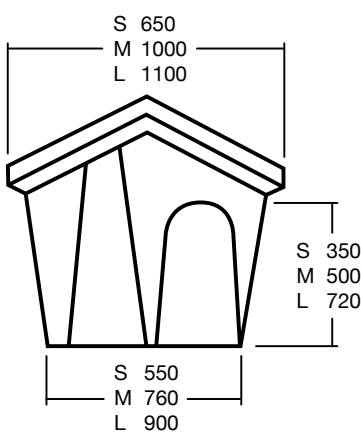

**Available in three standard colours**

Rivergum

Mountain Blue

Smooth Cream

Other colours available by special order

**Almost Anything in Plastic - Just ask!**

**INTERESTED? CONTACT PLASTICS PLUS TODAY**

Phone (08) 9842 3923 In-store 148 Albany Highway, Albany WA 6330