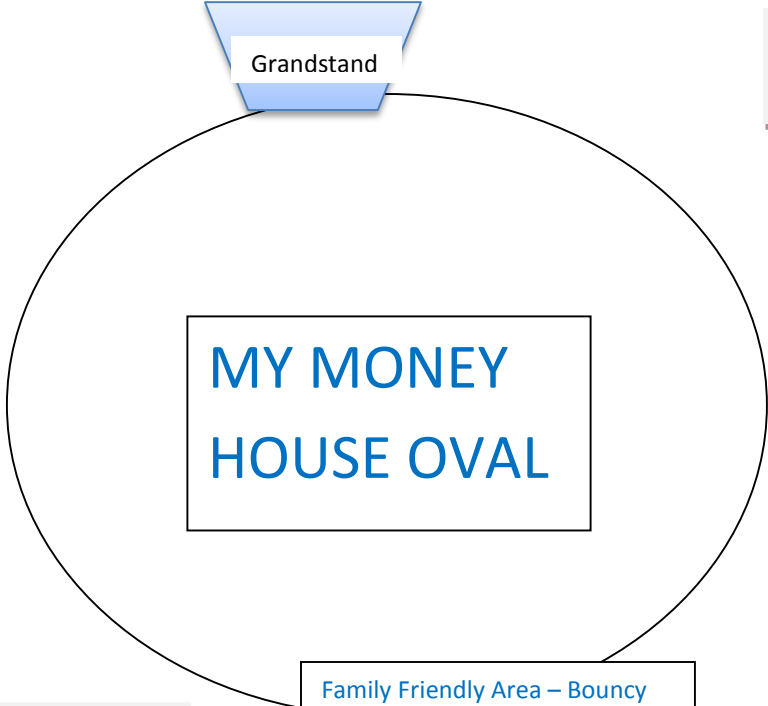

Train Line

Train Station  
→

Next to Bowling Club  
**FREE  
CARPARKING**  
WITH SECURITY  
PROVIDED

Elizabeth  
Bowling Club

Grand Central

Grand  
Central  
Carpark  
  
CDFC  
Members  
Only

Ticket Booth

Goodman Road

Elizabeth City High School  
**FREE CARPARKING**  
WITH SECURITY  
PROVIDED