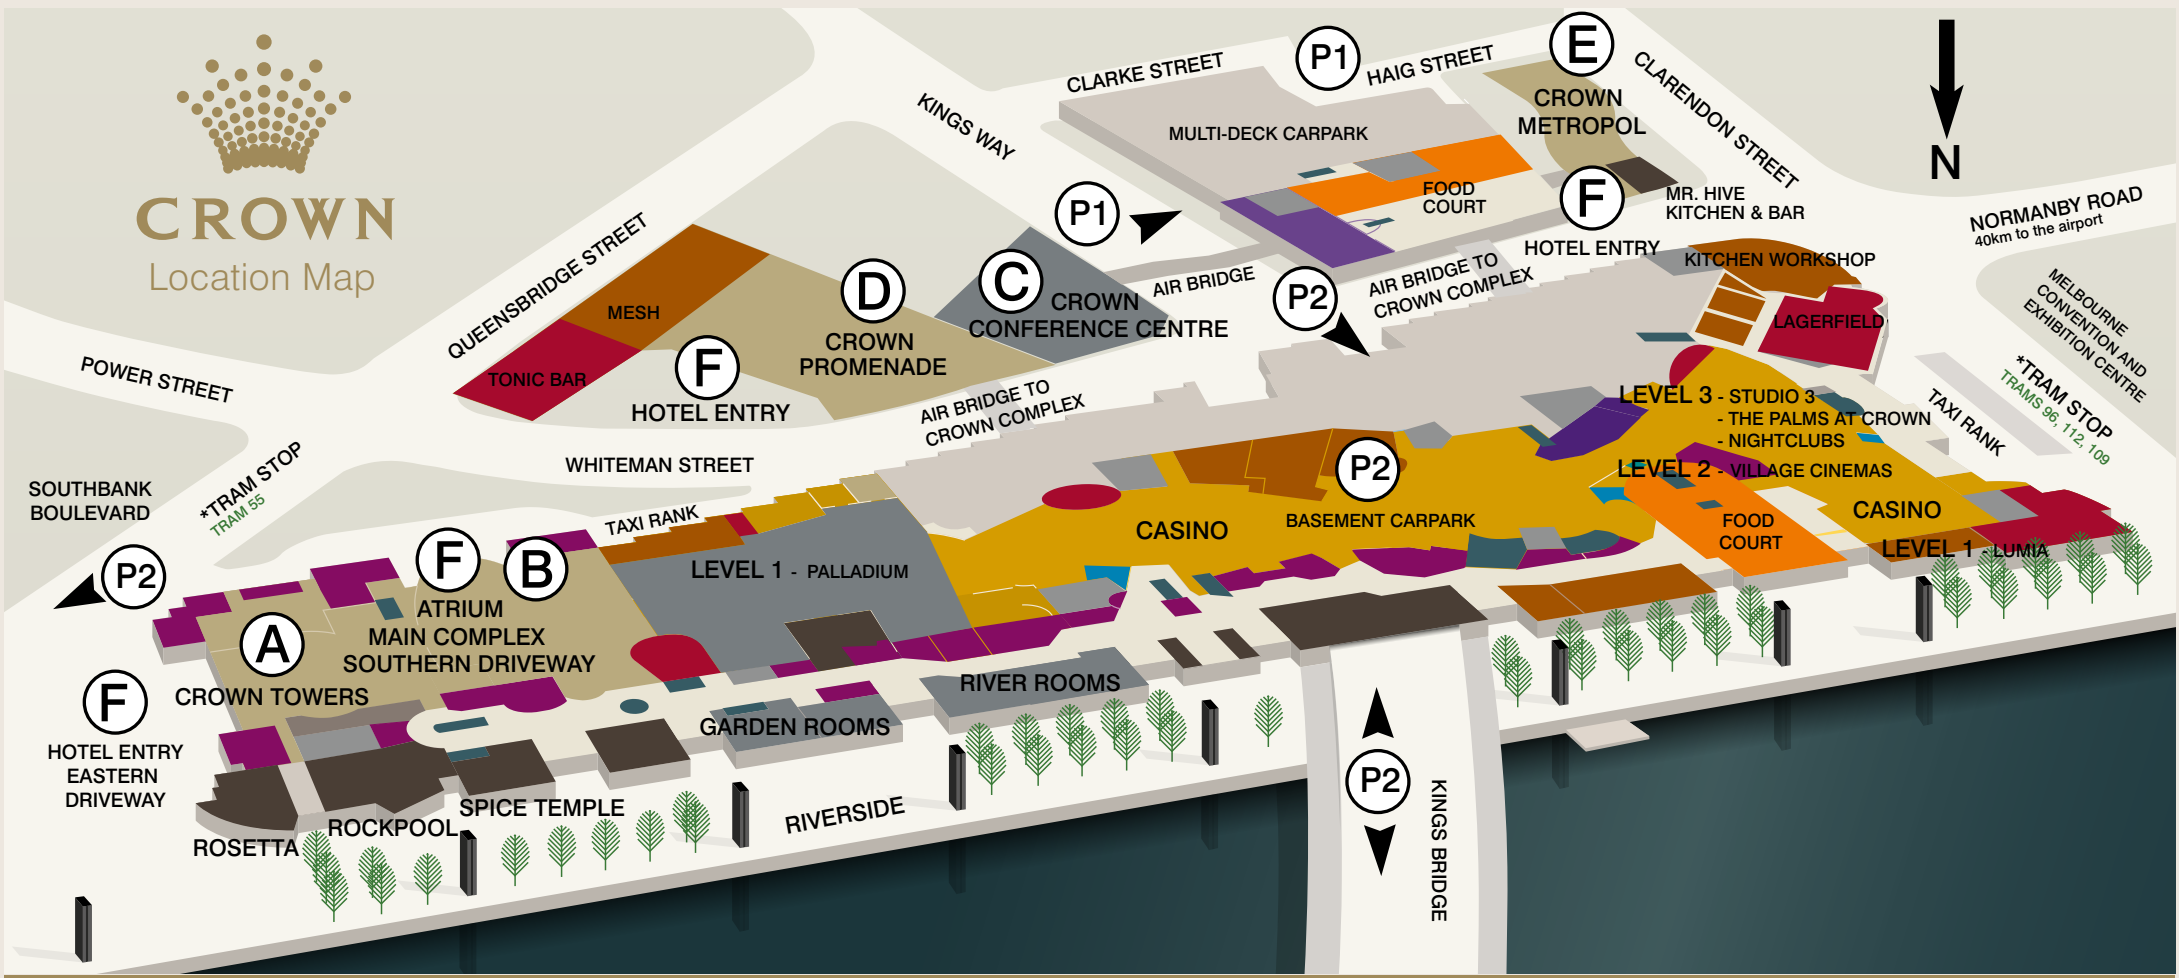

CROWN

Location Map

MELWAY REF: 2F D8

- (A)** Crown Towers
Enter via main hotel entrance (Eastern Driveway) on Whiteman Street or Queensbridge Street. Valet parking available, charges apply per 24 hours.
- (B)** Main Crown Complex
Valet parking for guests attending an event or conference at Crown – Please arrive at the main complex entrance (Southern Driveway) via Whiteman or Queensbridge Streets. Charges apply per 24hrs.
- (C)** Crown Conference Centre
Crown Conference Centre guests please arrive at the main entrance via Whiteman Street or Crown Promenade Hotel.
- (D)** Crown Promenade
Enter via main entrance (Promenade Driveway) via Whiteman Street off Queensbridge Street. Valet parking available, charges apply per 24 hours. Mesh - Ground Floor Tonic - Ground Floor
- (E)** Crown Metropol
Enter via main entrance (Metropol Driveway) via Whiteman Street or Haig Street.
Crown Metropol Meeting Rooms 1 - 4 - L3
Crown Metropol Boardrooms - L3
Mr. Hive Kitchen & Bar - L1
ISIKA - L27
- (F)** Driveways
Crown Towers Eastern and Southern
Crown Promenade
Crown Metropol
- (P1) + (P2)** Car Parking
P1 - Multi-Deck Car Parking. To self park please enter from Kings Way, Clarke Street or Haig Street.
P2 - Basement Car Parking. To self park please enter via Whiteman Street or Southbank Boulevard.
Escalators and elevators link the car parks to the complex.

- Garden Rooms - L1 Palladium - L1
- River Room - L1 Crown Spa - L3
- Conservatory - L1

- Exhibition Hall - GF
- Promenade Room - L1
- Meeting Rooms 1 -16 - L1
- Conference Hall - L2

HOTELS & SPAS	CASUAL DINING	ENTERTAINMENT VENUES
FUNCTION ROOMS	PREMIUM DINING	RETAIL STORES
GAMING	BARS	ESCALATORS/LIFTS/STAIRS
FOOD COURT	SIGNATURE CLUB	TRAM STOPS