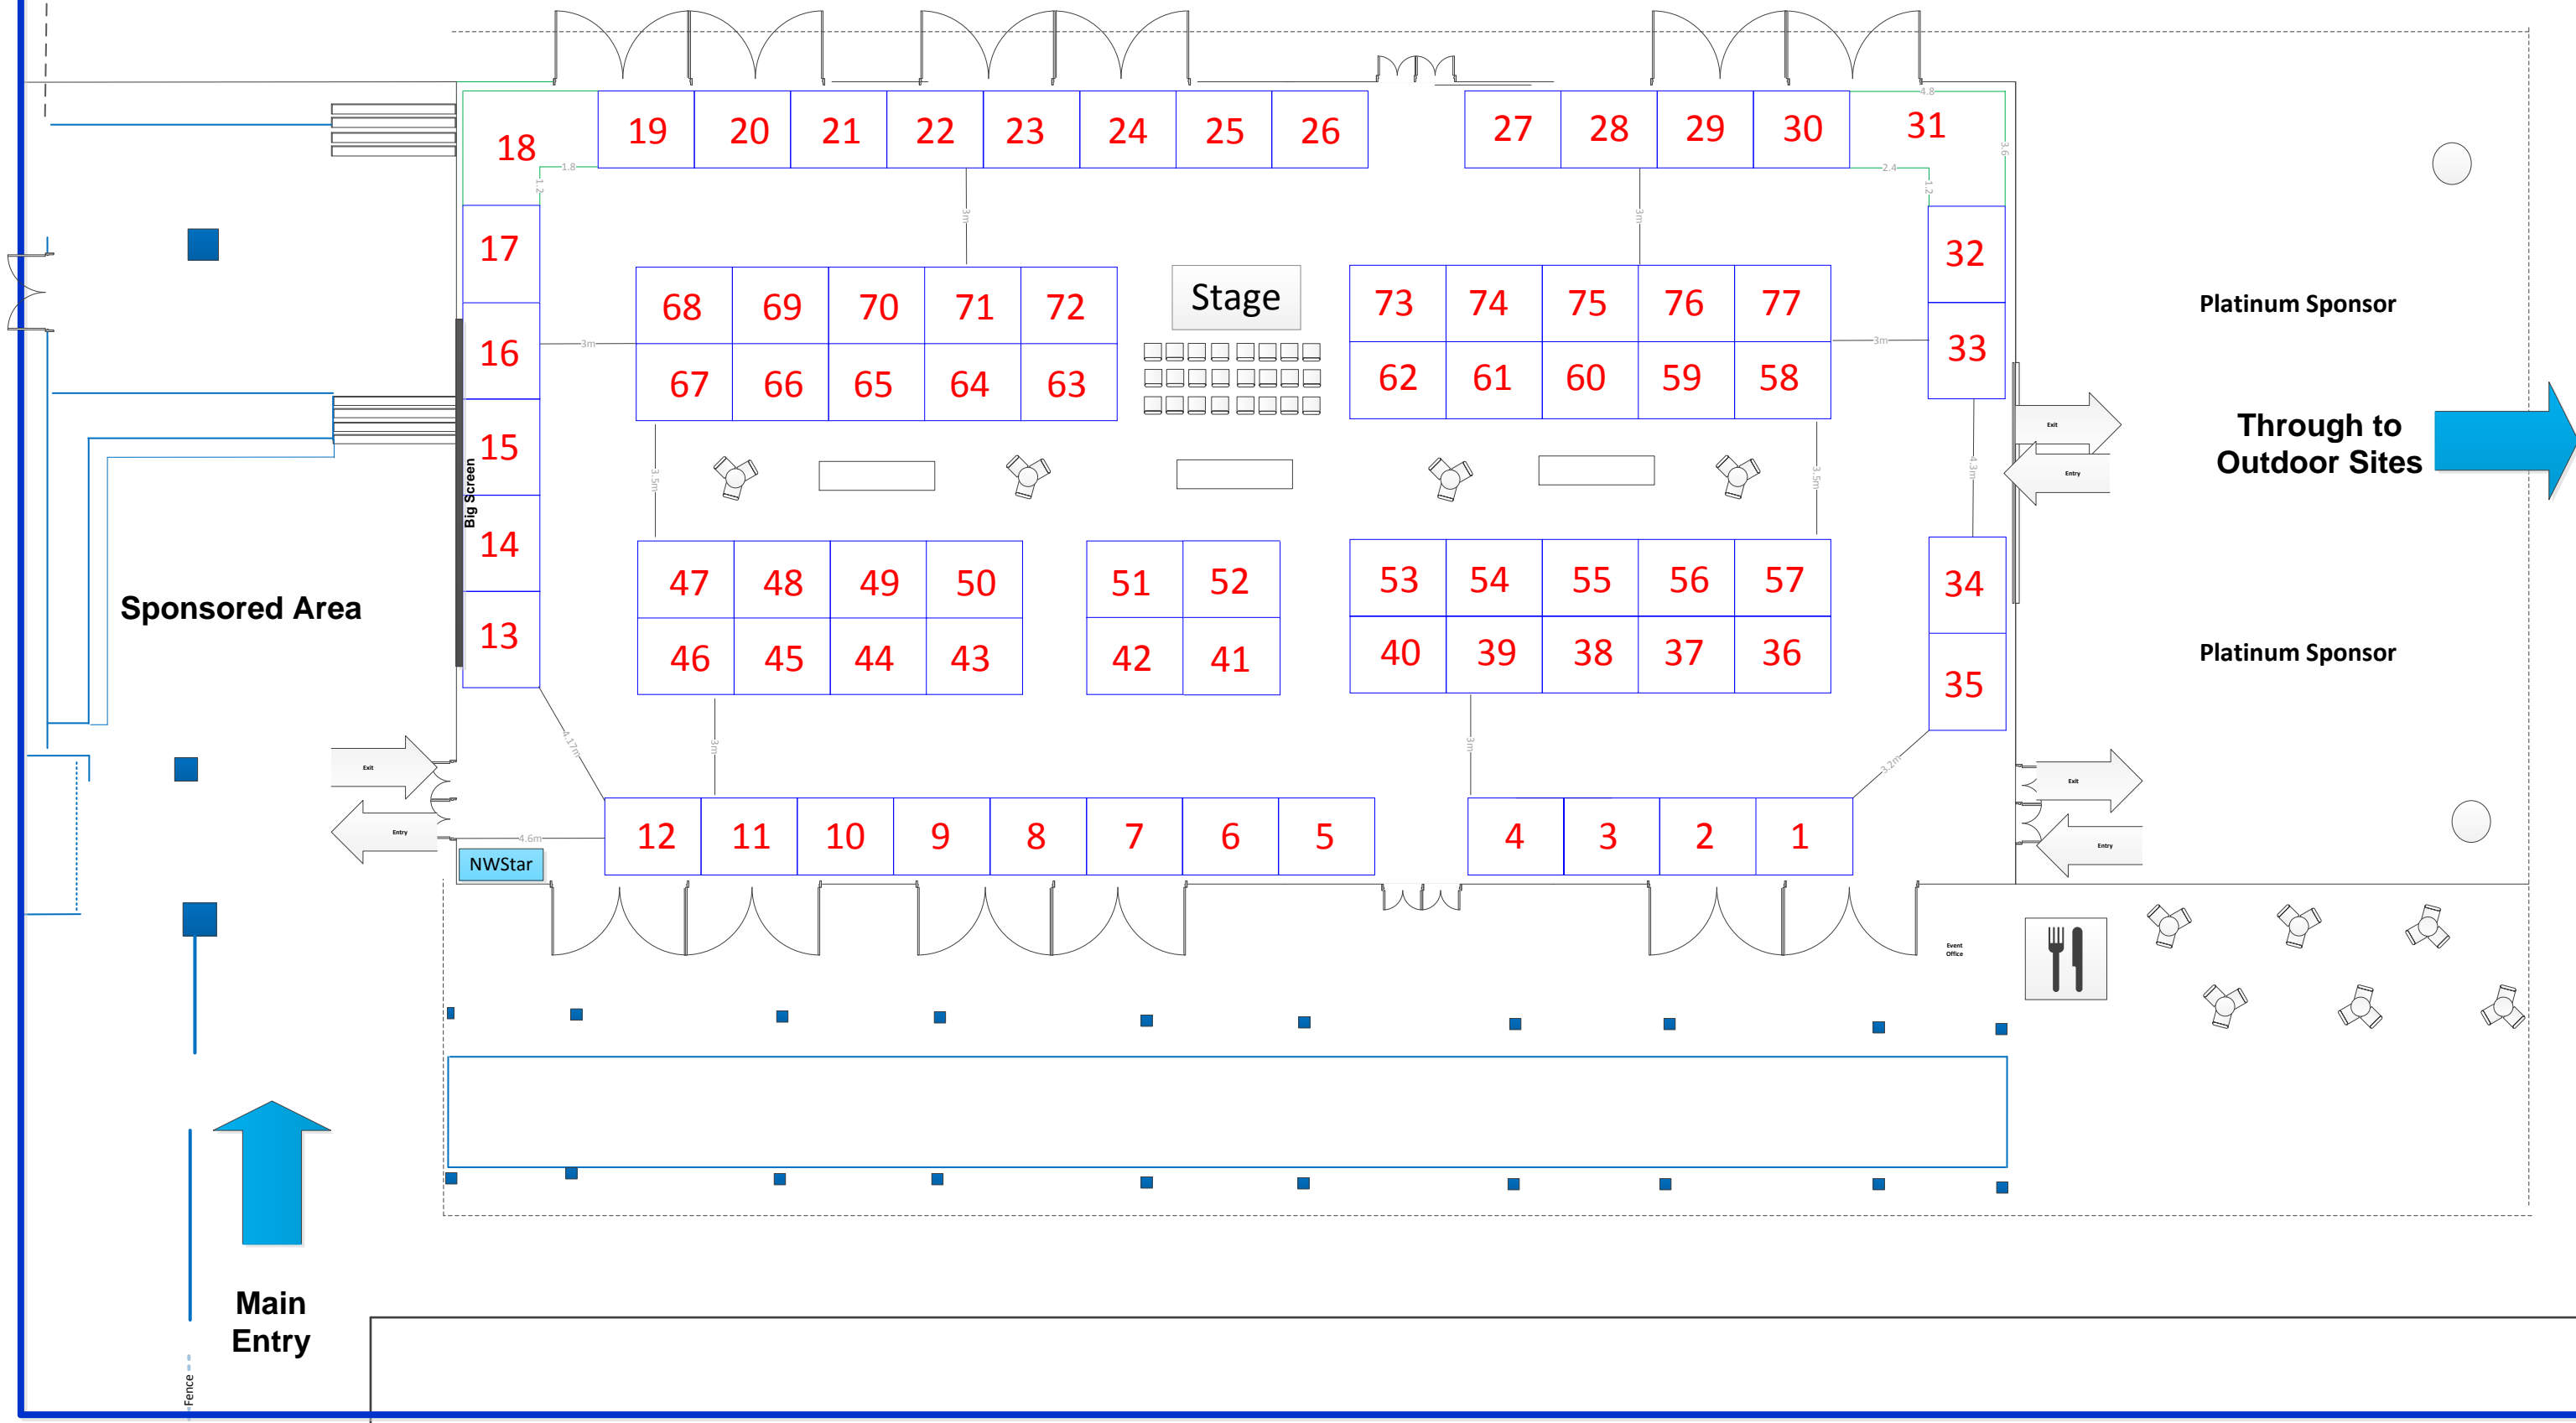

Fence

Main Entry

Pavilion Plan

mine
Breaking Ground in Mining

www.minexqld.com

2019 May 30 - June 1 Buchanan Park, Mount Isa

Outdoor Site Plan

Sold As M2 Required

Minimum Site 6m x 6m or 36m²

All Site Depths 6m

*Community Sites Only Available to Community Groups & Small Business in Mount Isa

mineX
Breaking Ground in Mining

www.minexqld.com f i

2019 May 30 - June 1 X Buchanan Park, Mount Isa X

Community Small Business Site Plan

Minimum Site 3m x 3m or 9m²

All Site Depths 3m

*Community Sites Only Available to Community Groups & Small Business in Mount Isa

2019

2019 May 30 - June 1 Buchanan Park, Mount Isa

Race Club End Exhibit