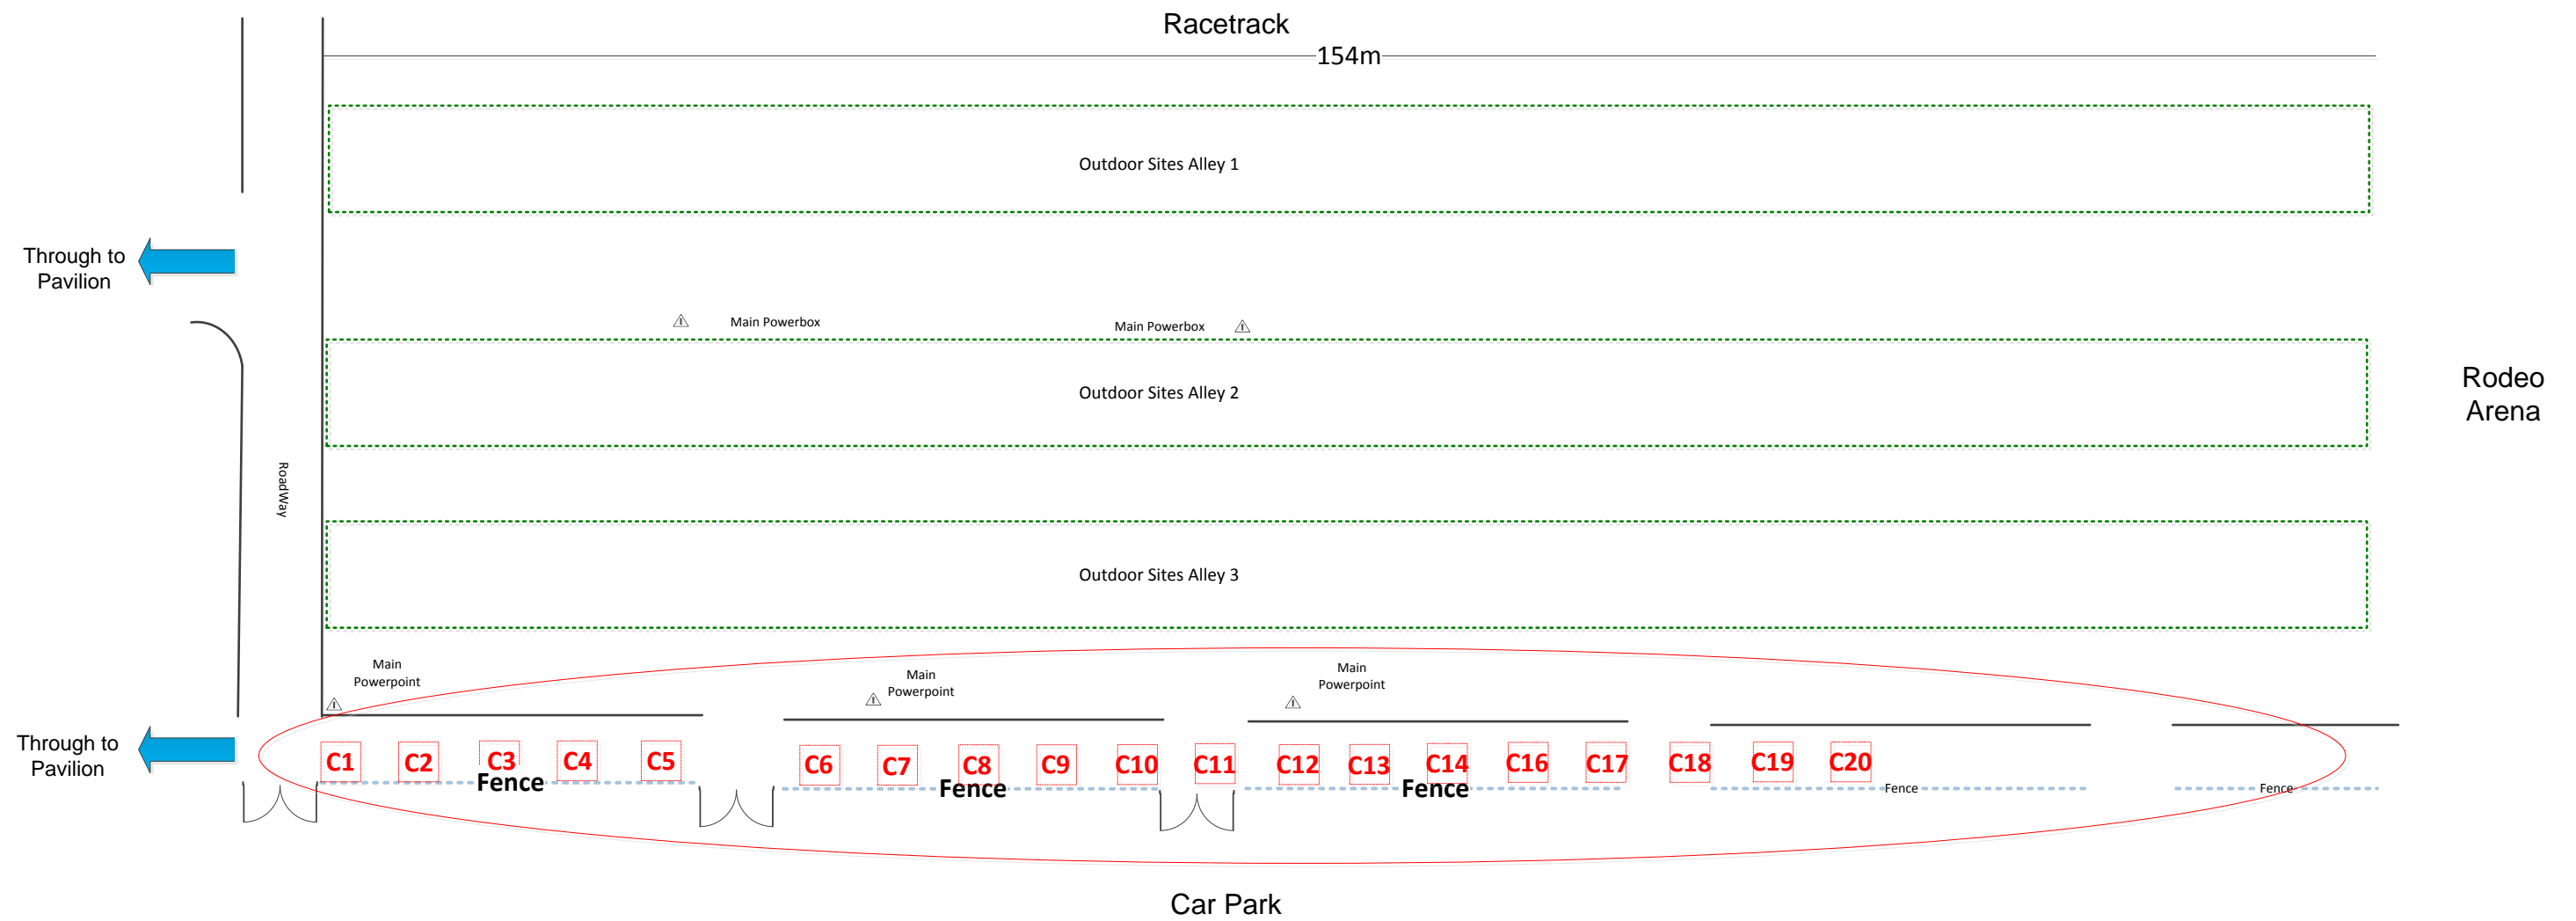

Fence

Main Entry

Pavilion Plan

mine
Breaking Ground in Mining

www.minexqld.com

2019 May 30 - June 1 Buchanan Park, Mount Isa

Outdoor Site Plan

Sold As M2 Required

Minimum Site 6m x 6m or 36m²

All Site Depths 6m

*Community Sites Only Available to Community Groups & Small Business in Mount Isa

mineX
Breaking Ground in Mining

www.minexqld.com f i

2019 May 30 - June 1 X Buchanan Park, Mount Isa X

Community Small Business Site Plan

Minimum Site 3m x 3m or 9m²

All Site Depths 3m

*Community Sites Only Available to Community Groups & Small Business in Mount Isa

2019

2019 May 30 - June 1 Buchanan Park, Mount Isa

Race Club End Exhibit