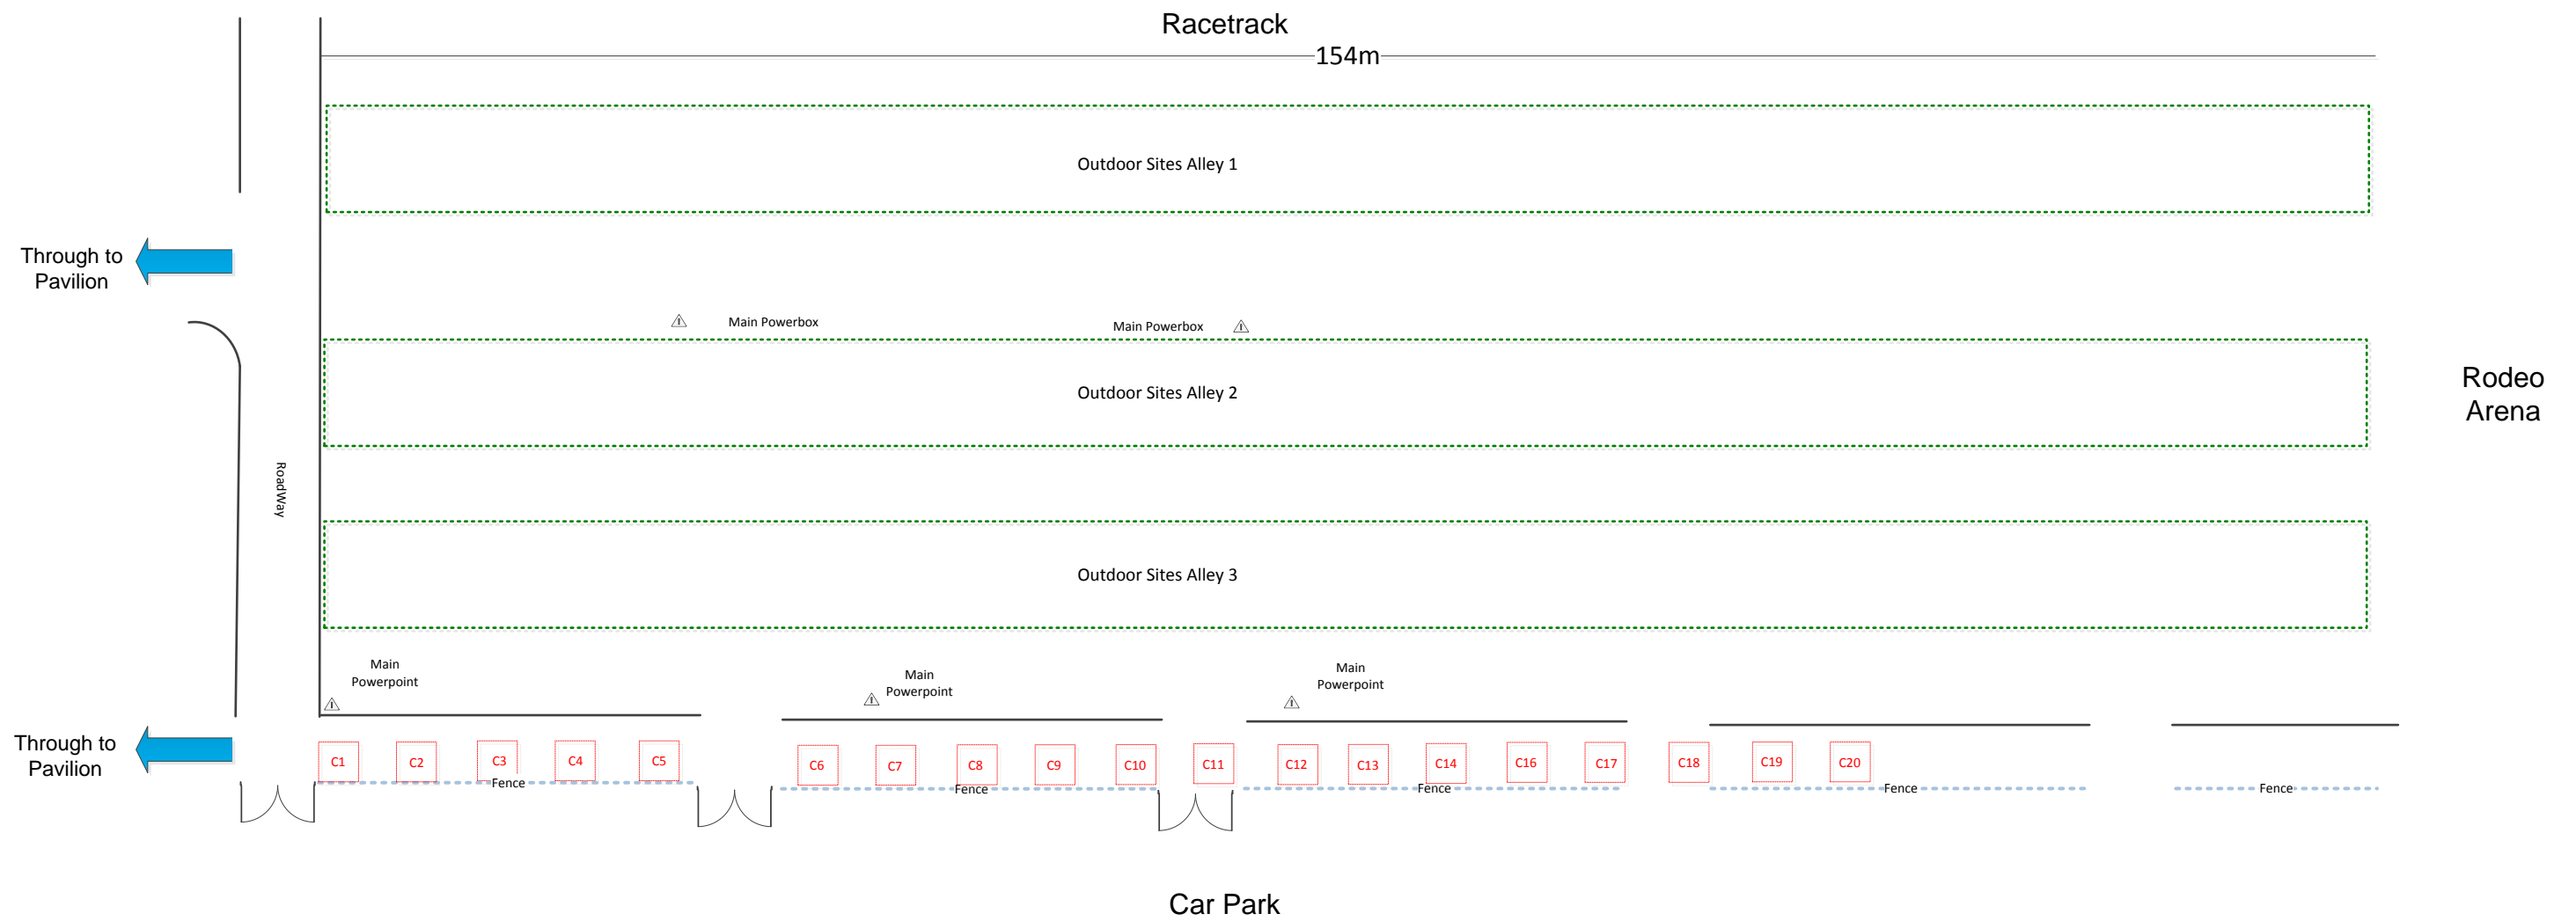

Fence

Main Entry

Pavilion Plan

mine
Breaking Ground in Mining

www.minexqld.com

2019 May 30 - June 1 Buchanan Park, Mount Isa

Outdoor Site Plan

Sold As M2 Required

Minimum Site 6m x 6m or 36m²

All Site Depths 6m

*Community Sites Only Available to Community Groups & Small Business in Mount Isa

mineX
Breaking Ground in Mining

www.minexqld.com f i

2019 May 30 - June 1 X Buchanan Park, Mount Isa X

Community Small Business Site Plan

Minimum Site 3m x 3m or 9m²

All Site Depths 3m

*Community Sites Only Available to Community Groups & Small Business in Mount Isa

2019

2019 May 30 - June 1 Buchanan Park, Mount Isa

Race Club End Exhibit