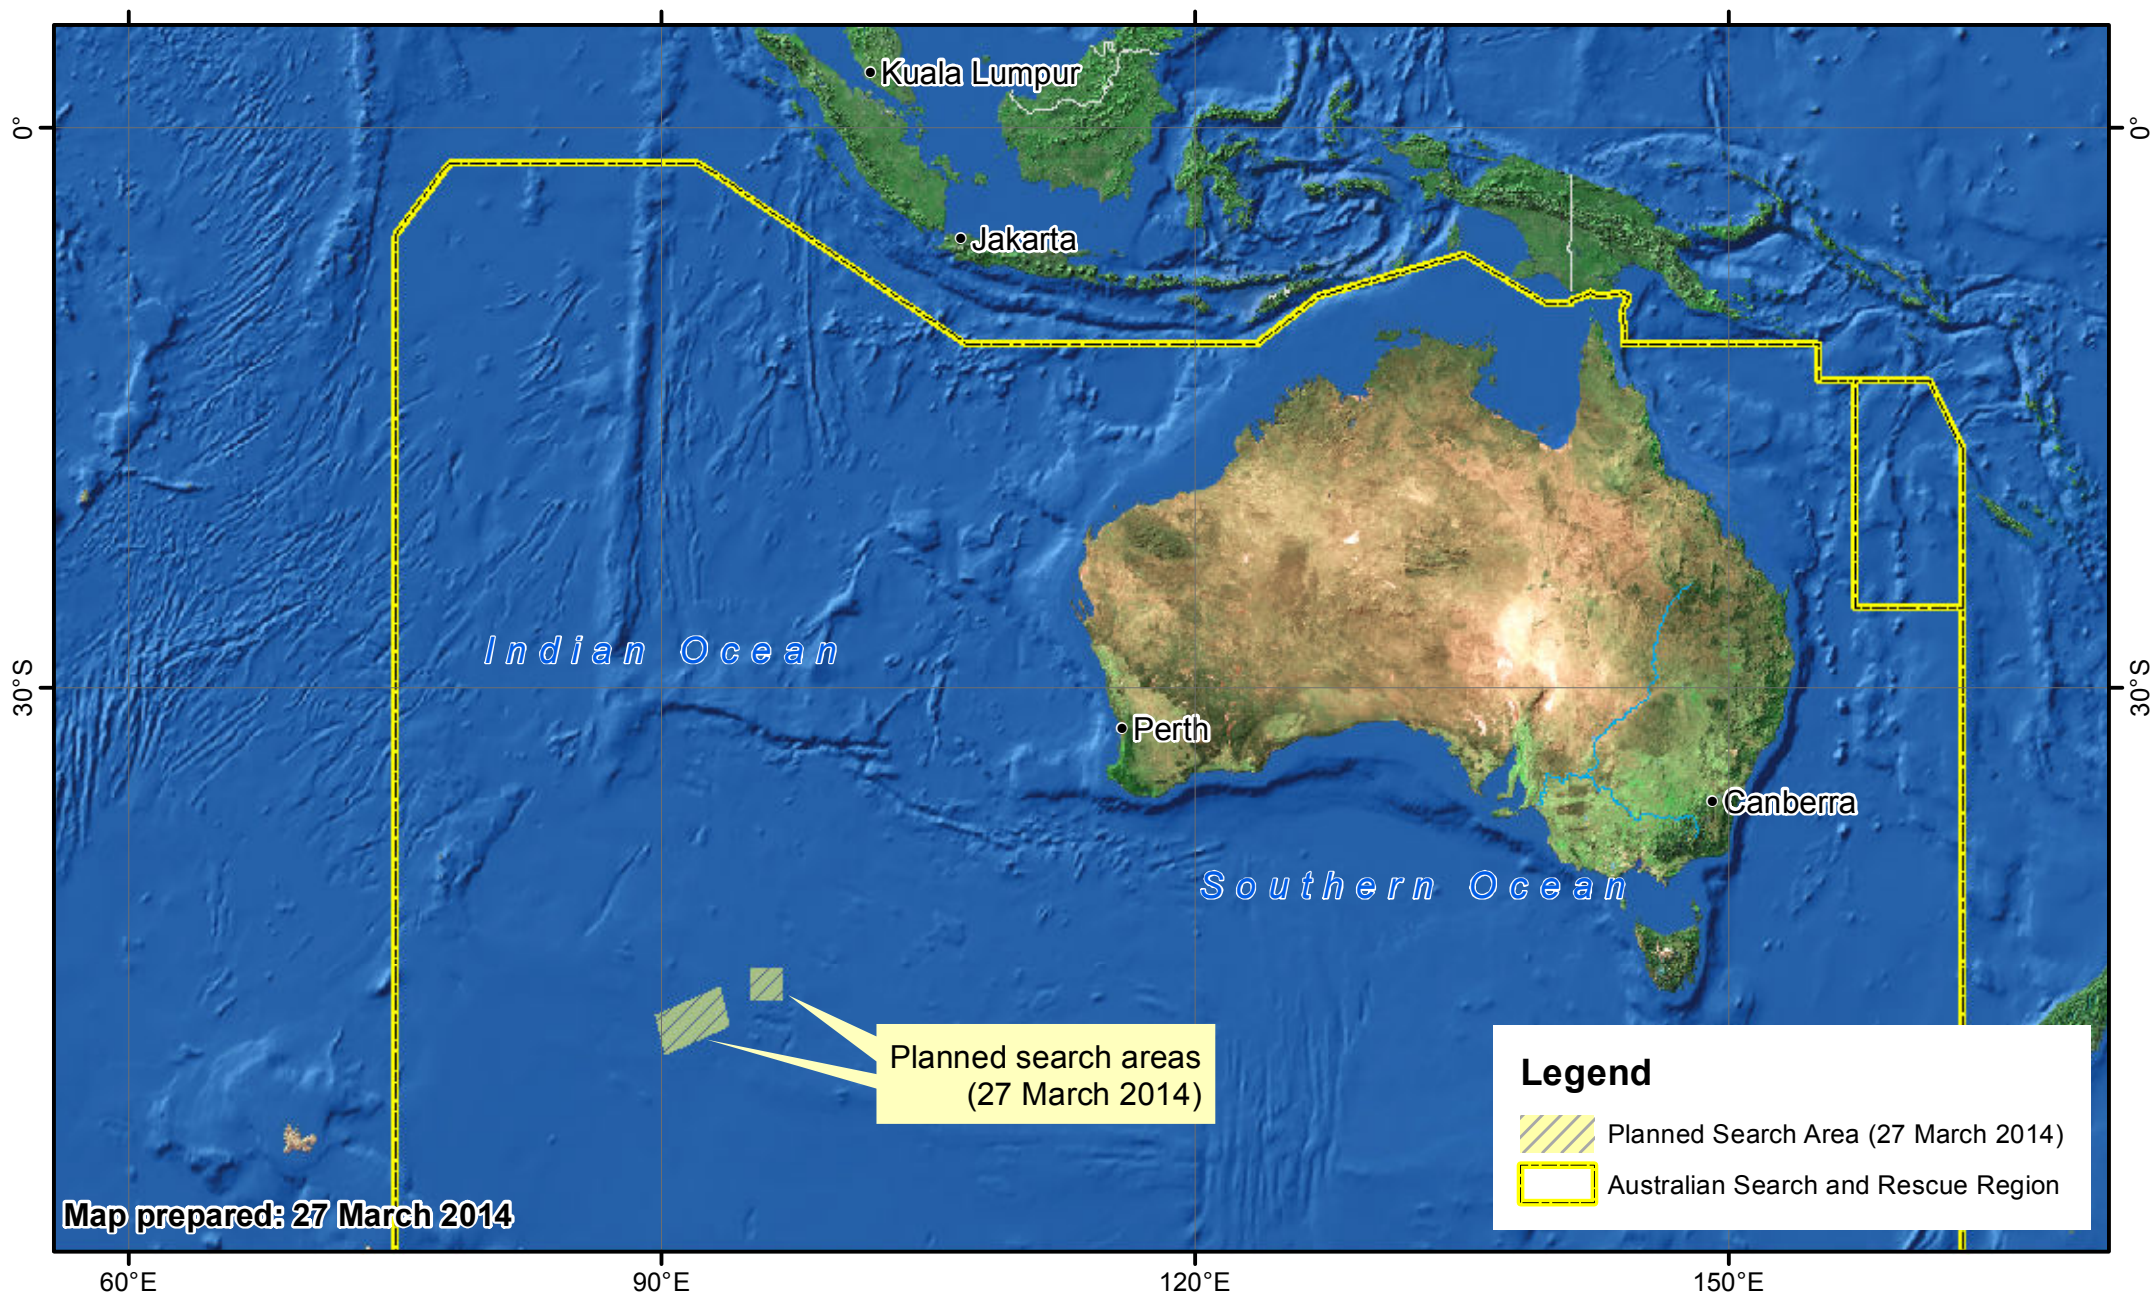

INCIDENT 2014/1475

SEARCH FOR MALAYSIA AIRLINES FLIGHT MH370

PLANNED SEARCH AREAS 27 MARCH 2014

Map prepared: 27 March 2014