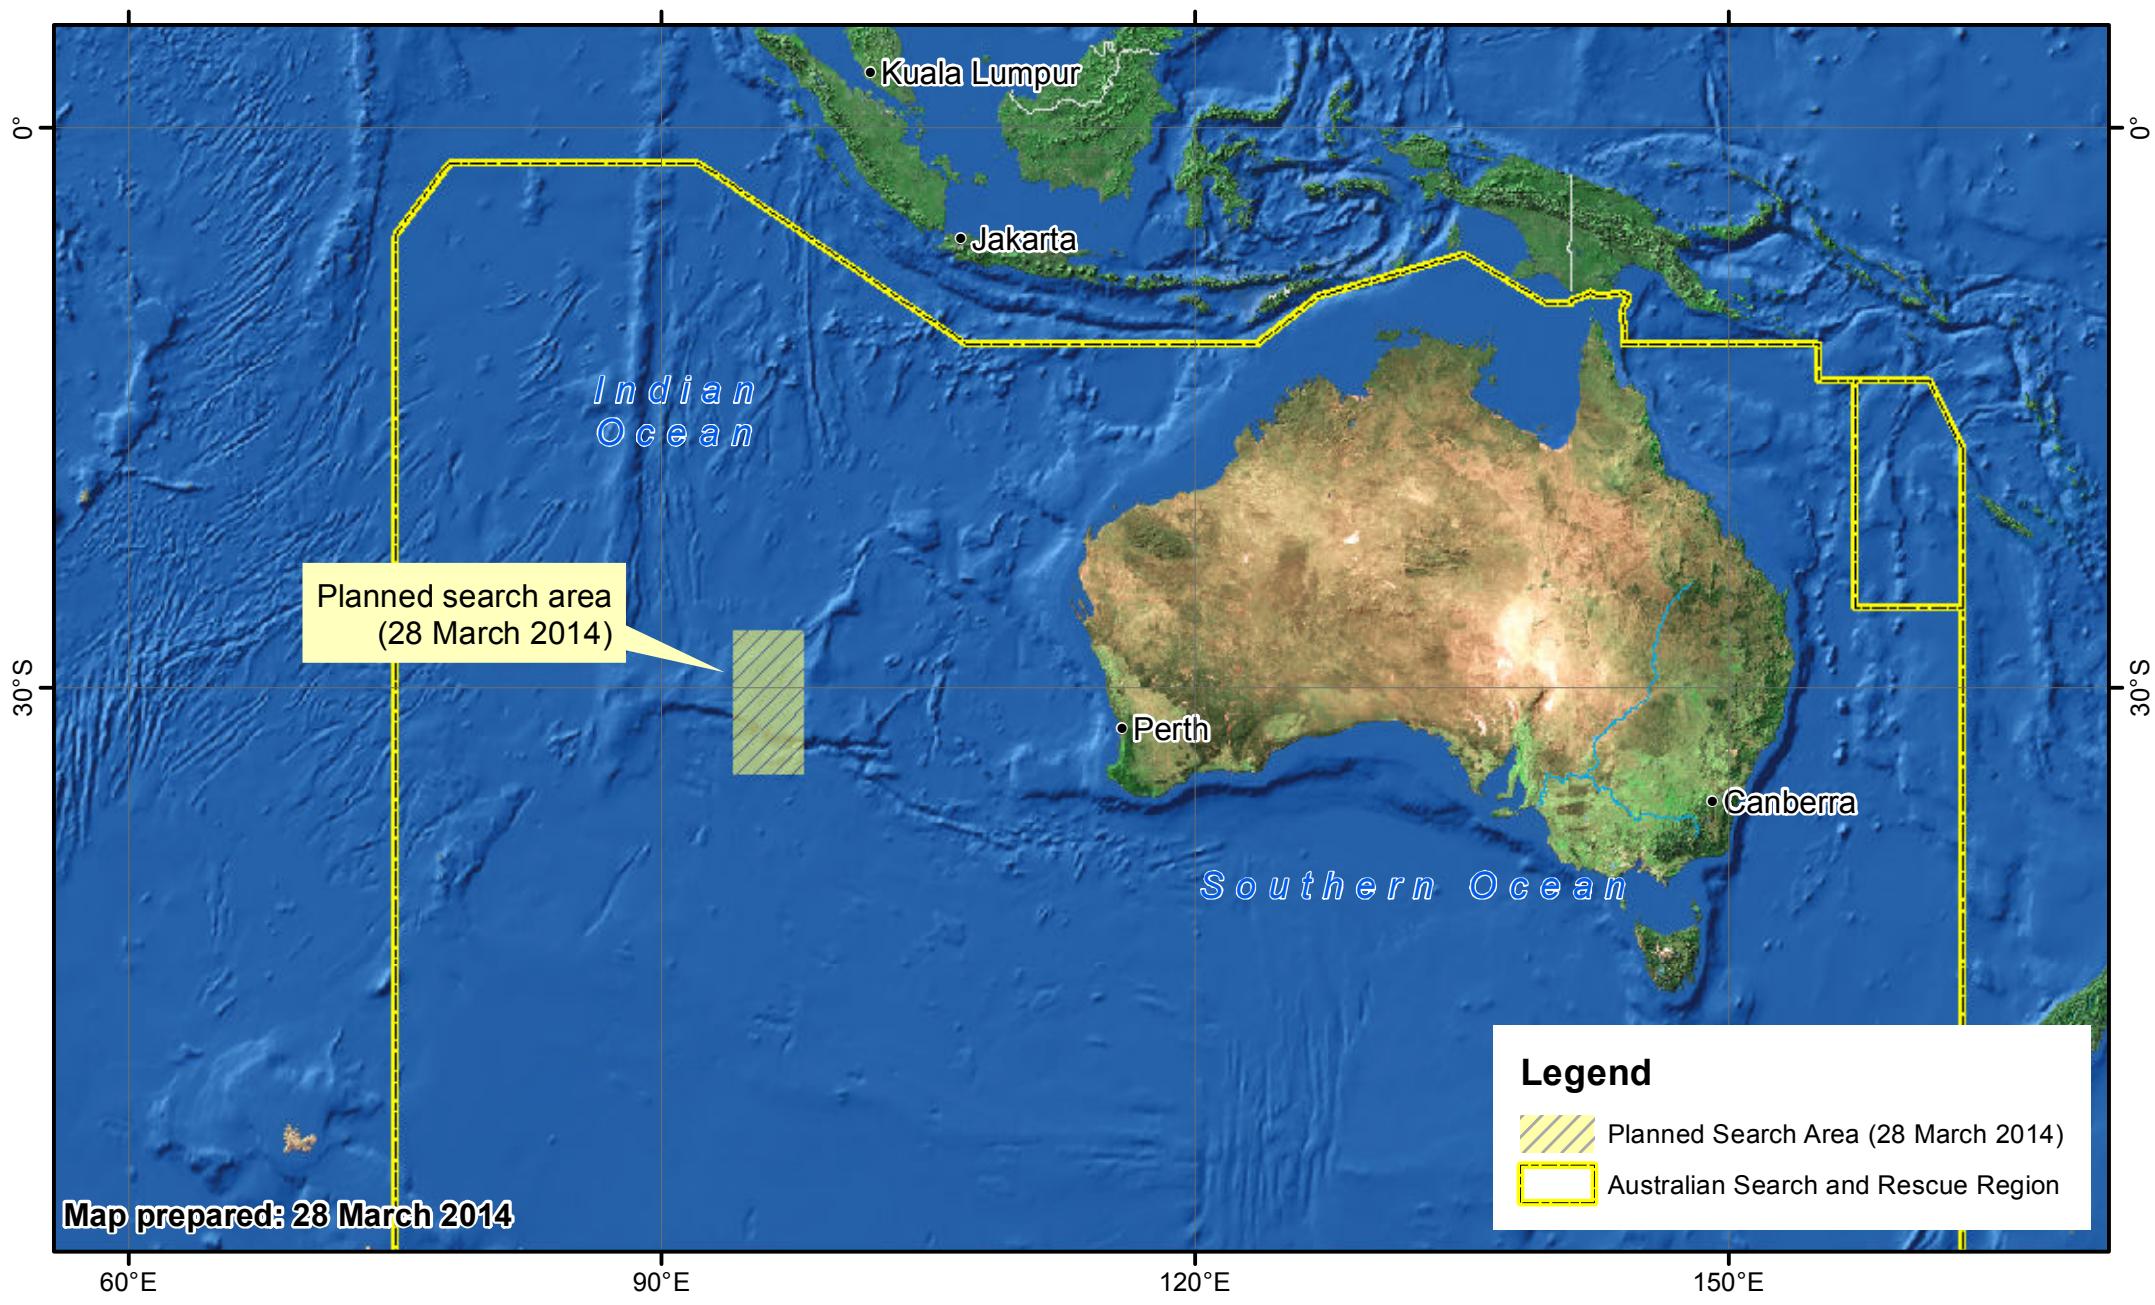

INCIDENT 2014/1475 SEARCH FOR MALAYSIA AIRLINES FLIGHT MH370 PLANNED SEARCH AREA 28 MARCH 2014

Map prepared: 28 March 2014