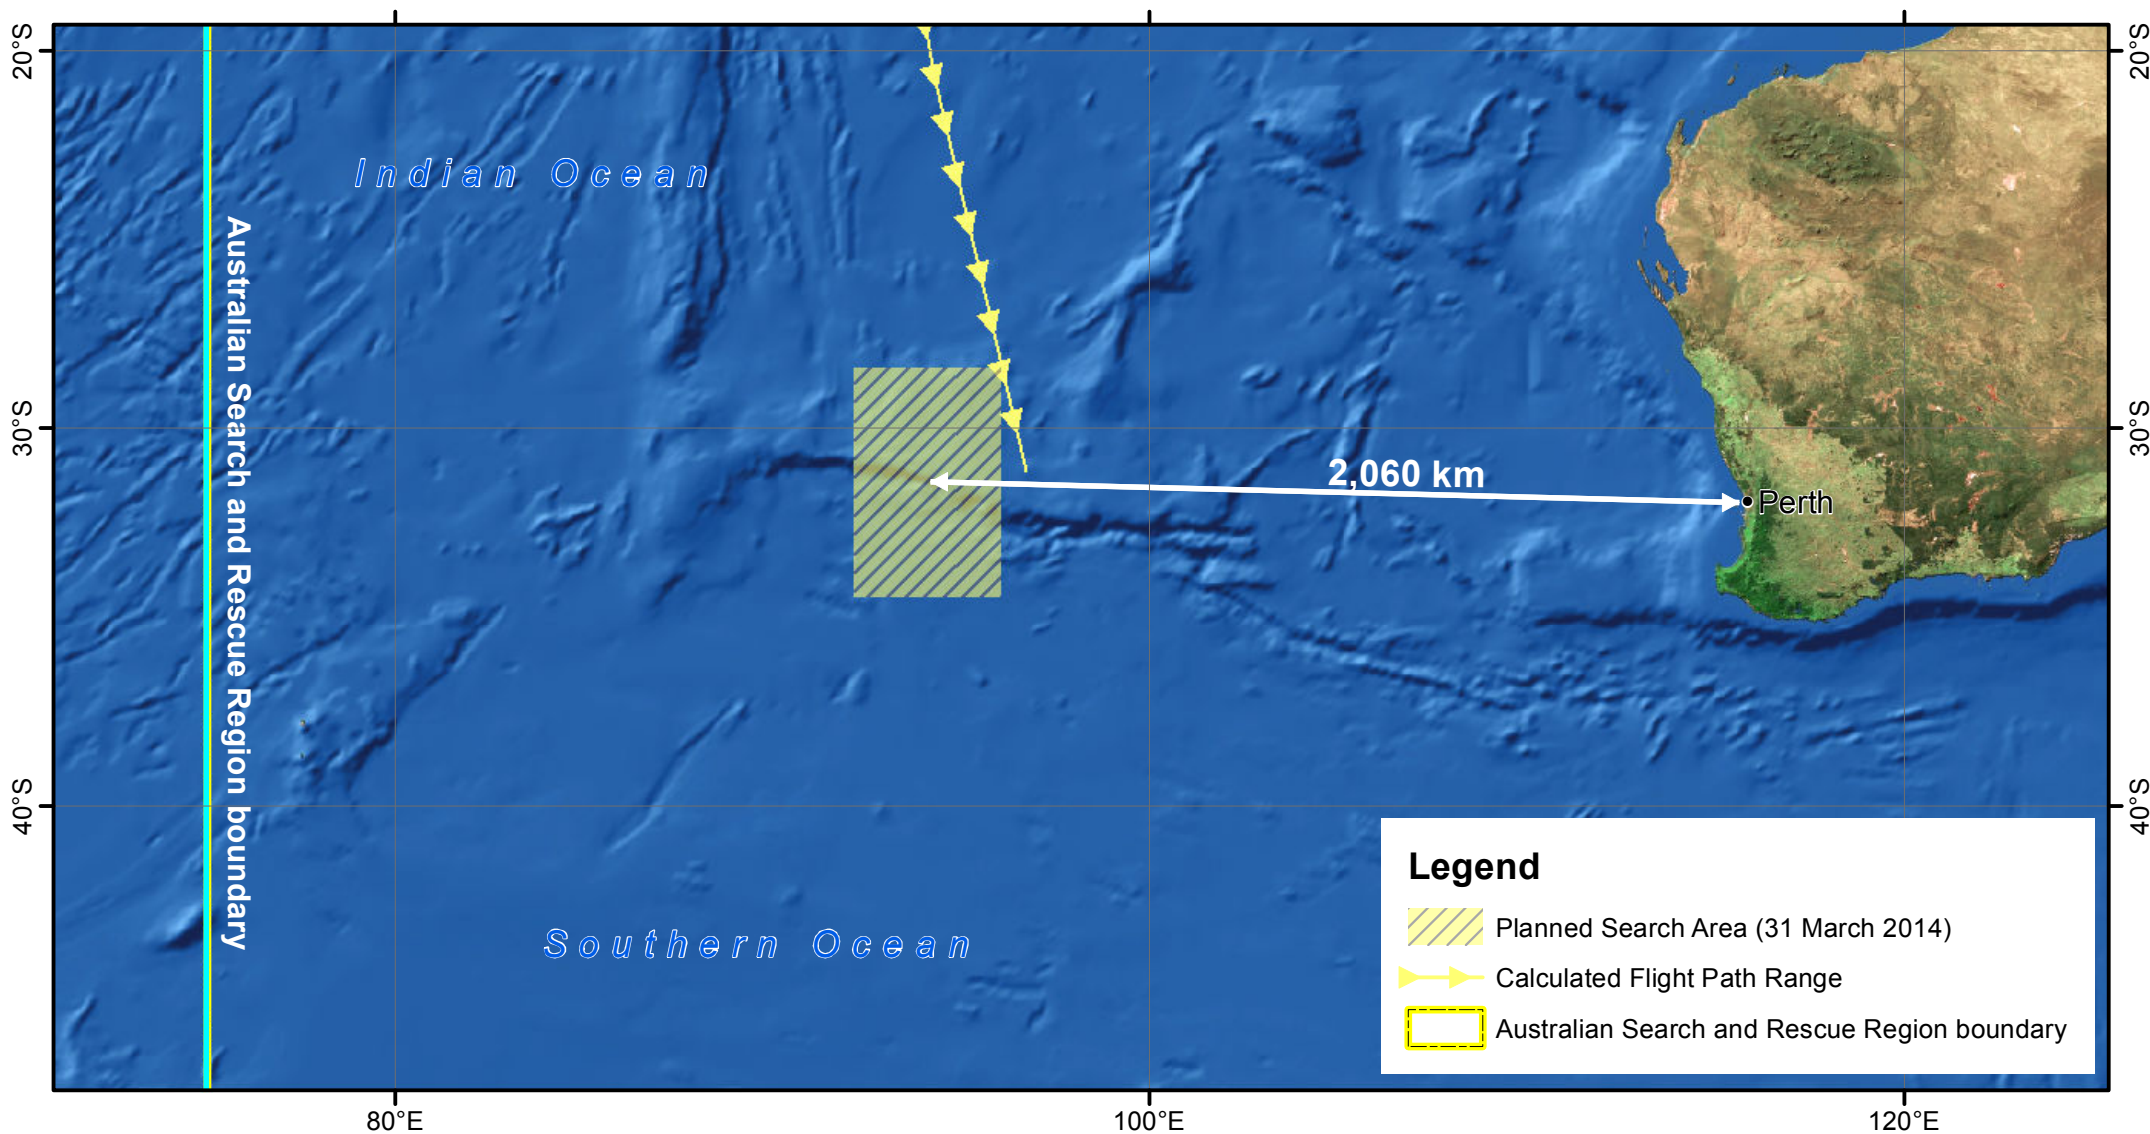

# INCIDENT 2014/1475 SEARCH FOR MALAYSIA AIRLINES FLIGHT MH370 PLANNED SEARCH AREA 31 MARCH 2014

Map prepared: 31 March 2014