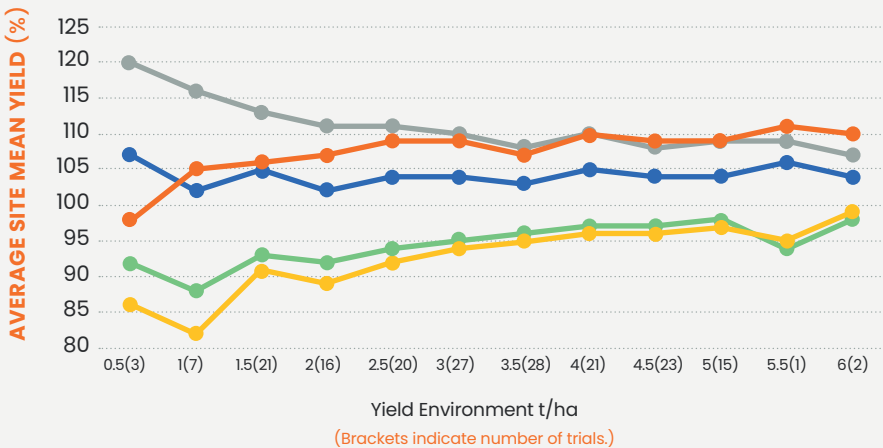

MAIN SEASON

2016-20 Western Australia main season NVT predicted MET yield performance, represented by yield environment as a % of site mean yield

(Data accessed from the NVT Online website on 03/02/2021.)