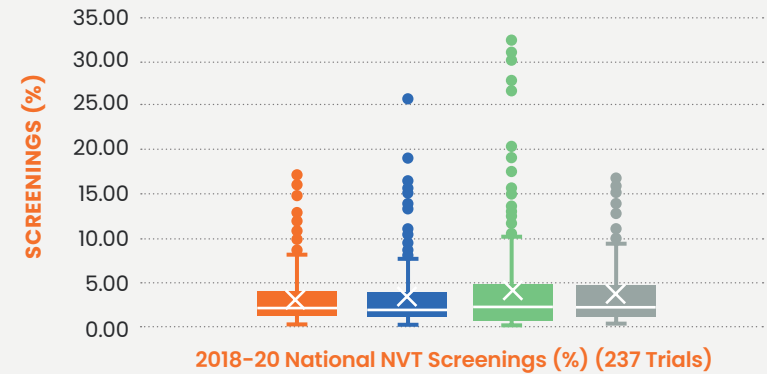

GRAIN QUALITY

SCREENINGS

2018-20 National NVT Screenings (%) (237 Trials)

(Data accessed from the NVT Online website on 25/02/2021.)