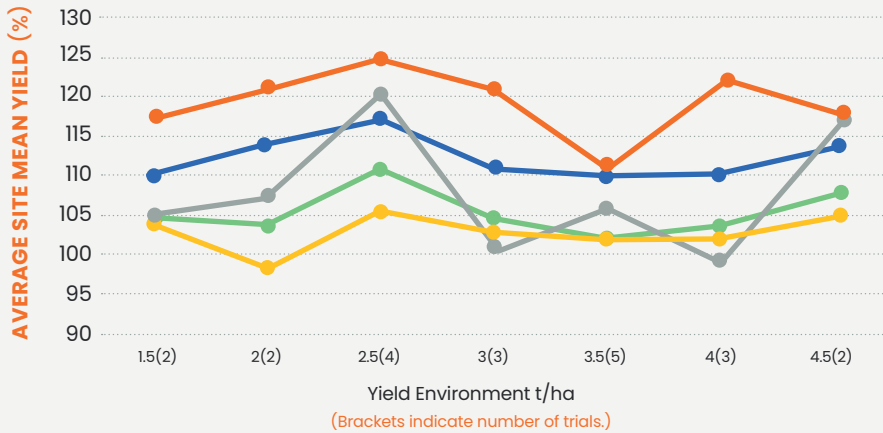

YIELD PERFORMANCE - WA

EARLY SEASON

2017-20 Western Australia early season NVT predicted MET yield performance, represented by yield environment as a % of site mean yield

(Data accessed from the NVT Online website on 03/02/2021.)