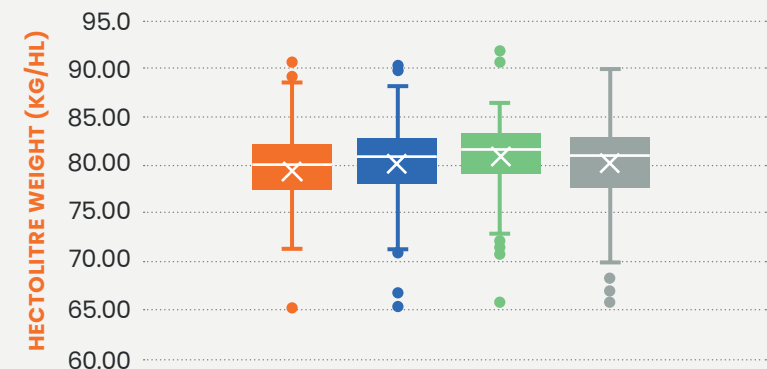

GRAIN QUALITY

SCREENINGS

2018-20 National NVT Screenings (%) (237 Trials)

(Data accessed from the NVT Online website on 25/02/2021.)

HECTOLITRE WEIGHT

2018-20 National NVT Hectolitre Weight (kg/hl) (237 Trials)