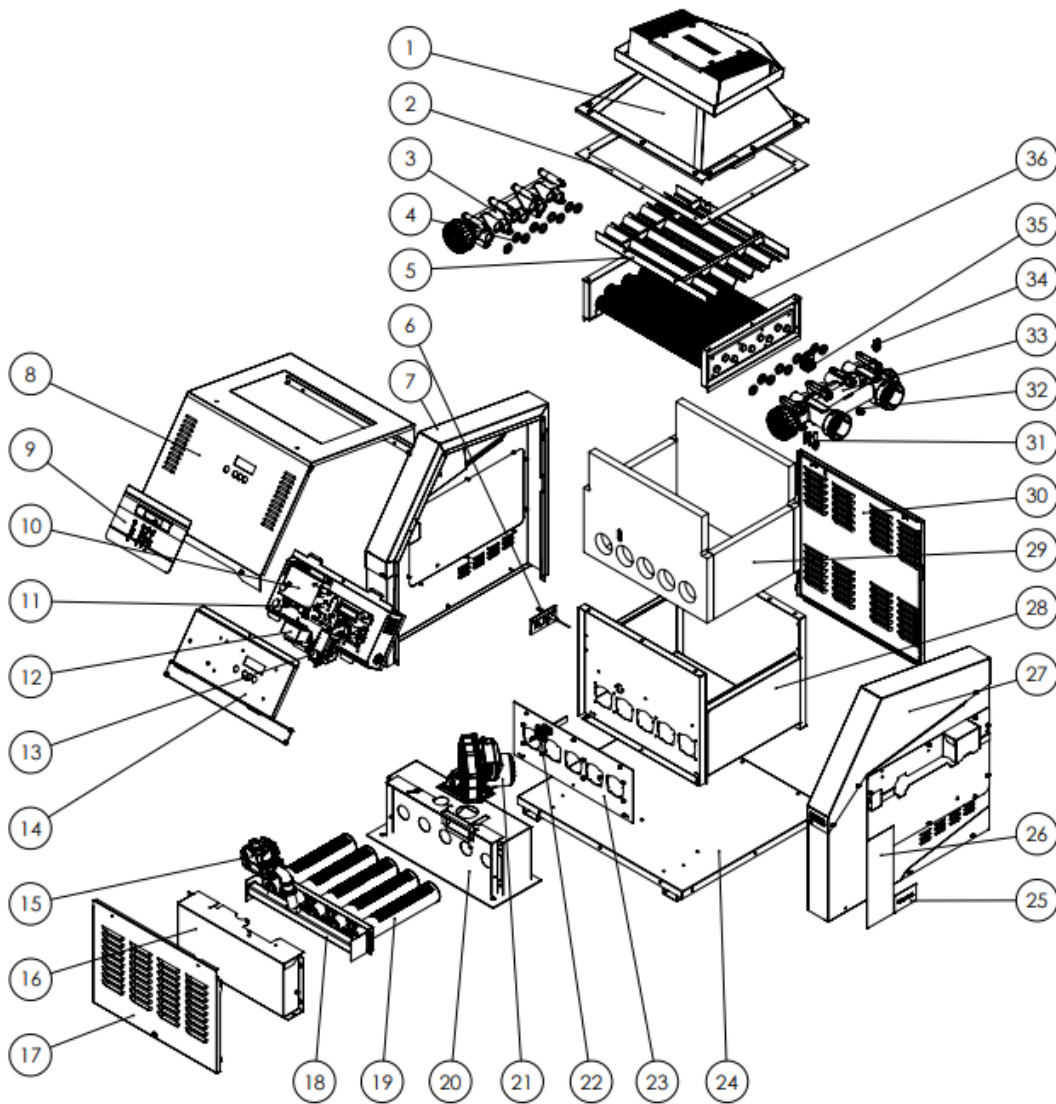

HiNRG HEATER

05-2017 ONWARDS

sales@astralpool.com.au
www.astralpool.com.au

ITEM No	DESCRIPTION	PART NUMBER	QTY
1	FLUE COLLECTOR ASSEMBLY - 175	78236	1
1	FLUE COLLECTOR ASSEMBLY - 250	78237	1
1	FLUE COLLECTOR ASSEMBLY - 400	78238	1
2	HOOD GASKET - 175	726232	1
2	HOOD GASKET 250	726332	1
2	HOOD GASKET - 400	726432	1
3	RETURN HEADER WITH BAFFLE, ALL MODELS	726055B	1
4	TUBE SEALS- BAG OF 9	76121	1
5	HEAT EXCHANGE BAFFLE SET - 175	726251	1
5	HEAT EXCHANGE BAFFLE SET - 250	726351	1
5	HEAT EXCHANGE BAFFLE SET - 400	726451	1
5	RETURN HEADER ASSEMBLY – ALL MODELS	726055	1
6	FLAME ROD WITH SIGHT GLASS – ALL MODELS	77140	1
7	LHS OUTER PANEL ASSEMBLY – ALL MODELS	726124	1
8	FRONT DOOR-175	1115057	1
8	FRONT DOOR-250	1115046	1
8	FRONT DOOR-400	1115053	1
9	LABEL FACIA – ALL MODELS	LABEL362	1
10	IGNITION MODULE – ALL MODELS	726005	1
11	PCB – ALL MODELS	78206	1
12	TRANSFORMER-ALL MODELS	72053	2
13	WIRING LOOM	726012	1
14	ELECTRICAL BOX-ALL MODELS	726050	1
15	GAS VALVE – ALL MODELS	477141	1
16	FRONT FAN BOX COVER-175	9180045	1
16	FRONT FAN BOX COVER-250	9180058	1
16	FRONT FAN BOX COVER-400	1114858	1
17	FRONT LOWER EXTERNAL COVER-175	9180116	1
17	FRONT LOWER EXTERNAL COVER-250	9180036	1
17	FRONT LOWER EXTERNAL COVER-400	9180425	1
18	BURNER RAIL ASSEMBLY - 175	726252	1
18	BURNER RAIL ASSEMBLY - 250	726352	1
18	BURNER RAIL ASSEMBLY - 400	726452	1
19	BURNER TUBE	726006	4/5/8
16	ASTRALOOL LENS BADGE – ALL MODELS	LABEL260	1
15	AIR PRESSURE SWITCH- YELLOW LABEL ALL MODELS	726057	1
17	GAS VLAVE – ALL MODELS	477141	1
18	FRONT EXTERNAL PANEL - 175	9180116	1
18	FRONT EXTERNAL PANEL - 250	9180036	1
18	FRONT EXTERNAL PANEL - 400	9180425	1
19	BURNER TUBE	726006	4/5/8
20	BURNER TUBE GASKET - SINGLE	726085	4/5/8
21	COMBUSTION FAN ASSEMBLY – ALL MODELS	78132	1
22	H.S.I 240V SINITRIDE ASSEMBLY – ALL MODELS	726067	1
23	BURNER GASKET-175	726244	1