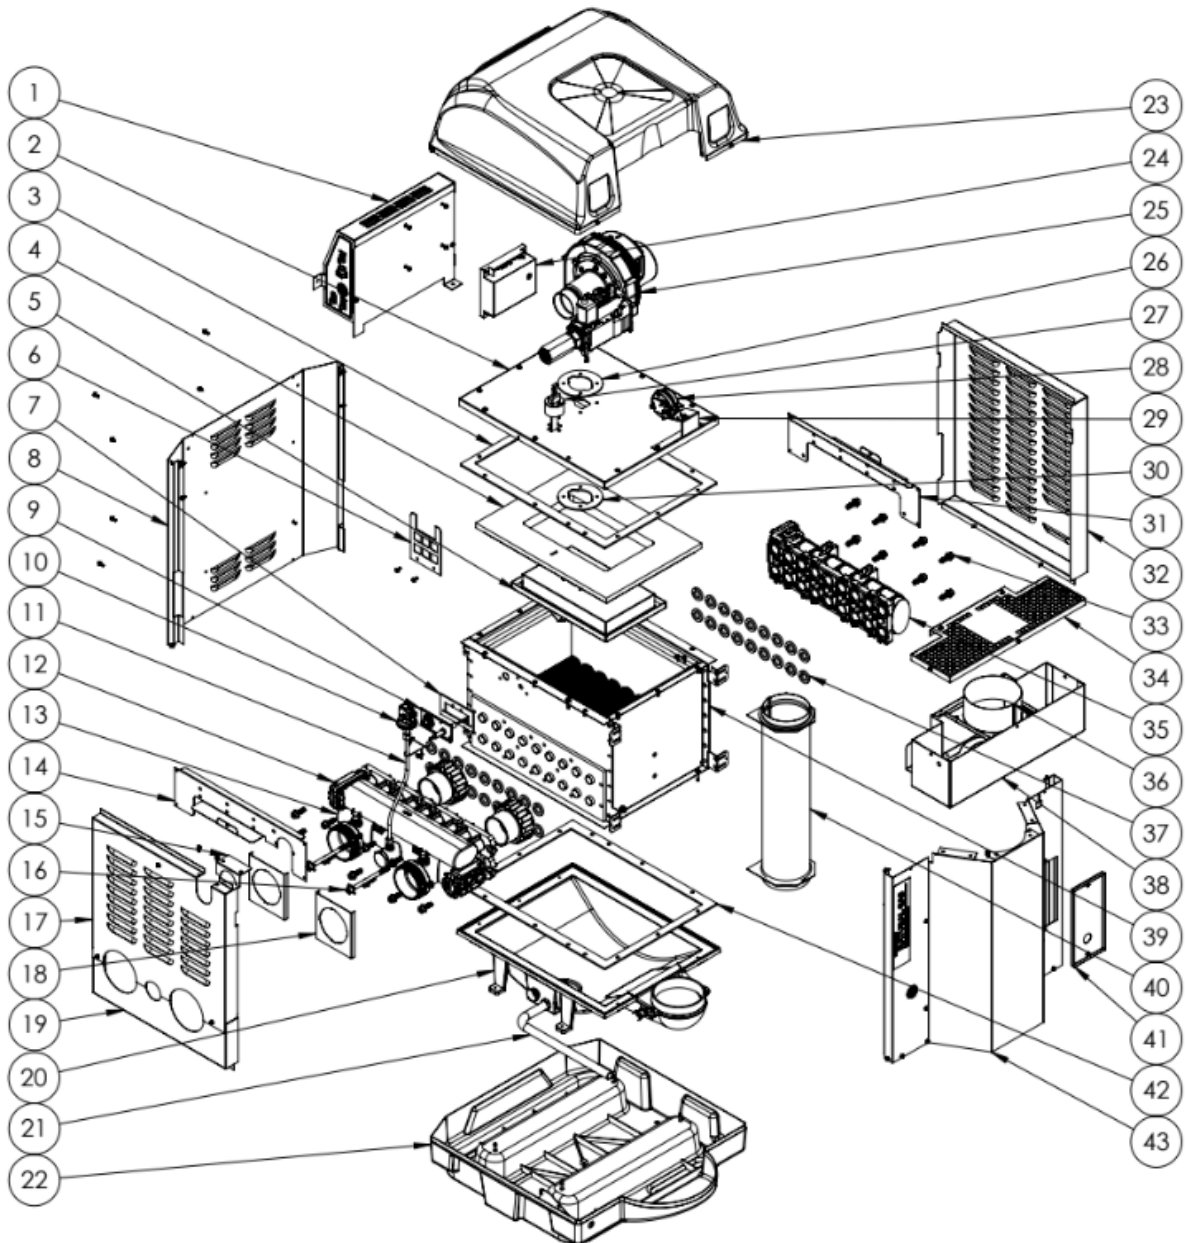

ICI 400 HEATER

sales@astralpool.com.au
www.astralpool.com.au

ITEM No	DESCRIPTION	PART NUMBER	QTY
1	USER PANEL PCB	78166	1
2	FAN PLATE-ALL MODELS	9189430	1
3	FAN GASKET –ALL MODELS	78135	1
3	GASKET- FAN PLATE-ALL MODELS	78135	1
4	FAN PLATE INSULATION-ALL MODELS	1115068	1
5	BURNER-ALL MODELS	78409	1
8	FRONT EXTERNAL PANEL-ALL MODELS	1115114	1
9	FLAME ROD WITH SIGHT GLASS-ALL MODELS	77140	1
10	PRESSURE SWITCH – ALL MODELS	71580	1
11	PRESSURE SWITCH TUBE-ALL MODELS	1115124	1
12	CROSS OVER RETURN HEADER	SP21411	1
13	IN/OUT HEATER-ALL MODELS	SP20410	1
14	WATER SHIELD-ALL MODELS	1115120	1
15	GAS INLET MASKING BRACKET-ALL MODELS	1115119	1
16	BOLT M8 X 112- square washer	71850	2
17	SIDE PANEL-IN/OUT LOWER-ALL MODELS	1115109	1
18	HEADER HOLE FILLER PLATE	918007	2
19	LOWER SIDE PANEL-ALL MODELS	1115118	1
20	ALUMINUM BASE-ALL MODELS	SP78126	1
21	DRAIN HOSE	SP78164	1
22	PLASTIC BASE-ALL MODELS	14600014	1
23	PLASTIC TOP COVER-ALL MODELS	14600016	1
24	IGNITION MODULE –ALL MODELS	781382	1
25	FAN	78132	1
25	WATER SHIELD-ALL MODELS	1114690	1
26	GASKET-FAN TO PLATE	78135	1
27	H.S.I – ALL MODELS	726067	1
28	AIR PRESSURE SWITCH	77139	1
29	AIR PRESSURE MOUNT BRACKET-ALL MODELS	1115129	1
30	FIBER GASKET	78141	1
31	WATER SHIELD LEFT SIDE	1114689	1
32	EXTERNAL PANEL-LEFT SIDE	1115115	1
33	HEADER BOLTS	40152	16
34	FLUE TOP COVER OUTDOOR-ALL MODELS	1115126	1
34	FLUE TOP COVER INDOOR-ALL MODELS	1115600	1
35	RETURN HEADER	71049	1
36	INDOOR FLUE SPIGOT	1115110	1
37	GASKET-TUBE SEALS-BAG OF 9	76121	4
38	FLUE BASE-ALL MODELS	1115103	1
39	HEAT EXCHANGER 400- & INSULATION	SP111552	1
40	FLUE TUBE-ALL MODELS	78808	1
41	REAR ENCLOSURE CRESENT PANEL-ALL MODELS	1115102	1
42	GASKET	15125013	
43	EXTERNAL REAR PANEL-ALL MODELS	1115101	1