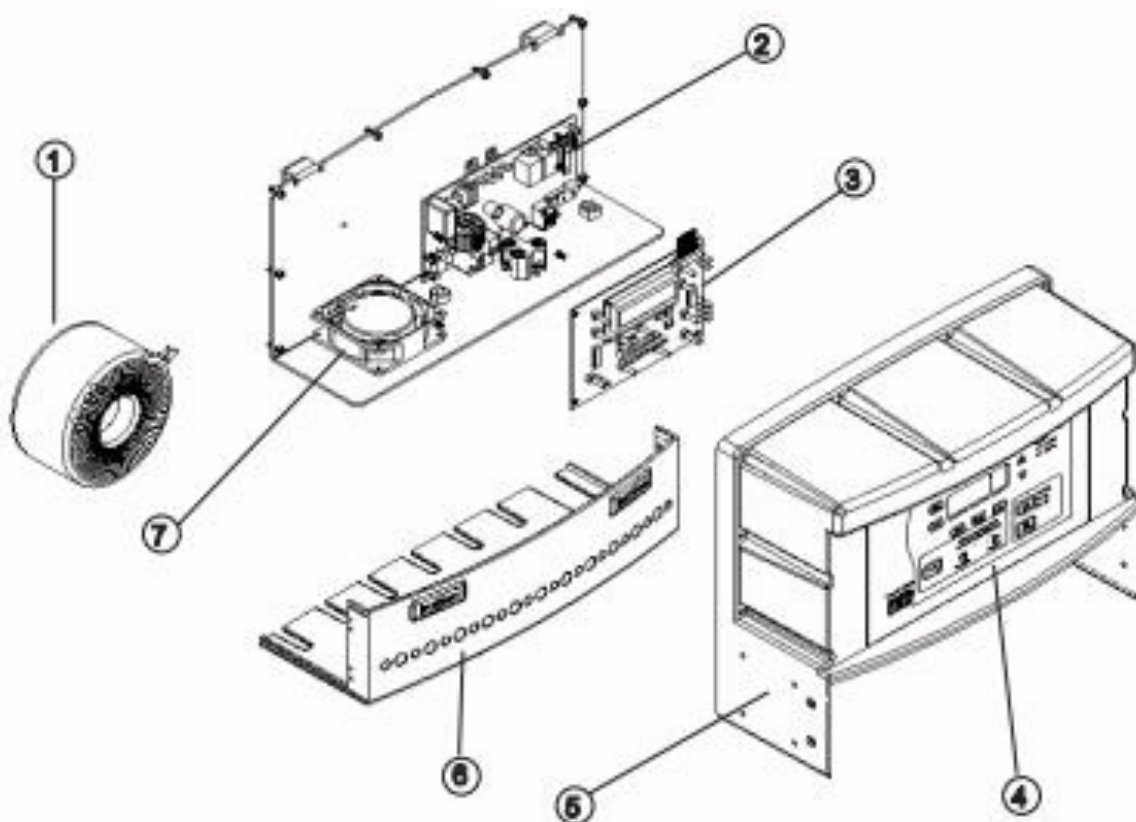

VX CHLORINATOR

sales@astralpool.com.au
www.astralpool.com.au

ITEM No	DESCRIPTION	PART NUMBER	QTY
1	TRANSFORMER 6 & 7 SERIES	70304	1
	TRANSFORMER 9 SERIES	70305	1
1	TRANSFORMER 11 SERIES	70306	1
2	PCB – T MODELS	70382	1
2	PCB – S MODELS	70383	1
3	USER PCB	70298	1
4	FACIA LABEL - T MODELS	LABEL275	1
4	FACIA LABEL - S MODLES	LABEL276	1
5	ENCLOSURE	13990	1
6	REFER TO 13990	13990	1
7	COOLING FAN	76223	1
NOT SHOWN	LABEL 6 SERIES	LABEL278	1

NOT SHOWN	LABEL – 7 SERIES	LABEL279	
NOT SHOWN	LABEL 9 SERIES	LABEL280	
NOT SHOWN	LABEL – 11 SERIES	LABEL281	
NOT SHOWN	ASTRALPOOL LABEL	LABEL260	
NOT SHOWN	POWER CABLE	703001	
NOT SHOWN	PUMP OUTLET PLUG	20032	
NOT SHOWN	CELL POWER CABLE	703002	
NOT SHOWN	COMPONENT BAG	78300	
NOT SHOWN	INSTRUCTION MANUAL	INST245	
NOT SHOWN	WALL MOUNTING PLATE	921008	
NOT SHOWN	BACK UP BATTERY – T MODELS ONLY	70313	
NOT SHOWN	EARTH WIRE	703005	
NOT SHOWN	ACTIVE/NEUTRAL WIES	703007	
NOT SHOWN	POWER CABLE STRAIN RELEIF	20033	
NOT SHOWN	CELL CABLE STRAIN RELEIF	20036	
NOT SHOWN	BACK PLATE	914502	
NOT SHOWN	6 PLATE COMPLETE CELL	20905	
NOT SHOWN	6 PLATE INTERNAL ONLY	20915	
NOT SHOWN	7 PLATE COMPLETE CELL	20906	
NOT SHOWN	7 PLATE INTERNAL CELL	20916	
NOT SHOWN	9 PLATE COMPLETE CELL	20907	
NOT SHOWN	9 PLATE INTERNAL CELL	20917	
NOT SHOWN	11 PLATE COMPLETE CELL	20908	
NOT SHOWN	11 PLATE INTERNAL CELL	20918	