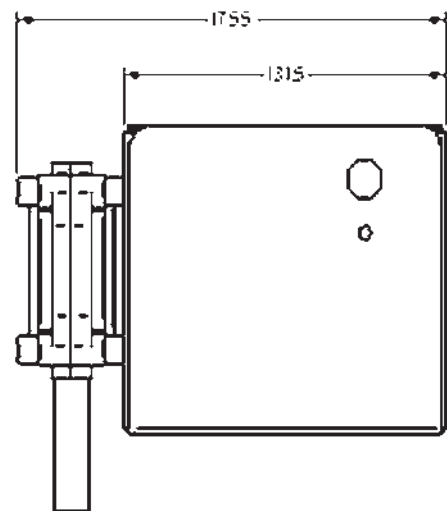

Simple and easy to install the RC-1 is available with various metered pump sizes to handle small spa pools up to commercial or resort sized swimming pools.