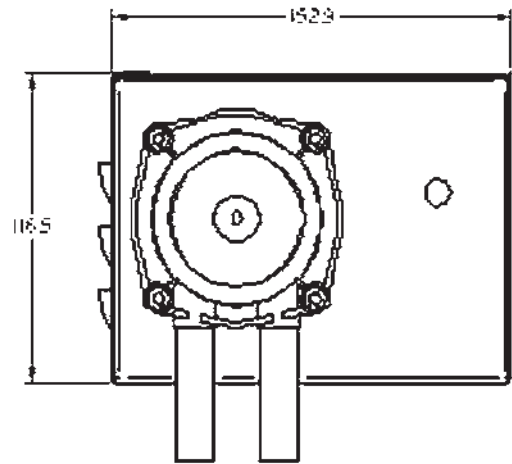

Simple and easy to install the RC-1 is available with various metered pump sizes to handle small spa pools up to commercial or resort sized swimming pools.