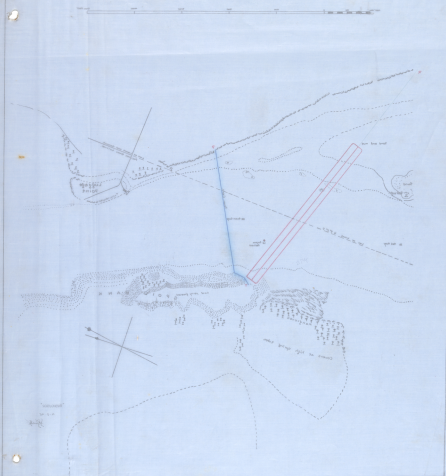

100' scale bar
1:25,000

BRISBANE RIVER

100' scale bar
1:25,000

"Lodge Point"
A.P. 100
1/24/4

100' scale bar
1:25,000

REVISED MAP

1/11/6

1/11/6