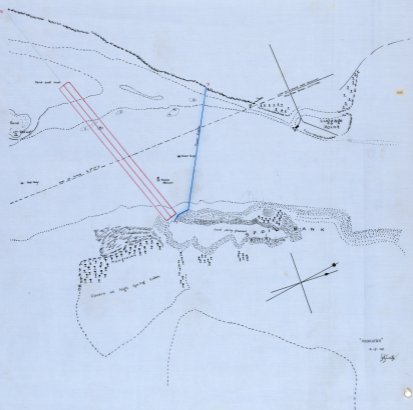

100' scale bar
1:25,000

BRISBANE RIVER

100' scale bar
1:25,000

"Lodge Point"
A.P. 100
1/24/4

100' scale bar
1:25,000

REVISED MAP

1/11/6

1/11/6