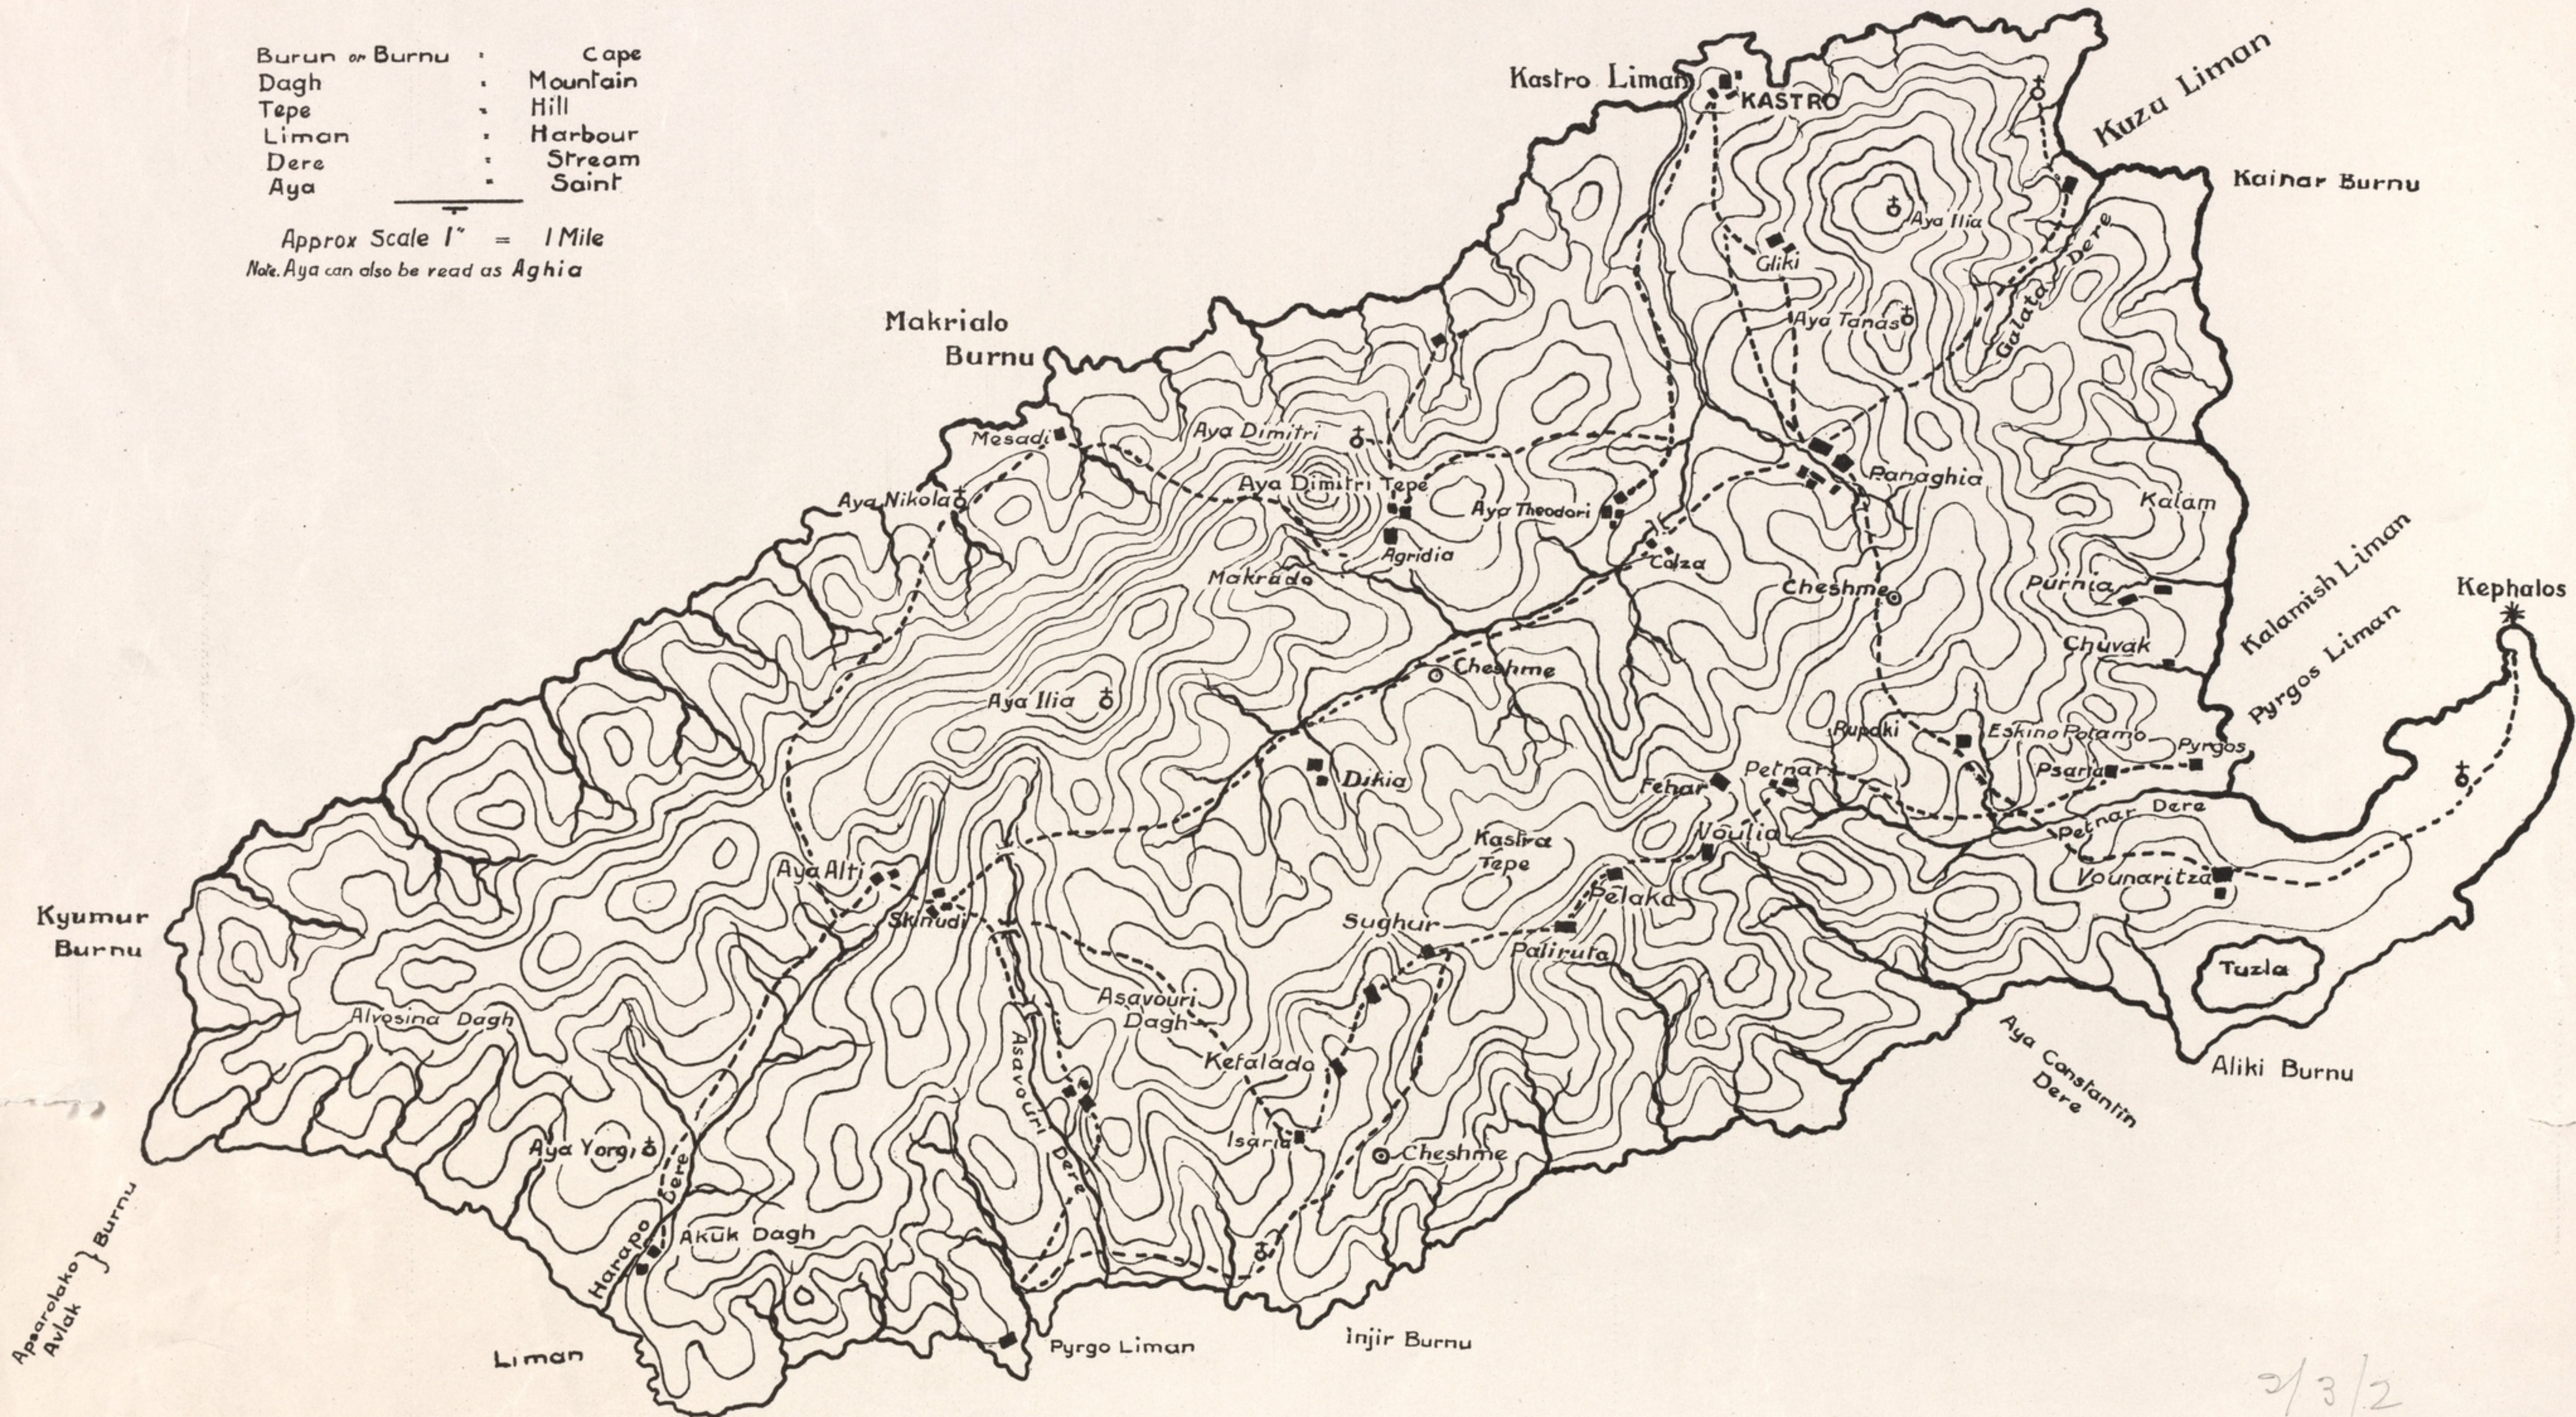

IMBROS ADASSI

- Burun or Burnu : Cape
- Dagh : Mountain
- Tepe : Hill
- Liman : Harbour
- Dere : Stream
- Aya : Saint

Approx Scale 1" = 1 Mile

Note: Aya can also be read as Aghia

2/3/2

Z2020.

Printing Section G.H.Q. M.E.F.