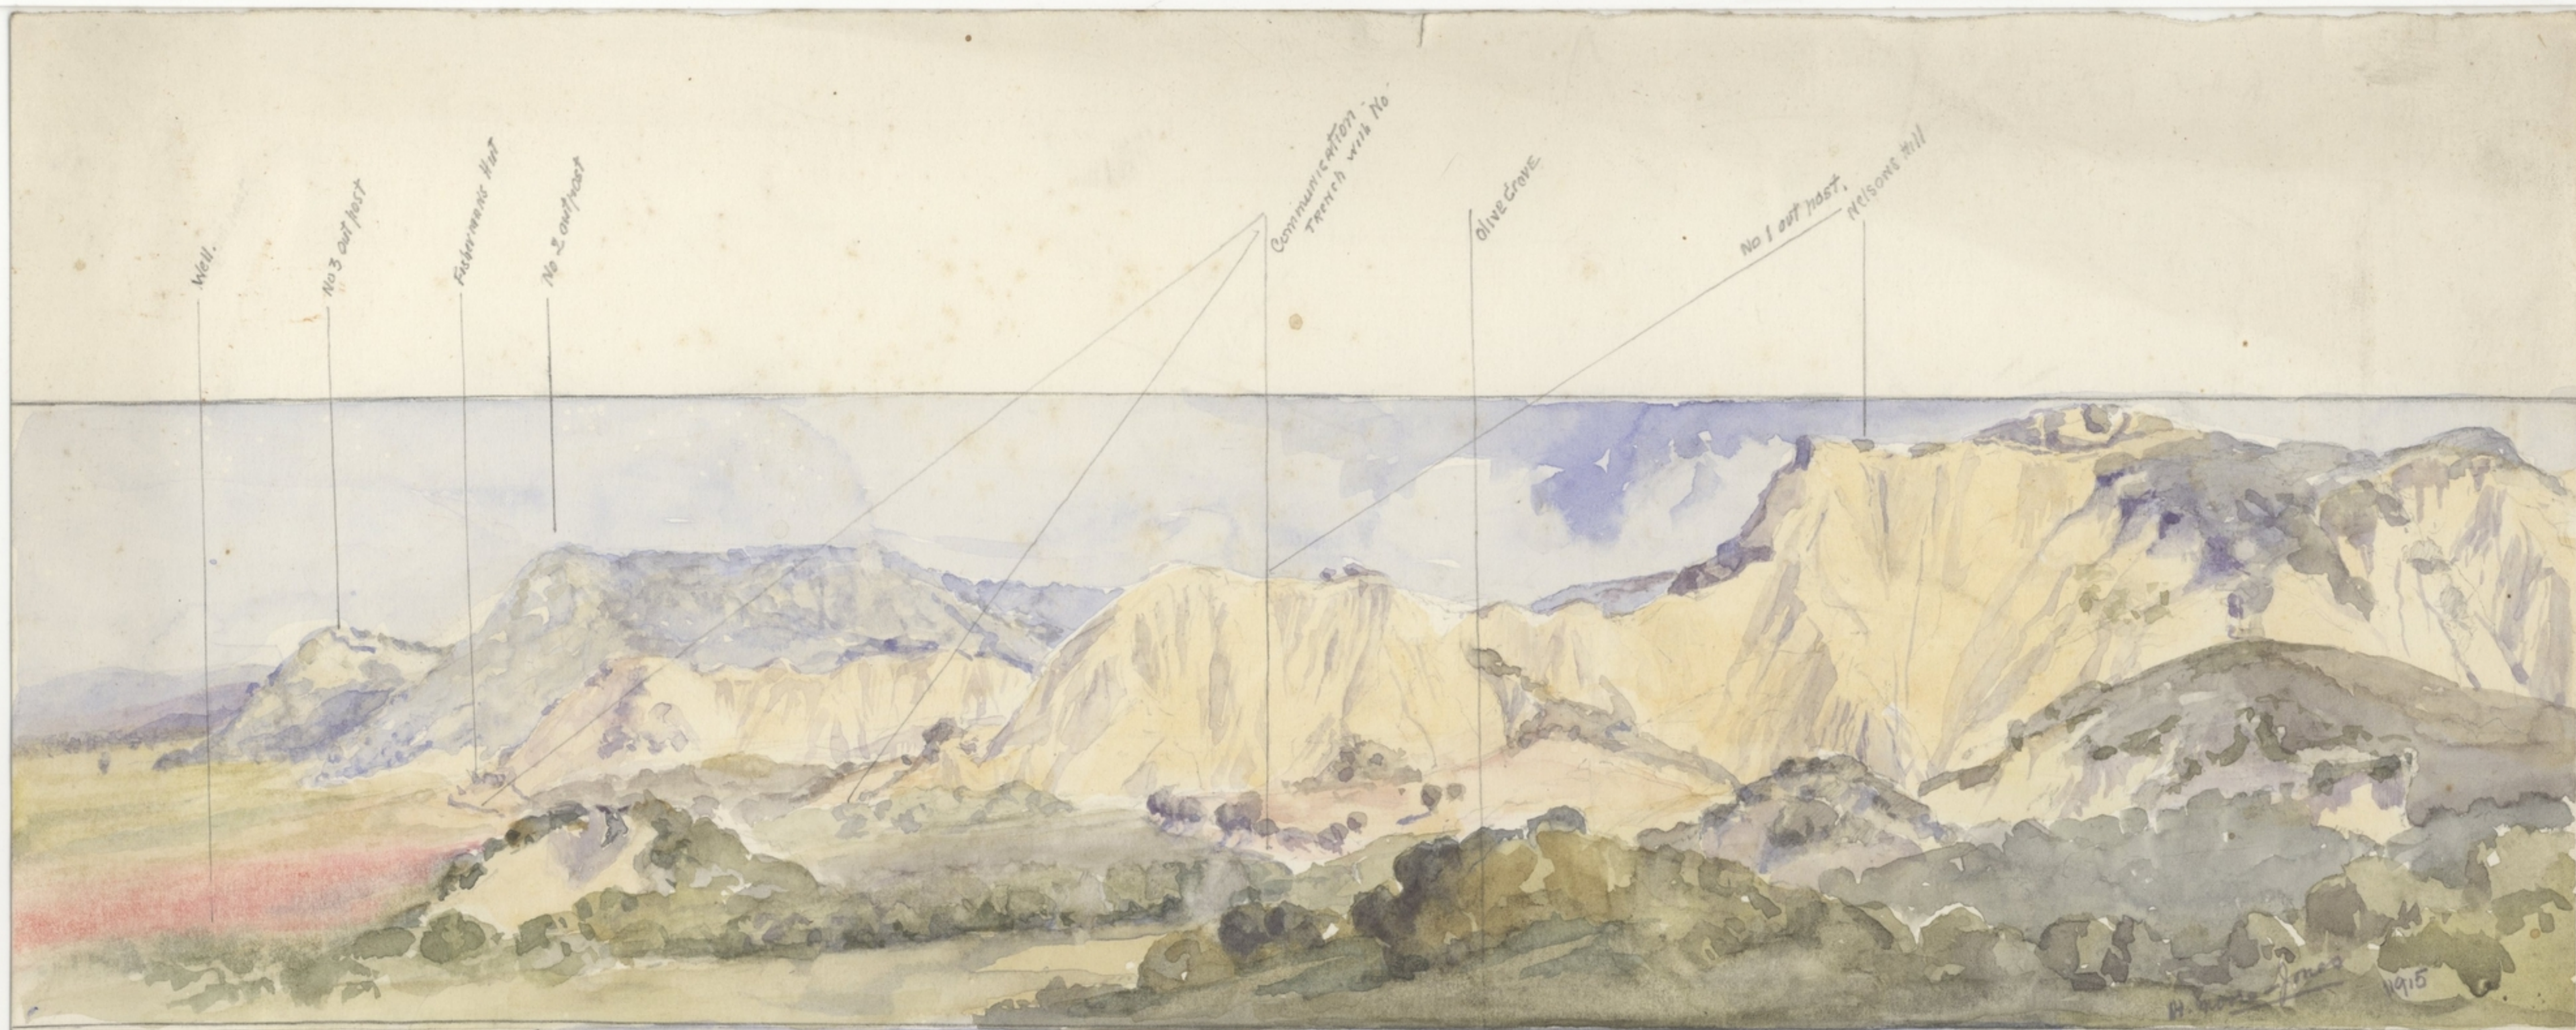

No 2

Anzac Cove from North

Anzac Cove from North.

Steward. The General's Batman. Gen. Birdwood.

Turk
Quinn
Lambert

Sapper H. Moore-Jones. 1915

May 27th 1915.
From Trenches (Major Sykes) inner line. N.W.
Looking to & over Plucces Platou.

ARTIST. WAR MEMORIAL. AUSTRALIAN WAR MEMORIAL BOARD
DEC 22 1915

Sketch showing
Turk. Position From No. 2 Outpost

H. M. J.

Trench

No. 1. Old Post.

Turk. Trenches

our. Extreme Left Trenches.

Fisherman's Hut

Walkers Trenches

Entrance. Walkers Trenches

Walkers Ridge

Cathedral Rock

Stephen H. Morris - Jan

Roof of General's Quarters.

Looking up Head Quarter Gully, Anzac Cove, from the pier.

X General Birdwood outside his dugout - 40 Q's Anzac Cove.