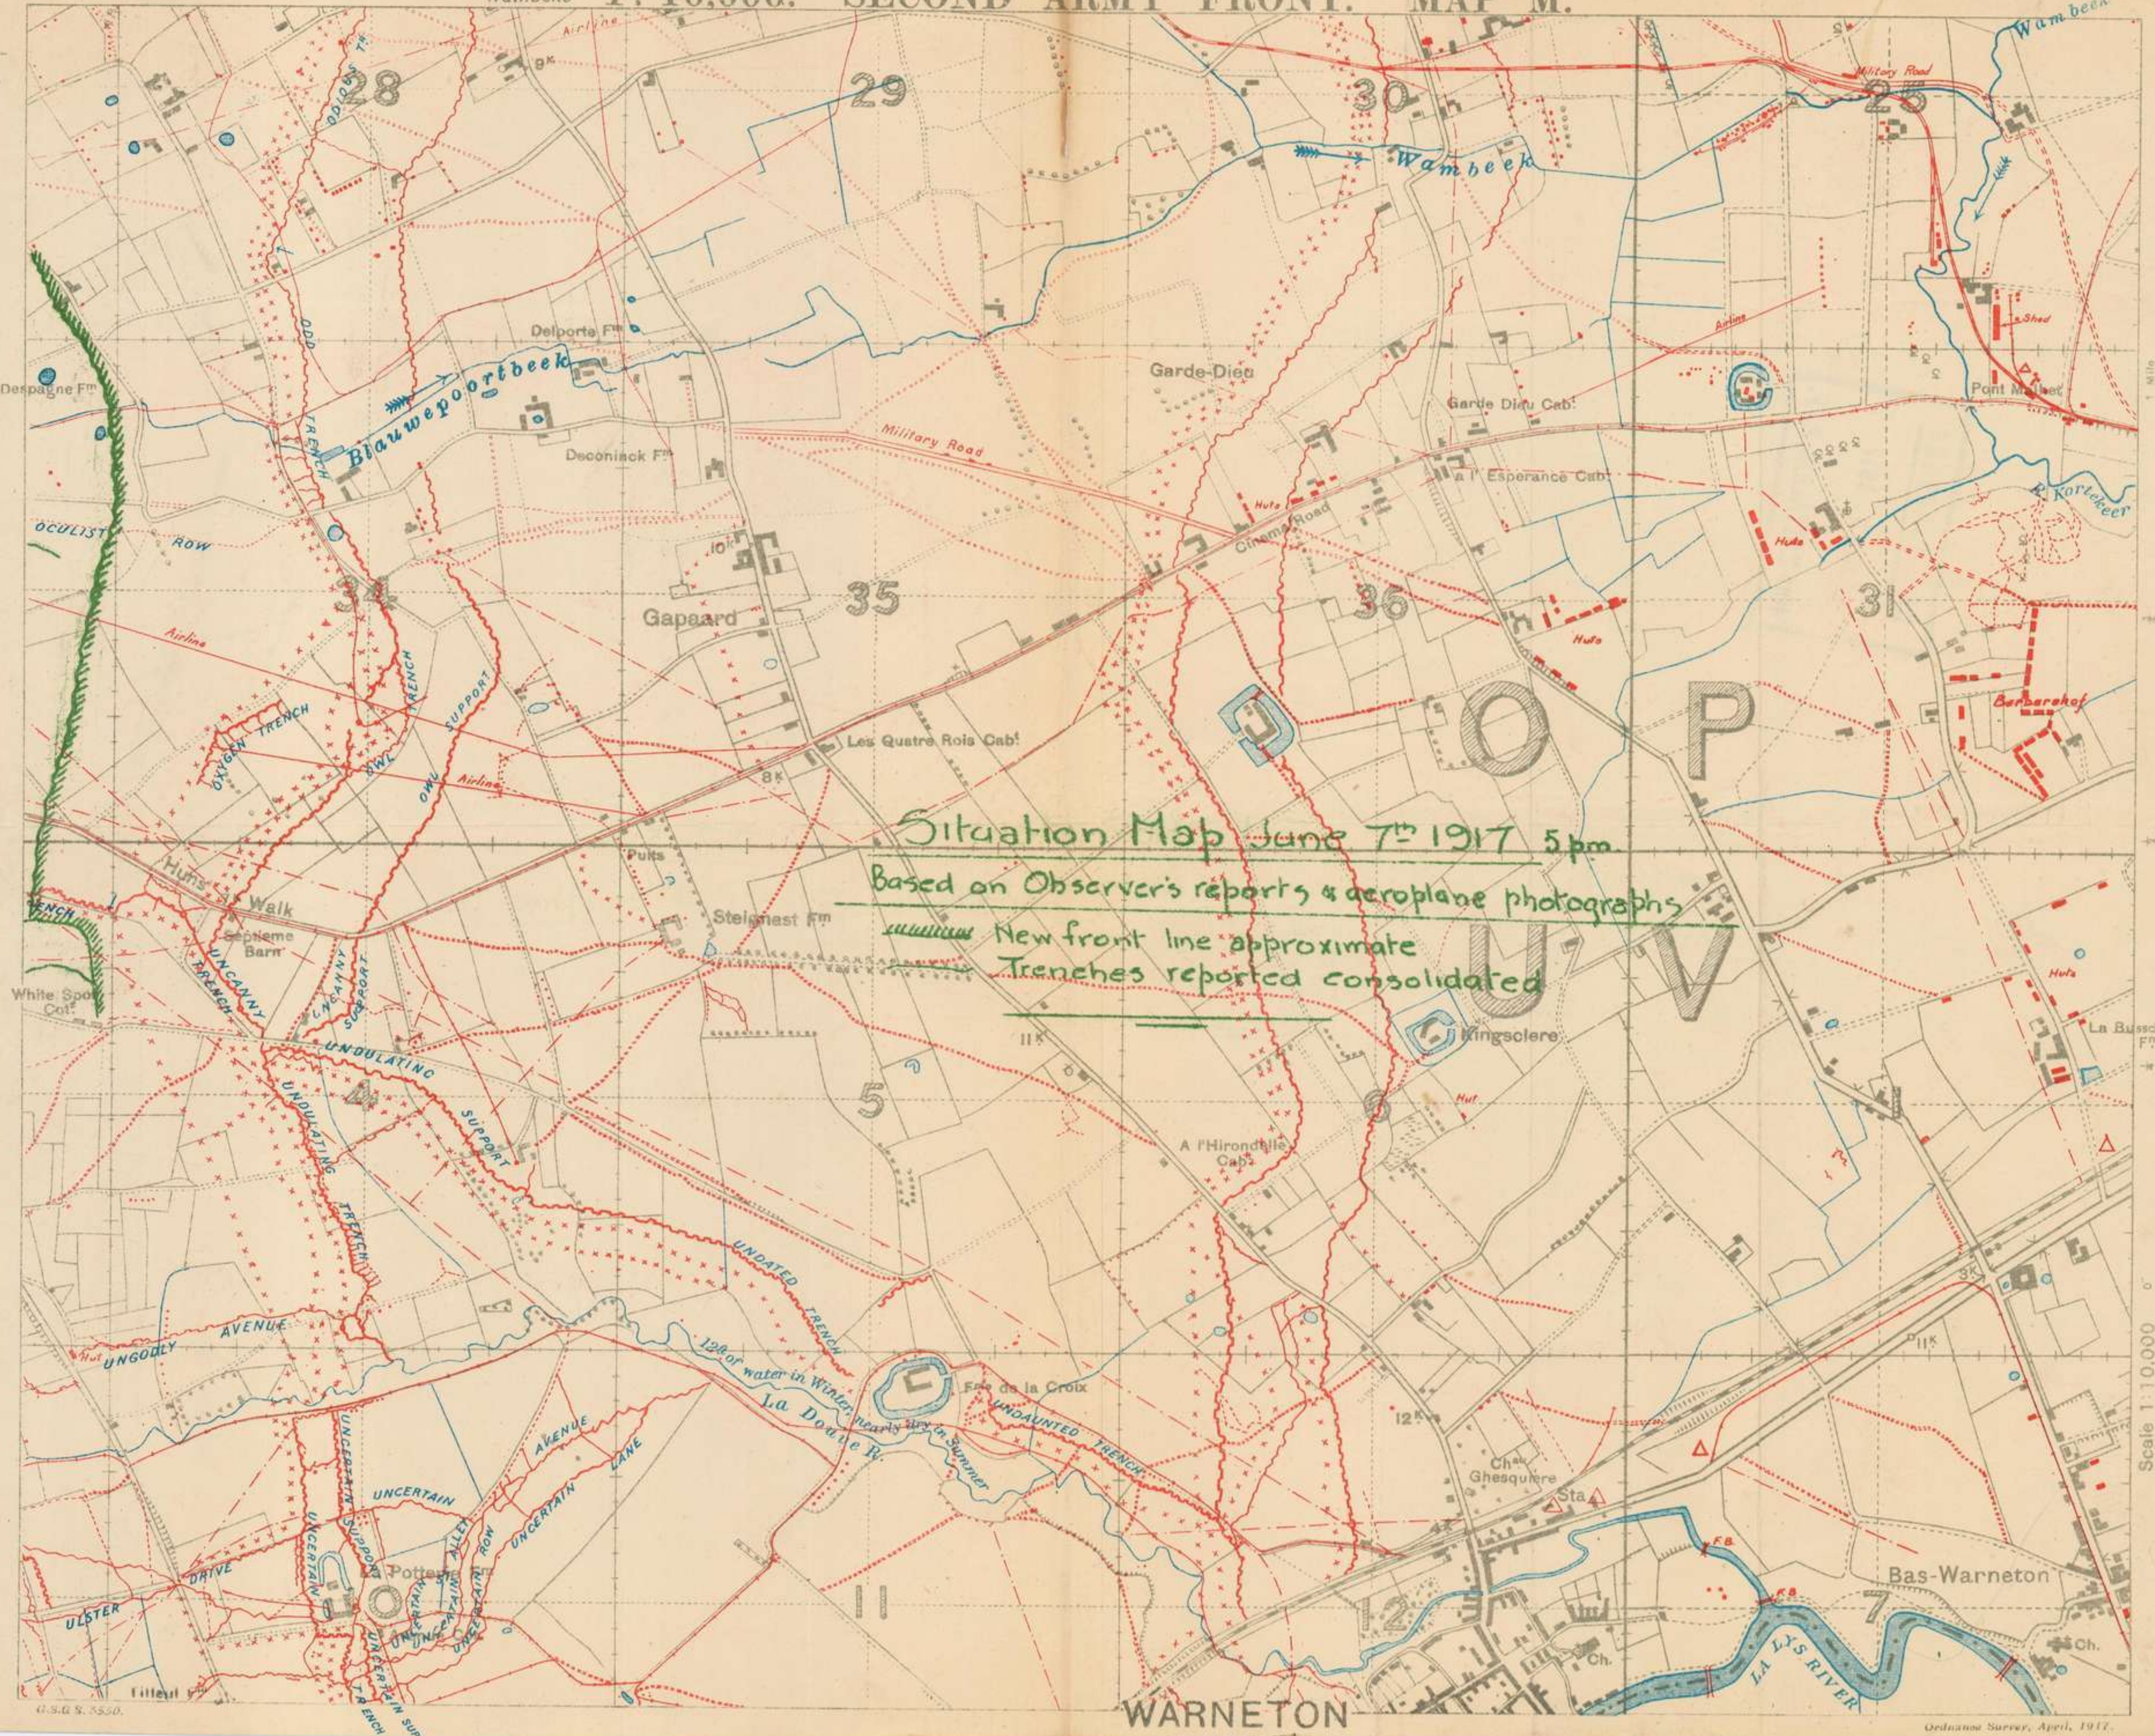

Wambeke 1:10,000. SECOND ARMY FRONT. MAP M.

Situation Map June 7th 1917 5pm
Based on Observer's reports & aeroplane photographs
New front line approximate
Trenches reported consolidated

Scale 1:10,000
Yards 0 100 500 1000 1500 1700
Miles 0 1

G.S.G.S. 5550.

Ordnance Survey, April, 1917.