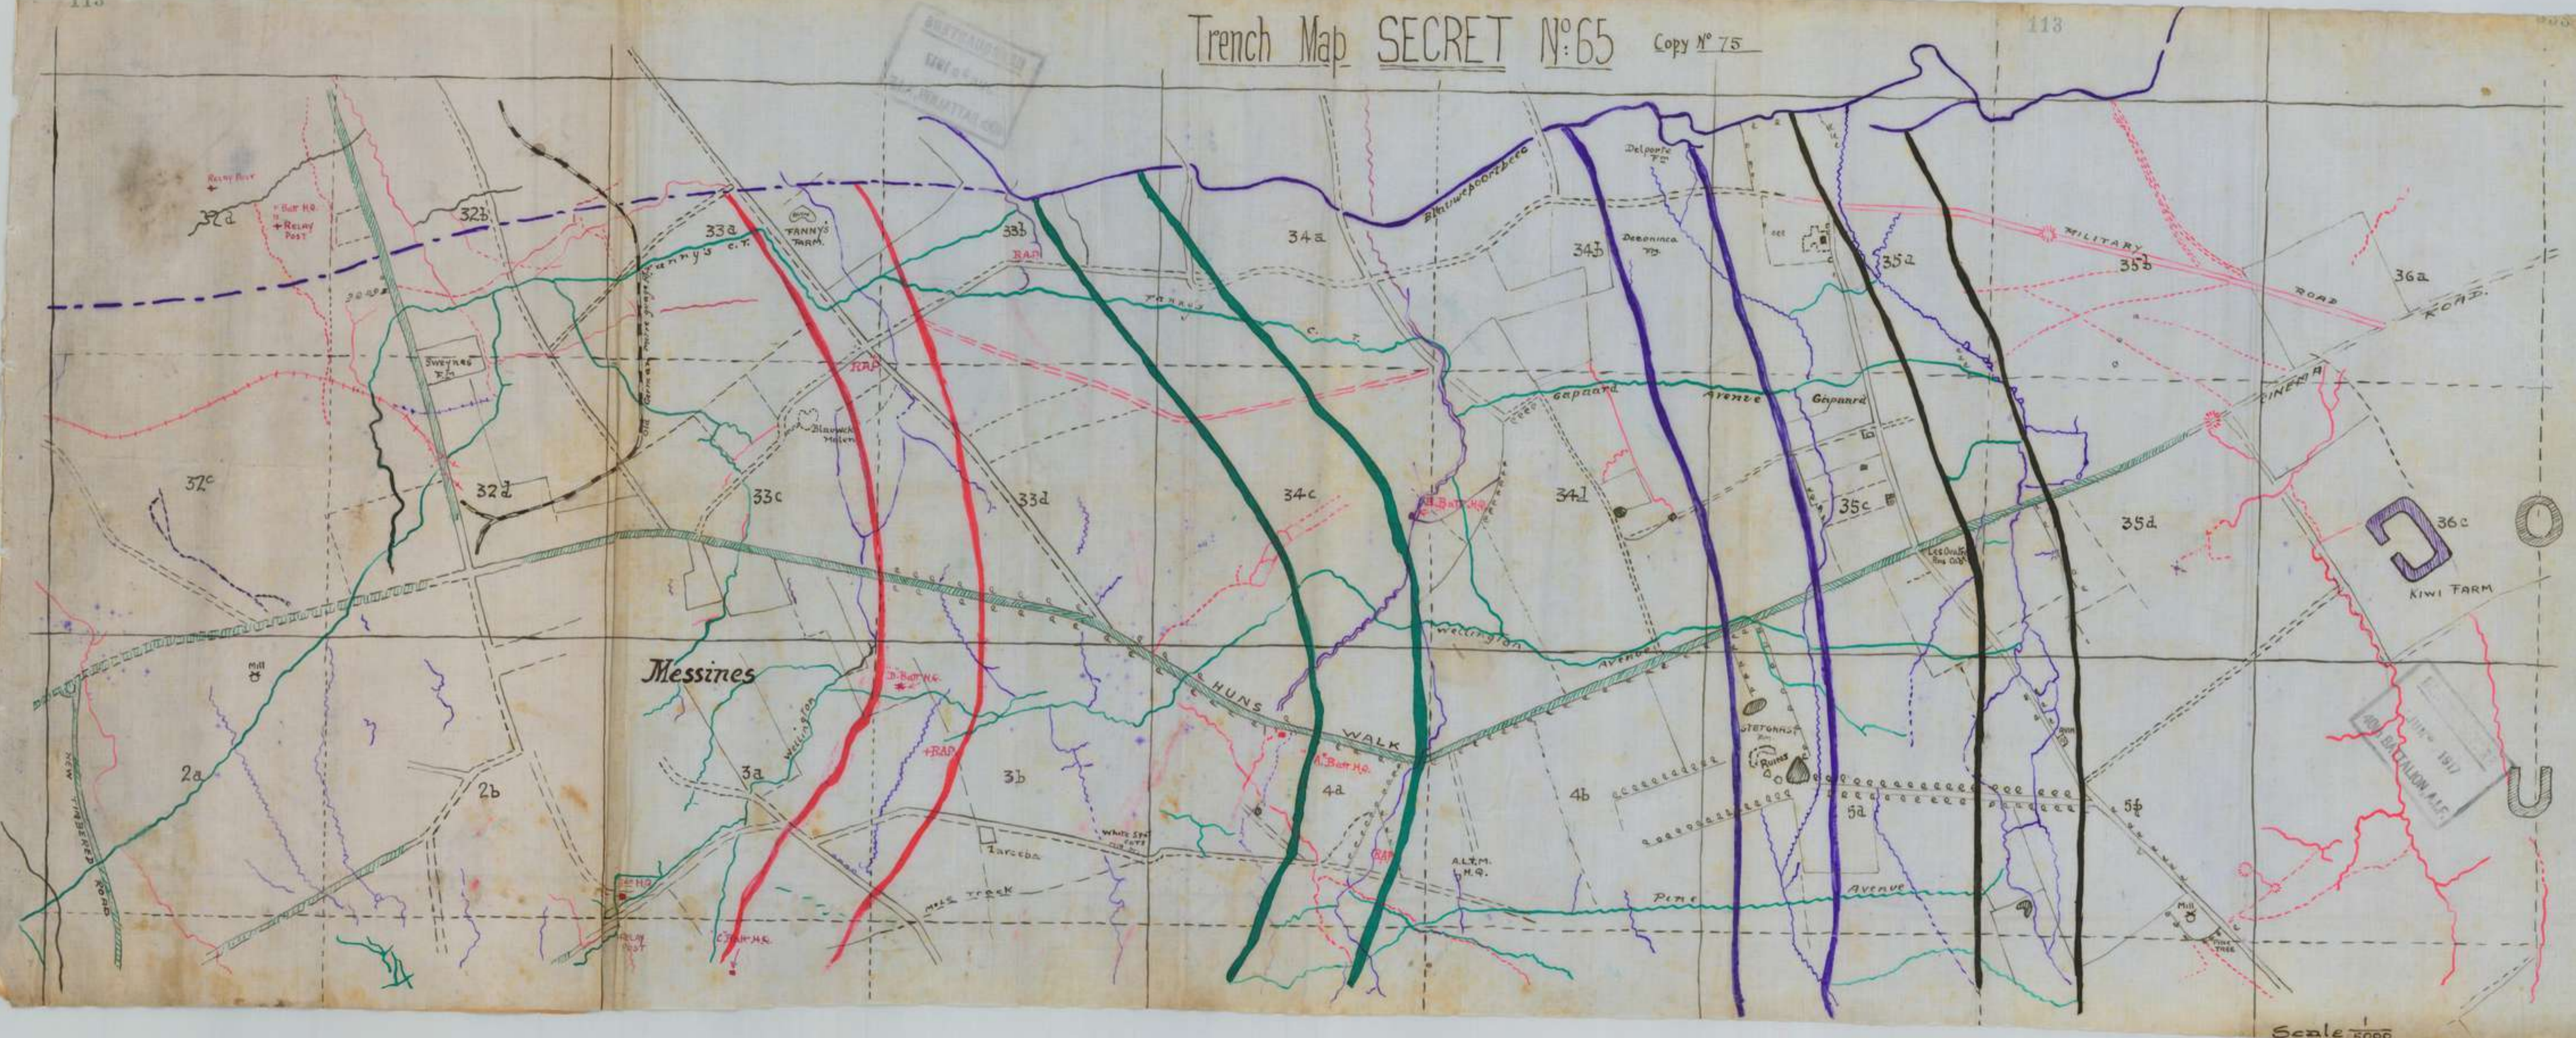

Trench Map SECRET N°65 Copy N°75

110

113

Scale 1/5000