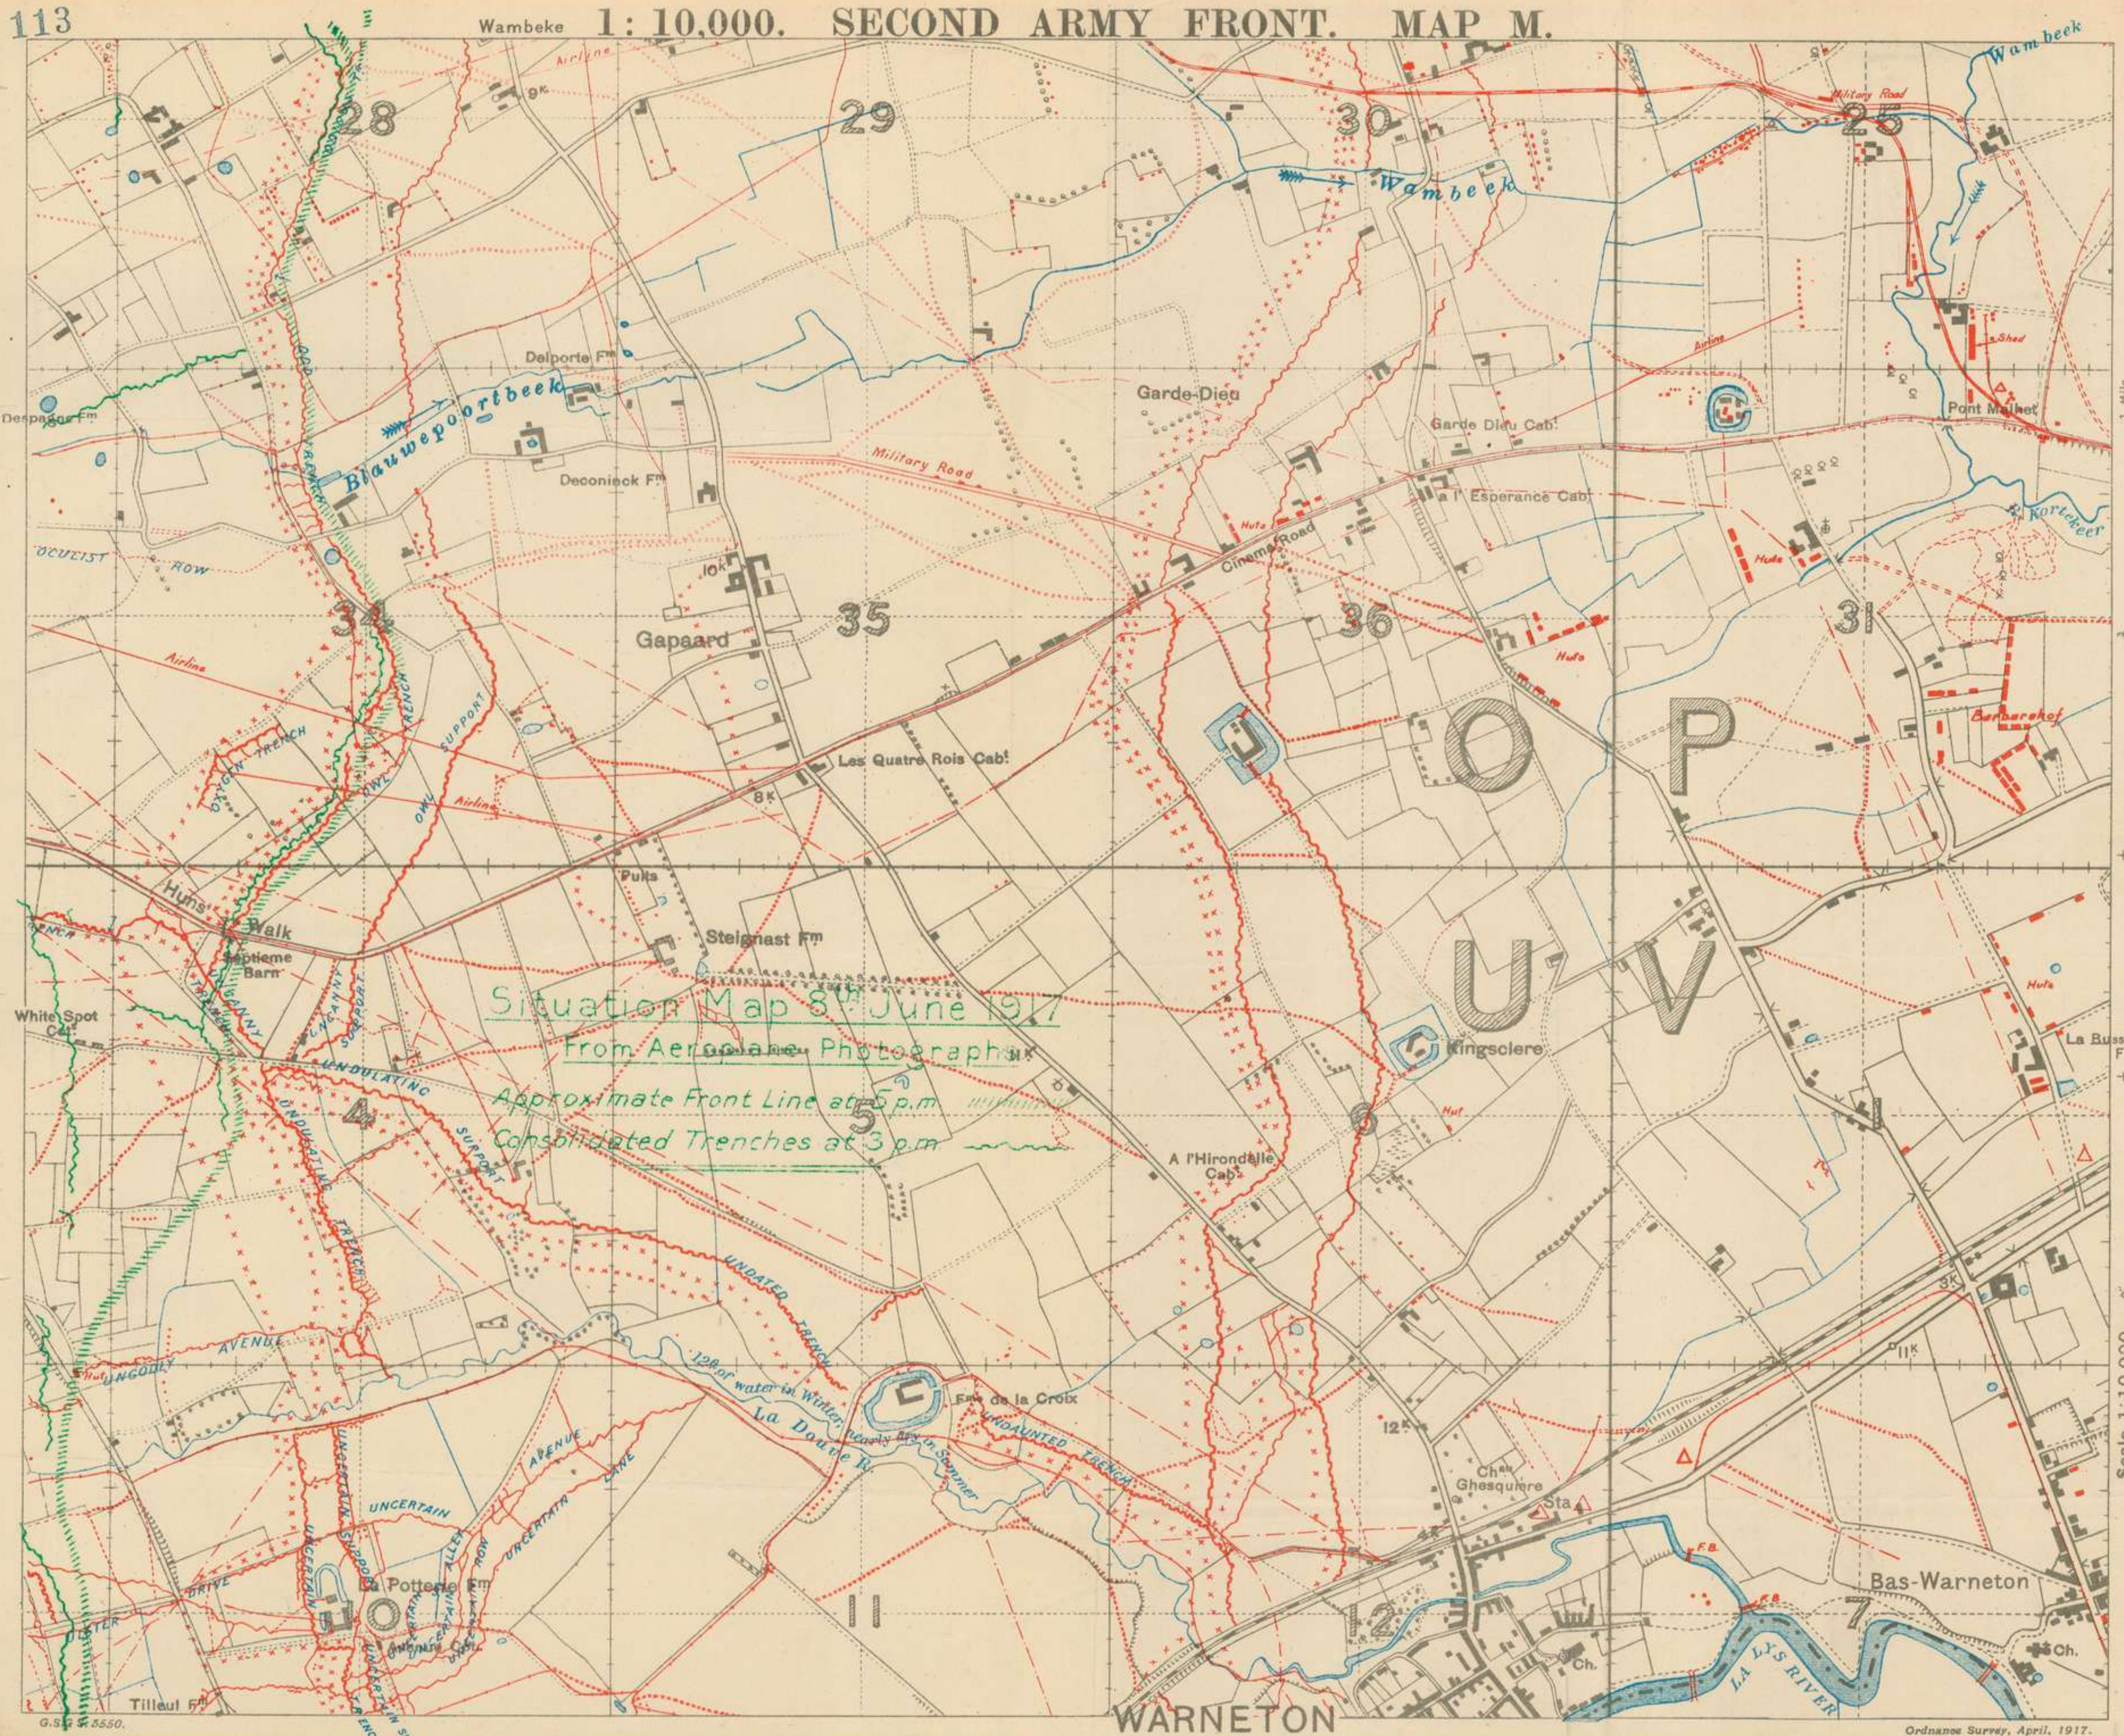

340

Handwritten notes in green ink: 'on line a' and 'atated Tre'.

340

a.s.g. s. 3549.

Ordnance Survey, April, 1917.

113

HEADQUARTERS
JUN 3 1917
40th BATTALION, A.I.F.

Situation Map 8th June 1917
 From Aeroplane Photographs
 Approximate Front Line at 5 p.m.
 Consolidated Trenches at 3 p.m.