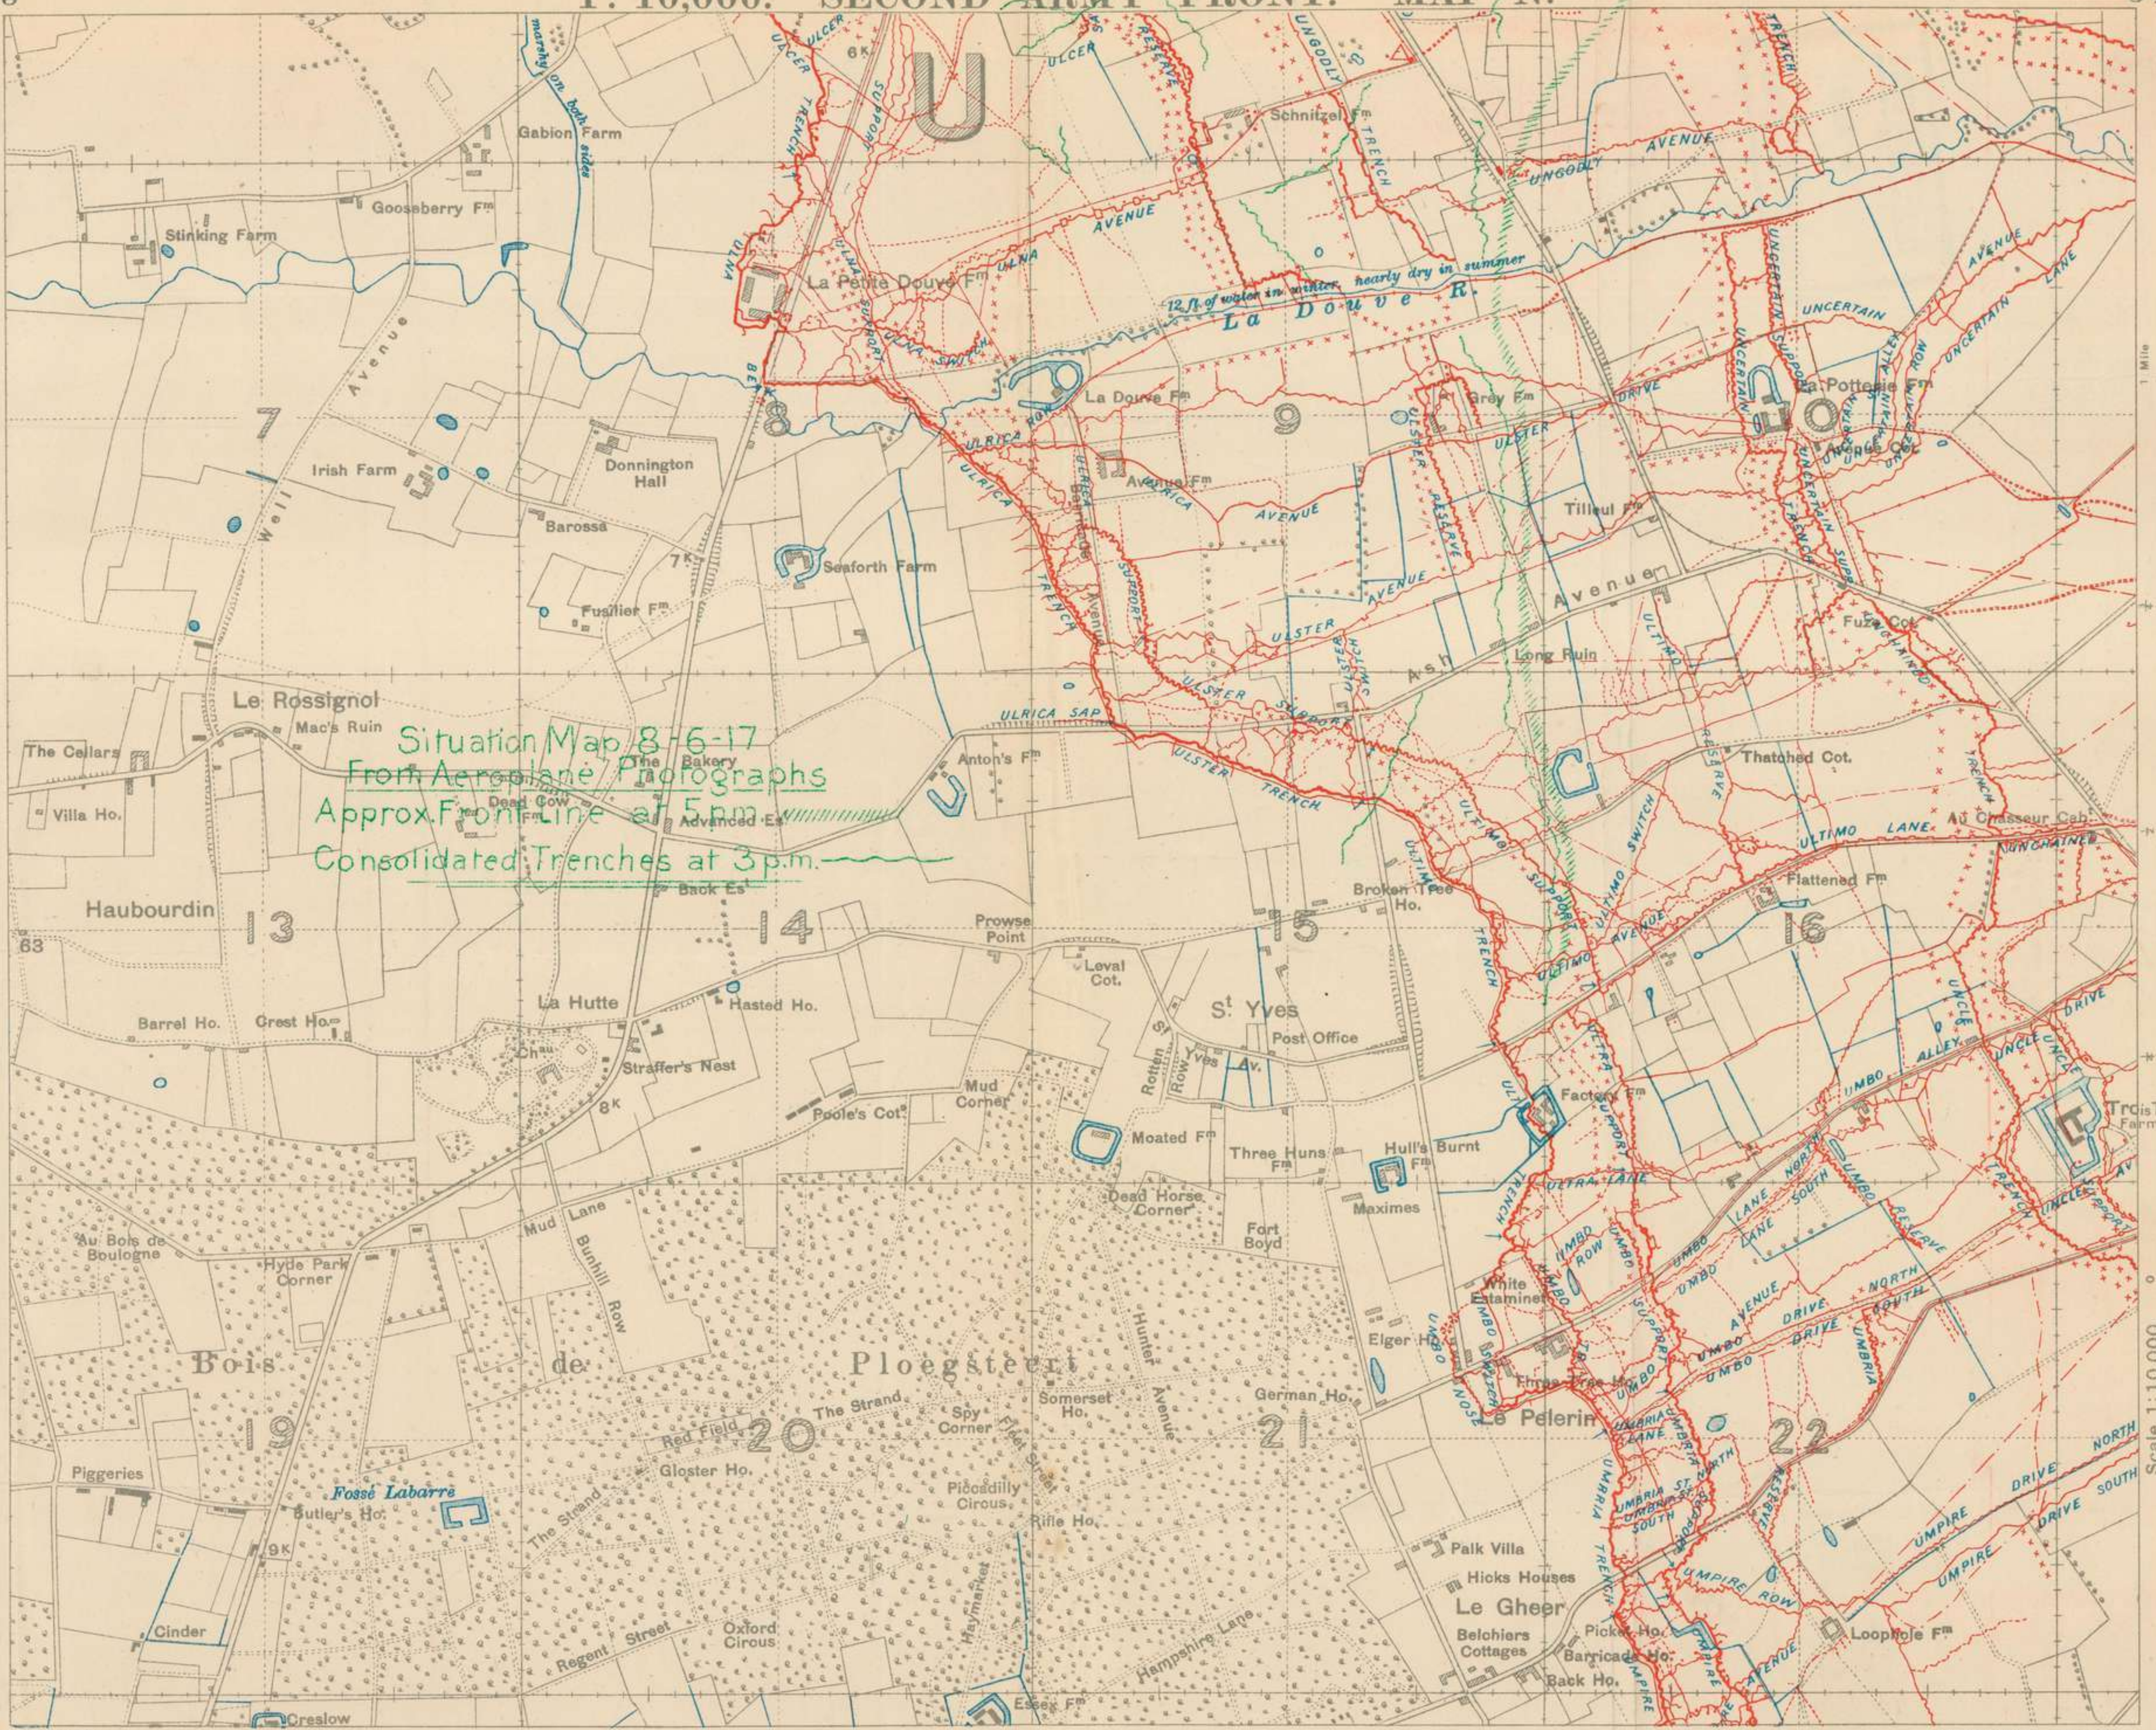

Situation Map 8-6-17
From Aeroplane Photographs
Approx. Front Line at 5 p.m.
Consolidated Trenches at 3 p.m.

1 Mile
1700 Yards
1500
1000
500
0
0
100
Scale 1:10,000