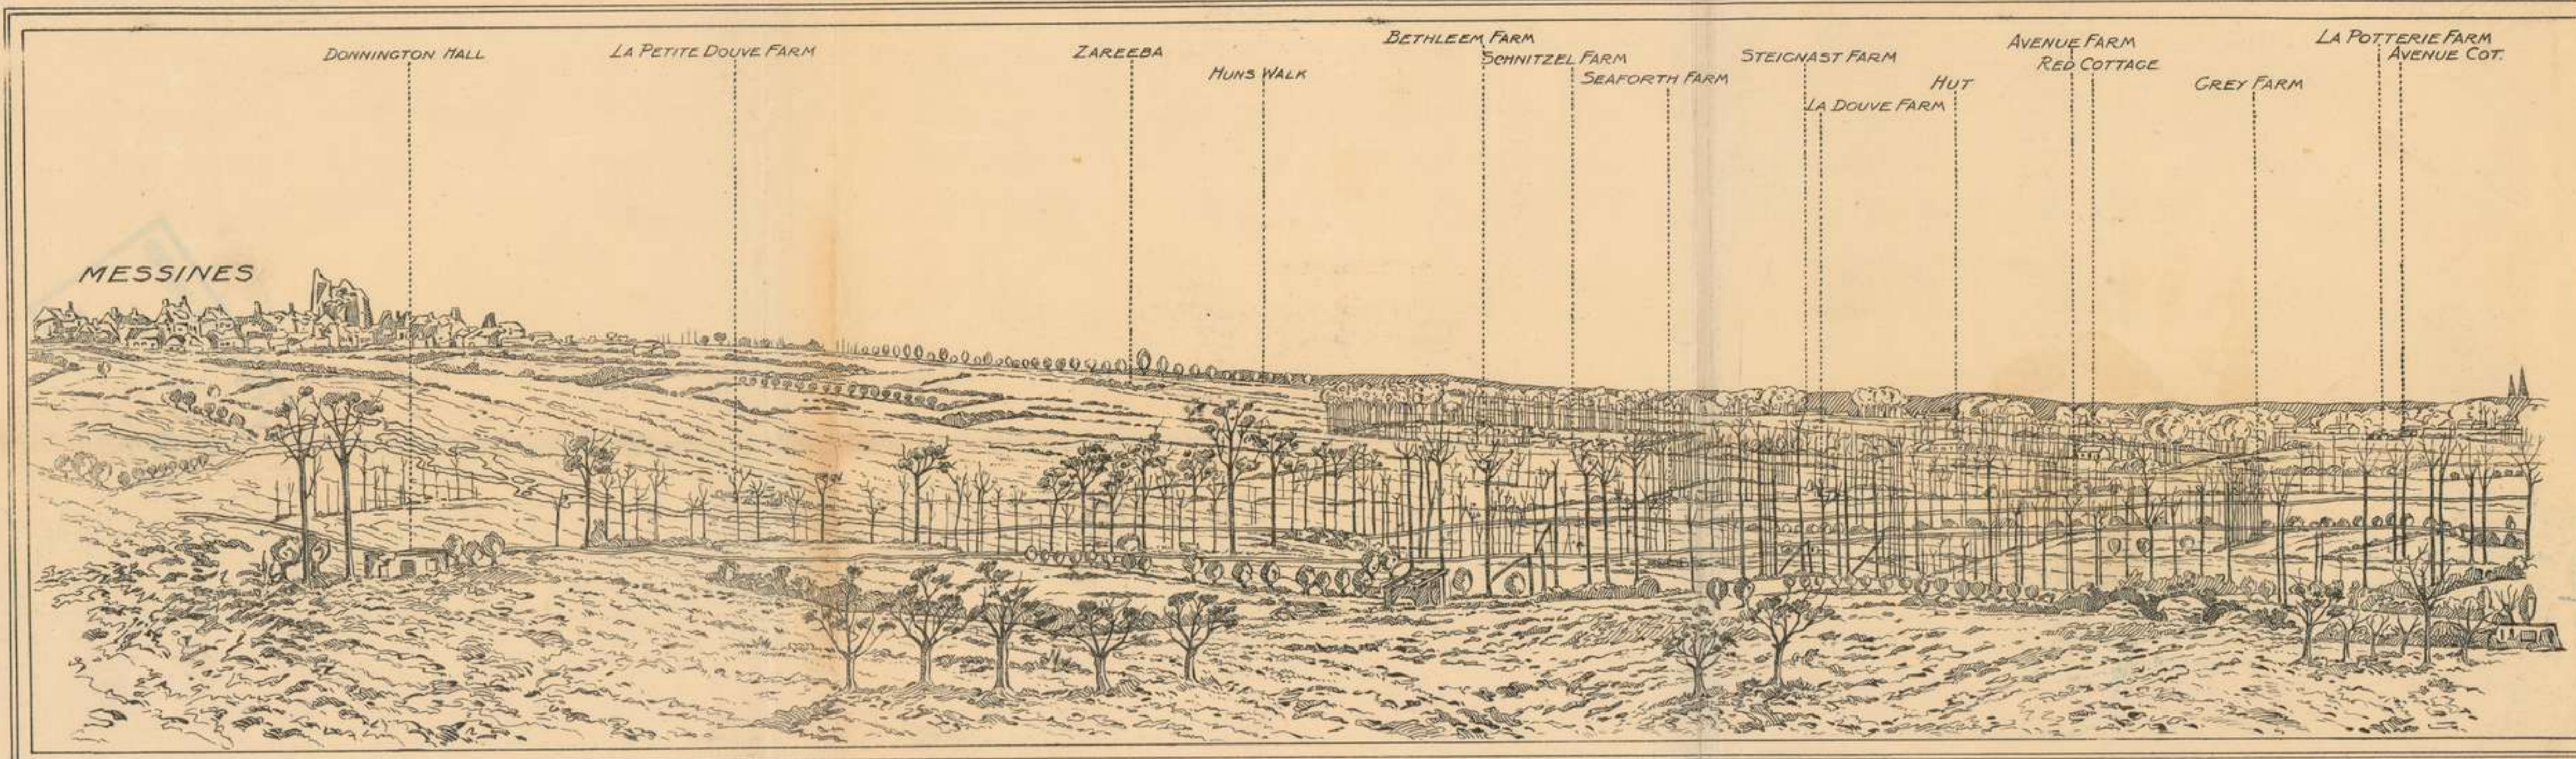

Scale 1:2500

Reference Sheet 58 S.W. A
U 8

HEADQUARTERS
10th BATTALION, A.I.F.
JUN 9 1917

2nd F.S. Co. 1952. 29-4-17.

BRITISH FRONT LINE TRENCH

GERMAN WIRE OUTSIDE FRONT LINE TRENCH

PANORAMA SKETCHED FROM
 SECTOR FACTORY FARM to ME
 — CO-ORD of O.P. U13.b 30.20. and vicinity