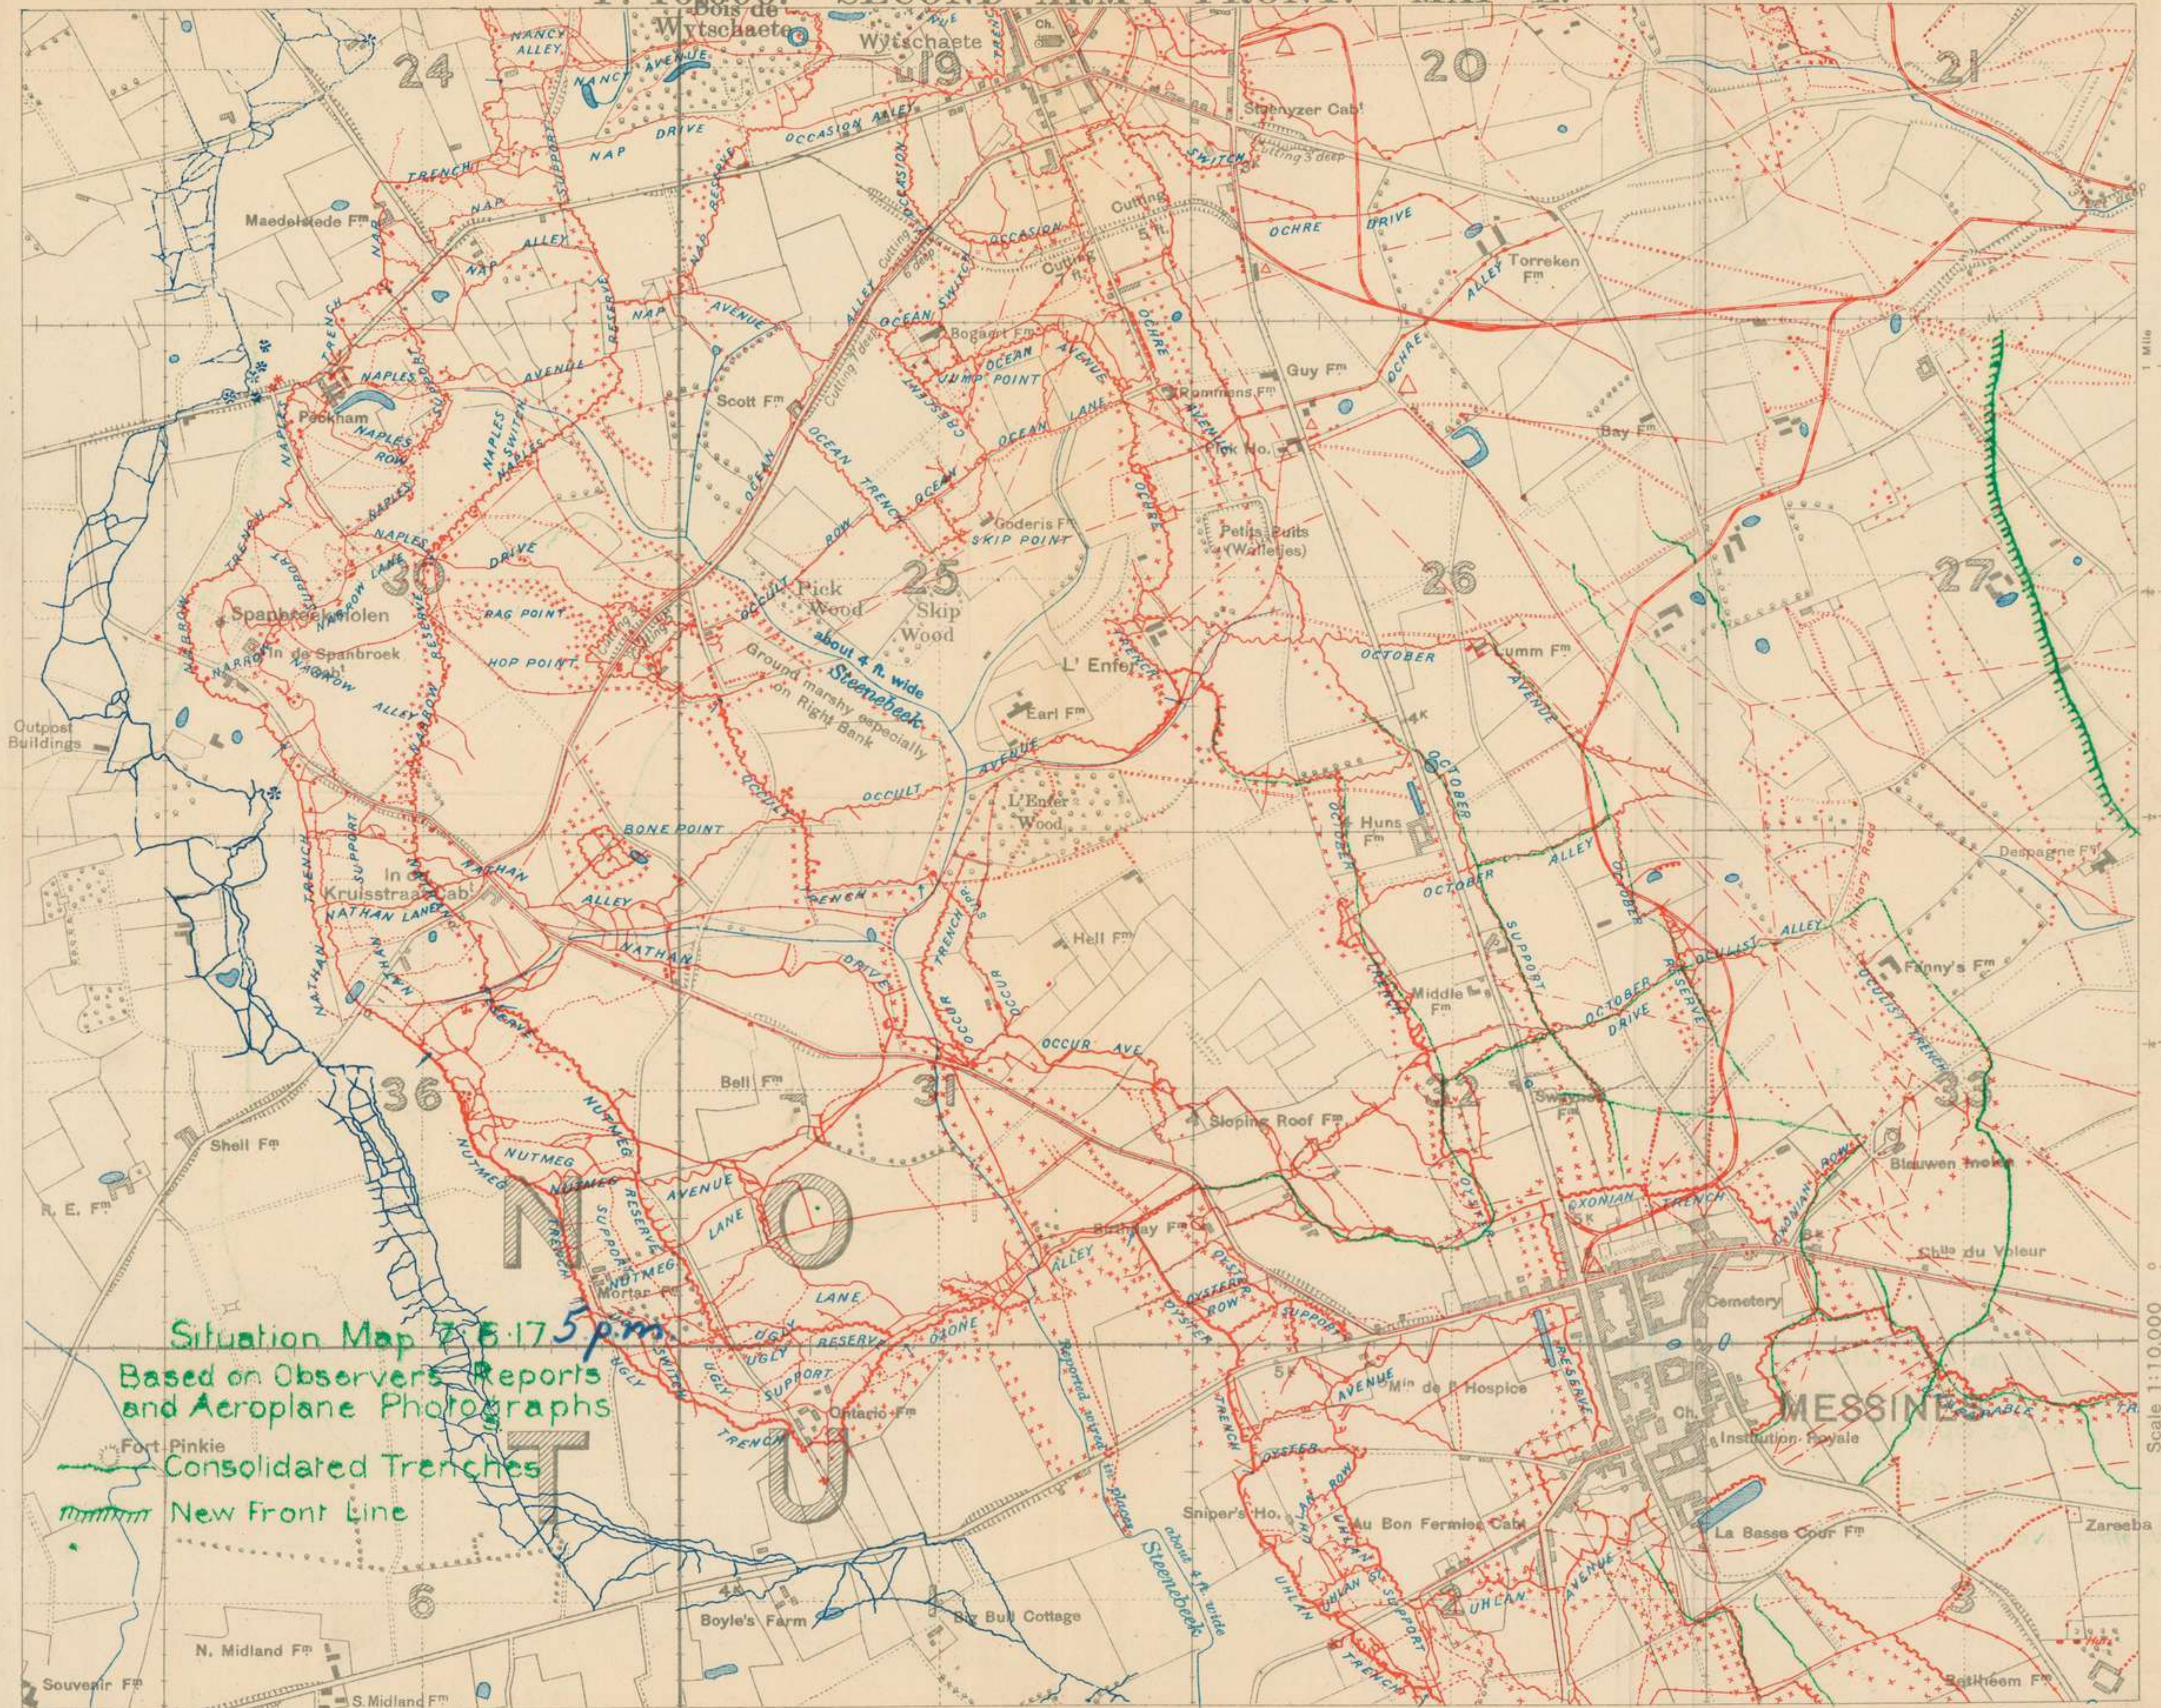

1: 10,000. SECOND ARMY FRONT. MAP L.