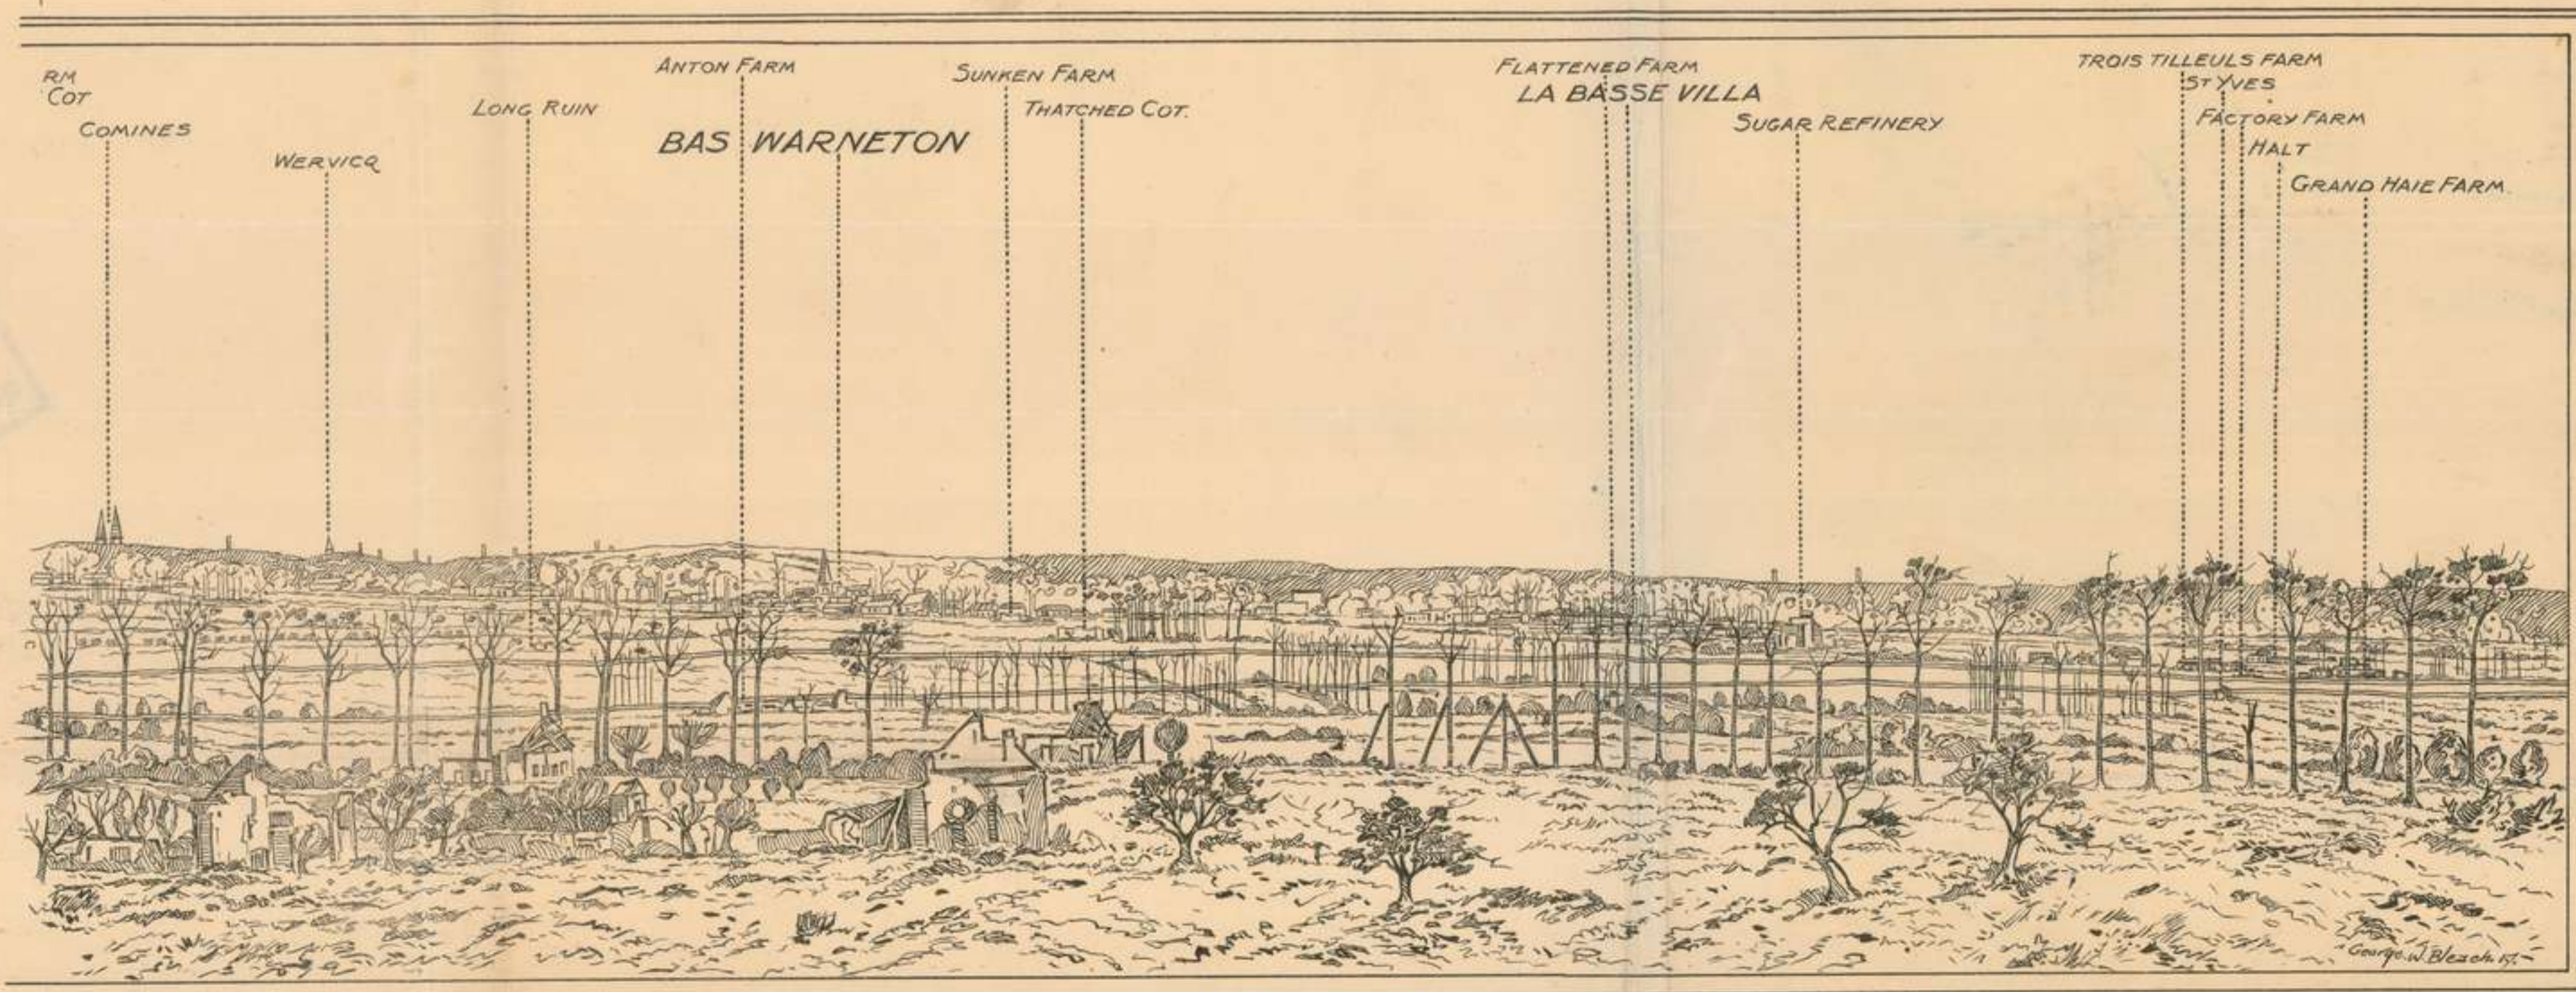

Scale 1:2500

Reference Sheet 58 S.W. A
U 8

HEADQUARTERS
10th BATTALION, A.I.F.
JUN 9 1917

2nd F.S. Co. 1952. 29-4-17.

BRITISH FRONT LINE TRENCH

GERMAN WIRE OUTSIDE FRONT LINE TRENCH

PANORAMA SKETCHED FROM
 SECTOR FACTORY FARM to ME
 — CO-ORD of O.P. U13.b 30.20. and vicinity