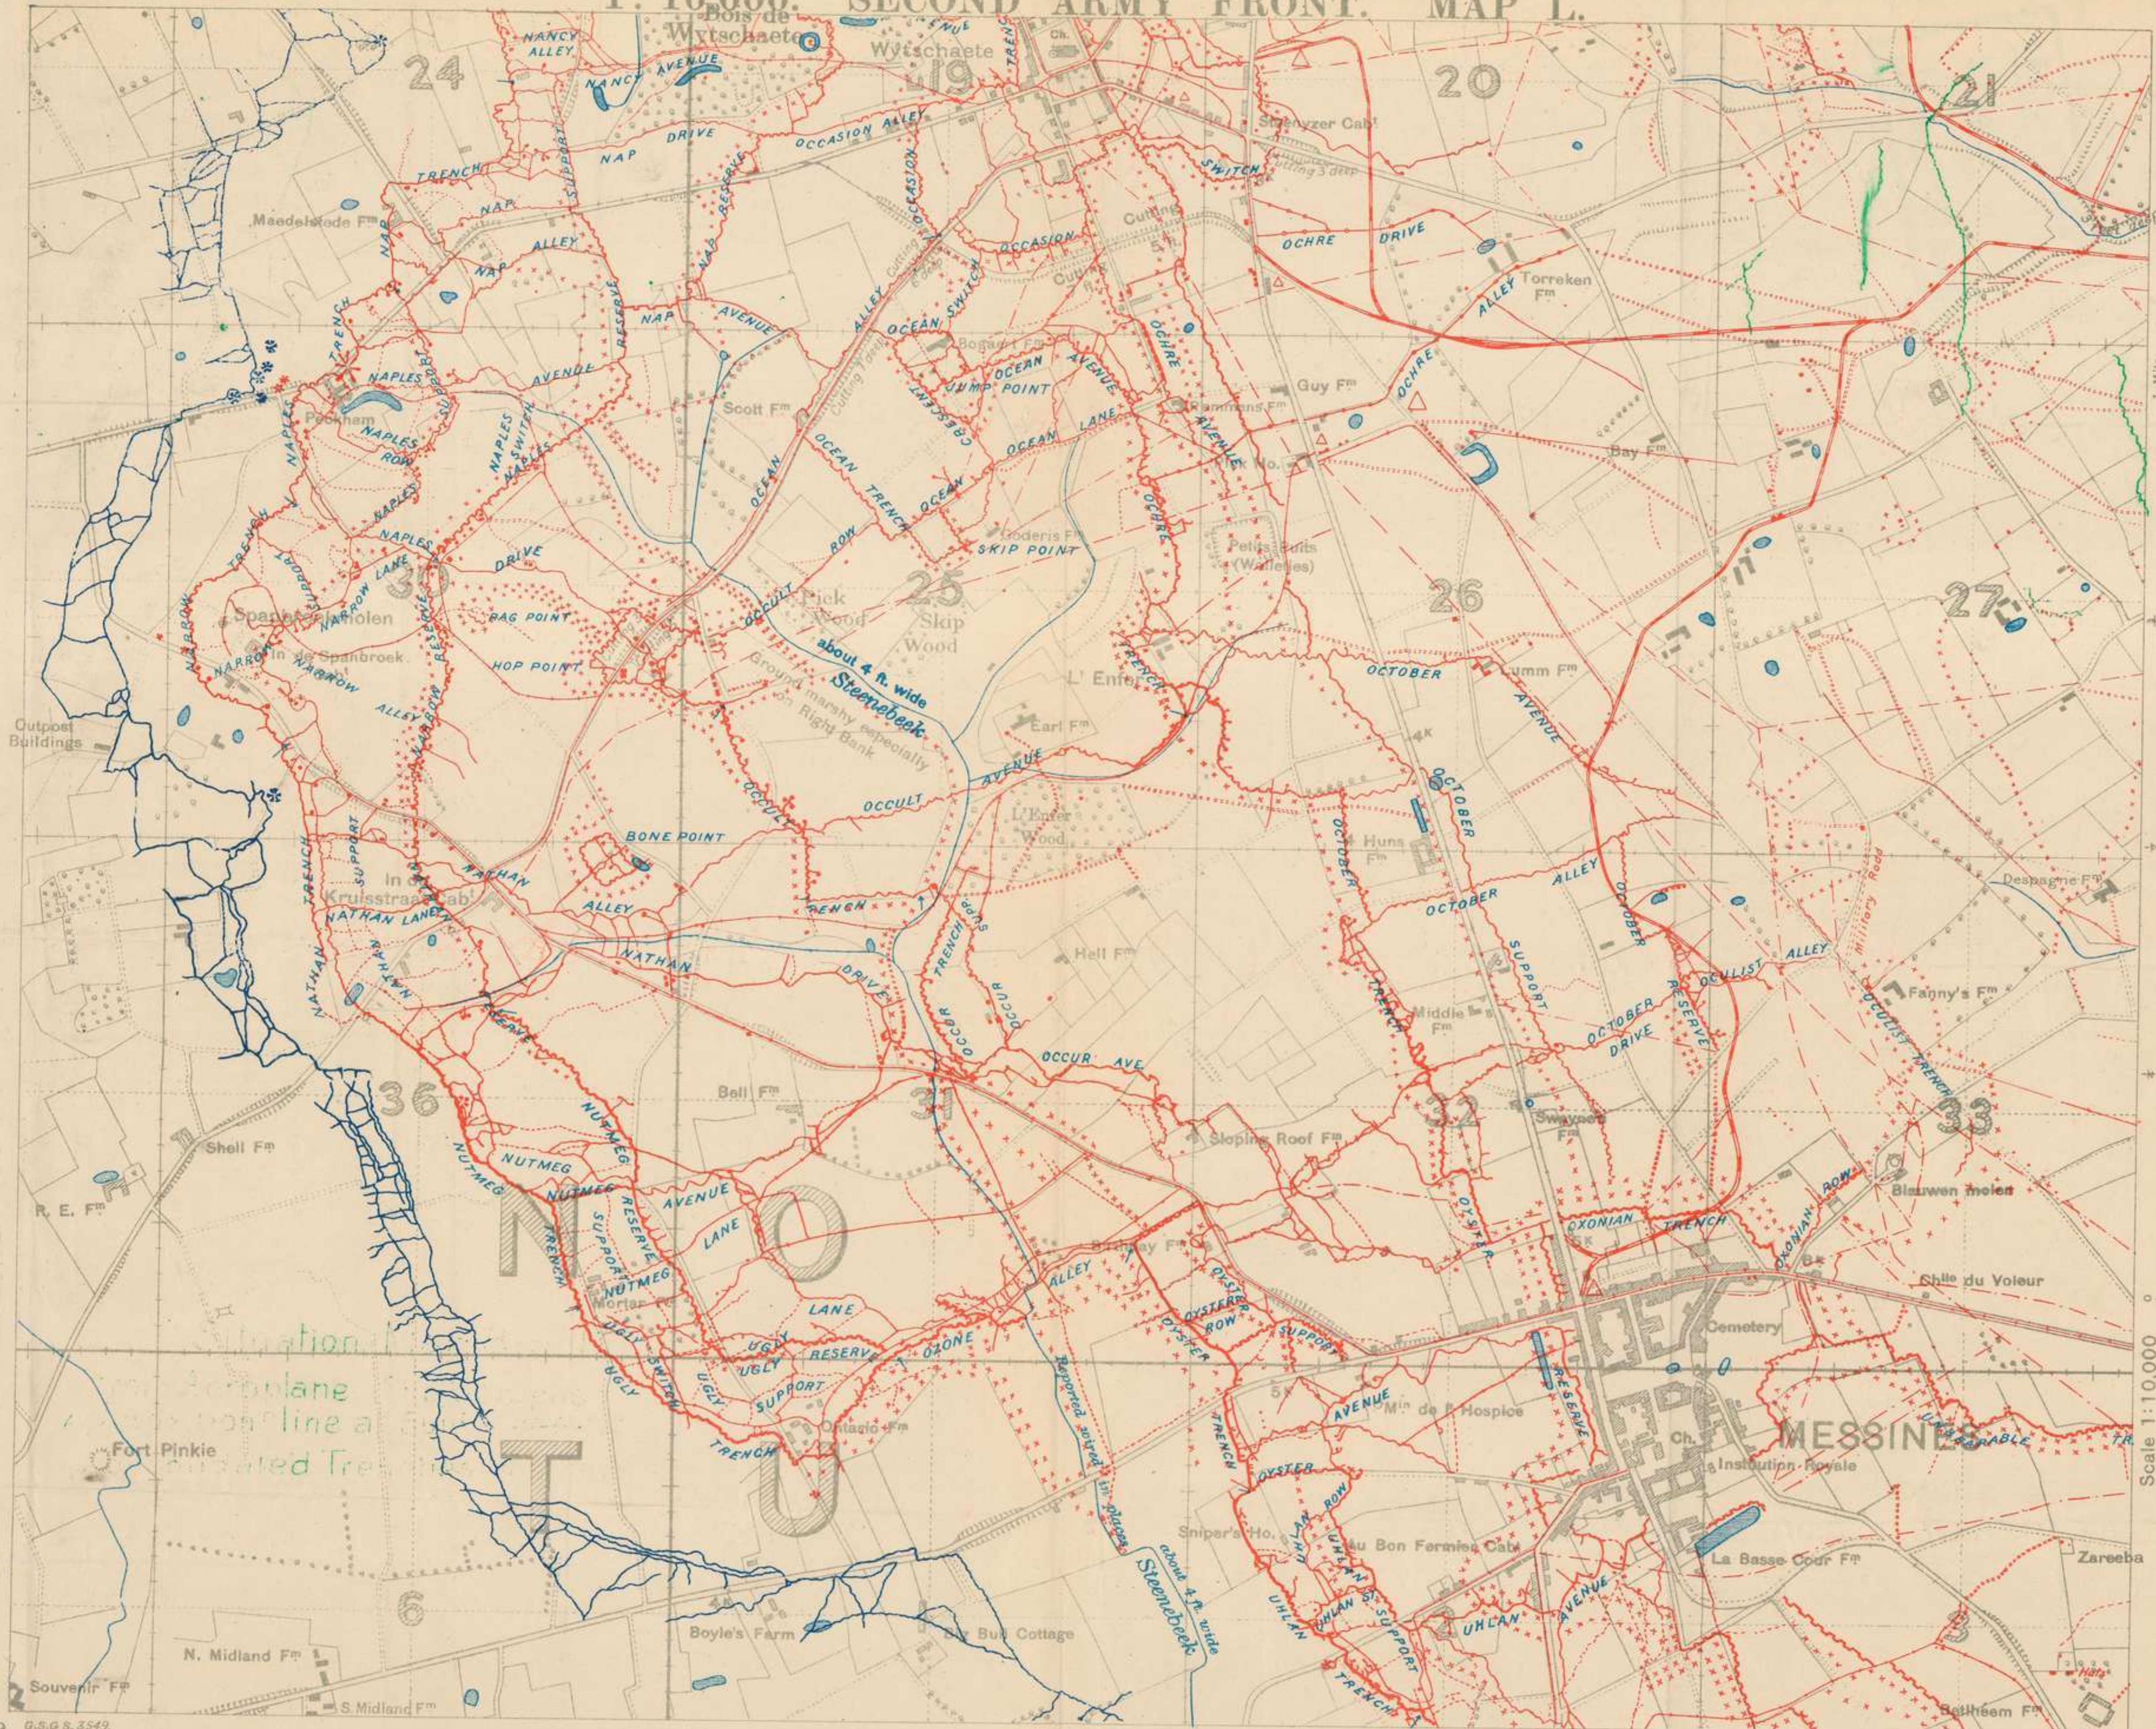

113

1: 10,000. SECOND ARMY FRONT. MAP L.

340

Handwritten notes in green ink: 'on line a' and 'atated Tre'.

340

a.s.g. s. 3549.

Ordnance Survey, April, 1917.

113