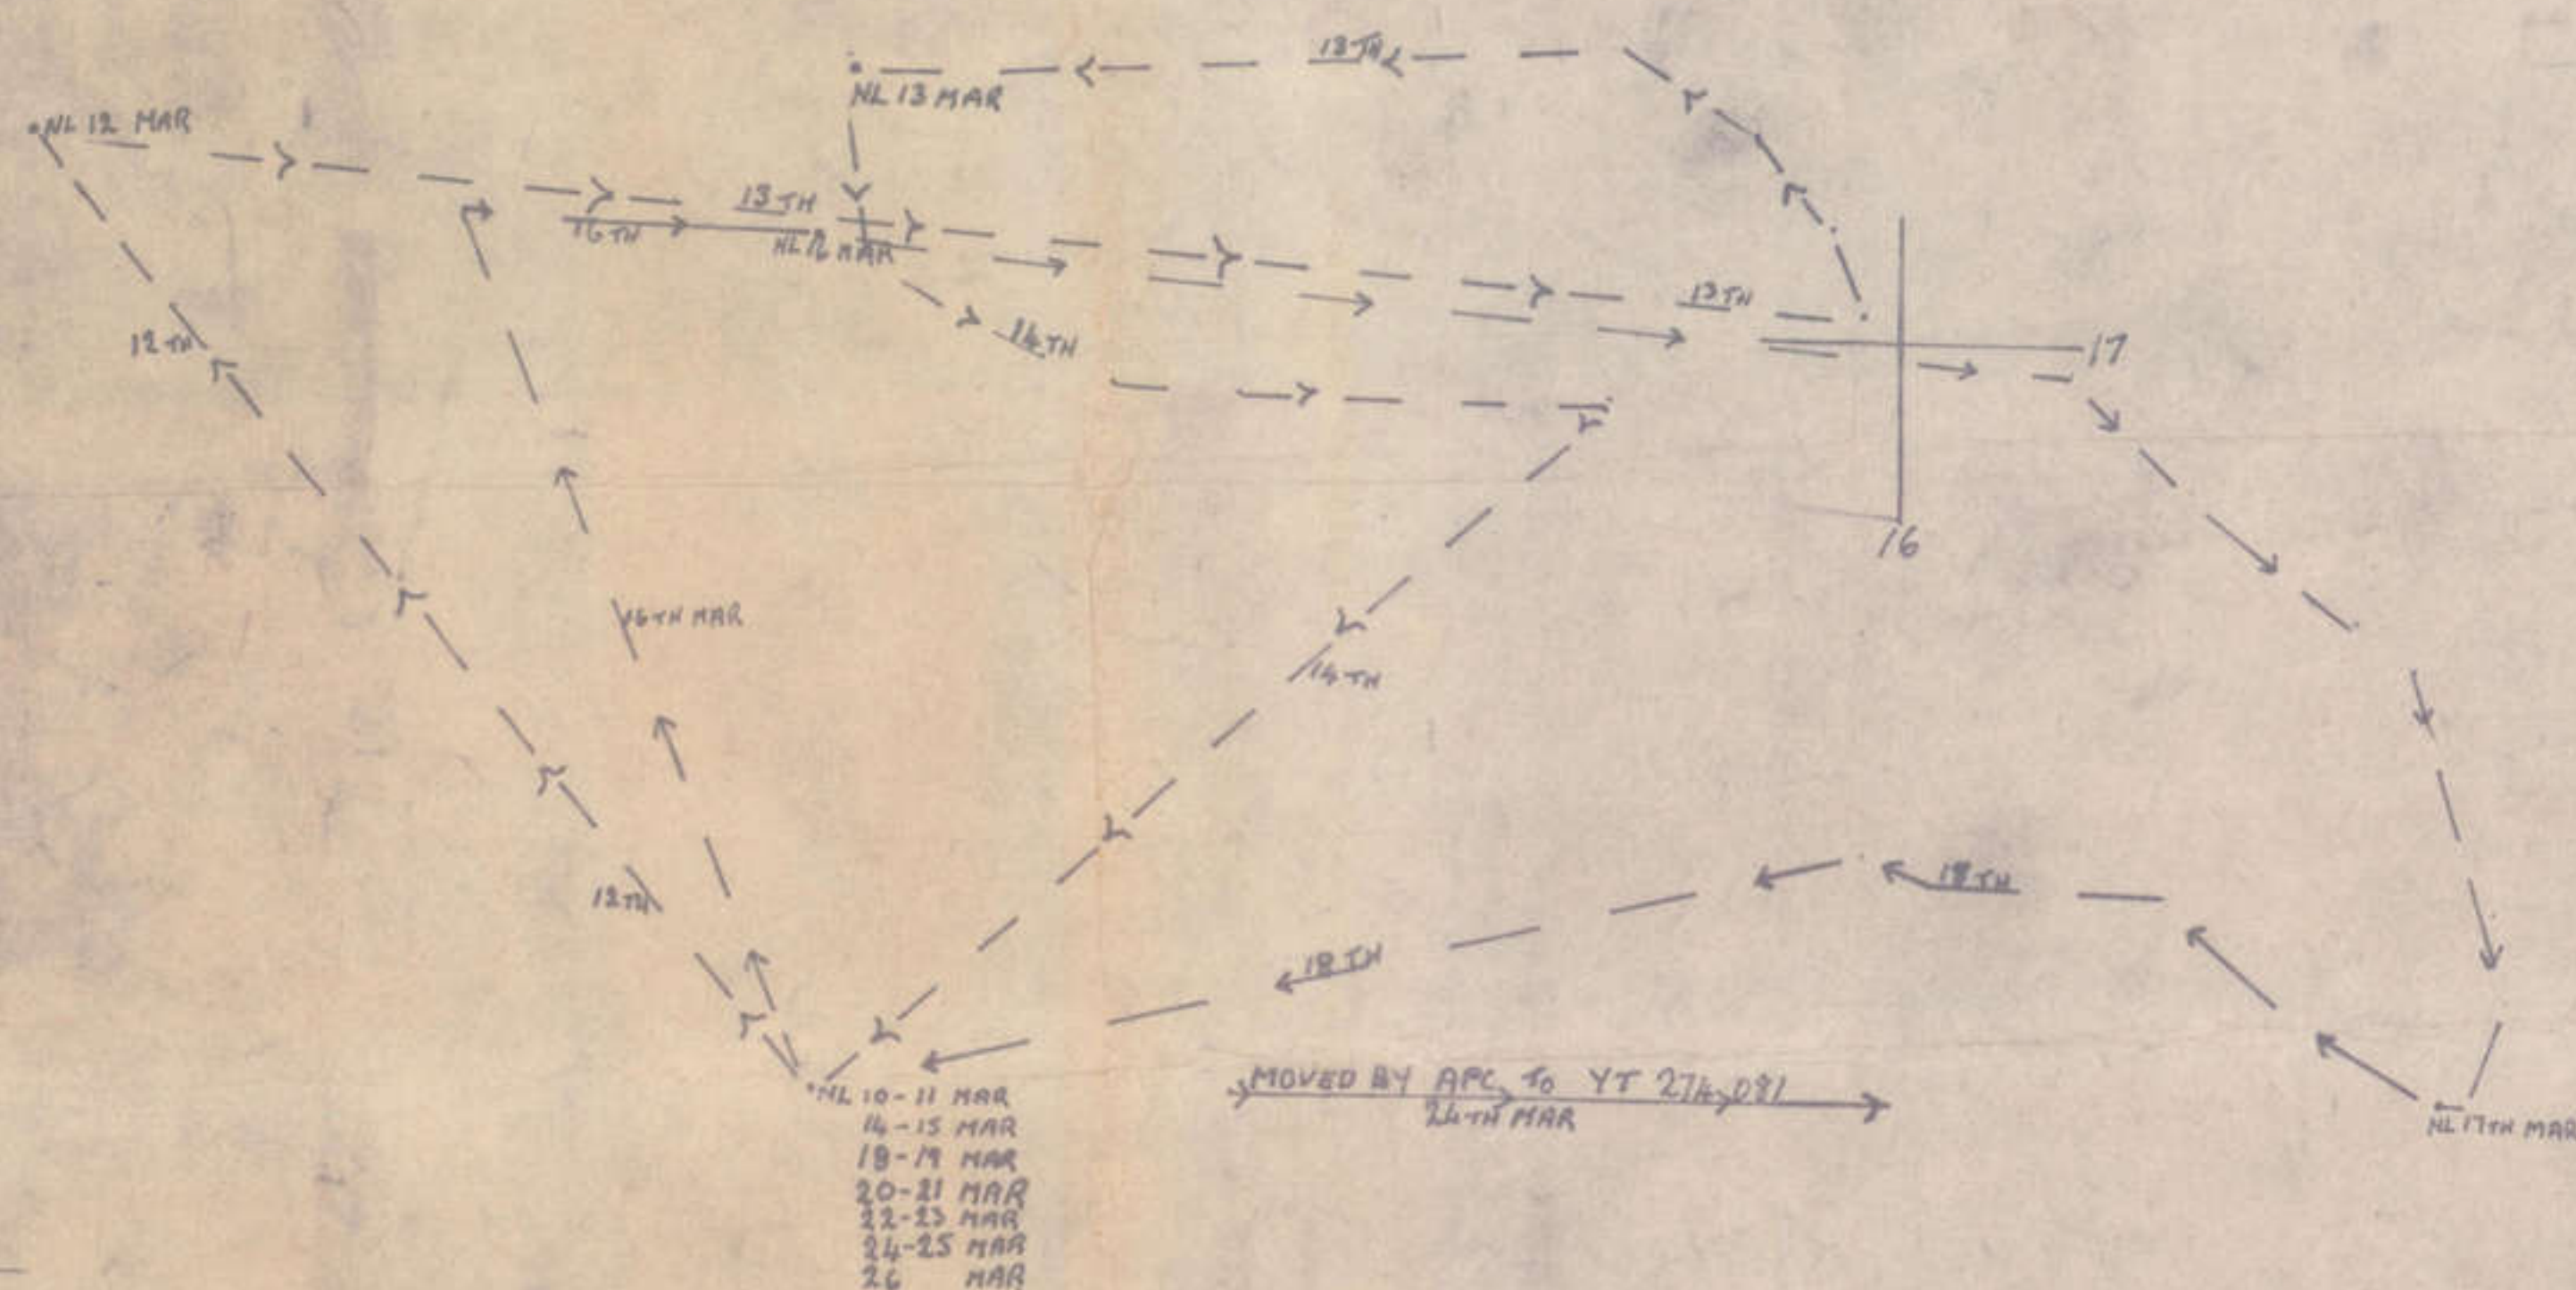

CONFIDENTIAL B COY ROUTES OP FEDERAL

TRACE 3 TO 5 RAR
COMBAT AFTER ACTION REPORT
2/69 DATED APR 69

REF MAPS

SHEETS 633I II
643I III
6330 I
6430 I

1:25,000

CONFIDENTIAL