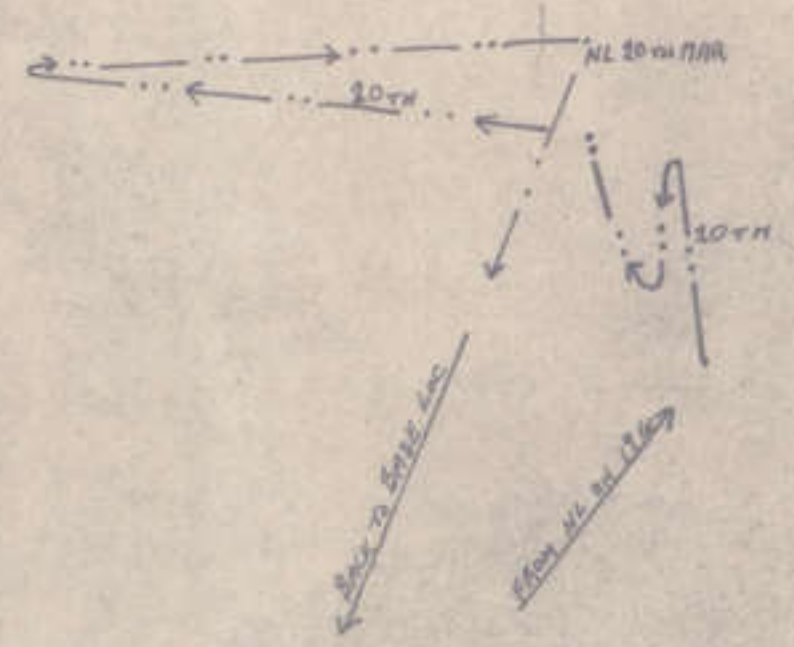

REF MAPS
1:25,000
6331 II S
6431 III S
6330 I N
6430 IV N

CONFIDENTIAL

D COY 5RAR ROUTES OP FEDERAL

TRACE 5 TO 5RAR
COMBAT AFTERACTION
REPORT 2/69
DATED ARR 69

CONFIDENTIAL