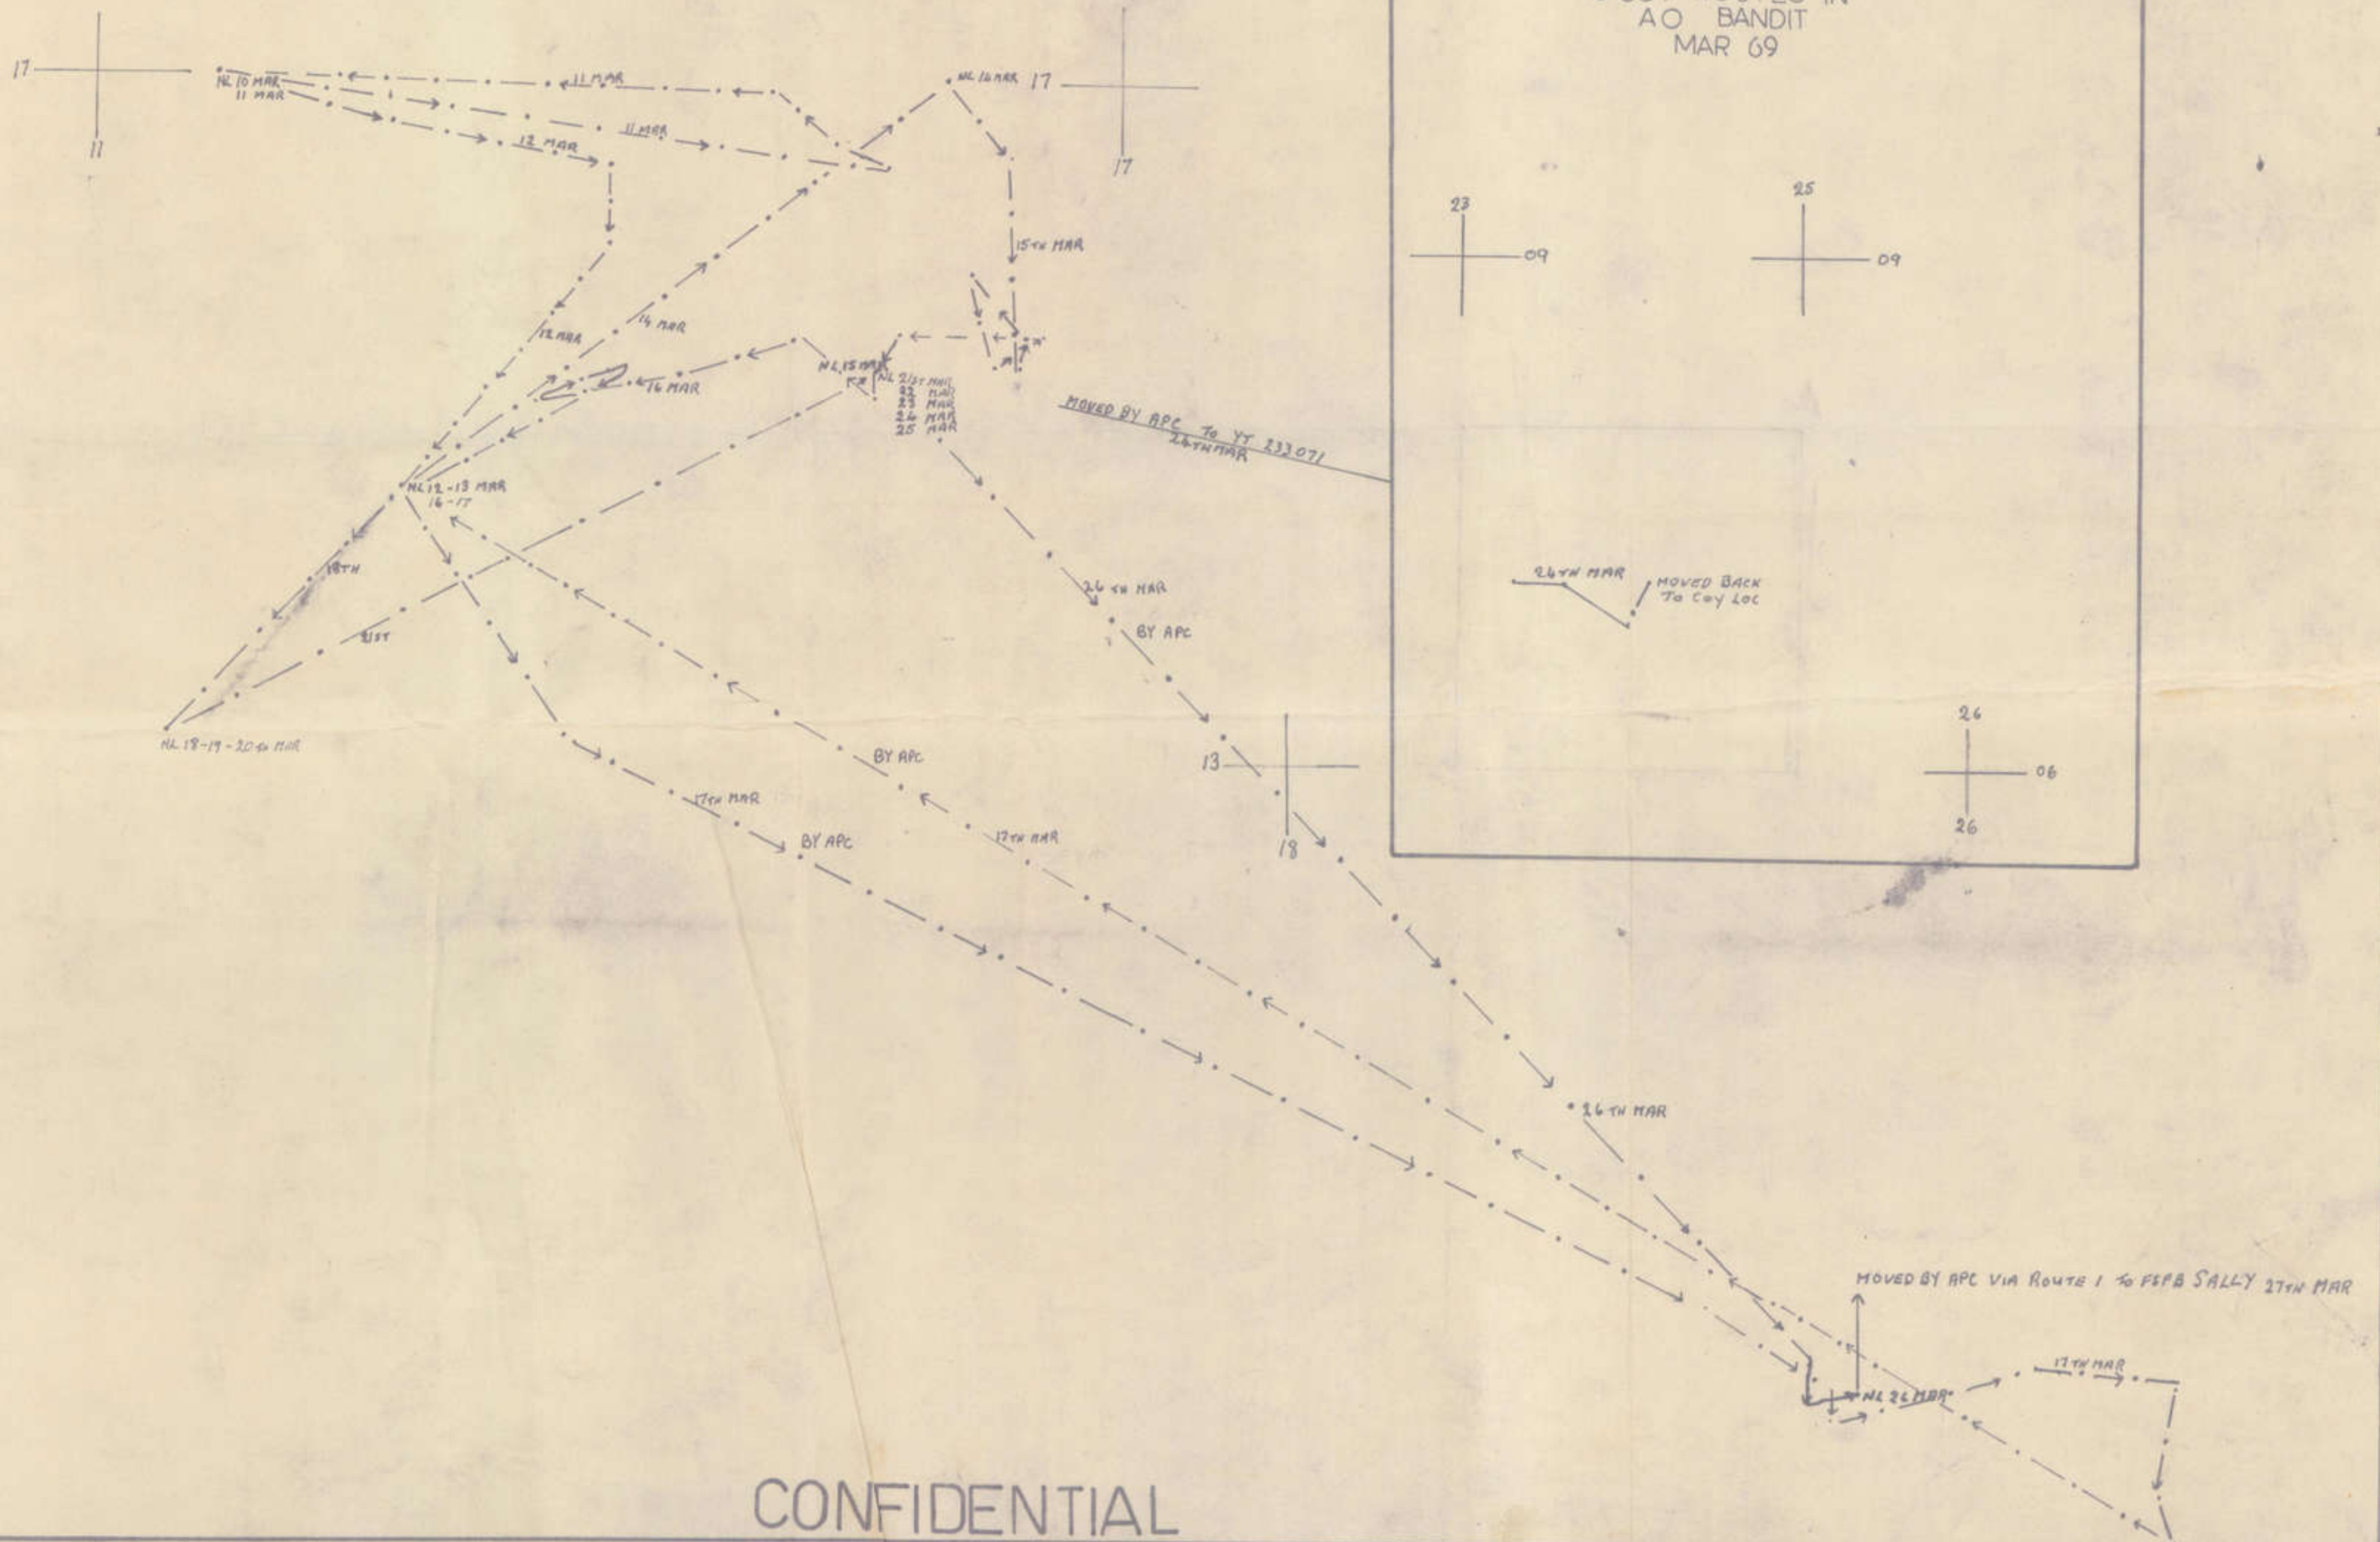

CONFIDENTIAL
C COY ROUTES
OP FEDERAL

TRACE 4 TO 5RAR
COMBAT AFTER ACTION REPORT
2/69 DATED APR 69

REF MAPS.

SHEETS 6331 11 S
6431 111 S
6430 1V N
6330 1 N

1:25,000

CONFIDENTIAL