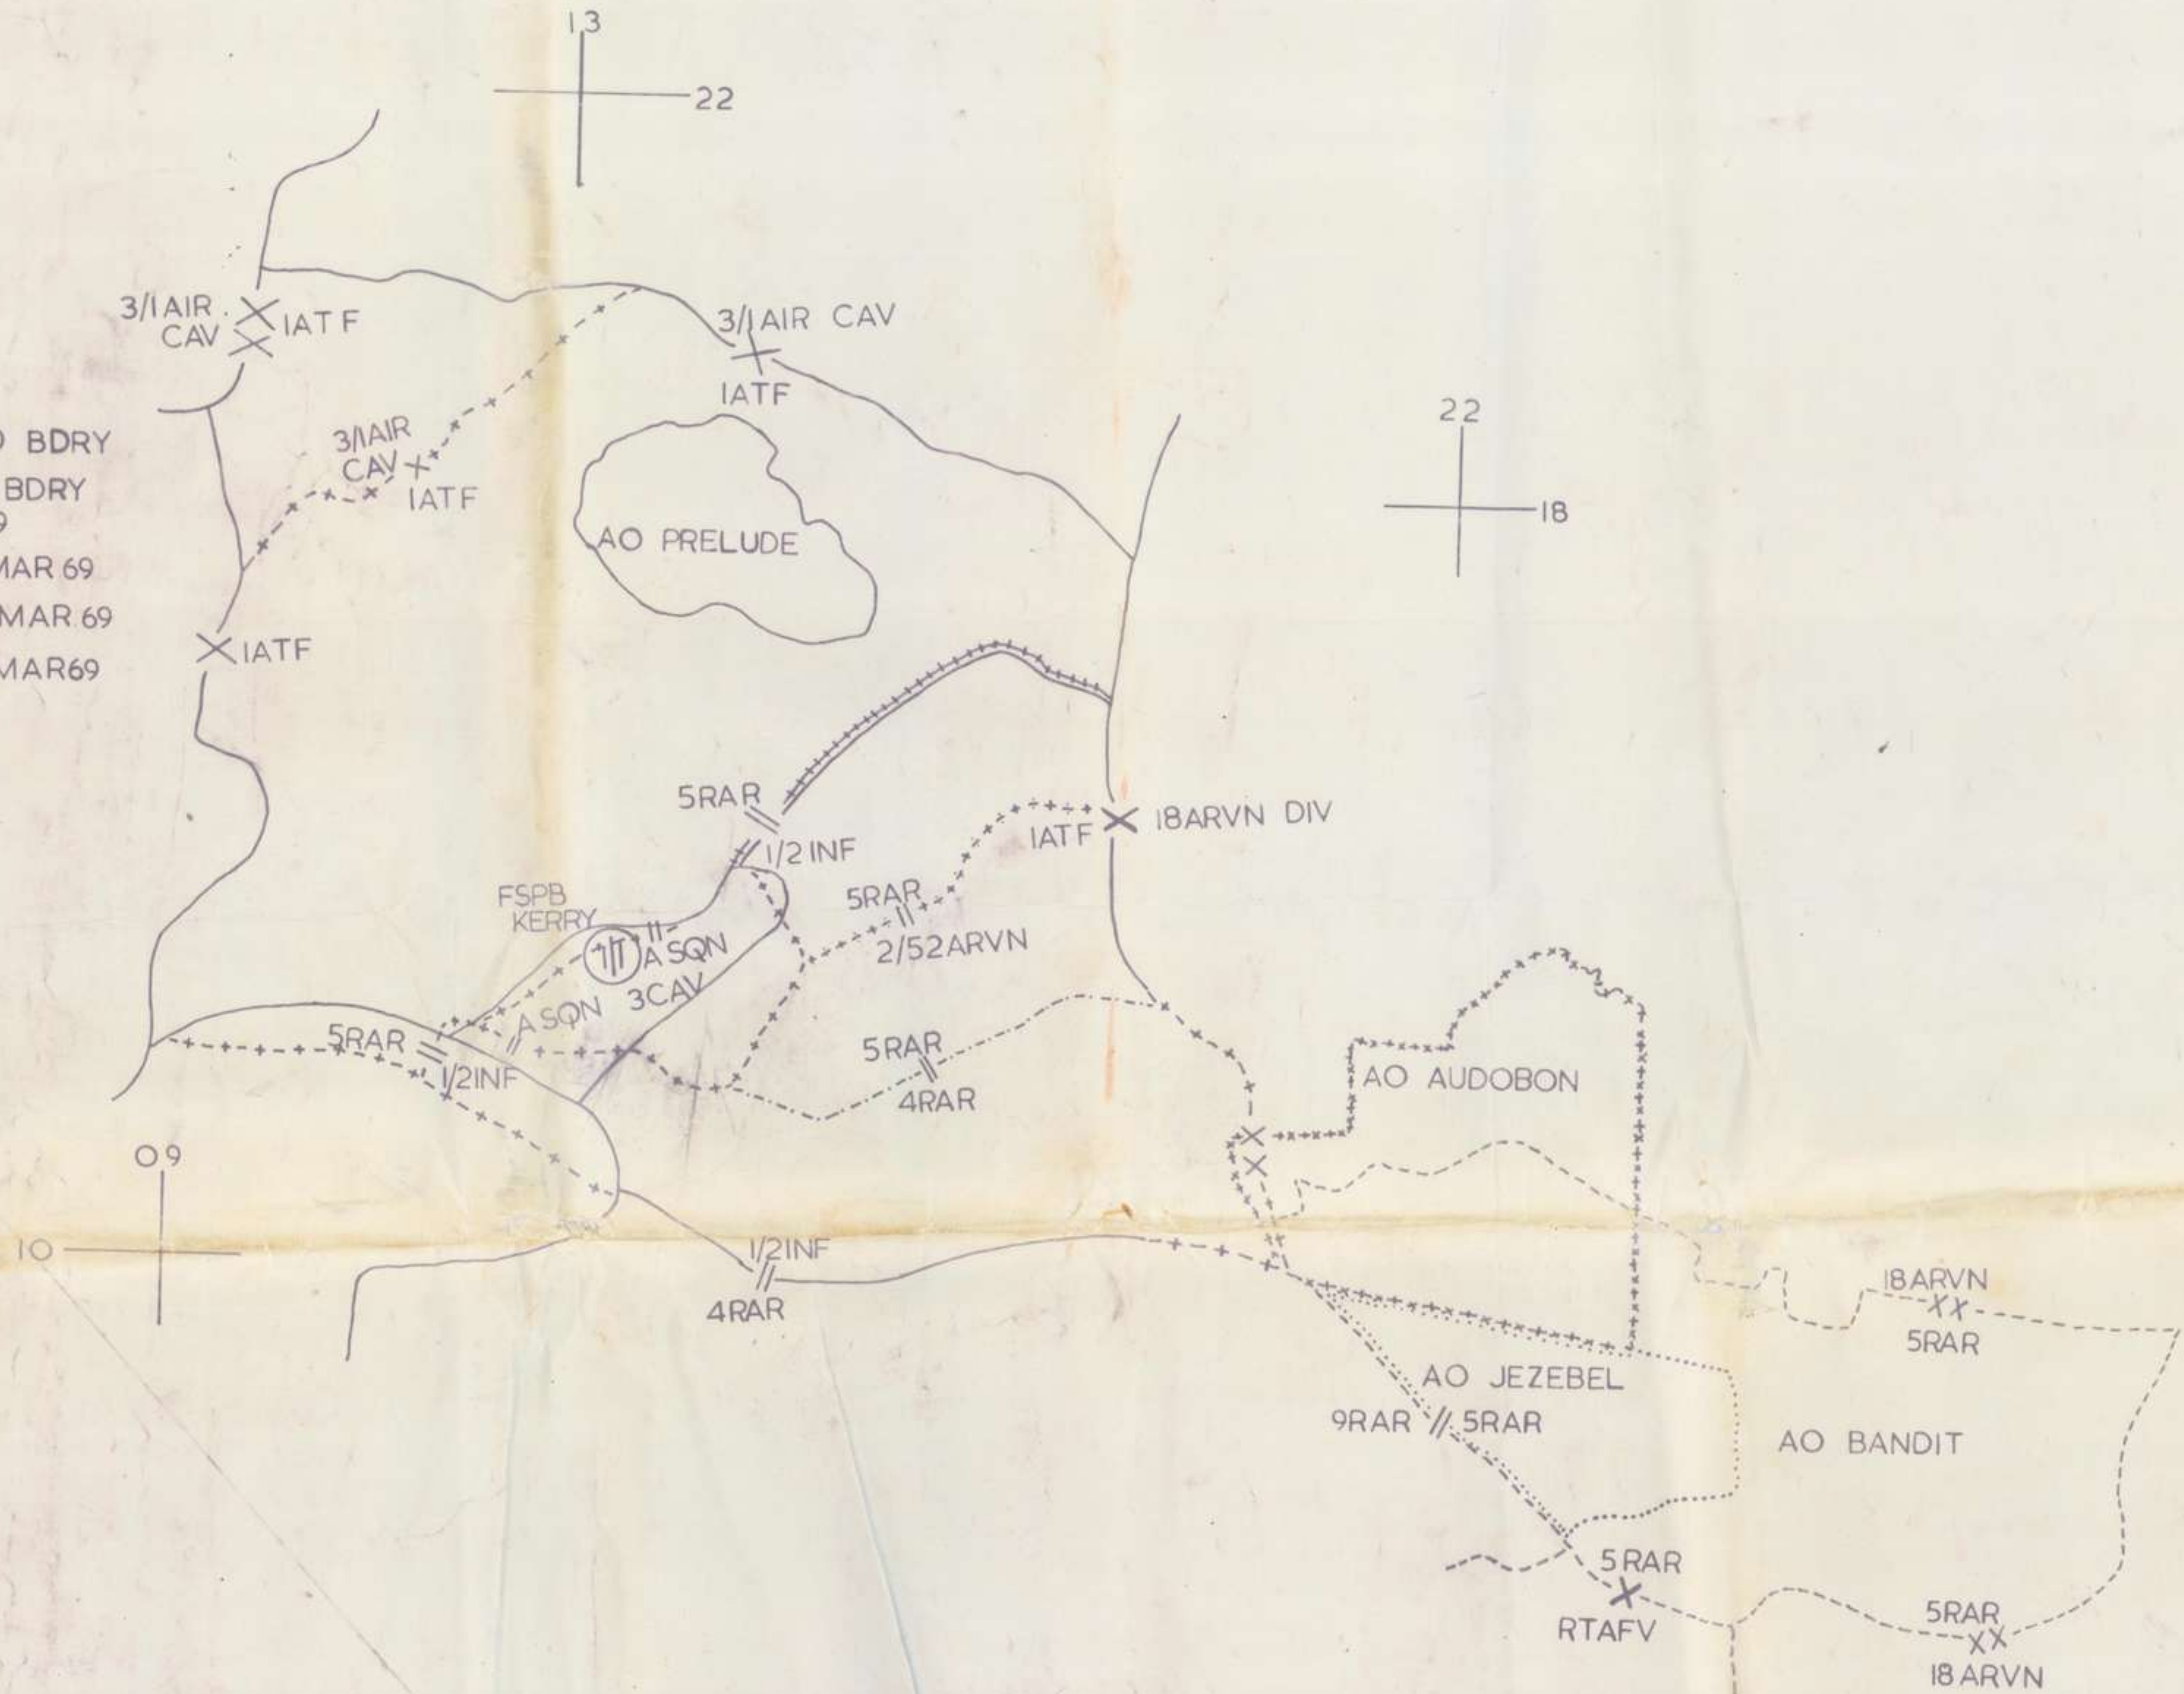

Series: AWM95
Australian Army commanders' diaries

Royal Australian Infantry

Item number: 7/5/28

**Item: 5 Battalion Royal Australian
Regiment**

Maps

1-30 June 1969

CONFIDENTIAL A COY ROUTES OP FEDERAL

TRACE 2 TO 5RAR
COMBAT AFTER ACTION REPORT
2/69 DATED APR 69

LEGEND:

- ORIGINAL AO BDRY
- - - - - AMDT TO AO BDRY 101200 MAR 69
- + + + + + AMDT. 101400 MAR 69
- - - - - AMDT. 120900 MAR 69
- + + + + + AMDT. 130900 MAR 69
- - - - - AO BANDIT
- + + + + + AO AUDOBON
- - - - - AO JEZEBEL

CONFIDENTIAL

CONFIDENTIAL

CONTACTS INCIDENTS INSTALLATIONS OF FEDERAL & OP OVERLANDER

TRACE 8 TO 5RAR COMBAT
AFTER ACTION REPORT
2/69 DATED APR 69

REF MAPS 1:50,000
SERIES L 7014
XA XUAN LOC
SHEET 6430 I
TAN UYEN
SHEET 6331 II
BIEN HOA
SHEET 6330 I