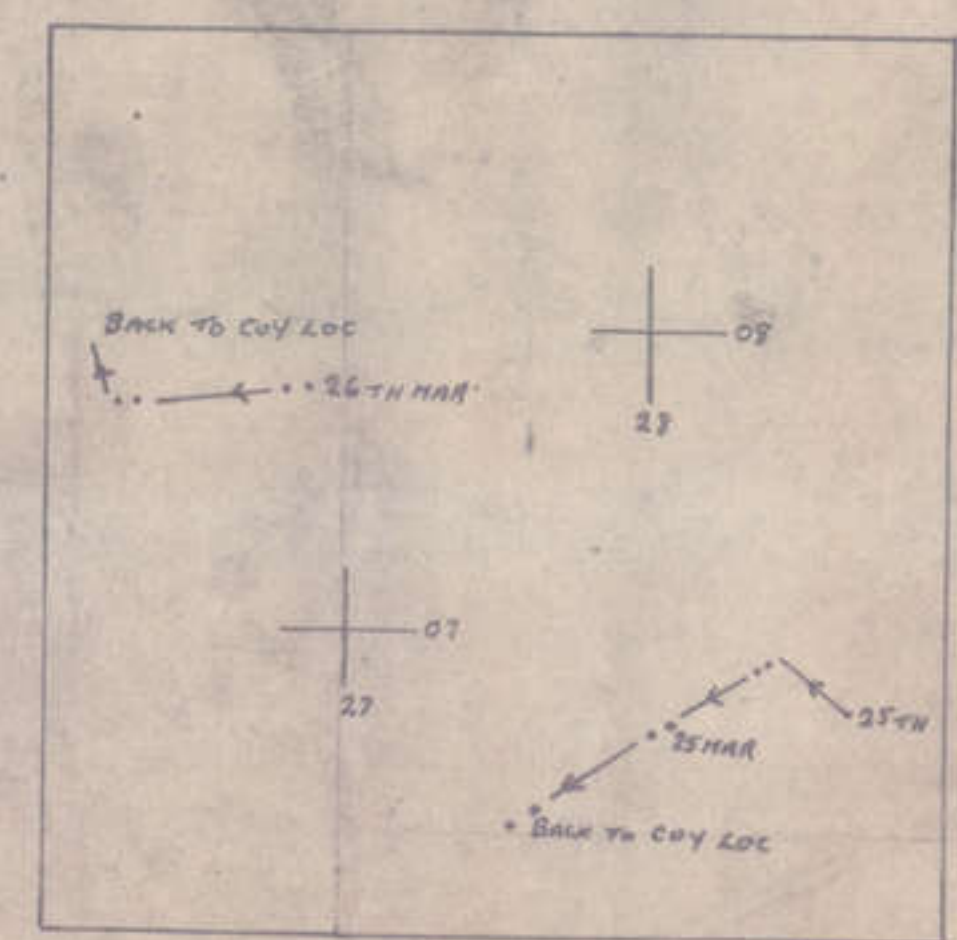

REF MAPS
1:25,000
6331 II S
6431 III S
6330 I N
6430 IV N

CONFIDENTIAL

D COY 5RAR ROUTES OP FEDERAL

TRACE 5 TO 5RAR
COMBAT AFTERACTION
REPORT 2/69
DATED ARR 69

CONFIDENTIAL