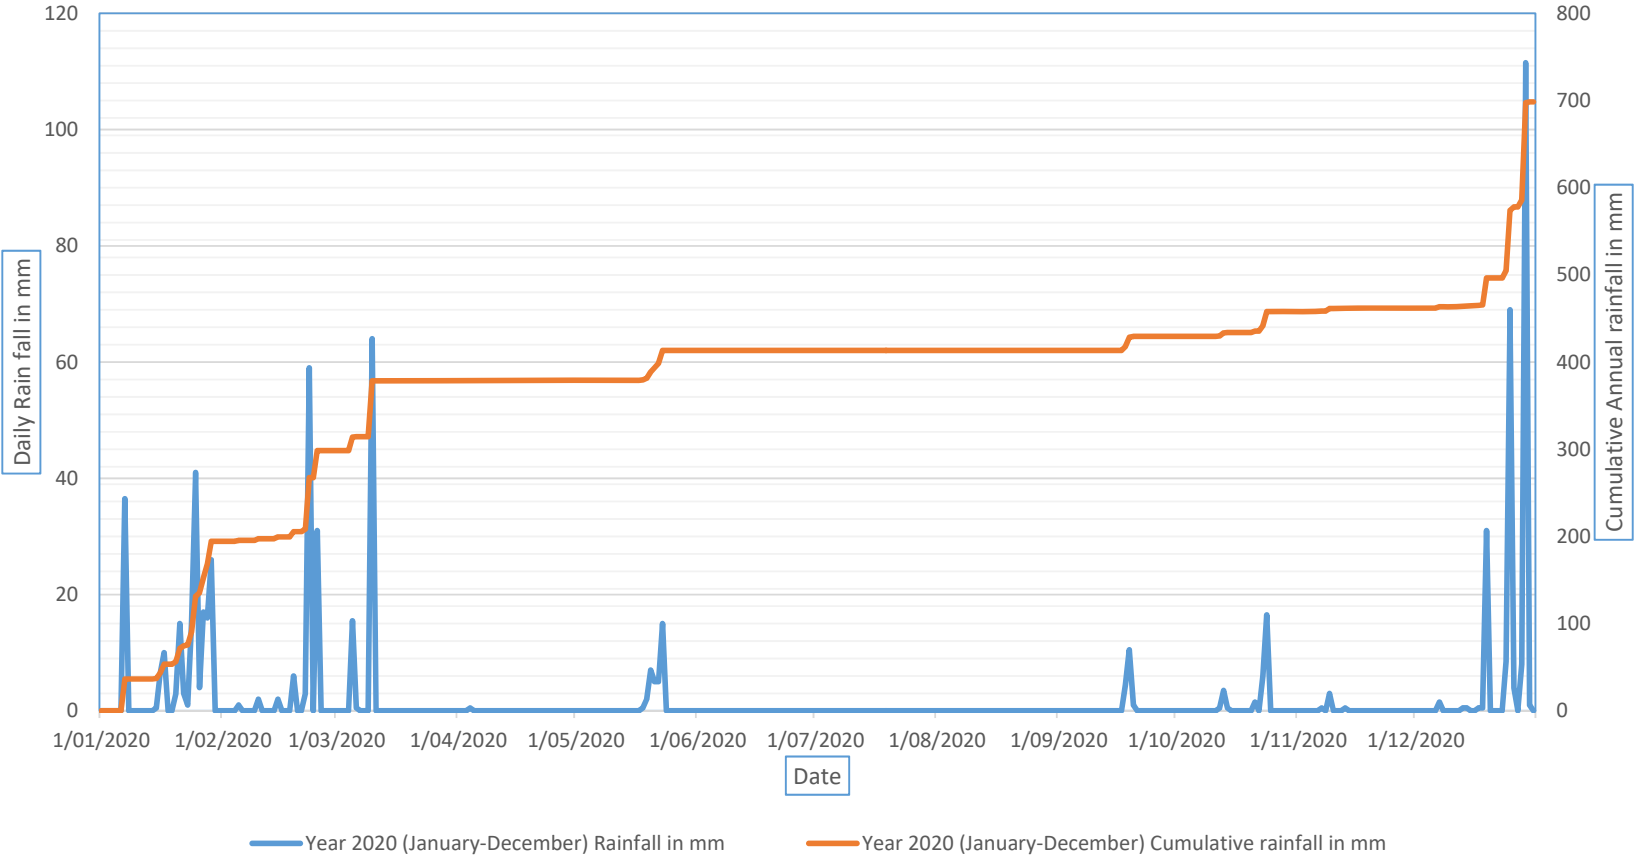

Carmichael Coal Mine Project Site Rainfall Data (January 2000-December 2000)

Carmichael Coal Mine Project Site Rainfall Data (January 2000-December 2000)