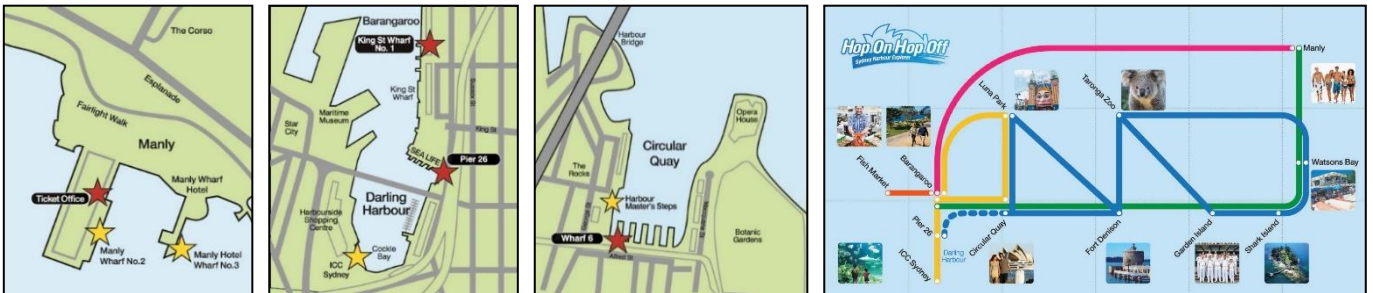

Routes are indicative only and subject to change. --- operates selected routes only

TICKET OFFICE LOCATIONS

Circular Quay Wharf No.6 | Darling Harbour Pier 26 | Barangaroo King St Wharf No.1 | Manly Manly Wharf

Part of the Hop On Hop Off Harbour Explorer