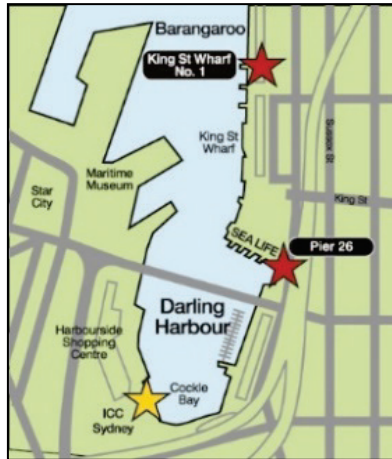

Routes are indicative only and subject to change. Operating hours, frequency and stops may vary.

**TICKET OFFICE LOCATIONS**

**Circular Quay Wharf No.6 | Darling Harbour Pier 26 | Barangaroo King St Wharf No.1 | Manly Manly Wharf**

**Part of the Hop On Hop Off Harbour Explorer**