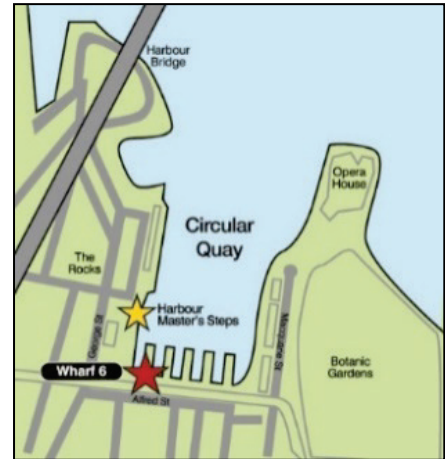

Routes are indicative only and subject to change. Operating hours, frequency and stops may vary.

**TICKET OFFICE LOCATIONS**

**Circular Quay Wharf No.6 | Darling Harbour Pier 26 | Barangaroo King St Wharf No.1 | Manly Manly Wharf**

**Part of the Hop On Hop Off Harbour Explorer**