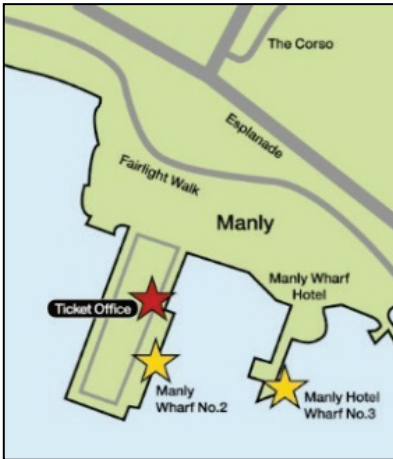

Routes are indicative only and subject to change. Operating hours, frequency and stops may vary.

**TICKET OFFICE LOCATIONS**

**Circular Quay Wharf No.6 | Darling Harbour Pier 26 | Barangaroo King St Wharf No.1 | Manly Manly Wharf**

**Part of the Hop On Hop Off Harbour Explorer**