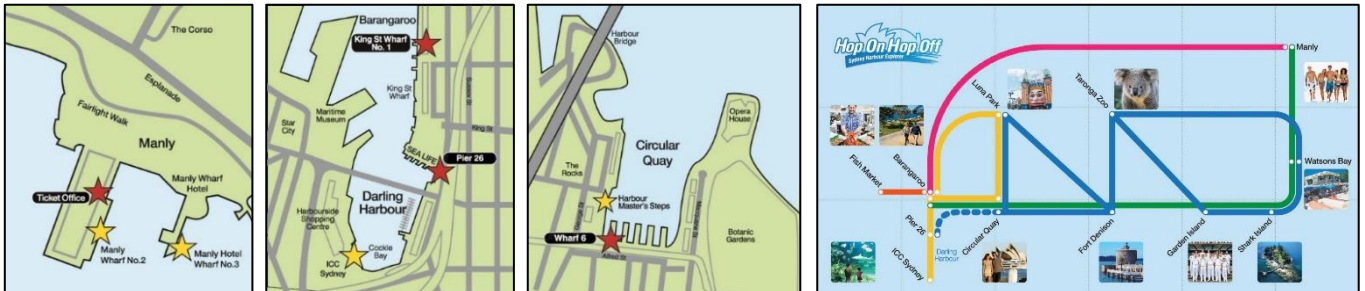

Routes are indicative only and subject to change.

**TICKET OFFICE LOCATIONS**

**Circular Quay Wharf No.6 | Darling Harbour Pier 26 | Barangaroo King St Wharf No.1 | Manly Manly Wharf**

**Part of the Hop On Hop Off Harbour Explorer**