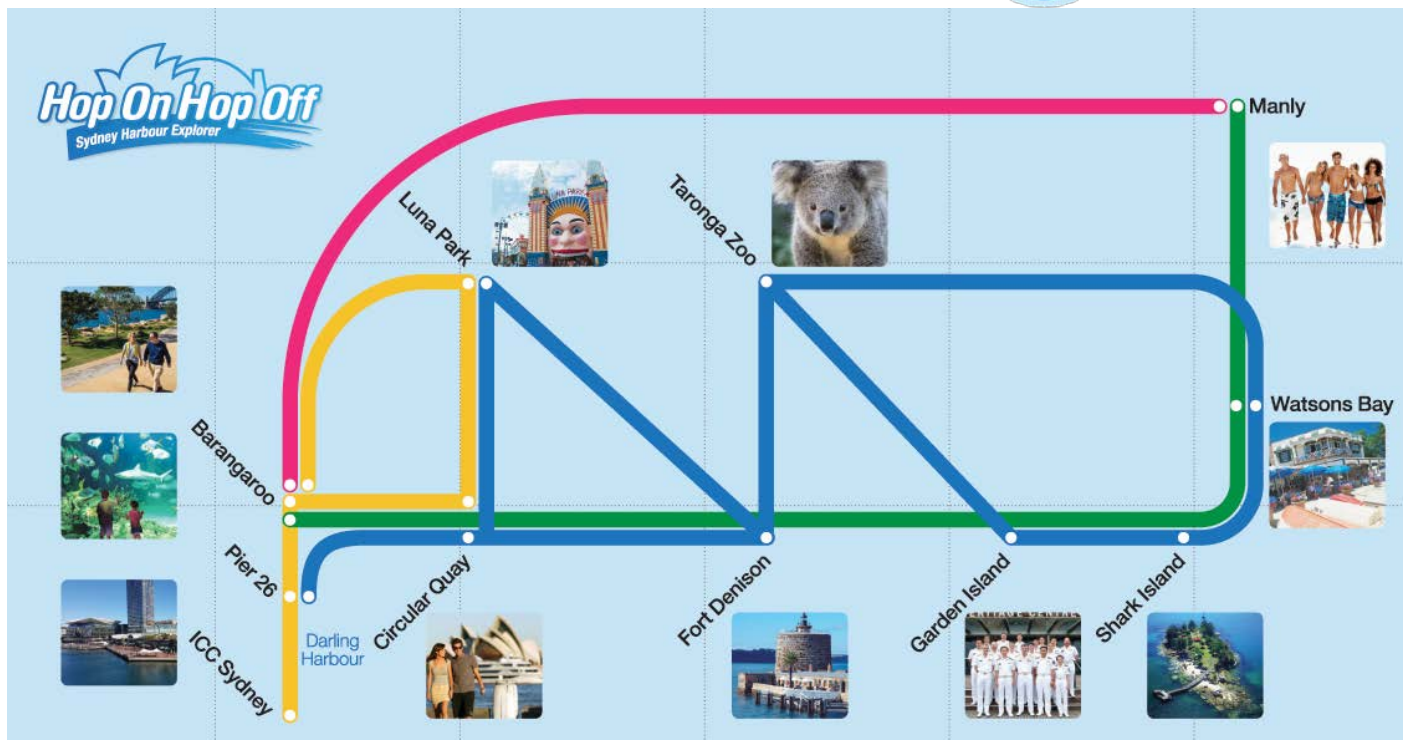

## Part of the Hop On Hop Off Harbour Explorer Up to 4 Routes – 11 Stops – Up to 80 departures daily

The most fun way to explore Sydney Harbour. Grab a 2-day pass with up to 11 stops including Darling Harbour, Circular Quay, Fort Denison, Taronga Zoo, Watsons Bay, Manly, Shark Island, Garden Island, Luna Park, Darling Harbour, Barangaroo and ICC Sydney. Visit [www.captaincook.com.au](http://www.captaincook.com.au) for details and pricing.

## Up to Four Fantastic Ferry Routes

**BLUE**

Darling Harbour, Circular Quay, Luna Park, Fort Denison, Taronga Zoo, Shark Is, Garden Is and Watsons Bay

**PINK**

Barangaroo and Manly

**GREEN**

Watsons Bay, Manly and Barangaroo

**YELLOW**

Circular Quay, Barangaroo, ICC Sydney, Darling Harbour and Luna Park

Continued