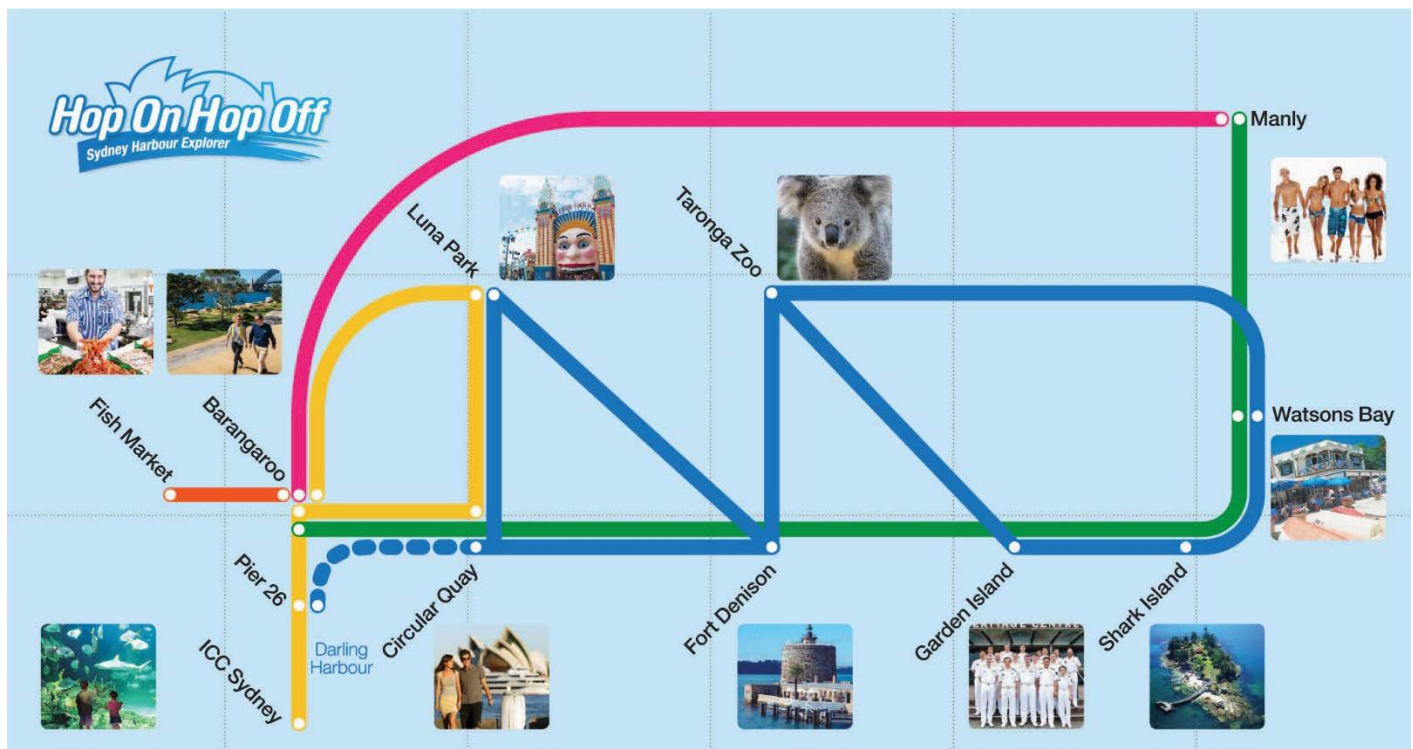

Part of the Hop On Hop Off Harbour Explorer Up 12 Stops & 80 departures daily

The most fun way to explore Sydney Harbour. Grab a 2-day pass including stops at Darling Harbour, Circular Quay, Fort Denison, Taronga Zoo, Watsons Bay, Manly, Shark Island, Garden Island, Luna Park, Darling Harbour, Barangaroo and ICC Sydney. Optional Sydney Fish Markets add-on. Visit www.captaincook.com.au for details and pricing.

Up to Five Fantastic Ferry Routes

BLUE

Darling Harbour, Circular Quay, Luna Park, Fort Denison, Taronga Zoo, Shark Is, Garden Is and Watsons Bay

PINK

Barangaroo and Manly

GREEN

Watsons Bay, Manly and Barangaroo

YELLOW

Circular Quay, Barangaroo, ICC Sydney, Darling Harbour and Luna Park

ORANGE

NEW - Fish Markets and Barangaroo. Saturday and Sunday only. Additional charges apply for this route.

Continued

MONDAY TO FRIDAY

GREEN ROUTE - MANLY - WATSONS BAY - BARANGAROO							
	AM	AM	AM	PM	PM	PM	PM
Depart Manly Hotel Wharf No.3	9:45	11:15	12:45	2:15	3:45	5:15	6:45
Arrive/Depart Watsons Bay Wharf	10:00	11:30	1:00	2:30	4:00	5:30	7:00
Arrive/Depart Barangaroo, King St Wharf No.2	10:30	12:00	1:30	3:00	4:30	6:00	7:30 set down only except Saturday
Arrive/Depart Watsons Bay Wharf	11:00	12:30	2:00	3:30	5:00	6:30	8:00 ◀
Arrive Manly Hotel Wharf No.3	11:15	12:45	2:15	3:45	5:15	6:45	8:15 ◀