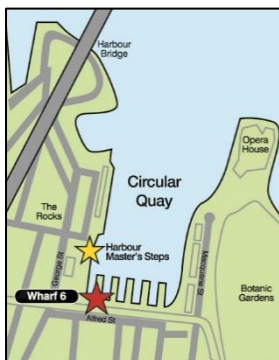

School Holidays only

SATURDAY TO SUNDAY

Darling Harbour ICC	Darling Harbour Pier 26	Barangaroo King St Wharf 2	Luna Park	Circular Quay Wharf 6		Circular Quay Wharf 6	Luna Park	Barangaroo King St Wharf 2	Darling Harbour Pier 26	Darling Harbour ICC	Darling Harbour Pier 26
	9:20			9:35							
	9:50			10:05	↔	10:05	10:15			10:30	10:35
	10:00		10:10	10:15				11:20		11:25	11:35
10:30	10:35			10:50	↔	10:50				11:05	11:10
	10:25	10:30						12:00			
11:05	11:10	11:15		11:30	↔	11:30	11:35			11:50	11:57
11:25	11:35		11:50	11:55		12:45	12:55	1:05			1:10
11:50	11:57			12:15	↔	12:15				12:35	12:42
12:35	12:42	12:47		1:05	↔	1:05		1:17		1:23	1:30
	1:10		1:20	1:25				2:30			
1:23	1:30	1:35		1:55	↔	1:55		2:07		2:12	2:20
2:12	2:20			2:40	↔	2:40	2:45	2:57		3:02	3:10
		2:30		2:45		3:45		4:00			
3:02	3:10	3:15		3:30	↔	3:30		3:42		3:47	3:55
		4:00		4:15		4:45			5:00		
3:47	3:55	4:00	4:12	4:20	↔	4:20		4:32		4:40	4:45
4:40	4:45	4:50		5:05	↔	5:05		5:20	5.25 *		
Sat Only	5:00	5:10				6:20		6:35 *			Sat Only

Saturday Only

— All services
— Selected services.
Routes are indicative only and subject to change.