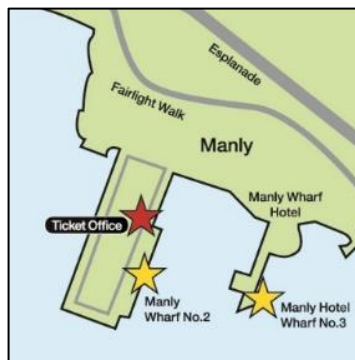

School Holidays only

SATURDAY TO SUNDAY

Darling Harbour ICC	Darling Harbour Pier 26	Barangaroo King St Wharf 2	Luna Park	Circular Quay Wharf 6		Circular Quay Wharf 6	Luna Park	Barangaroo King St Wharf 2	Darling Harbour Pier 26	Darling Harbour ICC	Darling Harbour Pier 26
	9:20			9:35							
	9:50			10:05	↔	10:05	10:15			10:30	10:35
	10:00		10:10	10:15				11:20		11:25	11:35
10:30	10:35			10:50	↔	10:50				11:05	11:10
	10:25	10:30						12:00			
11:05	11:10	11:15		11:30	↔	11:30	11:35			11:50	11:57
11:25	11:35		11:50	11:55		12:45	12:55	1:05			1:10
11:50	11:57			12:15	↔	12:15				12:35	12:42
12:35	12:42	12:47		1:05	↔	1:05		1:17		1:23	1:30
	1:10		1:20	1:25				2:30			
1:23	1:30	1:35		1:55	↔	1:55		2:07		2:12	2:20
2:12	2:20			2:40	↔	2:40	2:45	2:57		3:02	3:10
		2:30		2:45		3:45		4:00			
3:02	3:10	3:15		3:30	↔	3:30		3:42		3:47	3:55
		4:00		4:15		4:45			5:00		
3:47	3:55	4:00	4:12	4:20	↔	4:20		4:32		4:40	4:45
4:40	4:45	4:50		5:05	↔	5:05		5:20	5.25 *		
Sat Only	5:00	5:10				6:20		6:35 *			Sat Only

Saturday Only

— All services
— Selected services.
Routes are indicative only and subject to change.