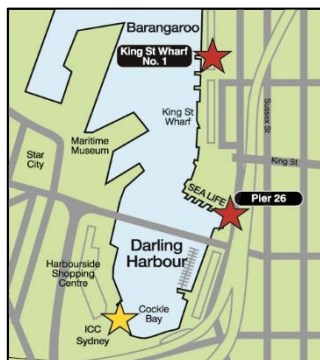

School Holidays only

SATURDAY TO SUNDAY

Darling Harbour ICC	Darling Harbour Pier 26	Barangaroo King St Wharf 2	Luna Park	Circular Quay Wharf 6		Circular Quay Wharf 6	Luna Park	Barangaroo King St Wharf 2	Darling Harbour Pier 26	Darling Harbour ICC	Darling Harbour Pier 26
	9:20			9:35							
	9:50			10:05	↔	10:05	10:15			10:30	10:35
	10:00		10:10	10:15				11:20		11:25	11:35
10:30	10:35			10:50	↔	10:50				11:05	11:10
	10:25	10:30						12:00			
11:05	11:10	11:15		11:30	↔	11:30	11:35			11:50	11:57
11:25	11:35		11:50	11:55		12:45	12:55	1:05			1:10
11:50	11:57			12:15	↔	12:15				12:35	12:42
12:35	12:42	12:47		1:05	↔	1:05		1:17		1:23	1:30
	1:10		1:20	1:25				2:30			
1:23	1:30	1:35		1:55	↔	1:55		2:07		2:12	2:20
2:12	2:20			2:40	↔	2:40	2:45	2:57		3:02	3:10
		2:30		2:45		3:45		4:00			
3:02	3:10	3:15		3:30	↔	3:30		3:42		3:47	3:55
		4:00		4:15		4:45			5:00		
3:47	3:55	4:00	4:12	4:20	↔	4:20		4:32		4:40	4:45
4:40	4:45	4:50		5:05	↔	5:05		5:20	5.25 *		
Sat Only	5:00	5:10				6:20		6:35 *			Sat Only

Saturday Only

— All services
— Selected services.
Routes are indicative only and subject to change.