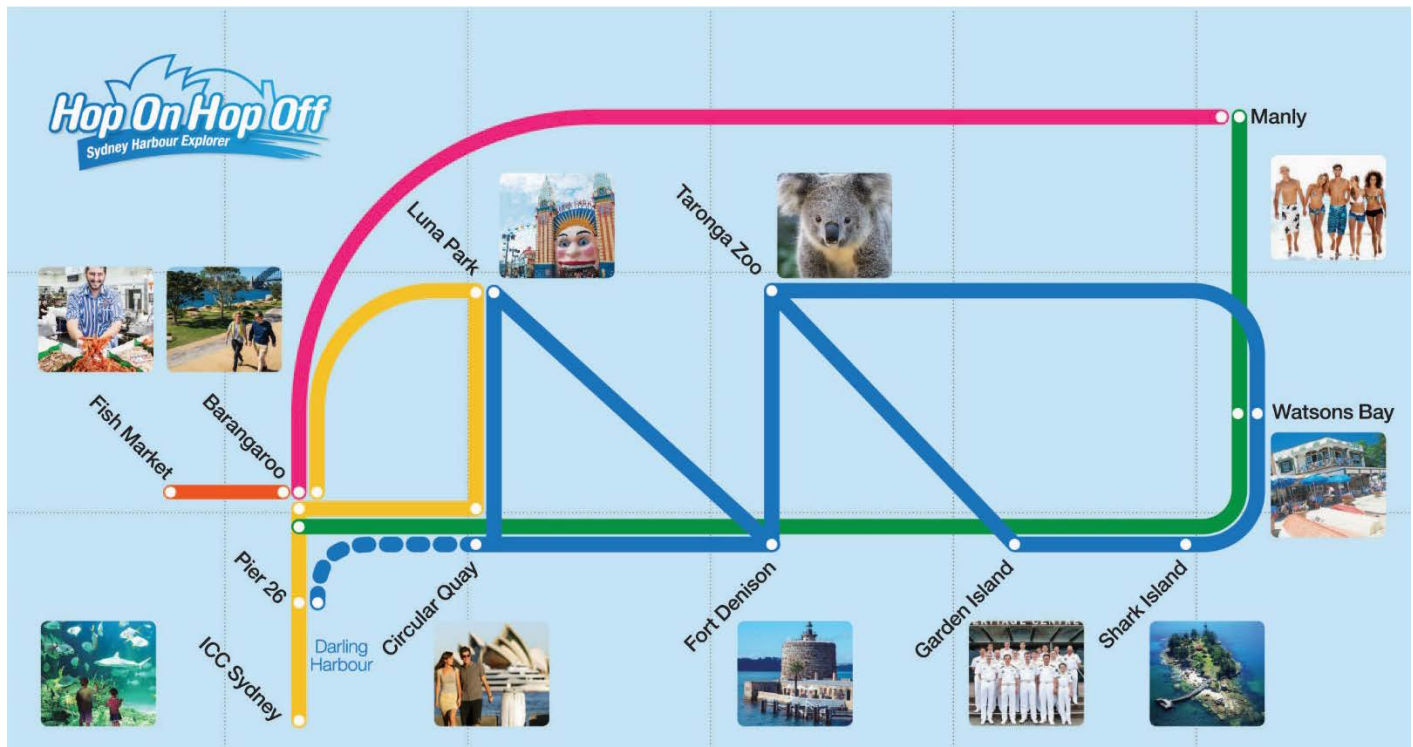

## Up to Five Fantastic Ferry Routes

**BLUE** Darling Harbour, Circular Quay, Luna Park, Fort Denison, Taronga Zoo, Shark Is, Garden Is and Watsons Bay

**PINK** Barangaroo and Manly

**GREEN** Watsons Bay, Manly and Barangaroo

**YELLOW** Circular Quay, Barangaroo, ICC Sydney, Darling Harbour and Luna Park

**ORANGE** NEW - Fish Markets and Barangaroo. Saturday and Sunday only. Additional charges apply for this route.

Continued

BLUE & GREEN ROUTES COMBINED																					
	AM	AM	AM	AM	AM	AM	PM	PM	PM	PM	PM	PM	PM	PM	PM	PM	PM	PM	PM	PM	PM
Darling Harbour, Pier 26	9:15	9:30		10:30	10:55																
Barangaroo, King St Wharf 2					10:30				12:00			1:30			3:00			4:30			6:00 7:30
Circular Quay, Wharf No.6	9:35	9:45		10:50	11:10		11:40	12:00	12:40		1:20	1:40		2:25	2:55		3:20	4:05		4:30	4:55
Luna Park, Milsons Pt Wharf							11:45	12:45			1:45							4:10			
Fort Denison				10:55	11:15		11:50	12:10	12:50		1:25	1:50		2:30	3:00		3:25	#			
Taronga Zoo Wharf	9:45	10:05		11:05	11:25		12:00	12:20	1:00		1:35	2:00									
Garden Island Wharf	9:50						12:05					2:05			3:10						
Shark Island Wharf		10:12		11:10	11:35			12:35	1:05		1:45			2:40	3:15		3:35			4:40	
Watsons Bay Wharf	10:05	10:25		11:20		11:00	12:15	12:50	1:15	12:30	1:55	2:20	2:00	2:50	3:25	3:30	3:55	4:25	5:00	4:50	5:25 6:30 8:00
Manly Wharf 3			9:45			11:15				12:45			2:15			3:45			5:15		6:45 8:15
Watsons Bay Wharf			10:00			11:30				1:00			2:30			4:00			5:30		7:00
Taronga Zoo Wharf							12:27	1:05	1:25		2:10	2:35		3:05	3:40		4:15	4:40		5:05	
Fort Denison							12:35		1:33			2:43			3:48						
Circular Quay, Wharf 6				11:40	12:00		12:40	1:20	1:40		2:25	2:55		3:20	4:05		4:30	4:55		5:20	5:45
Barangaroo, King St Wharf 2			10:30			12:00				1:30			3:00			4:30			6:00		7:30
Darling Harbour, Pier 26	10:30	10:55																	5:40		