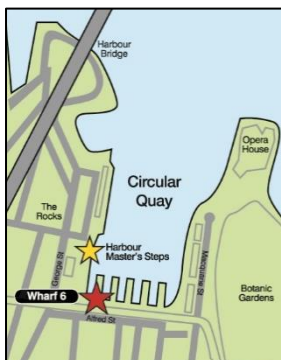

School Holidays only

SATURDAY TO SUNDAY

Darling Harbour ICC	Darling Harbour Pier 26	Barangaroo King St Wharf 2	Luna Park	Circular Quay Wharf 6		Circular Quay Wharf 6	Luna Park	Barangaroo King St Wharf 2	Darling Harbour Pier 26	Darling Harbour ICC	Darling Harbour Pier 26
	9:20			9:35							
	9:50			10:05	↔	10:05	10:15			10:30	10:35
	10:00		10:10	10:15				11:20		11:25	11:35
10:30	10:35			10:50	↔	10:50				11:05	11:10
	10:25	10:30						12:00			
11:05	11:10	11:15		11:30	↔	11:30	11:35			11:50	11:57
11:25	11:35		11:50	11:55		12:45	12:55	1:05			1:10
11:50	11:57			12:15	↔	12:15				12:35	12:42
12:35	12:42	12:47		1:05	↔	1:05		1:17		1:23	1:30
	1:10		1:20	1:25				2:30			
1:23	1:30	1:35		1:55	↔	1:55		2:07		2:12	2:20
2:12	2:20			2:40	↔	2:40	2:45	2:57		3:02	3:10
		2:30		2:45		3:45		4:00			
3:02	3:10	3:15		3:30	↔	3:30		3:42		3:47	3:55
		4:00		4:15		4:45			5:00		
3:47	3:55	4:00	4:12	4:20	↔	4:20		4:32		4:40	4:45
4:40	4:45	4:50		5:05	↔	5:05		5:20	5.25 *		
Sat Only	5:00	5:10				6:20		6:35 *			Sat Only

Saturday Only

— All services
— Selected services.
Routes are indicative only and subject to change.