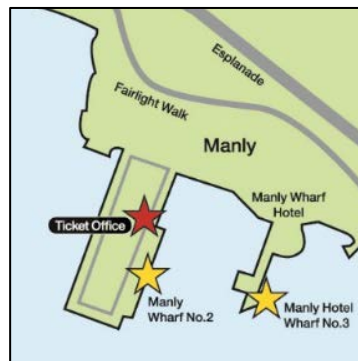

School Holidays only

SATURDAY TO SUNDAY

Darling Harbour ICC	Darling Harbour Pier 26	Barangaroo King St Wharf 2	Luna Park	Circular Quay Wharf 6		Circular Quay Wharf 6	Luna Park	Barangaroo King St Wharf 2	Darling Harbour Pier 26	Darling Harbour ICC	Darling Harbour Pier 26
	9:20			9:35							
	9:50			10:05	↔	10:05	10:15			10:30	
	10:00		10:10	10:15				11:20		11:25	11:35
10:30	10:35			10:50	↔	10:50				11:05	11:10
	10:25	10:30						12:00			
11:05	11:10	11:15		11:30	↔	11:30	11:35			11:50	11:57
11:25	11:35		11:50	11:55		12:45	12:55	1:05		1:10	1:15
11:50	11:57			12:15	↔	12:15				12:35	12:42
12:35	12:42	12:47		1:05	↔	1:05		1:17		1:23	1:30
1:10	1:15	1:20	1:25	1:35		2:25	2:30	2:40		2:45	2:50
1:23	1:30	1:35		1:55	↔	1:55		2:07		2:12	2:20
2:12	2:20	2:25		2:40	↔	2:40	2:45	2:57		3:02	3:10
2:45	2:50	2:55	3:00	3:10							
3:02	3:10	3:15		3:30	↔	3:30		3:42		3:47	3:55
						4:45			5:00		
3:47	3:55	4:00	4:12	4:20	↔	4:20		4:32		4:40	4:45
4:40	4:45	4:50		5:05	↔	5:05		5:20	5.25 *		
Sat Only	5:00	5:10				6:20		6:35 *			Sat Only

Saturday Only

— All services
..... Selected services.
Routes are indicative only and subject to change.