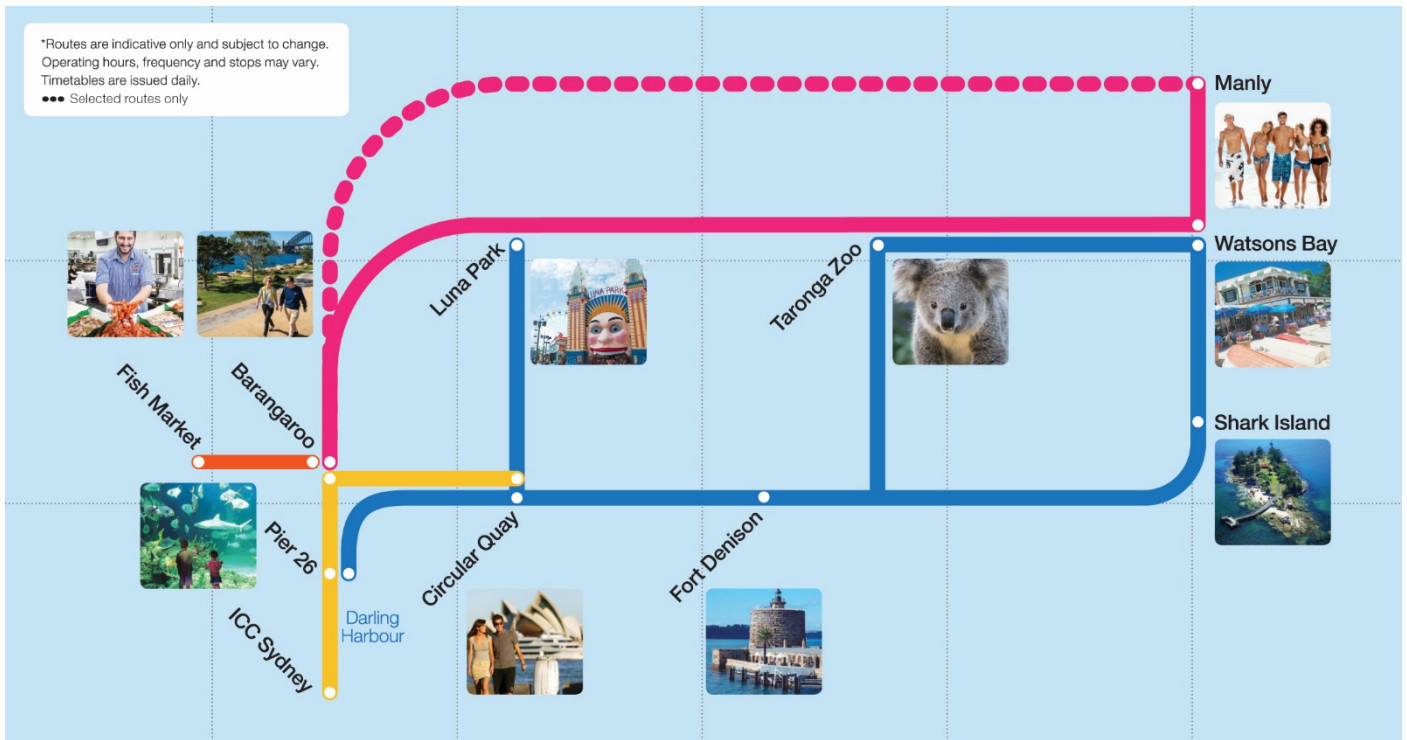

Hop On Hop Off

Sydney Harbour Explorer

Part of the Hop On Hop Off Harbour Explorer

The most fun way to explore Sydney Harbour. Grab a 2-day pass including stops at Darling Harbour, Circular Quay, Fort Denison (Thu-Sun), Taronga Zoo, Watsons Bay, Manly, Shark Island, Luna Park, Darling Harbour, Barangaroo and ICC Sydney. Optional Sydney Fish Markets add-on (Sat-Sun)
Visit www.captaincook.com.au for details and pricing.

- 2 day pass
- up to 11 stops
- up to 80 departures daily
- Combos save up to ^75%
- The original and best!

— All services
●●● Selected services.
Routes are indicative only and subject to change.