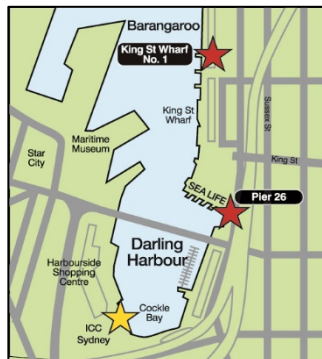

Hop On Hop Off

Sydney Harbour Explorer

Part of the Hop On Hop Off Harbour Explorer

The most fun way to explore Sydney Harbour. Grab a 2-day pass including stops at Darling Harbour, Circular Quay, Fort Denison (Thu-Sun), Taronga Zoo, Watsons Bay, Manly, Shark Island, Luna Park, Darling Harbour, Barangaroo and ICC Sydney. Optional Sydney Fish Markets add-on (Sat-Sun)
Visit www.captaincook.com.au for details and pricing.

- 2 day pass
- up to 11 stops
- up to 80 departures daily
- Combos save up to ^75%
- The original and best!

— All services
●●● Selected services.
Routes are indicative only and subject to change.