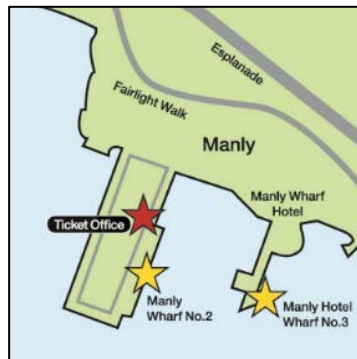

Hop On Hop Off

Sydney Harbour Explorer

Part of the Hop On Hop Off Harbour Explorer

The most fun way to explore Sydney Harbour. Grab a 2-day pass including stops at Darling Harbour, Circular Quay, Fort Denison (Thu-Sun), Taronga Zoo, Watsons Bay, Manly, Shark Island, Luna Park, Darling Harbour, Barangaroo and ICC Sydney. Optional Sydney Fish Markets add-on (Sat-Sun)
Visit www.captaincook.com.au for details and pricing.

- 2 day pass
- up to 11 stops
- up to 80 departures daily
- Combos save up to ^75%
- The original and best!

— All services
●●● Selected services.
Routes are indicative only and subject to change.