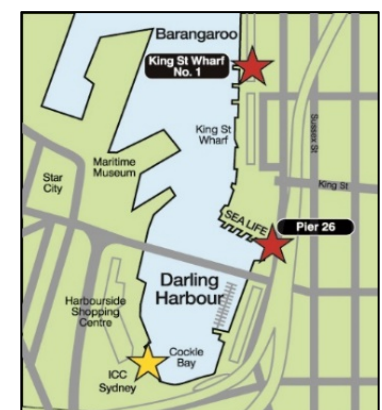

Find Us

Maps and contact details <https://www.captaincook.com.au/more-info/contact-us/>

Effective for travel from 1 February 2018

- Additional services which operate Sat-Sun and additional dates subject to demand ♦ Monday to Friday only ■ Saturday & Sunday only
- ◀ Saturday only. # Pick up only. Special timetables may operate on public holidays & special events.

Important

- Luna Park changes from Jeffrey St Wharf to Milsons Point Wharf from 15 December 2017

Circular Quay to Luna Park

	AM	PM	PM	PM
Circular Quay, Wharf No.6	11:40	12:40	1:40	4:05
Luna Park, Milson Point Wharf	11:45	12:45	1:45	4:10

Luna Park to Circular Quay

	AM	AM	AM	PM	PM	PM
Luna Park, Milson Point Wharf	10:21	11:18	11:48	12:44	2:10	4:28
Circular Quay, Harbour Master Steps	10:31	11:28	12:00	12:51	2:19	4:35

ICC, Darling Harbour or Barangaroo to Luna Park

	AM	AM	AM	PM	PM	PM
ICC, Darling Harbour, Convention Wharf	9:57	10:54	11:23	12:22	1:48	4:07
Darling Harbour, Pier 26	10:04	11:01	11:30	12:29	1:55	4:13
Barangaroo, King Street Wharf No.1	10:11	11:08	11:37	12:34	2:00	4:18
Luna Park, Milson Point Wharf	10:21	11:18	11:48	12:44	2:10	4:28

Luna Park to ICC, Darling Harbour or Barangaroo

	AM	AM	AM	PM	PM	PM
Luna Park, Milson Point Wharf	10:21	11:18	11:48	12:44	2:10	4:28
Barangaroo, King Street Wharf No.1	10:47	11:44	12:15	1:08	2:35	4:50
ICC, Darling Harbour, Convention Wharf	10:54	11:51	12:22	1:17	2:43	4:57
Darling Harbour, Pier 26	11:01	12:01	12:29	1:24	2:50	

Part of the Hop On Hop Off Harbour Explorer Up to 4 Routes – 11 Stops – Up to 80 departures daily

The most fun way to explore Sydney Harbour. Grab a 2-day pass with up to 11 stops including Darling Harbour, Circular Quay, Fort Denison, Taronga Zoo, Watsons Bay, Manly, Shark Island, Garden Island, Luna Park, Darling Harbour, Barangaroo and ICC Sydney. Visit www.captaincook.com.au for details and pricing.