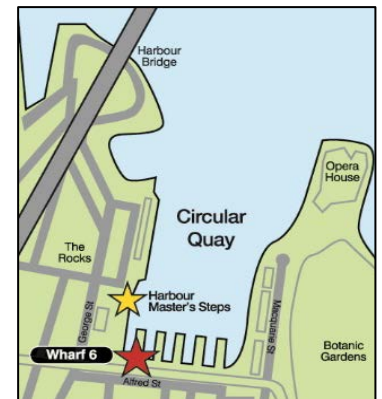

Find Us

Maps and contact details <https://www.captaincook.com.au/more-info/contact-us/>

Effective for travel from 1 February 2018

- Additional services which operate Sat-Sun and additional dates subject to demand ♦ Monday to Friday only ■ Saturday & Sunday only
- ◀ Saturday only. # Pick up only. Special timetables may operate on public holidays & special events.

Important

- Luna Park changes from Jeffrey St Wharf to Milsons Point Wharf from 15 December 2017

Circular Quay to Luna Park

	AM	PM	PM	PM
Circular Quay, Wharf No.6	11:40	12:40	1:40	4:05
Luna Park, Milson Point Wharf	11:45	12:45	1:45	4:10

Luna Park to Circular Quay

	AM	AM	AM	PM	PM	PM
Luna Park, Milson Point Wharf	10:21	11:18	11:48	12:44	2:10	4:28
Circular Quay, Harbour Master Steps	10:31	11:28	12:00	12:51	2:19	4:35

ICC, Darling Harbour or Barangaroo to Luna Park

	AM	AM	AM	PM	PM	PM
ICC, Darling Harbour, Convention Wharf	9:57	10:54	11:23	12:22	1:48	4:07
Darling Harbour, Pier 26	10:04	11:01	11:30	12:29	1:55	4:13
Barangaroo, King Street Wharf No.1	10:11	11:08	11:37	12:34	2:00	4:18
Luna Park, Milson Point Wharf	10:21	11:18	11:48	12:44	2:10	4:28

Luna Park to ICC, Darling Harbour or Barangaroo

	AM	AM	AM	PM	PM	PM
Luna Park, Milson Point Wharf	10:21	11:18	11:48	12:44	2:10	4:28
Barangaroo, King Street Wharf No.1	10:47	11:44	12:15	1:08	2:35	4:50
ICC, Darling Harbour, Convention Wharf	10:54	11:51	12:22	1:17	2:43	4:57
Darling Harbour, Pier 26	11:01	12:01	12:29	1:24	2:50	

Part of the Hop On Hop Off Harbour Explorer Up to 4 Routes – 11 Stops – Up to 80 departures daily

The most fun way to explore Sydney Harbour. Grab a 2-day pass with up to 11 stops including Darling Harbour, Circular Quay, Fort Denison, Taronga Zoo, Watsons Bay, Manly, Shark Island, Garden Island, Luna Park, Darling Harbour, Barangaroo and ICC Sydney. Visit www.captaincook.com.au for details and pricing.