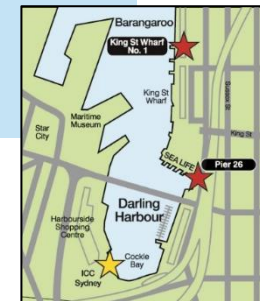

Hop On Hop Off Harbour Explorer

Important	Timetable correct as at 19 September 2018 and subject to change.
Web Page	Visit the web page for cruise details https://www.captaincook.com.au/sydney-harbour-cruises/hop-on-hop-off
Check Your Date	Special timetables may apply on selected dates. Please check your date for variations https://www.captaincook.com.au/timetables
Find Us	Maps and contact details https://www.captaincook.com.au/more-info/contact-us/

Effective for travel from 19 September 2018

- 2 day pass
- up to 11 stops
- Combos save up to ^75%
- up to 80 departures daily
- The original and best!