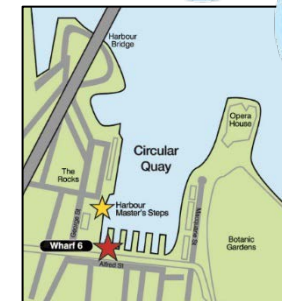

Hop On Hop Off Harbour Explorer

Important	Timetable correct as at 27 June 2018 and subject to change.
Web Page	Visit the web page for cruise details https://www.captaincook.com.au/sydney-harbour-cruises/hop-on-hop-off
Check Your Date	Special timetables may apply on selected dates. Please check your date for variations https://www.captaincook.com.au/timetables
Find Us	Maps and contact details https://www.captaincook.com.au/more-info/contact-us/

Effective for travel from 30 June 2018

- 2 day pass
- up to 11 stops
- up to 80 departures daily
- Combos save up to ^75%
- The original and best!