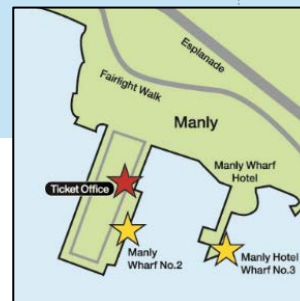

Hop On Hop Off Harbour Explorer

Important	Timetable correct as at 27 June 2018 and subject to change.
Web Page	Visit the web page for cruise details https://www.captaincook.com.au/sydney-harbour-cruises/hop-on-hop-off
Check Your Date	Special timetables may apply on selected dates. Please check your date for variations https://www.captaincook.com.au/timetables
Find Us	Maps and contact details https://www.captaincook.com.au/more-info/contact-us/

Effective for travel from 30 June 2018

- 2 day pass
- up to 11 stops
- up to 80 departures daily
- Combos save up to ^75%
- The original and best!