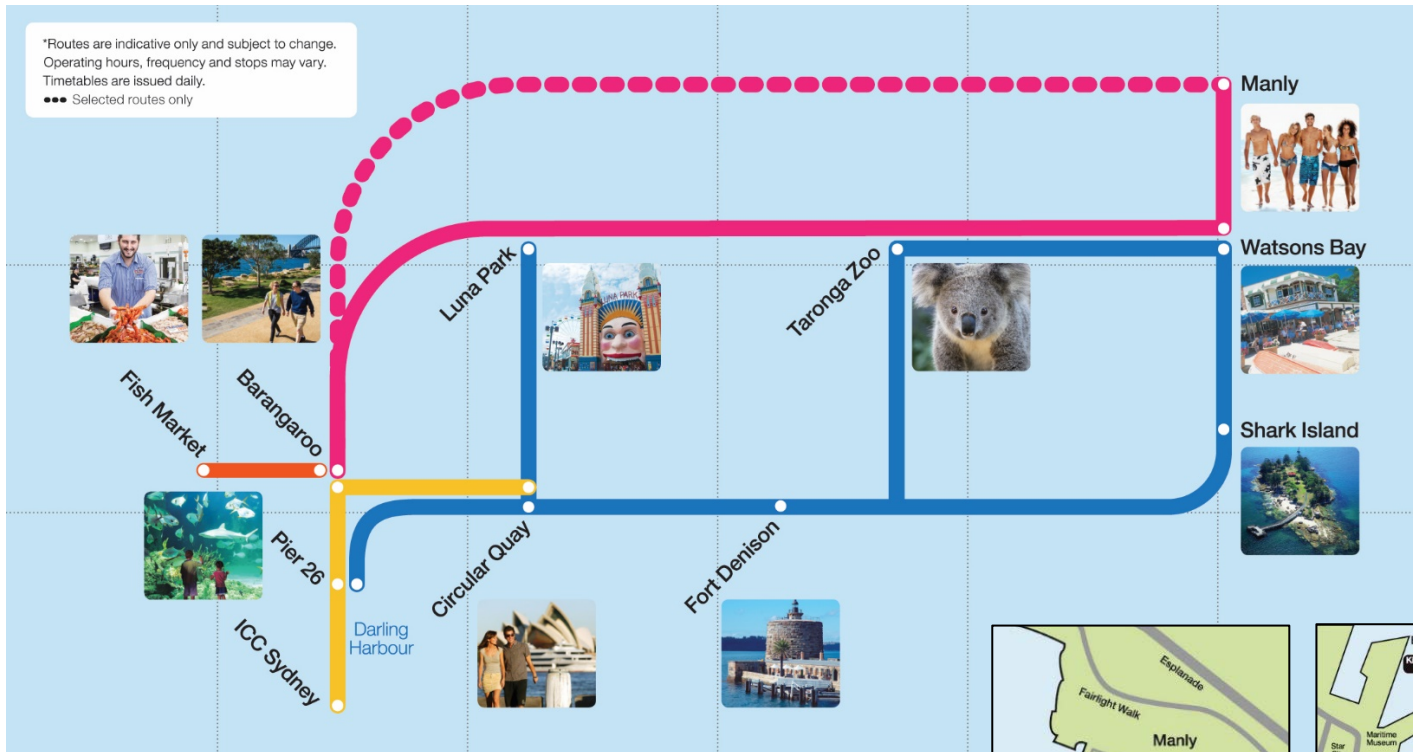

Hop On Hop Off Harbour Explorer

Important	Timetable correct as at 27 June 2018 and subject to change.
Web Page	Visit the web page for cruise details https://www.captaincook.com.au/sydney-harbour-cruises/hop-on-hop-off
Check Your Date	Special timetables may apply on selected dates. Please check your date for variations https://www.captaincook.com.au/timetables
Find Us	Maps and contact details https://www.captaincook.com.au/more-info/contact-us/

Effective for travel from 30 June 2018

- 2 day pass
- up to 11 stops
- up to 80 departures daily
- Combos save up to ^75%
- The original and best!

SATURDAY-SUNDAY

Special timetables may operate on public holidays & special events.. # Pick up only. *Drop off only. Effective for travel from 30 June 2018. ISSUED 27 June 2018