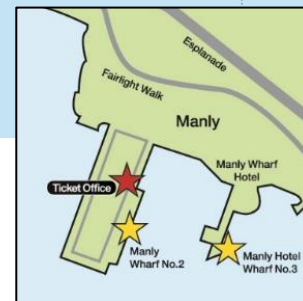

Hop On Hop Off Harbour Explorer

Important	Timetable correct as at 19 September 2018 and subject to change.
Web Page	Visit the web page for cruise details https://www.captaincook.com.au/sydney-harbour-cruises/hop-on-hop-off
Check Your Date	Special timetables may apply on selected dates. Please check your date for variations https://www.captaincook.com.au/timetables
Find Us	Maps and contact details https://www.captaincook.com.au/more-info/contact-us/

Effective for travel from 19 September 2018

- 2 day pass
- up to 11 stops
- Combos save up to ^75%
- up to 80 departures daily
- The original and best!