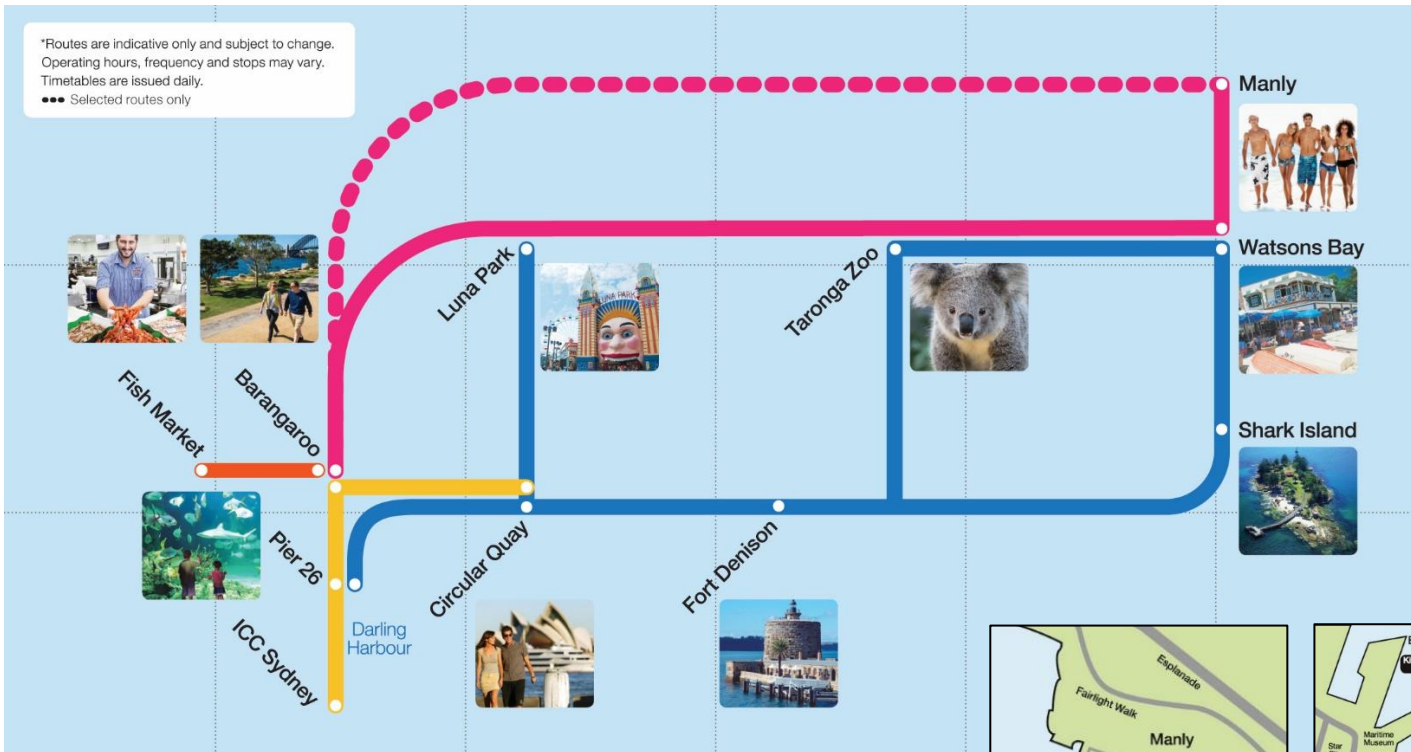

Hop On Hop Off Harbour Explorer

Important	Timetable correct as at 19 September 2018 and subject to change.
Web Page	Visit the web page for cruise details https://www.captaincook.com.au/sydney-harbour-cruises/hop-on-hop-off
Check Your Date	Special timetables may apply on selected dates. Please check your date for variations https://www.captaincook.com.au/timetables
Find Us	Maps and contact details https://www.captaincook.com.au/more-info/contact-us/

Effective for travel from 19 September 2018

- 2 day pass
- up to 11 stops
- Combos save up to ^75%
- up to 80 departures daily
- The original and best!

SATURDAY-SUNDAY

Special timetables may operate on public holidays & special events.. # Pick up only. *Drop off only. Effective for travel from 22 September 2018. ISSUED 19Sept2018