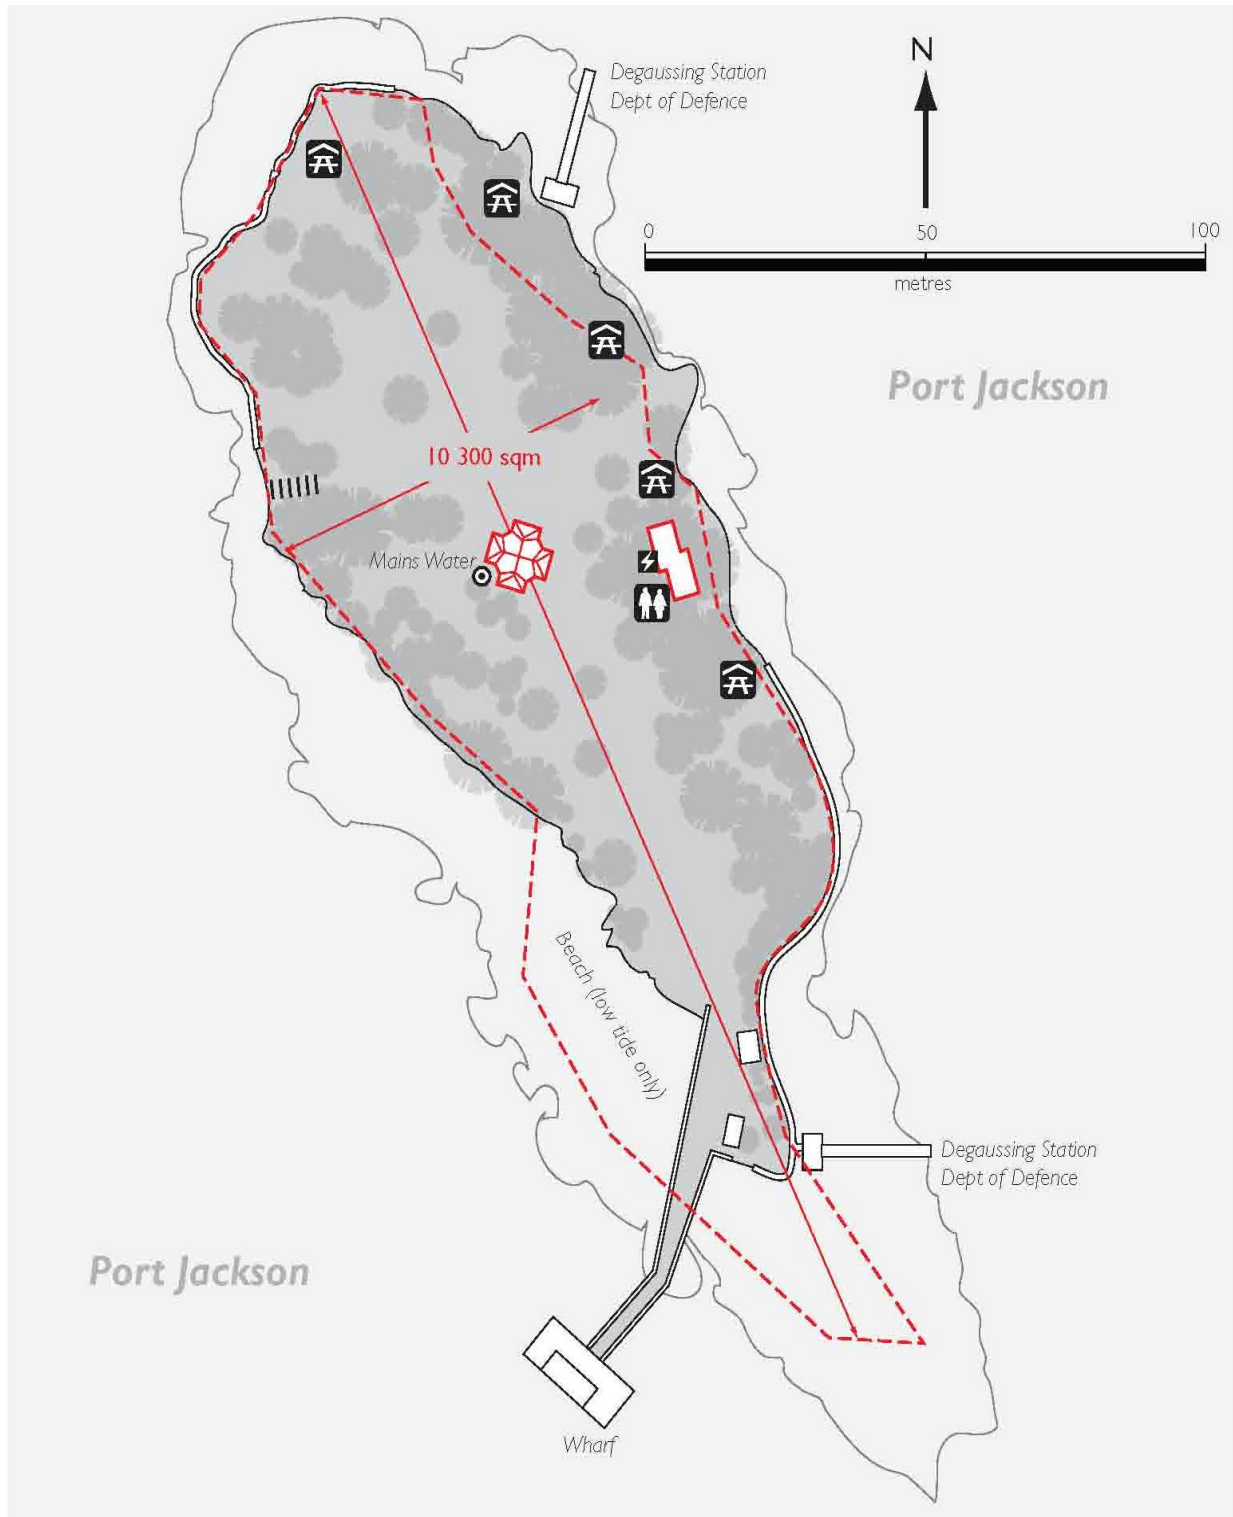

Shark Island – Circular Quay, Barangaroo & Darling Harbour

Important Timetable correct as at 14 December 2018 and subject to change.

[Web Page](#)

Latest ferry information <https://www.captaincook.com.au/sydney-harbour-cruises/ferries/>

Effective for travel from 15 December 2018

Pick up only. * Drop off only. Special timetables may operate on public holidays & special events.

MONDAY TO FRIDAY

Darling Harbour ICC	Darling Harbour Pier 26	National Maritime Museum	Barangaroo King St Wharf 2	Circular Quay Wharf 6	Shark Island	Circular Quay Wharf 6	Barangaroo King St Wharf 2	Darling Harbour Pier 26	Darling Harbour ICC	Darling Harbour Pier 26
9:40	9:45	9:47	9:50	10:05	10:35	11:10	11:25		11:35	11:40
11:35	11:40	11:45		12:00	12:25	12:45			1:10	1:15
1:10	1:15	1:18		1:35	1:55	2:25			2:40	2:45
				3:25	3:40	4:15		4:30		
			4:12	4:25	#4:35	5:10				

SATURDAY TO SUNDAY

Darling Harbour ICC	Darling Harbour Pier 26	Barangaroo King St Wharf 2	Circular Quay Wharf 6	Shark Island	Circular Quay Wharf 6	Barangaroo King St Wharf 2	National Maritime Museum	Darling Harbour ICC	Darling Harbour Pier 26
	10:00		10:15	10:40		11:20		11:25	11:35
11:25	11:35		11:55	12:25	12:45	1:05	1:08	1:10	1:15
	1:10		1:25	1:47		2:30			
		2:30	2:45	3:05	3:45	4:00			
			4:15	4:25	4:55				