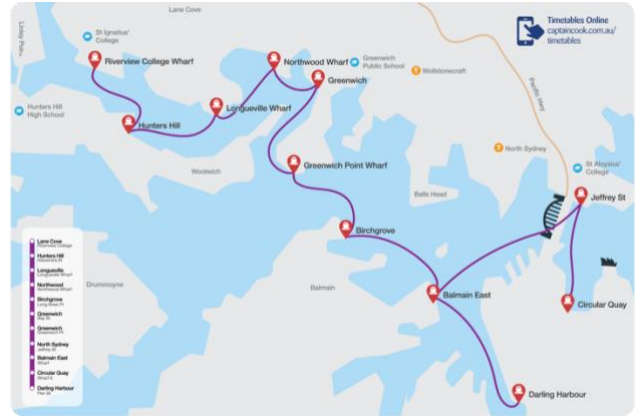

LANE COVE - CITY COMMUTER SERVICE TIMETABLE

Effective for travel from 27 January 2021. Issued 27 January 2021 & subject to change

Special timetables may apply on selected dates. Please visit the [Timetable](#) web page for the latest information and to register for live SMS updates [Contact us](#)

OPERATING DATES

Commuter services operate Monday to Friday excluding public holidays.

Lane Cove to City - Monday to Friday

	AM	AM	AM	AM	PM	PM
Lane Cove – Riverview College					3:54 [^]	
Hunters Hill - Alexandra St	7:00	7:30	8:01	8:26	4:00 [^]	
Lane Cove – Riverview College			8:05 [^]	8:31 [^]		5:55 [^]
Longueville- Longueville Wharf	7:05	7:35	8:11	8:35	4:05 [^]	
Northwood - Northwood Wharf	7:10	7:40	8:16	8:39	4:09 [^]	
Greenwich - Bay Street	7:15	7:45	8:19	8:42	4:12 [^]	
Greenwich – Greenwich Point					*4:16 [^]	
Birchgrove – Long Nose Point					*4:18 [^]	6:05 [^]
Balmain East					4:20 [^]	6:07 [^]
Circular Quay – Wharf 6	7:30	8:00	8:35	8:56	*4:26 [^]	6:15
North Sydney – Jeffrey Street	7:36	8:05	*8:41		*4:30 [^]	
Balmain East			8:43	9:00		
Darling Harbour – Pier 26			8:51	9:10	*4:43 [^]	

City to Lane Cove – Monday to Friday

	AM	AM	PM	PM	PM	PM
Darling Harbour – Pier 26				5:10		
Circular Quay – Wharf 6	7:30	8:00	3:25 [^]	5:25	6:20	7.10
Kirribilli – Kirribilli Point Wharf			3:30 [^]			
North Sydney – Jeffrey Street	7:36	8:05	3:36 [^]			
Balmain East	7:38 [^]	8:07 [^]				
Birchgrove – Long Nose Point	7:42 [^]	8:11 [^]				
Greenwich – Greenwich Point	7:44 [^]	8:13 [^]				
Greenwich - Bay Street	7:50 [^]	*8:16		5:37	6:32	7.22
Northwood - Northwood Wharf	7:53 [^]	*8:19		5:41	6:35	7.25
Longueville- Longueville Wharf	7:57 [^]	*8:23		5:44	6:39	7.29
Hunters Hill - Alexandra Street	8:01	8:26	3:51 [^]	5:47	6:43	7.33
Lane Cove - Riverview College	8:05 [^]	8:31 [^]	3:54 [^]	5:55 [^]		
Darling Harbour – Pier 26						*7.52