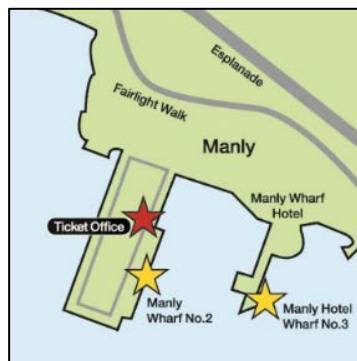

Hop On Hop Off

Sydney Harbour Explorer

Part of the Hop On Hop Off Harbour Explorer

The most fun way to explore Sydney Harbour. Grab a 2-day pass including stops at Darling Harbour, Circular Quay, Fort Denison (Thu-Sun), Taronga Zoo, Watsons Bay, Manly, Shark Island, Luna Park, Darling Harbour, Barangaroo and ICC Sydney. Optional Sydney Fish Markets add-on (Sat-Sun)
Visit www.captaincook.com.au for details and pricing.

- 2 day pass
- up to 11 stops
- up to 80 departures daily
- Combos save up to ^75%
- The original and best!

— All services
- - - Selected services.
Routes are indicative only and subject to change.