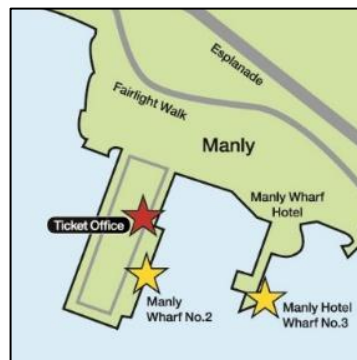

School Holidays only

SATURDAY TO SUNDAY

Darling Harbour ICC	Darling Harbour Pier 26	Barangaroo King St Wharf 2	Luna Park	Circular Quay Wharf 6		Circular Quay Wharf 6	Luna Park	Barangaroo King St Wharf 2	Darling Harbour Pier 26	Darling Harbour ICC	Darling Harbour Pier 26
	9:20			9:35							
	9:50			10:05	↔	10:05	10:15			10:30	10:35
	10:00		10:10	10:15				11:20		11:25	11:35
10:30	10:35			10:50	↔	10:50				11:05	11:10
	10:25	10:30						12:00			
11:05	11:10	11:15		11:30	↔	11:30	11:35			11:50	11:57
11:25	11:35		11:50	11:55		12:45	12:55	1:05			1:10
11:50	11:57			12:15	↔	12:15				12:35	12:42
12:35	12:42	12:47		1:05	↔	1:05		1:17		1:23	1:30
	1:10		1:20	1:25				2:30			
1:23	1:30	1:35		1:55	↔	1:55		2:07		2:12	2:20
2:12	2:20			2:40	↔	2:40	2:45	2:57		3:02	3:10
		2:30		2:45		3:45		4:00			
3:02	3:10	3:15		3:30	↔	3:30		3:42		3:47	3:55
		4:00		4:15		4:45			5:00		
3:47	3:55	4:00	4:12	4:20	↔	4:20		4:32		4:40	4:45
4:40	4:45	4:50		5:05	↔	5:05		5:20	5.25 *		
Sat Only	5:00	5:10				6:20		6:35 *			Sat Only

Saturday Only

— All services
— Selected services.
Routes are indicative only and subject to change.