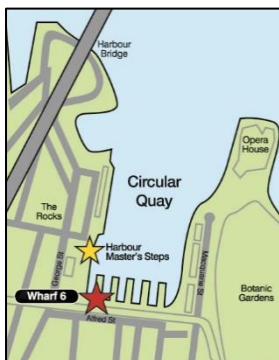

CIRCULAR QUAY – BARANGAROO – DARLING HARBOUR SERVICES

MONDAY TO FRIDAY

Darling Harbour ICC	Darling Harbour Pier 26	Barangaroo King St Wharf 2	Luna Park	Circular Quay Wharf 6		Circular Quay Wharf 6	Luna Park	Barangaroo King St Wharf 2	Darling Harbour Pier 26	Darling Harbour ICC	Darling Harbour Pier 26
	9:15	8:55		9:15							
9:40	9:45	9:50		10:05		11:10	11:15	11:25		11:35	11:40
10:20	10:27	10:33		10:45	↔	10:45		11:00		11:05	11:10
11:05	11:10	11:15		11:25	↔	11:25		11:40		11:45	11:55
11:35	11:40		11:50	12:00		12:45	12:55			1:10	1:15
11:45	11:55	12:00		12:15	↔	12:15		12:25		12:30	12:40
12:30	12:40	12:45		1:00	↔	1:00		1:15		1:20	1:25
1:10	1:15		1:25	1:35		2:25	2:30			2:40	2:45
1:20	1:25	1:30		1:45	↔	1:45		2:00		2:05	2:15
2:05	2:15	2:20		2:45	↔	2:45		3:00		3:05	3:10
2:40	2:45		2:55	3:10	↔	3:25		3:40			3:45
3:05	3:10	3:15		3:30	↔	3:30	3:35	3:45		3:50	3:55
						4:15			4:30		
	3:45	3:50		4:05	↔	4:50		5:05	*5.10		
		4:12		4:25							
3:50	3:55	4:00		4:15	↔	4:15		4:30		4:35	4:40
	4:30		4:40	4:55							
4:35	4:40	4:45		5:00	↔	5:10		5:25	*5.30		
	5.10			*5.25							

Saturday Only

— All services
— Selected services.
 Routes are indicative only and subject to change.

Hop On Hop Off

Sydney Harbour Explorer

Part of the Hop On Hop Off Harbour Explorer

The most fun way to explore Sydney Harbour. Grab a 2-day pass including stops at Darling Harbour, Circular Quay, Fort Denison (Thu-Sun), Taronga Zoo, Watsons Bay, Manly, Shark Island, Luna Park, Darling Harbour, Barangaroo and ICC Sydney. Optional Sydney Fish Markets add-on (Sat-Sun)