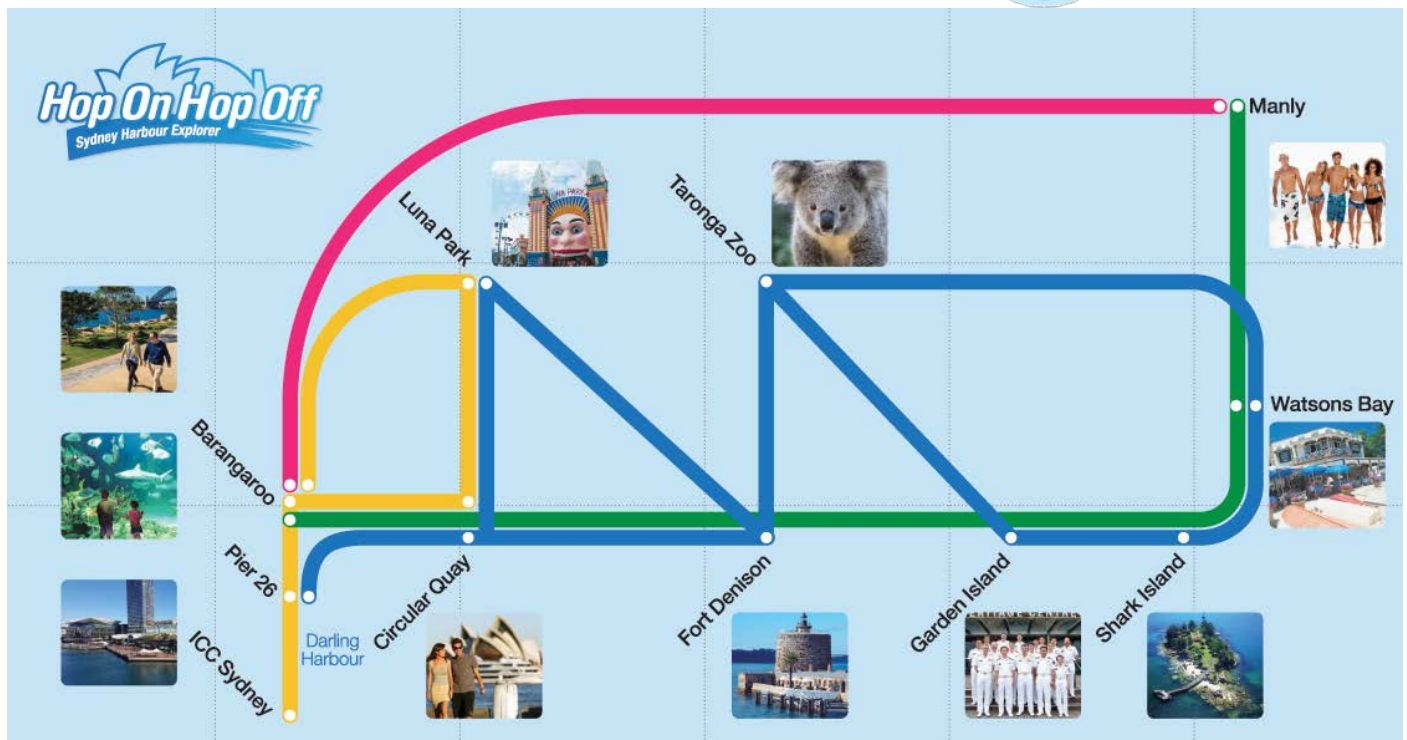

Hop On Hop Off Harbour Explorer

Important Timetable correct as at 01 February 2018 and subject to change.

Web Page

Visit the web page for cruise details

<https://www.captaincook.com.au/sydney-harbour-cruises/hop-on-hop-off>

Check Your Date

Special timetables may apply on selected dates. Please check your date for variations

<https://www.captaincook.com.au/timetables>

Find Us

Maps and contact details <https://www.captaincook.com.au/more-info/contact-us/>

Effective for travel from 1 February 2018

- Additional services which operate Sat-Sun and additional dates subject to demand ♦ Monday to Friday only ■ Saturday & Sunday only ◀ Saturday only. # Pick up only. Special timetables may operate on public holidays & special events.

Up to Four Fantastic Ferry Routes

BLUE

Darling Harbour, Circular Quay, Luna Park, Fort Denison, Taronga Zoo, Shark Is, Garden Is and Watsons Bay

PINK

Barangaroo and Manly

GREEN

Watsons Bay, Manly and Barangaroo

YELLOW

Circular Quay, Barangaroo, ICC Sydney, Darling Harbour and Luna Park

Continued