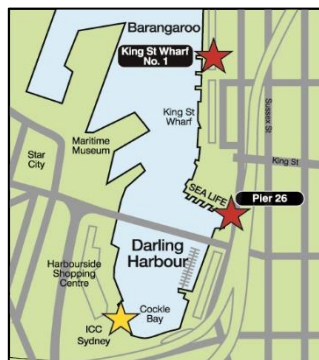

CIRCULAR QUAY – BARANGAROO – DARLING HARBOUR SERVICES

MONDAY TO FRIDAY

Darling Harbour ICC	Darling Harbour Pier 26	Barangaroo King St Wharf 2	Luna Park	Circular Quay Wharf 6		Circular Quay Wharf 6	Luna Park	Barangaroo King St Wharf 2	Darling Harbour Pier 26	Darling Harbour ICC	Darling Harbour Pier 26
	9:15	8:55		9:15							
9:40	9:45	9:50		10:05		11:10	11:15	11:25		11:35	11:40
10:20	10:27	10:33		10:45	↔	10:45		11:00		11:05	11:10
11:05	11:10	11:15		11:25	↔	11:25		11:40		11:45	11:55
11:35	11:40		11:50	12:00		12:45	12:55			1:10	1:15
11:45	11:55	12:00		12:15	↔	12:15		12:25		12:30	12:40
12:30	12:40	12:45		1:00	↔	1:00		1:15		1:20	1:25
1:10	1:15		1:25	1:35		2:25	2:30			2:40	2:45
1:20	1:25	1:30		1:45	↔	1:45		2:00		2:05	2:15
2:05	2:15	2:20		2:45	↔	2:45		3:00		3:05	3:10
2:40	2:45		2:55	3:10	↔	3:25		3:40			3:45
3:05	3:10	3:15		3:30	↔	3:30	3:35	3:45		3:50	3:55
						4:15			4:30		
	3:45	3:50		4:05	↔	4:50		5:05	*5.10		
		4:12		4:25							
3:50	3:55	4:00		4:15	↔	4:15		4:30		4:35	4:40
	4:30		4:40	4:55							
4:35	4:40	4:45		5:00	↔	5:10		5:25	*5.30		
	5.10			*5.25							

Saturday Only

— All services
— Selected services.
 Routes are indicative only and subject to change.

Hop On Hop Off

Sydney Harbour Explorer

Part of the Hop On Hop Off Harbour Explorer

The most fun way to explore Sydney Harbour. Grab a 2-day pass including stops at Darling Harbour, Circular Quay, Fort Denison (Thu-Sun), Taronga Zoo, Watsons Bay, Manly, Shark Island, Luna Park, Darling Harbour, Barangaroo and ICC Sydney. Optional Sydney Fish Markets add-on (Sat-Sun)