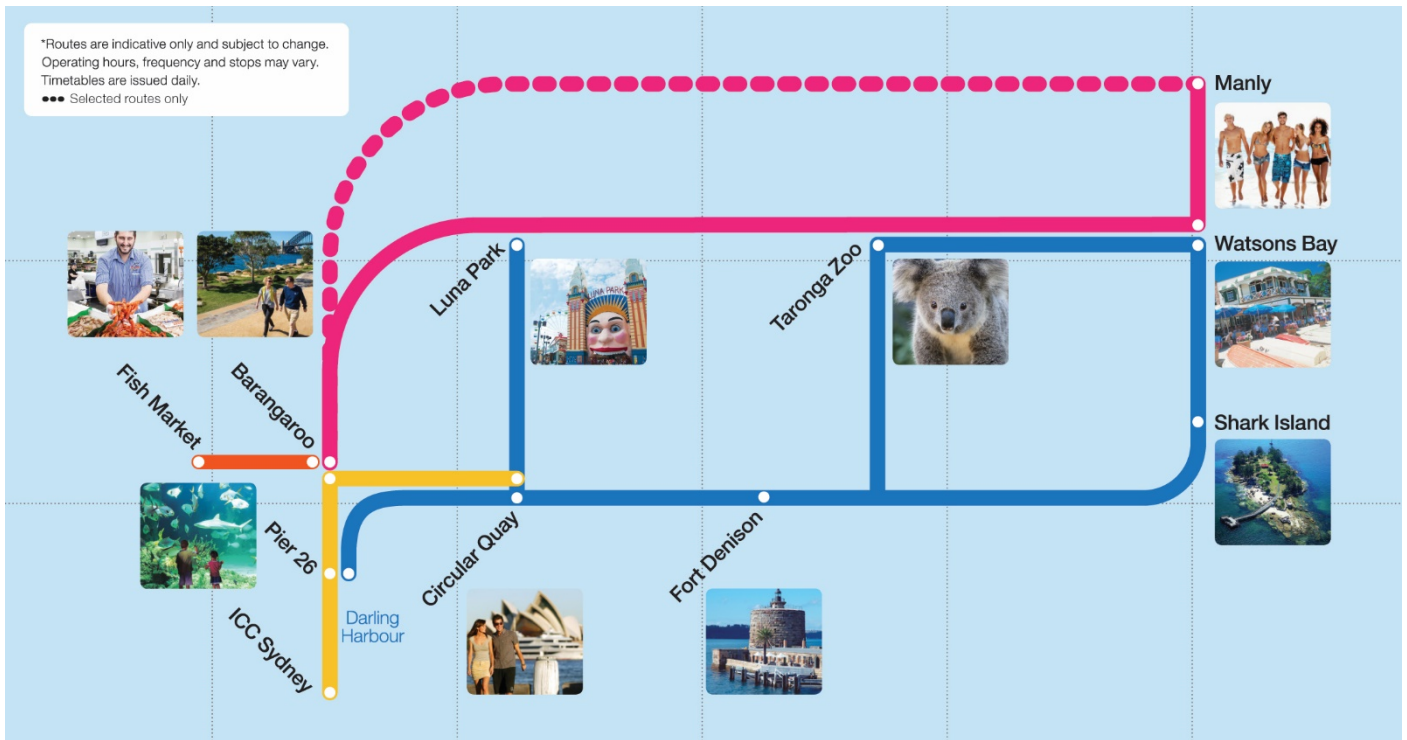

Hop On Hop Off

Sydney Harbour Explorer

Part of the Hop On Hop Off Harbour Explorer

The most fun way to explore Sydney Harbour. Grab a 2-day pass including stops at Darling Harbour, Circular Quay, Fort Denison (Thu-Sun), Taronga Zoo, Watsons Bay, Manly, Shark Island, Luna Park, Darling Harbour, Barangaroo and ICC Sydney. Optional Sydney Fish Markets add-on (Sat-Sun)
Visit www.captaincook.com.au for details and pricing.

- 2 day pass
- up to 11 stops
- up to 80 departures daily
- Combos save up to ^75%
- The original and best!

— All services
- - - Selected services.
Routes are indicative only and subject to change.