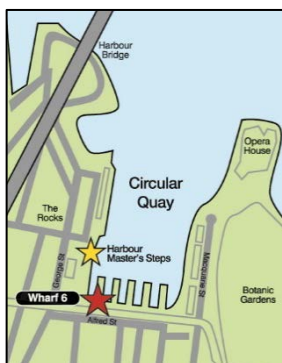

School Holidays only

SATURDAY TO SUNDAY

Darling Harbour ICC	Darling Harbour Pier 26	Barangaroo King St Wharf 2	Luna Park	Circular Quay Wharf 6		Circular Quay Wharf 6	Luna Park	Barangaroo King St Wharf 2	Darling Harbour Pier 26	Darling Harbour ICC	Darling Harbour Pier 26
	9:20			9:35							
	9:50			10:05	↔	10:05	10:15			10:30	
	10:00		10:10	10:15				11:20		11:25	11:35
10:30	10:35			10:50	↔	10:50				11:05	11:10
	10:25	10:30						12:00			
11:05	11:10	11:15		11:30	↔	11:30	11:35			11:50	11:57
11:25	11:35		11:50	11:55		12:45	12:55	1:05		1:10	1:15
11:50	11:57			12:15	↔	12:15				12:35	12:42
12:35	12:42	12:47		1:05	↔	1:05		1:17		1:23	1:30
1:10	1:15	1:20	1:25	1:35		2:25	2:30	2:40		2:45	2:50
1:23	1:30	1:35		1:55	↔	1:55		2:07		2:12	2:20
2:12	2:20	2:25		2:40	↔	2:40	2:45	2:57		3:02	3:10
2:45	2:50	2:55	3:00	3:10							
3:02	3:10	3:15		3:30	↔	3:30		3:42		3:47	3:55
						4:45			5:00		
3:47	3:55	4:00	4:12	4:20	↔	4:20		4:32		4:40	4:45
4:40	4:45	4:50		5:05	↔	5:05		5:20	5.25 *		
Sat Only	5:00	5:10				6:20		6:35 *			Sat Only

Saturday Only

— All services
..... Selected services.
Routes are indicative only and subject to change.