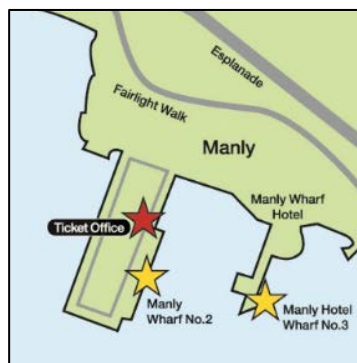

School Holidays only

SATURDAY TO SUNDAY

Darling Harbour ICC	Darling Harbour Pier 26	Barangaroo King St Wharf 2	Luna Park	Circular Quay Wharf 6		Circular Quay Wharf 6	Luna Park	Barangaroo King St Wharf 2	Darling Harbour Pier 26	Darling Harbour ICC	Darling Harbour Pier 26
	9:20			9:35							
	9:50			10:05	↔	10:05	10:15			10:30	
	10:00		10:10	10:15				11:20		11:25	11:35
10:30	10:35			10:50	↔	10:50				11:05	11:10
	10:25	10:30						12:00			
11:05	11:10	11:15		11:30	↔	11:30	11:35			11:50	11:57
11:25	11:35		11:50	11:55		12:45	12:55	1:05		1:10	1:15
11:50	11:57			12:15	↔	12:15				12:35	12:42
12:35	12:42	12:47		1:05	↔	1:05		1:17		1:23	1:30
1:10	1:15	1:20	1:25	1:35		2:25	2:30	2:40		2:45	2:50
1:23	1:30	1:35		1:55	↔	1:55		2:07		2:12	2:20
2:12	2:20	2:25		2:40	↔	2:40	2:45	2:57		3:02	3:10
2:45	2:50	2:55	3:00	3:10							
3:02	3:10	3:15		3:30	↔	3:30		3:42		3:47	3:55
						4:45			5:00		
3:47	3:55	4:00	4:12	4:20	↔	4:20		4:32		4:40	4:45
4:40	4:45	4:50		5:05	↔	5:05		5:20	5.25 *		
Sat Only	5:00	5:10				6:20		6:35 *			Sat Only

Saturday Only

— All services
..... Selected services.
Routes are indicative only and subject to change.