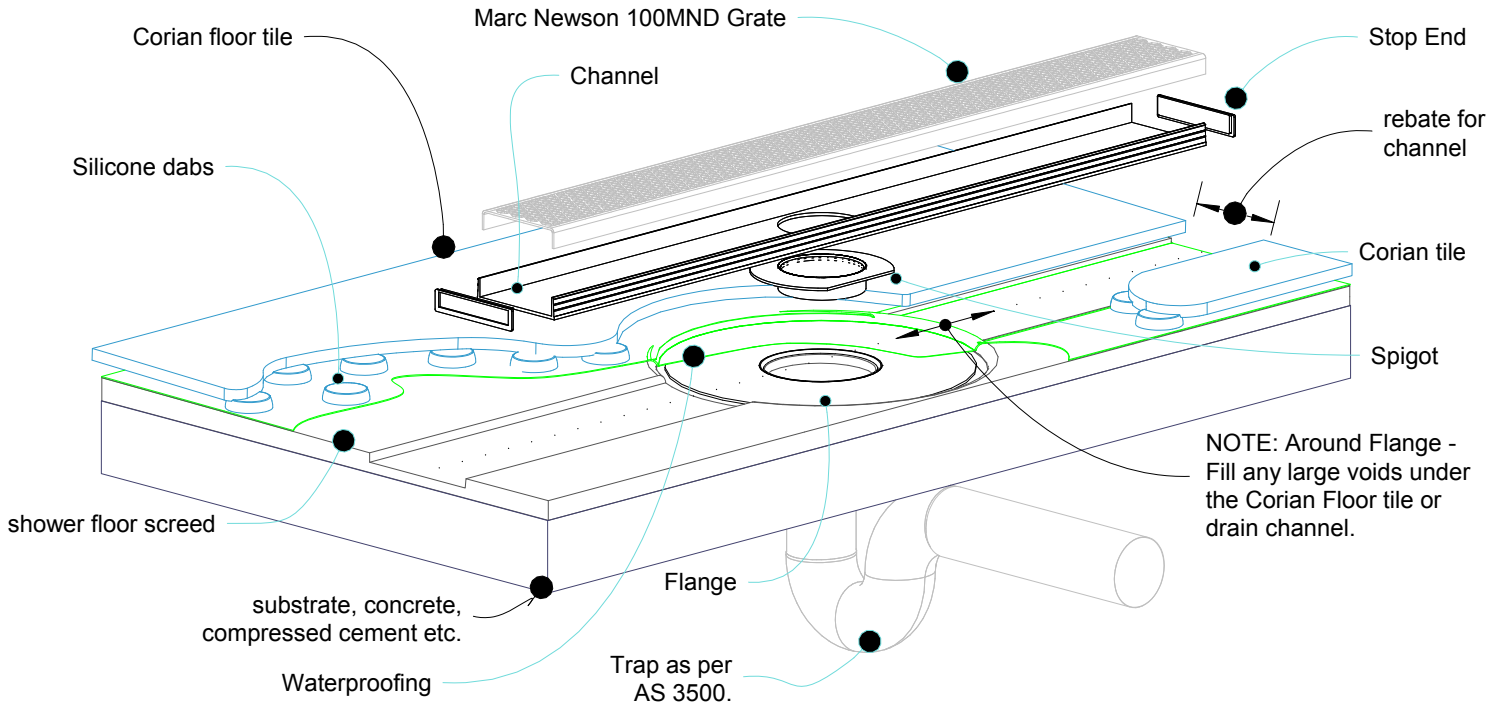

Corian Shower floor detail

NOTE, ensure pipe sizes and outlet sizes selected are as per requirements in AS3500 (ask a local plumber).