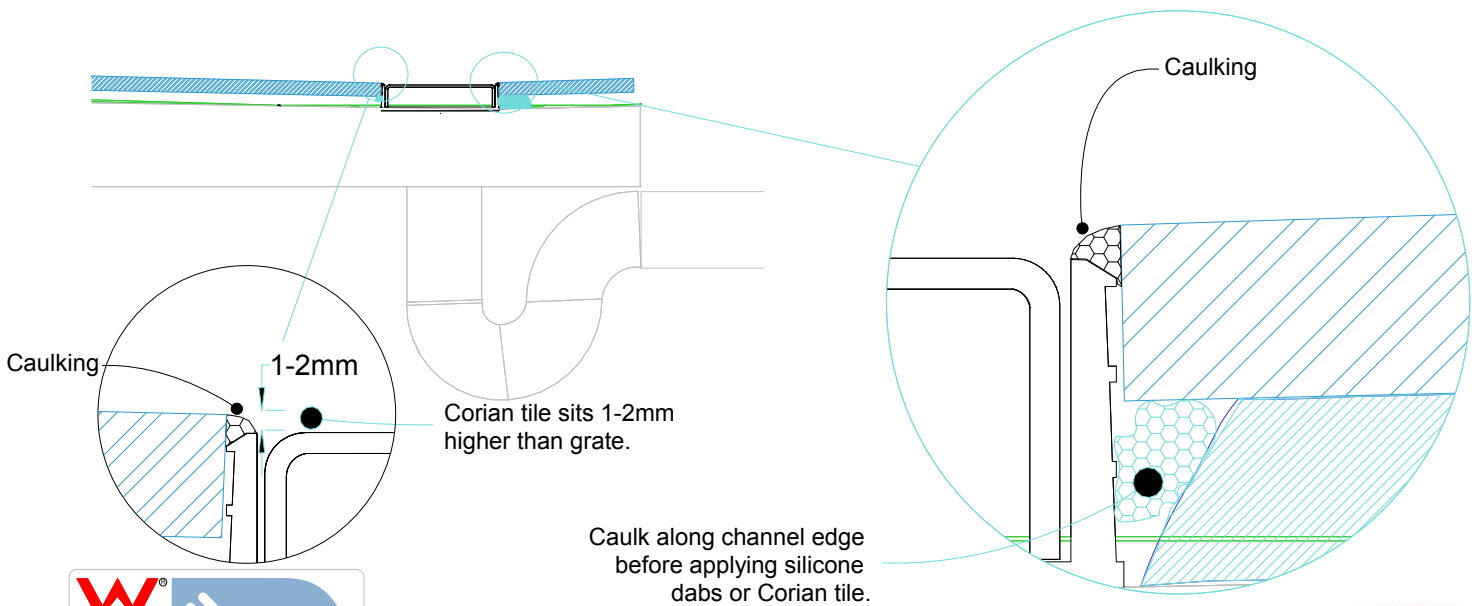

Corian Shower floor detail

NOTE, ensure pipe sizes and outlet sizes selected are as per requirements in AS3500 (ask a local plumber).