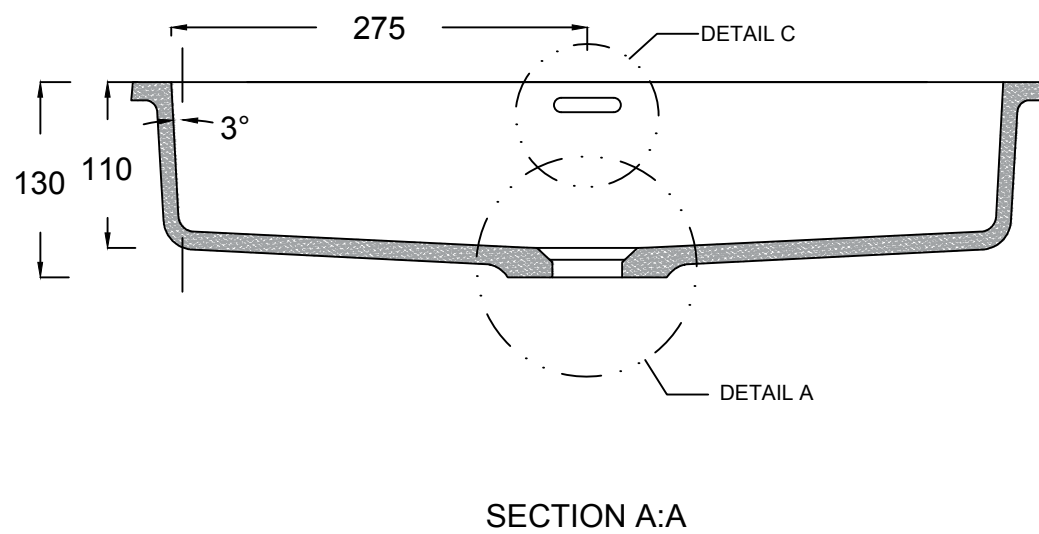

DETAIL A
SCALE: 1:2

DETAIL B
SCALE: 1:2

DETAIL C
SCALE: 1:2

Corian.

ARCHIVE NBR: ARCHIVE 3	CUSTOMER NAME:
FILE NAME/FORMAT: DUPONT_CORIAN_QUIET7120_2D.DWG	APPLICATION/DESCRIPTION: Bath
MODEL NAME: QUIET 7120	DOCUMENT STATUS: FINAL
CREATED BY: KS	CODE: D3-7120-02
APPROVED BY:	APPROVAL DATE:
LAUNCH DATE: 01/01/2016	DATE OF ISSUE: 01/12/2015
SCALE: 1:5 in A3	REV. NBR/DATE: