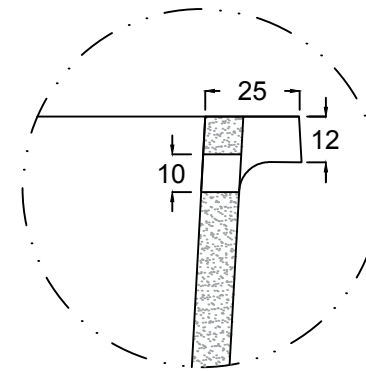

DETAIL A
SCALE: 1:2

DETAIL B
SCALE: 1:2

DETAIL C
SCALE: 1:2

Corian.

ARCHIVE NBR: ARCHIVE 3	CUSTOMER NAME:
FILE NAME/FORMAT: DUPONT_CORIAN_QUIET7120_2D.DWG	APPLICATION/DESCRIPTION: Bath
MODEL NAME: QUIET 7120	DOCUMENT STATUS: FINAL
CREATED BY: KS	CODE: D3-7120-02
APPROVED BY:	APPROVAL DATE:
LAUNCH DATE: 01/01/2016	DATE OF ISSUE: 01/12/2015
SCALE: 1:5 in A3	REV. NBR/DATE: