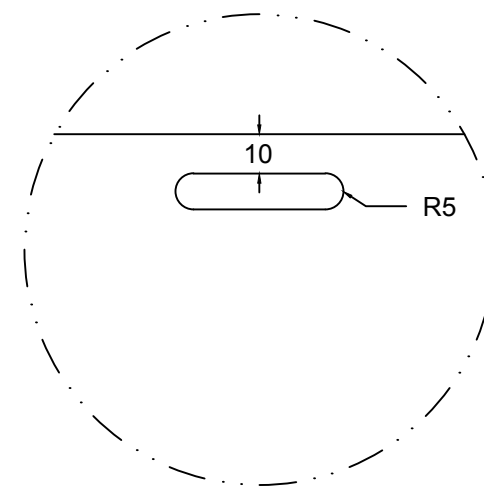

DETAIL A
SCALE: 1:2

DETAIL B
SCALE: 1:2

DETAIL C
SCALE: 1:2

Corian.

ARCHIVE NBR: ARCHIVE 3	CUSTOMER NAME:
FILE NAME/FORMAT: DUPONT_CORIAN_QUIET7120_2D.DWG	APPLICATION/DESCRIPTION: Bath
MODEL NAME: QUIET 7120	DOCUMENT STATUS: FINAL
CREATED BY: KS	CODE: D3-7120-02
APPROVED BY:	APPROVAL DATE:
LAUNCH DATE: 01/01/2016	DATE OF ISSUE: 01/12/2015
SCALE: 1:5 in A3	REV. NBR/DATE: