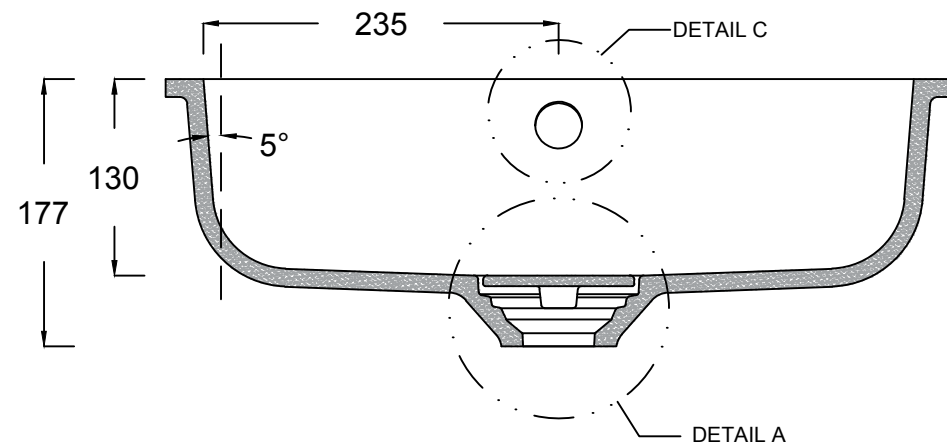

PLAN VIEW

SECTION B:B

DETAIL A  
SCALE: 1:2

DETAIL B  
SCALE: 1:2

SECTION A:A

DETAIL C  
SCALE: 1:2

Corian.

ARCHIVE NBR: <b>ARCHIVE 3</b>	CUSTOMER NAME:
FILE NAME/FORMAT: DUPONT_CORIAN_SERENITY7520_2D.DWG	APPLICATION/DESCRIPTION: <b>Bath/ Washbasin</b>
MODEL NAME: <b>SERENITY 7520</b>	DOCUMENT STATUS: <b>FINAL</b>
CREATED BY: <b>KS</b>	CODE: <b>D3-7520-03</b>
APPROVED BY:	APPROVAL DATE:
LAUNCH DATE: <b>01/06/2015</b>	DATE OF ISSUE: <b>28/05/2015</b>
SCALE: <b>1:5 in A3</b>	REV. NBR/DATE: <b>Rev. 01-14/12/2015</b>