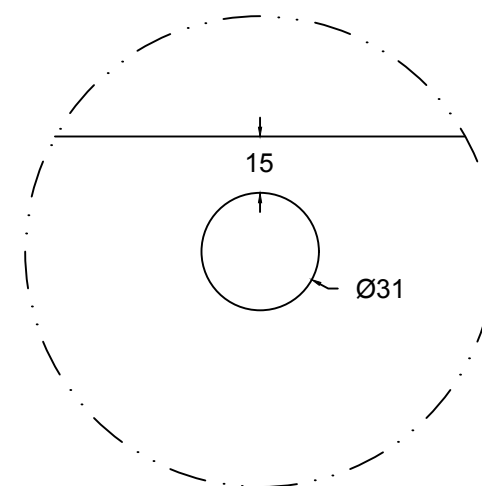

PLAN VIEW

SECTION B:B

DETAIL A  
SCALE: 1:2

DETAIL B  
SCALE: 1:2

SECTION A:A

DETAIL C  
SCALE: 1:2

Corian.

ARCHIVE NBR: <b>ARCHIVE 3</b>	CUSTOMER NAME:
FILE NAME/FORMAT: DUPONT_CORIAN_SERENITY7520_2D.DWG	APPLICATION/DESCRIPTION: <b>Bath/ Washbasin</b>
MODEL NAME: <b>SERENITY 7520</b>	DOCUMENT STATUS: <b>FINAL</b>
CREATED BY: <b>KS</b>	CODE: <b>D3-7520-03</b>
APPROVED BY:	APPROVAL DATE:
LAUNCH DATE: <b>01/06/2015</b>	DATE OF ISSUE: <b>28/05/2015</b>
SCALE: <b>1:5 in A3</b>	REV. NBR/DATE: <b>Rev. 01-14/12/2015</b>