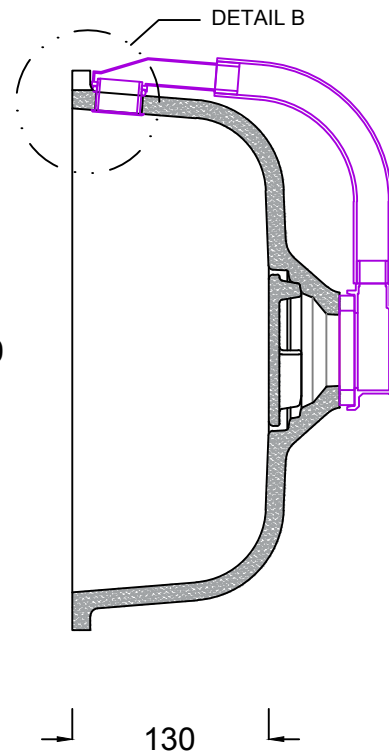

PLAN VIEW

SECTION B:B

DETAIL A  
SCALE: 1:2

DETAIL B  
SCALE: 1:2

SECTION A:A

DETAIL C  
SCALE: 1:2

Corian.

ARCHIVE NBR: <b>ARCHIVE 3</b>	CUSTOMER NAME:
FILE NAME/FORMAT: DUPONT_CORIAN_SERENITY7520_2D.DWG	APPLICATION/DESCRIPTION: <b>Bath/ Washbasin</b>
MODEL NAME: <b>SERENITY 7520</b>	DOCUMENT STATUS: <b>FINAL</b>
CREATED BY: <b>KS</b>	CODE: <b>D3-7520-03</b>
APPROVED BY:	APPROVAL DATE:
LAUNCH DATE: <b>01/06/2015</b>	DATE OF ISSUE: <b>28/05/2015</b>
SCALE: <b>1:5 in A3</b>	REV. NBR/DATE: <b>Rev. 01-14/12/2015</b>