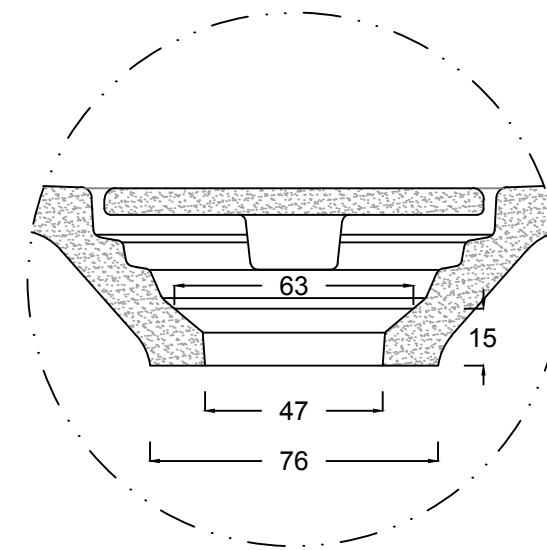

PLAN VIEW

SECTION B:B

DETAIL A  
SCALE: 1:2

DETAIL B  
SCALE: 1:2

SECTION A:A

DETAIL C  
SCALE: 1:2

Corian.

ARCHIVE NBR: <b>ARCHIVE 3</b>	CUSTOMER NAME:
FILE NAME/FORMAT: DUPONT_CORIAN_SERENITY7520_2D.DWG	APPLICATION/DESCRIPTION: <b>Bath/ Washbasin</b>
MODEL NAME: <b>SERENITY 7520</b>	DOCUMENT STATUS: <b>FINAL</b>
CREATED BY: <b>KS</b>	CODE: <b>D3-7520-03</b>
APPROVED BY:	APPROVAL DATE:
LAUNCH DATE: <b>01/06/2015</b>	DATE OF ISSUE: <b>28/05/2015</b>
SCALE: <b>1:5 in A3</b>	REV. NBR/DATE: <b>Rev. 01-14/12/2015</b>