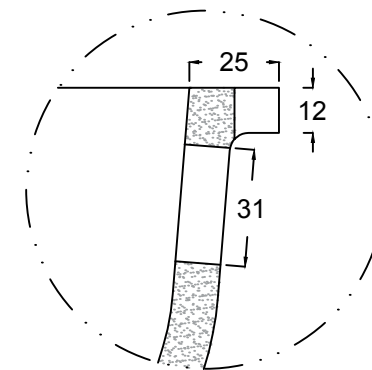

PLAN VIEW

SECTION B:B

DETAIL A  
SCALE: 1:2

DETAIL B  
SCALE: 1:2

SECTION A:A

DETAIL C  
SCALE: 1:2

Corian.

ARCHIVE NBR: <b>ARCHIVE 3</b>	CUSTOMER NAME:
FILE NAME/FORMAT: DUPONT_CORIAN_SERENITY7520_2D.DWG	APPLICATION/DESCRIPTION: <b>Bath/ Washbasin</b>
MODEL NAME: <b>SERENITY 7520</b>	DOCUMENT STATUS: <b>FINAL</b>
CREATED BY: <b>KS</b>	CODE: <b>D3-7520-03</b>
APPROVED BY:	APPROVAL DATE:
LAUNCH DATE: <b>01/06/2015</b>	DATE OF ISSUE: <b>28/05/2015</b>
SCALE: <b>1:5 in A3</b>	REV. NBR/DATE: <b>Rev. 01-14/12/2015</b>