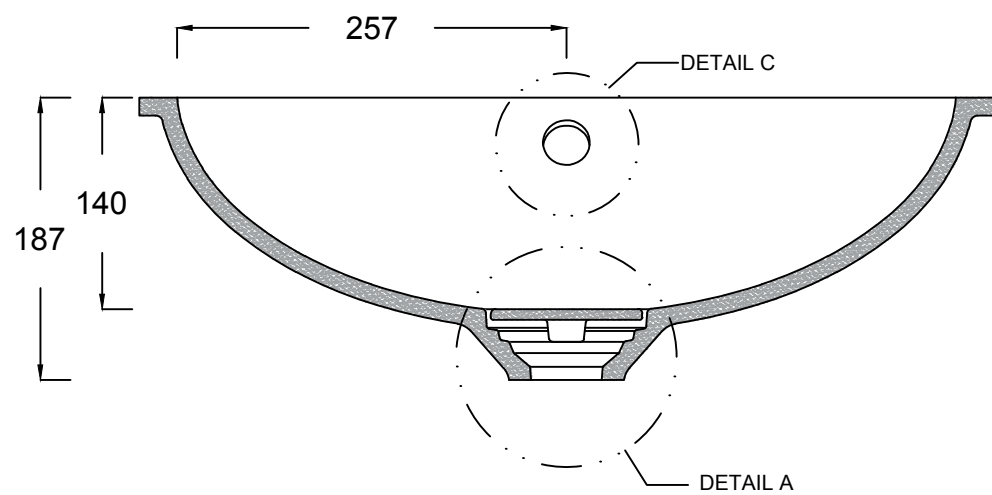

PLAN VIEW

SECTION B:B

DETAIL A  
SCALE: 1:2

DETAIL B  
SCALE: 1:2

SECTION A:A

DETAIL C  
SCALE: 1:2

Corian.

ARCHIVE NBR: <b>ARCHIVE 3</b>	CUSTOMER NAME:
FILE NAME/FORMAT: DUPONT_CORIAN_RELAX7330_2D.DWG	APPLICATION/DESCRIPTION: <b>Bath/ Washbasin</b>
MODEL NAME: <b>RELAX 7330</b>	DOCUMENT STATUS: <b>FINAL</b>
CREATED BY: <b>KS</b>	CODE: <b>D3-7330-03</b>
APPROVED BY:	APPROVAL DATE:
LAUNCH DATE: <b>01/06/2015</b>	DATE OF ISSUE: <b>28/05/2015</b>
SCALE: <b>1:5 in A3</b>	REV. NBR/DATE: <b>Rev. 01-14/12/2015</b>