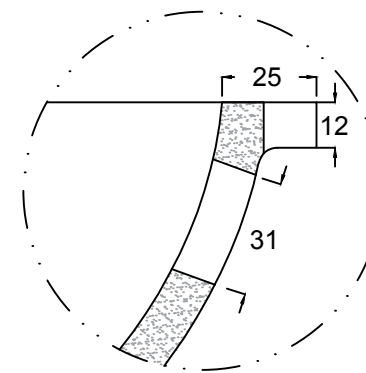

PLAN VIEW

SECTION B:B

DETAIL A  
SCALE: 1:2

DETAIL B  
SCALE: 1:2

SECTION A:A

DETAIL C  
SCALE: 1:2

Corian.

ARCHIVE NBR: <b>ARCHIVE 3</b>	CUSTOMER NAME:
FILE NAME/FORMAT: DUPONT_CORIAN_RELAX7330_2D.DWG	APPLICATION/DESCRIPTION: <b>Bath/ Washbasin</b>
MODEL NAME: <b>RELAX 7330</b>	DOCUMENT STATUS: <b>FINAL</b>
CREATED BY: <b>KS</b>	CODE: <b>D3-7330-03</b>
APPROVED BY:	APPROVAL DATE:
LAUNCH DATE: <b>01/06/2015</b>	DATE OF ISSUE: <b>28/05/2015</b>
SCALE: <b>1:5 in A3</b>	REV. NBR/DATE: <b>Rev. 01-14/12/2015</b>