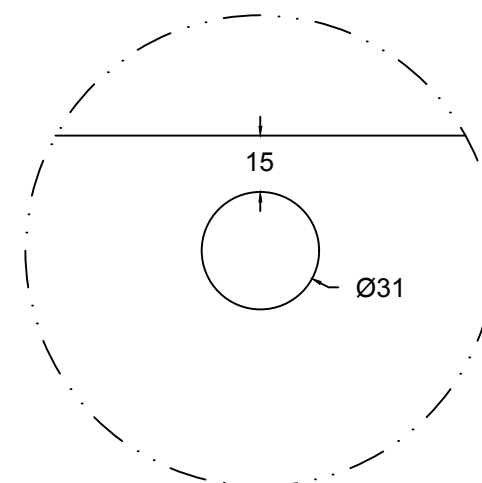

PLAN VIEW

SECTION B:B

DETAIL A  
SCALE: 1:2

DETAIL B  
SCALE: 1:2

SECTION A:A

DETAIL C  
SCALE: 1:2

Corian.

ARCHIVE NBR: <b>ARCHIVE 3</b>	CUSTOMER NAME:
FILE NAME/FORMAT: DUPONT_CORIAN_RELAX7330_2D.DWG	APPLICATION/DESCRIPTION: <b>Bath/ Washbasin</b>
MODEL NAME: <b>RELAX 7330</b>	DOCUMENT STATUS: <b>FINAL</b>
CREATED BY: <b>KS</b>	CODE: <b>D3-7330-03</b>
APPROVED BY:	APPROVAL DATE:
LAUNCH DATE: <b>01/06/2015</b>	DATE OF ISSUE: <b>28/05/2015</b>
SCALE: <b>1:5 in A3</b>	REV. NBR/DATE: <b>Rev. 01-14/12/2015</b>