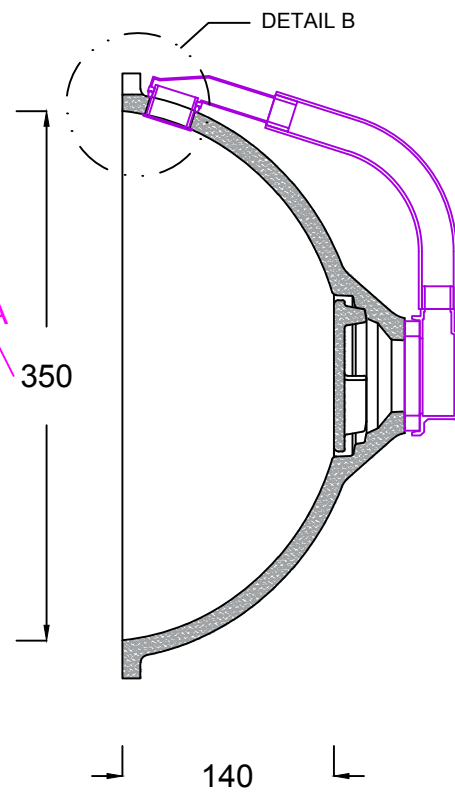

PLAN VIEW

SECTION B:B

DETAIL A  
SCALE: 1:2

DETAIL B  
SCALE: 1:2

SECTION A:A

DETAIL C  
SCALE: 1:2

Corian.

ARCHIVE NBR: <b>ARCHIVE 3</b>	CUSTOMER NAME:
FILE NAME/FORMAT: DUPONT_CORIAN_RELAX7330_2D.DWG	APPLICATION/DESCRIPTION: <b>Bath/ Washbasin</b>
MODEL NAME: <b>RELAX 7330</b>	DOCUMENT STATUS: <b>FINAL</b>
CREATED BY: <b>KS</b>	CODE: <b>D3-7330-03</b>
APPROVED BY:	APPROVAL DATE:
LAUNCH DATE: <b>01/06/2015</b>	DATE OF ISSUE: <b>28/05/2015</b>
SCALE: <b>1:5 in A3</b>	REV. NBR/DATE: <b>Rev. 01-14/12/2015</b>