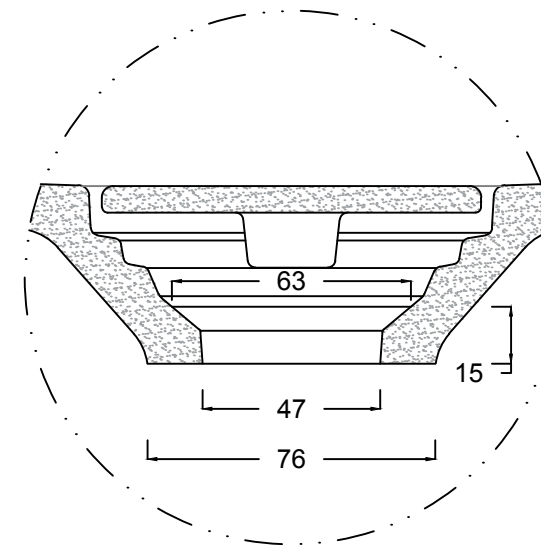

PLAN VIEW

SECTION B:B

DETAIL A  
SCALE: 1:2

DETAIL B  
SCALE: 1:2

SECTION A:A

DETAIL C  
SCALE: 1:2

Corian.

ARCHIVE NBR: <b>ARCHIVE 3</b>	CUSTOMER NAME:
FILE NAME/FORMAT: DUPONT_CORIAN_RELAX7330_2D.DWG	APPLICATION/DESCRIPTION: <b>Bath/ Washbasin</b>
MODEL NAME: <b>RELAX 7330</b>	DOCUMENT STATUS: <b>FINAL</b>
CREATED BY: <b>KS</b>	CODE: <b>D3-7330-03</b>
APPROVED BY:	APPROVAL DATE:
LAUNCH DATE: <b>01/06/2015</b>	DATE OF ISSUE: <b>28/05/2015</b>
SCALE: <b>1:5 in A3</b>	REV. NBR/DATE: <b>Rev. 01-14/12/2015</b>